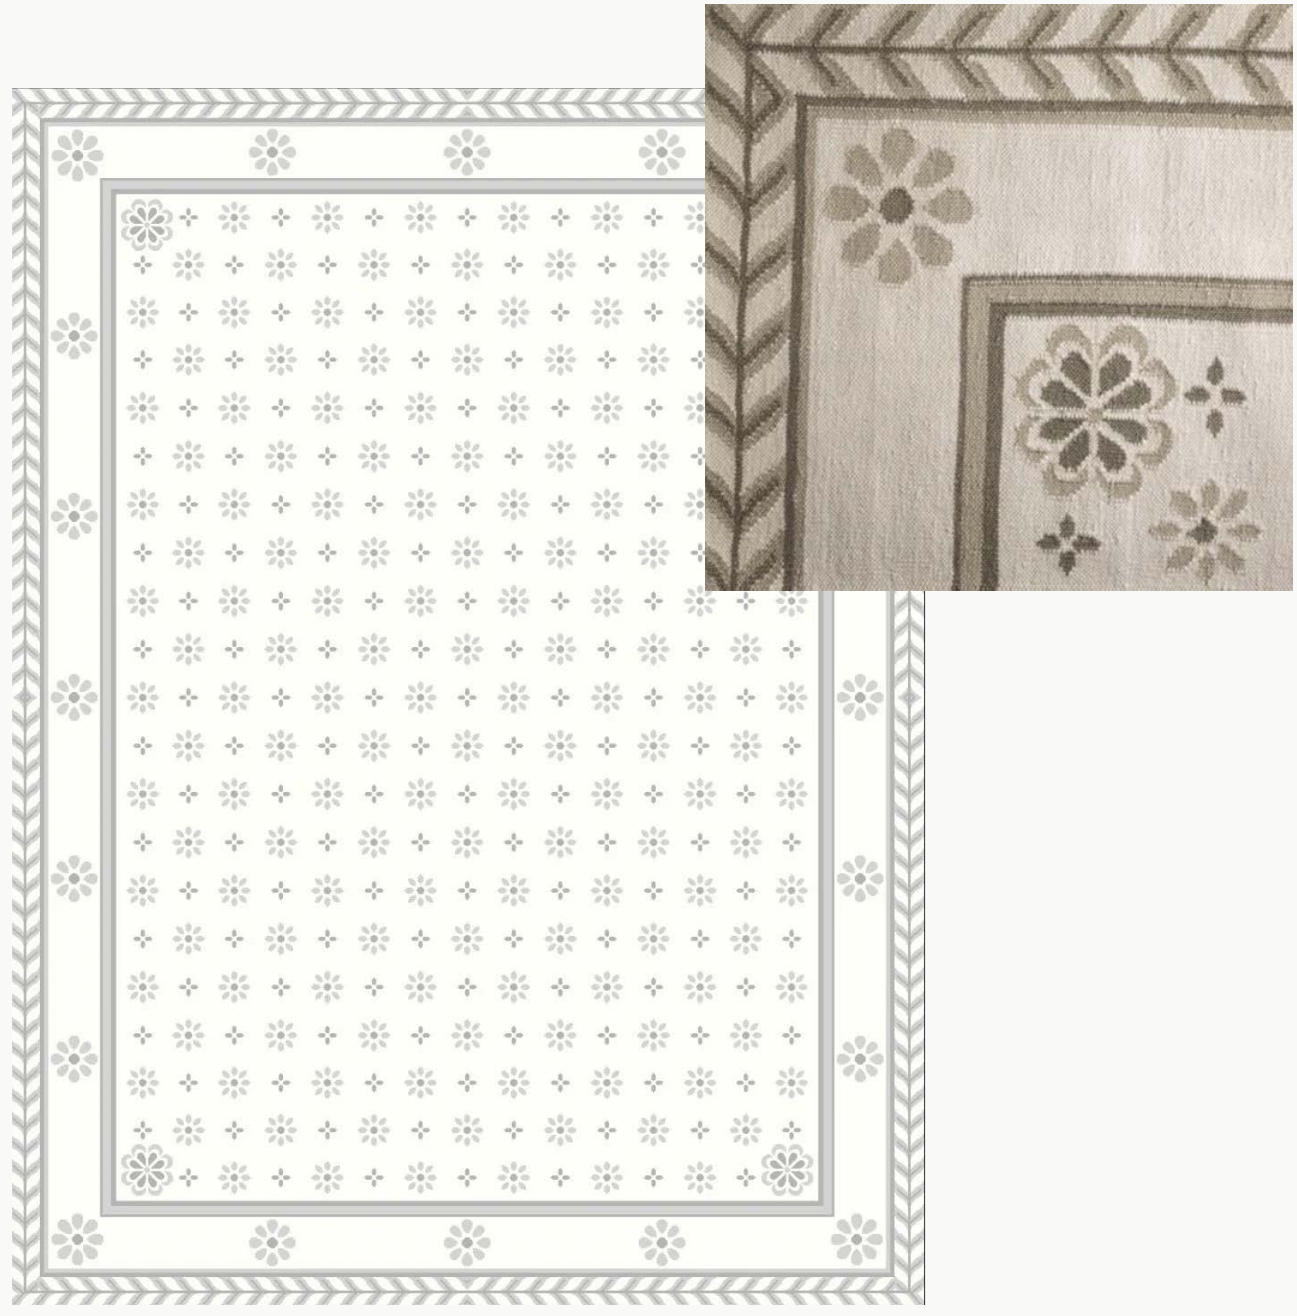

WEETH HOME

Water Mill

Additions and Outdoor

Pattern Roman Shade with Matching Dark Blue Pull Backs

BEDROOM #3 OPTION 1

Repeating Pattern on Headboard Cover, Chair Seat, Roman Shade, Pillows & Lamp Shades

Console table with impressionistic vintage art above (example above)

Patterned Rug

White Dresser with Inside and Outside Bead Detail

BEDROOM #4

Casa Branca Medium Stripe Wallpaper on walls, no canopy beds

Seat Cushion Fabric

OUTDOOR DINING

Gray teak extension table with classic white aluminum lattice back chairs
Table extends to 118" with two leaves inserted seating 10-12 people comfortably

Sofa and Lounge Chairs Fabric

Accent Pillow Fabric

CHAT LOUNGE AREA

More formal hang out area for morning coffee or evening games

Existing Rug and Coffee Table

White and Blue Stripe Sofa Fabric

OPTION 1

OPTION 2