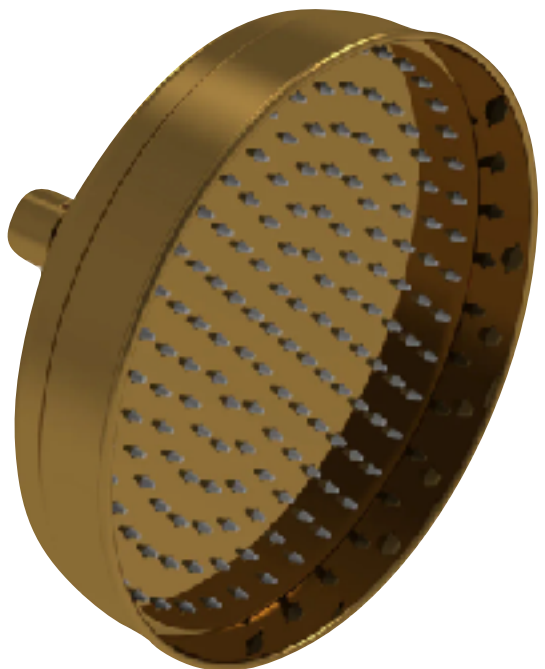

Phylrich HEX
TRADITIONAL 30"
Towel Bar 500-72
Finish: Polished Nickel
SKU: 500-72-014
QTY.1

Phylrich HEX
TRADITIONAL Robe
Hook 500-76
Finish: Polished Nickel
SKU: 500-76-014
QTY.2

Phylrich HEX
TRADITIONAL /
HENRI Single Post
Paper Holder 500-74
Finish: Polished Nickel
SKU: 500-74-014
QTY.1

House of Rohl Eirene 20" X 15"
Undermount Rectangular
Bathroom Sink - White
Model Number: ERUB2015RTWH
QTY: 1

Phylrich WORKS Wall
Lavatory Set - Lever
Handles 220-12
Finish: French Brass
SKU: 220-12-002

Phylrich Hand Shower
with Hose K6104
Finish: French Brass
SKU: K6104-002

Phylrich 90° Angle 12"
Shower Arm 12154
Finish: French Brass
SKU: 12154-002

Phylrich 8" Traditional
Round Shower Head
3-780
Finish: French Brass
SKU: 3-780-002

Phylrich WORKS - 3/4"
Thermostatic Valve
with Volume Control
or Diverter, Lever
Handles 4-610
Finish: French Brass

Phylrich WORKS Volume
Control/Diverter Trim -
Lever Handle 220-36
Finish: French Brass
SKU: 220-36-002