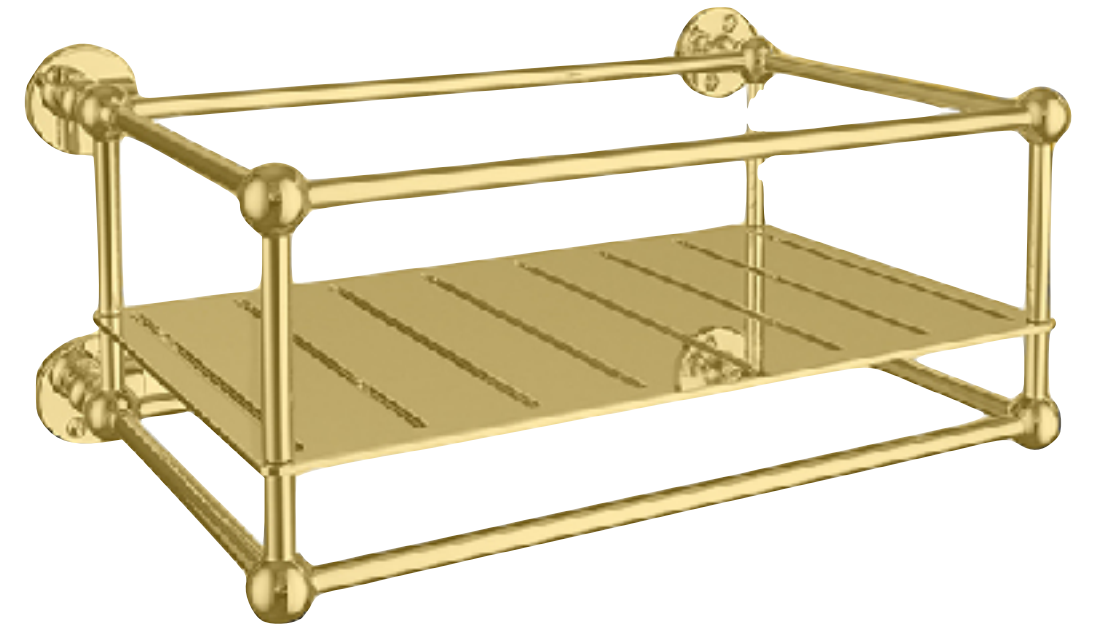

NO NICHE SHELVING ONLY

Height (in)
6 1/16
Width (in)
11 5/8
Depth (in)
6 1/4