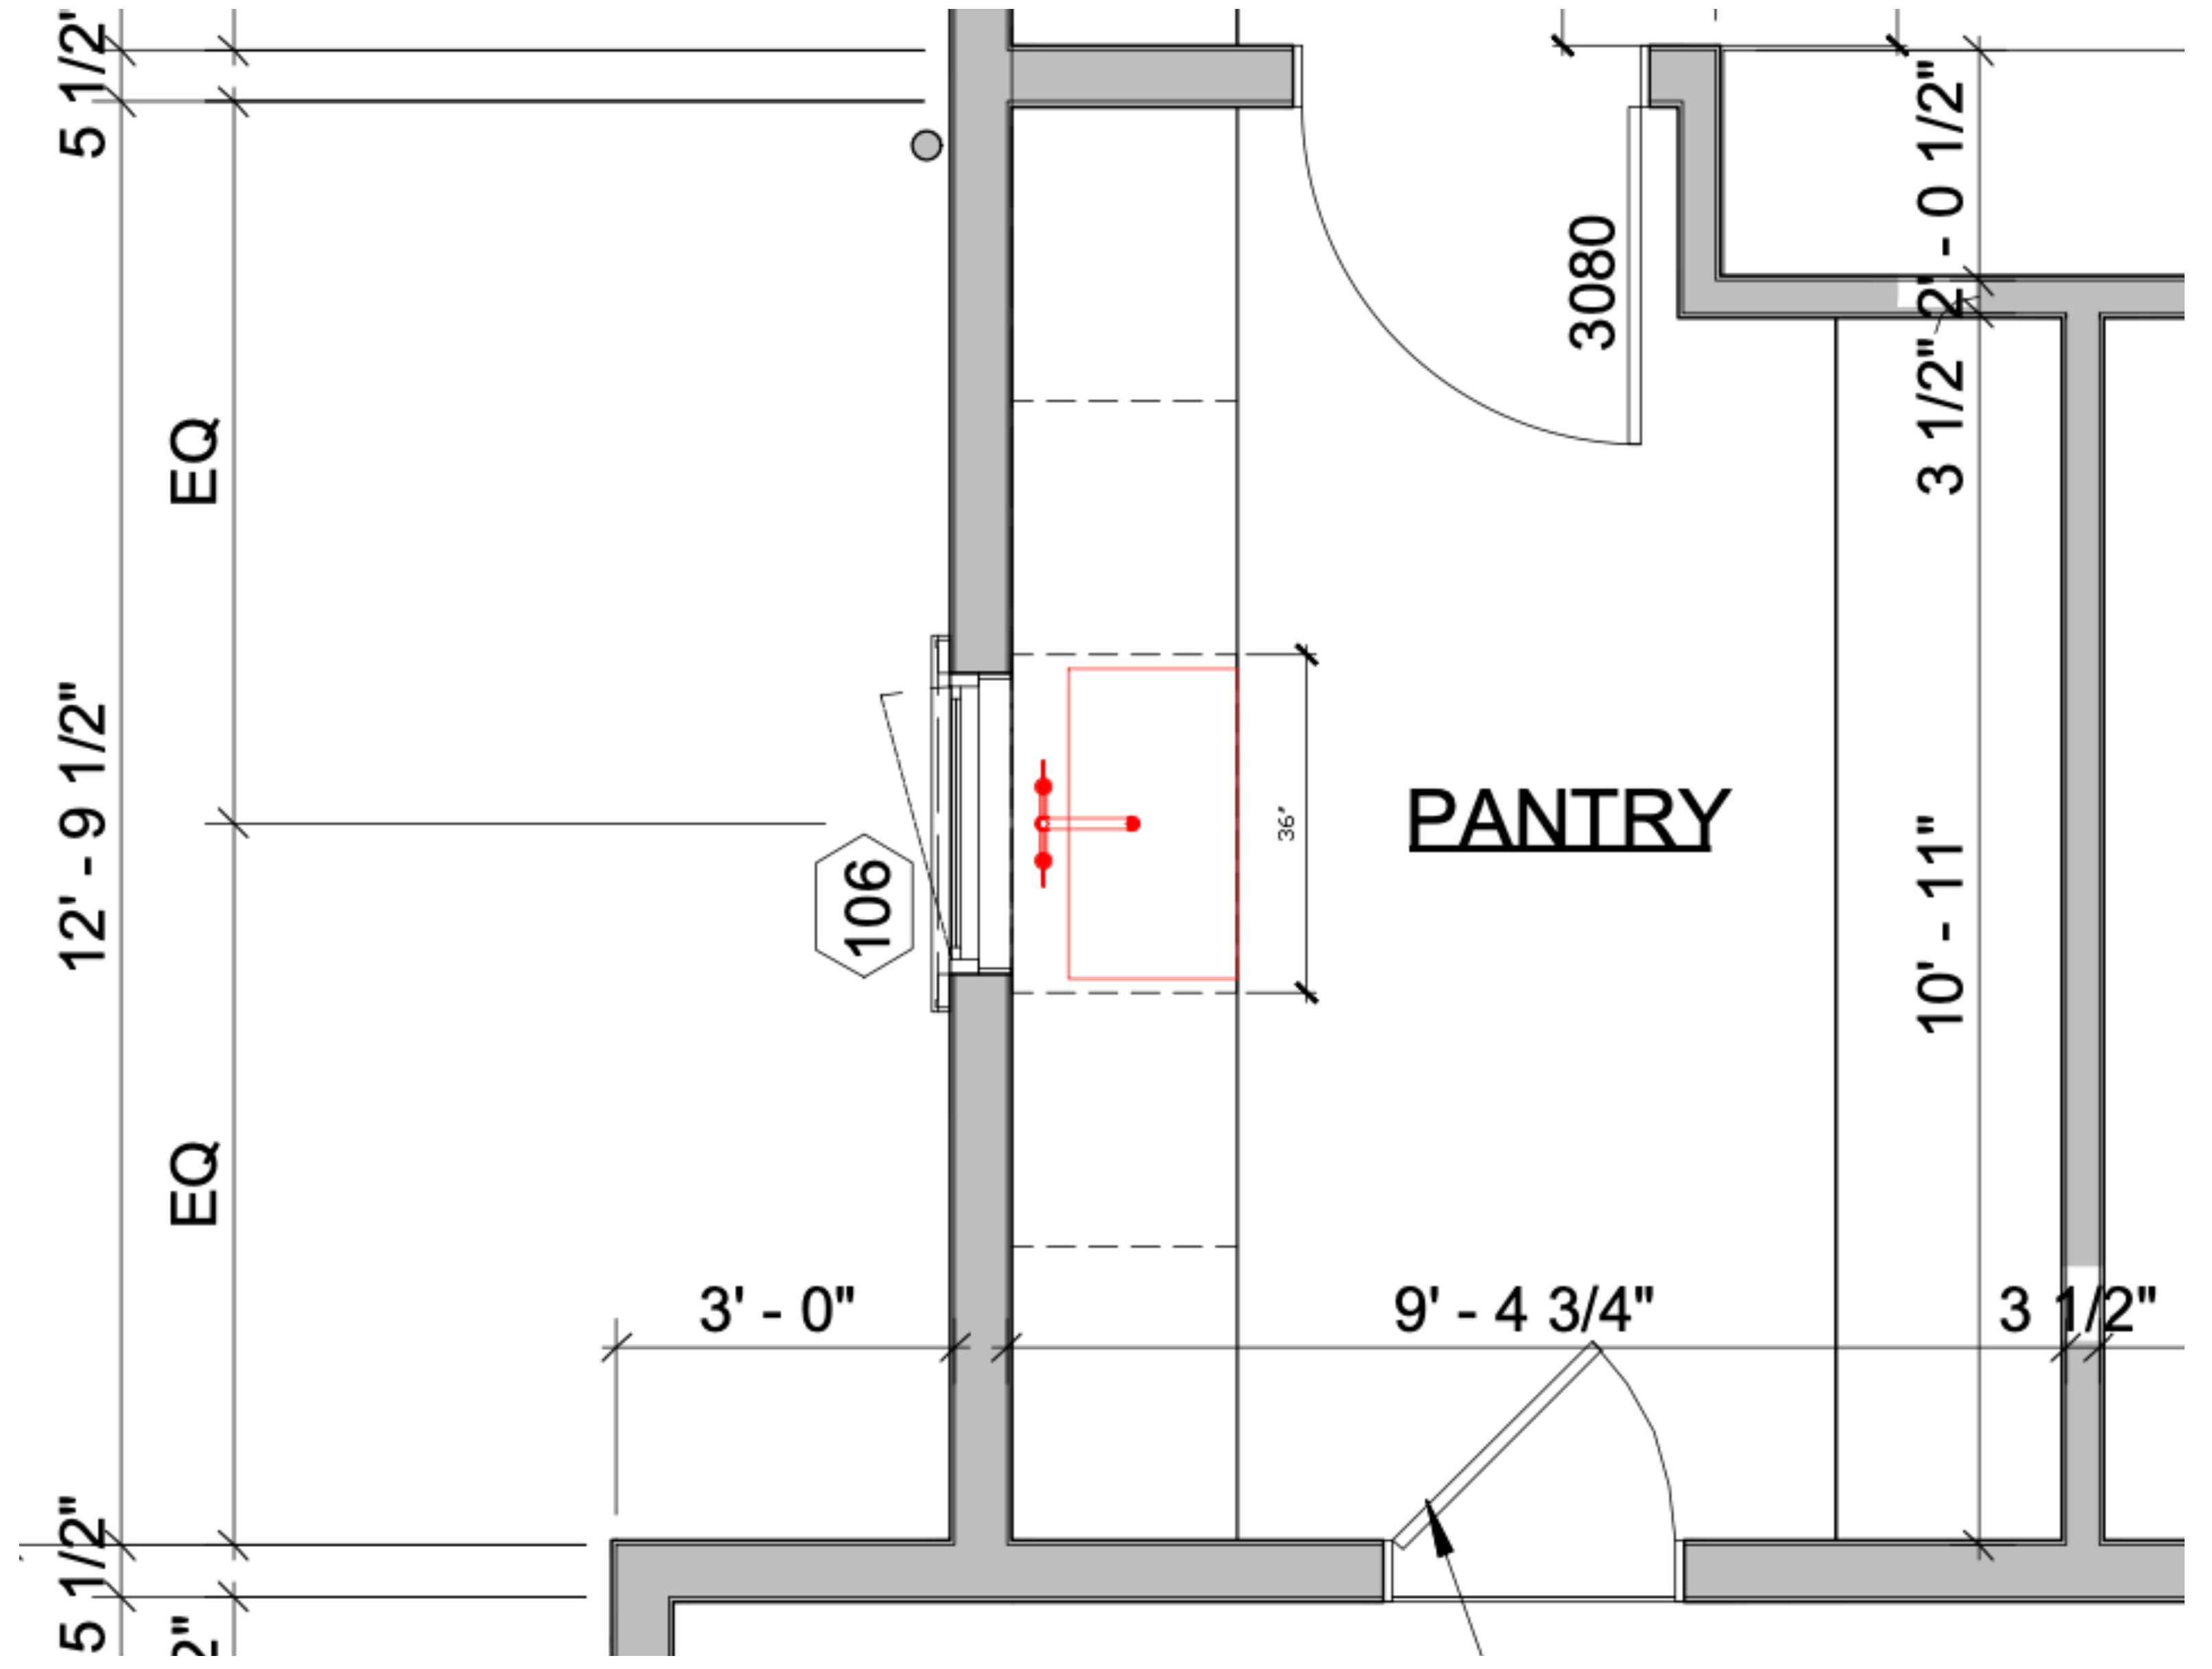

WEETH HOME

Thames Residence

Plumbing Selections & Placements 3/13/26

Perrin & Rowe Southbank Pull-Down Bridge Kitchen Faucet - Polished Nickel Model #U.SB58D3LMPN

Shaws Classic Lancaster™ 33" Single Bowl Farmhouse Apron Front Fireclay Kitchen Sink - White (WH) | Model Number: RC3318WH

The Water Monopoly Soho Deck Mounted 3 Hole Basin Mixer in Aged Brass with White Levers

The Water Monopoly Single Marble Basin on Legs in Aged Brass & P-Trap 30" W x 24" D

FLOATING MARBLE INTEGRATED SINK VANITY,
NEED ALL PLUMBING COMPONENTS