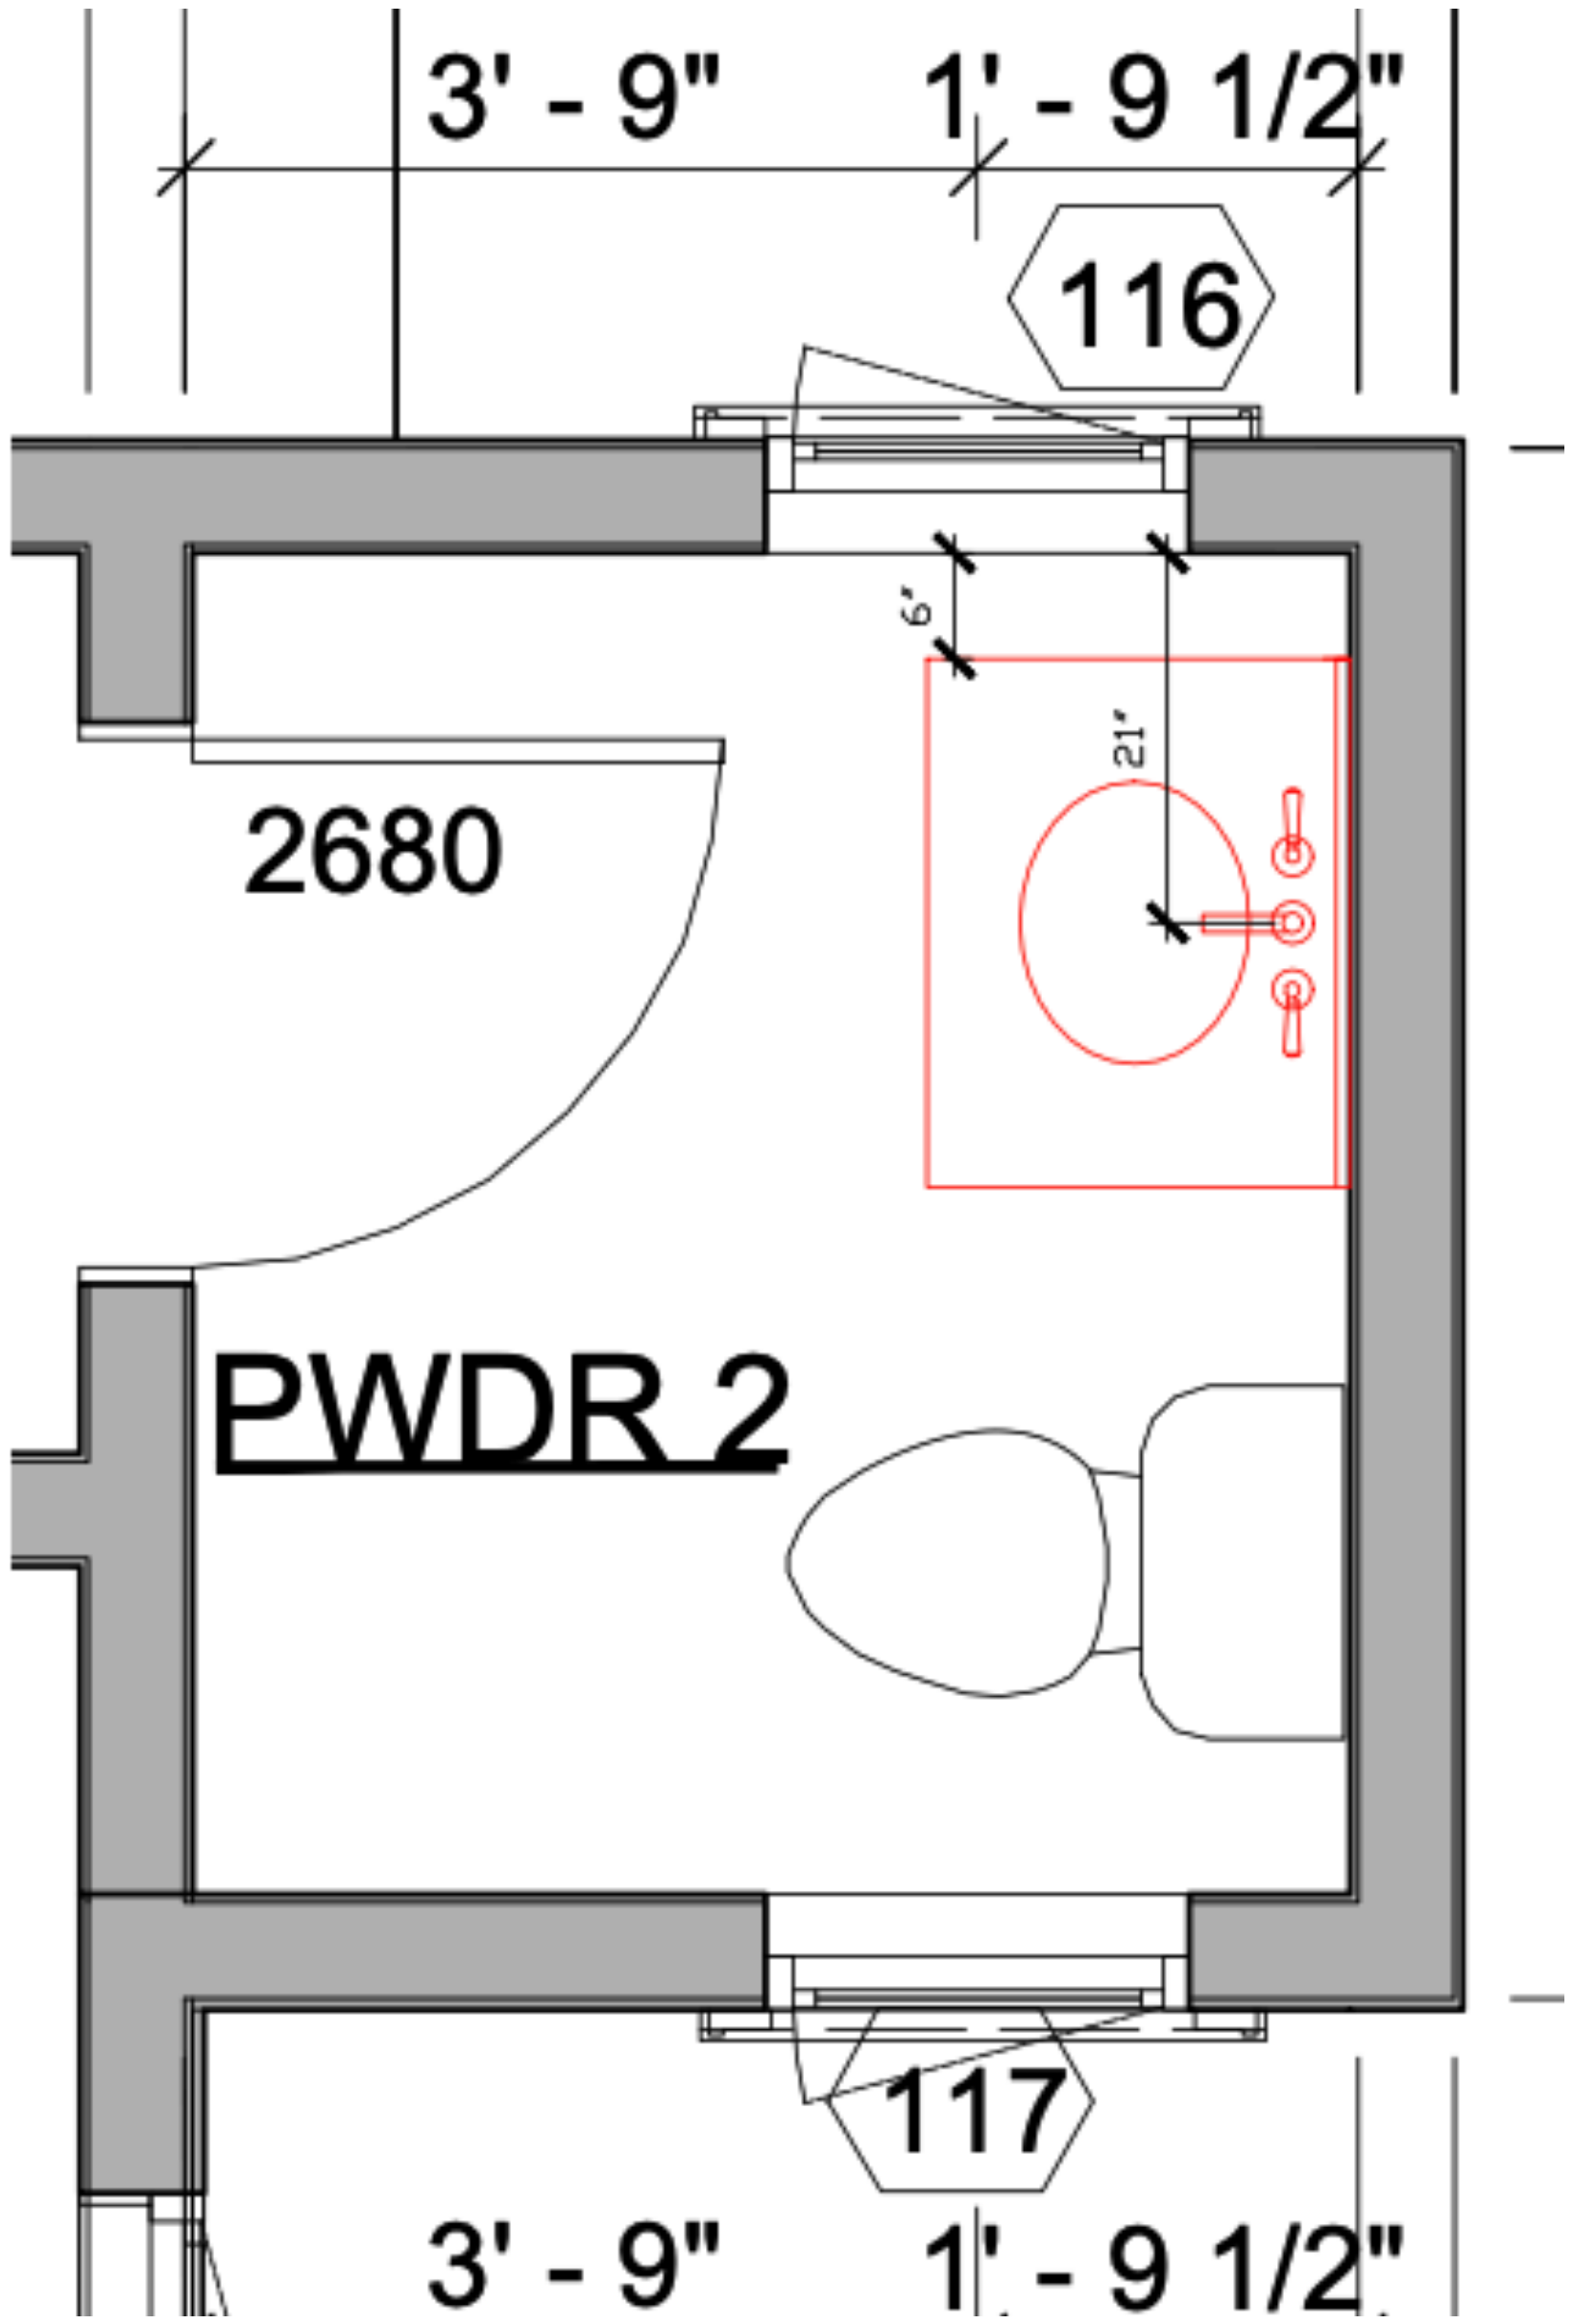

PRIMARY BATH & GUEST
BATH 3

Kohler Leap - White
Model Number:
K-28529-0
QTY.2

POWDER ROOMS & GUEST
BATHS 1 & 2

Kallista Kennebec Two-Piece
High-Performance Toilet,
Less Seat, White Model
Number: P70320-00-0
QTY. 4

The Water Monopoly Soho Deck Mounted 3 Hole Basin Mixer in Aged Brass with White Levers

The Water Monopoly Single Marble Basin on Legs in Aged Brass & P-Trap 30" W x 24" D

FLOATING MARBLE INTEGRATED SINK VANITY,
NEED ALL PLUMBING COMPONENTS

Atmosphyre Plumbing F212
1-1/4" P-Trap and Drain
Finish:Nickel Standard Drain
QTY.1

The Water Monopoly
Hanley Bath 72' x 31½' x
22 5/8
220 lbs

Rohl 7" Wall Mount
Shower Arm -
Unlacquered Brass |
Model Number:
1440/6ULB
QTY: 2