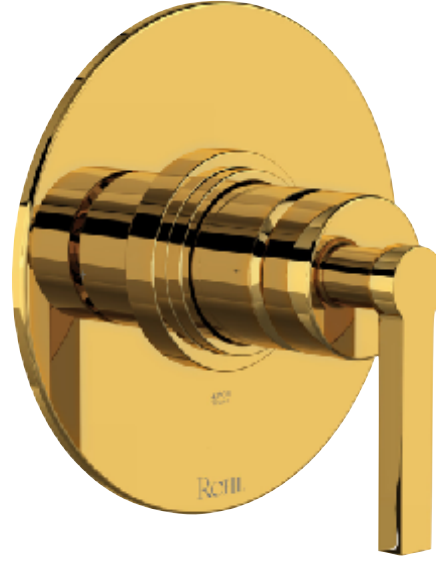

The Water Monopoly Soho Deck Mounted 3 Hole Basin Mixer in Aged Brass with White Levers

The Water Monopoly Single Marble Basin on Legs in Aged Brass & P-Trap 30" W x 24" D

FLOATING MARBLE INTEGRATED SINK VANITY,
NEED ALL PLUMBING COMPONENTS

Rohl 4" 3-Function
Showerhead Finish:
Unlacquered Brass
SKU: 1085/8ULB
QTY: 2

Lombardia® Widespread
Lavatory Faucet With C-
Spout - Unlacquered
Brass | Model Number:
A2228LMULB-2
QTY: 2

Rohl Lombardia® 3/4"
Thermostatic Trim
Without Volume
Control -
Unlacquered Brass |
Model Number:
A4214LMULB

Lombardia® Trim
For Volume
Control And
Diverter -
Unlacquered
Brass | Model
Number:
A4212LMULBTO
QTY: 3

Bench Hand Shower
Control:

Rohl Lombardia® 1/2"
Pressure Balance Trim
- Unlacquered Brass |
Model Number:
TLB51W1LMULB

Rohl Handshower Set
with 22" Slide Bar and
Single Function
Handshower
Finish: Unlacquered Brass
SKU: 1301EULB
QTY: 2

Rohl Lombardia Exposed
Wall Mount Tub Filler
Finish: Unlacquered Brass
SKU: A2202LMULB
QTY: 1