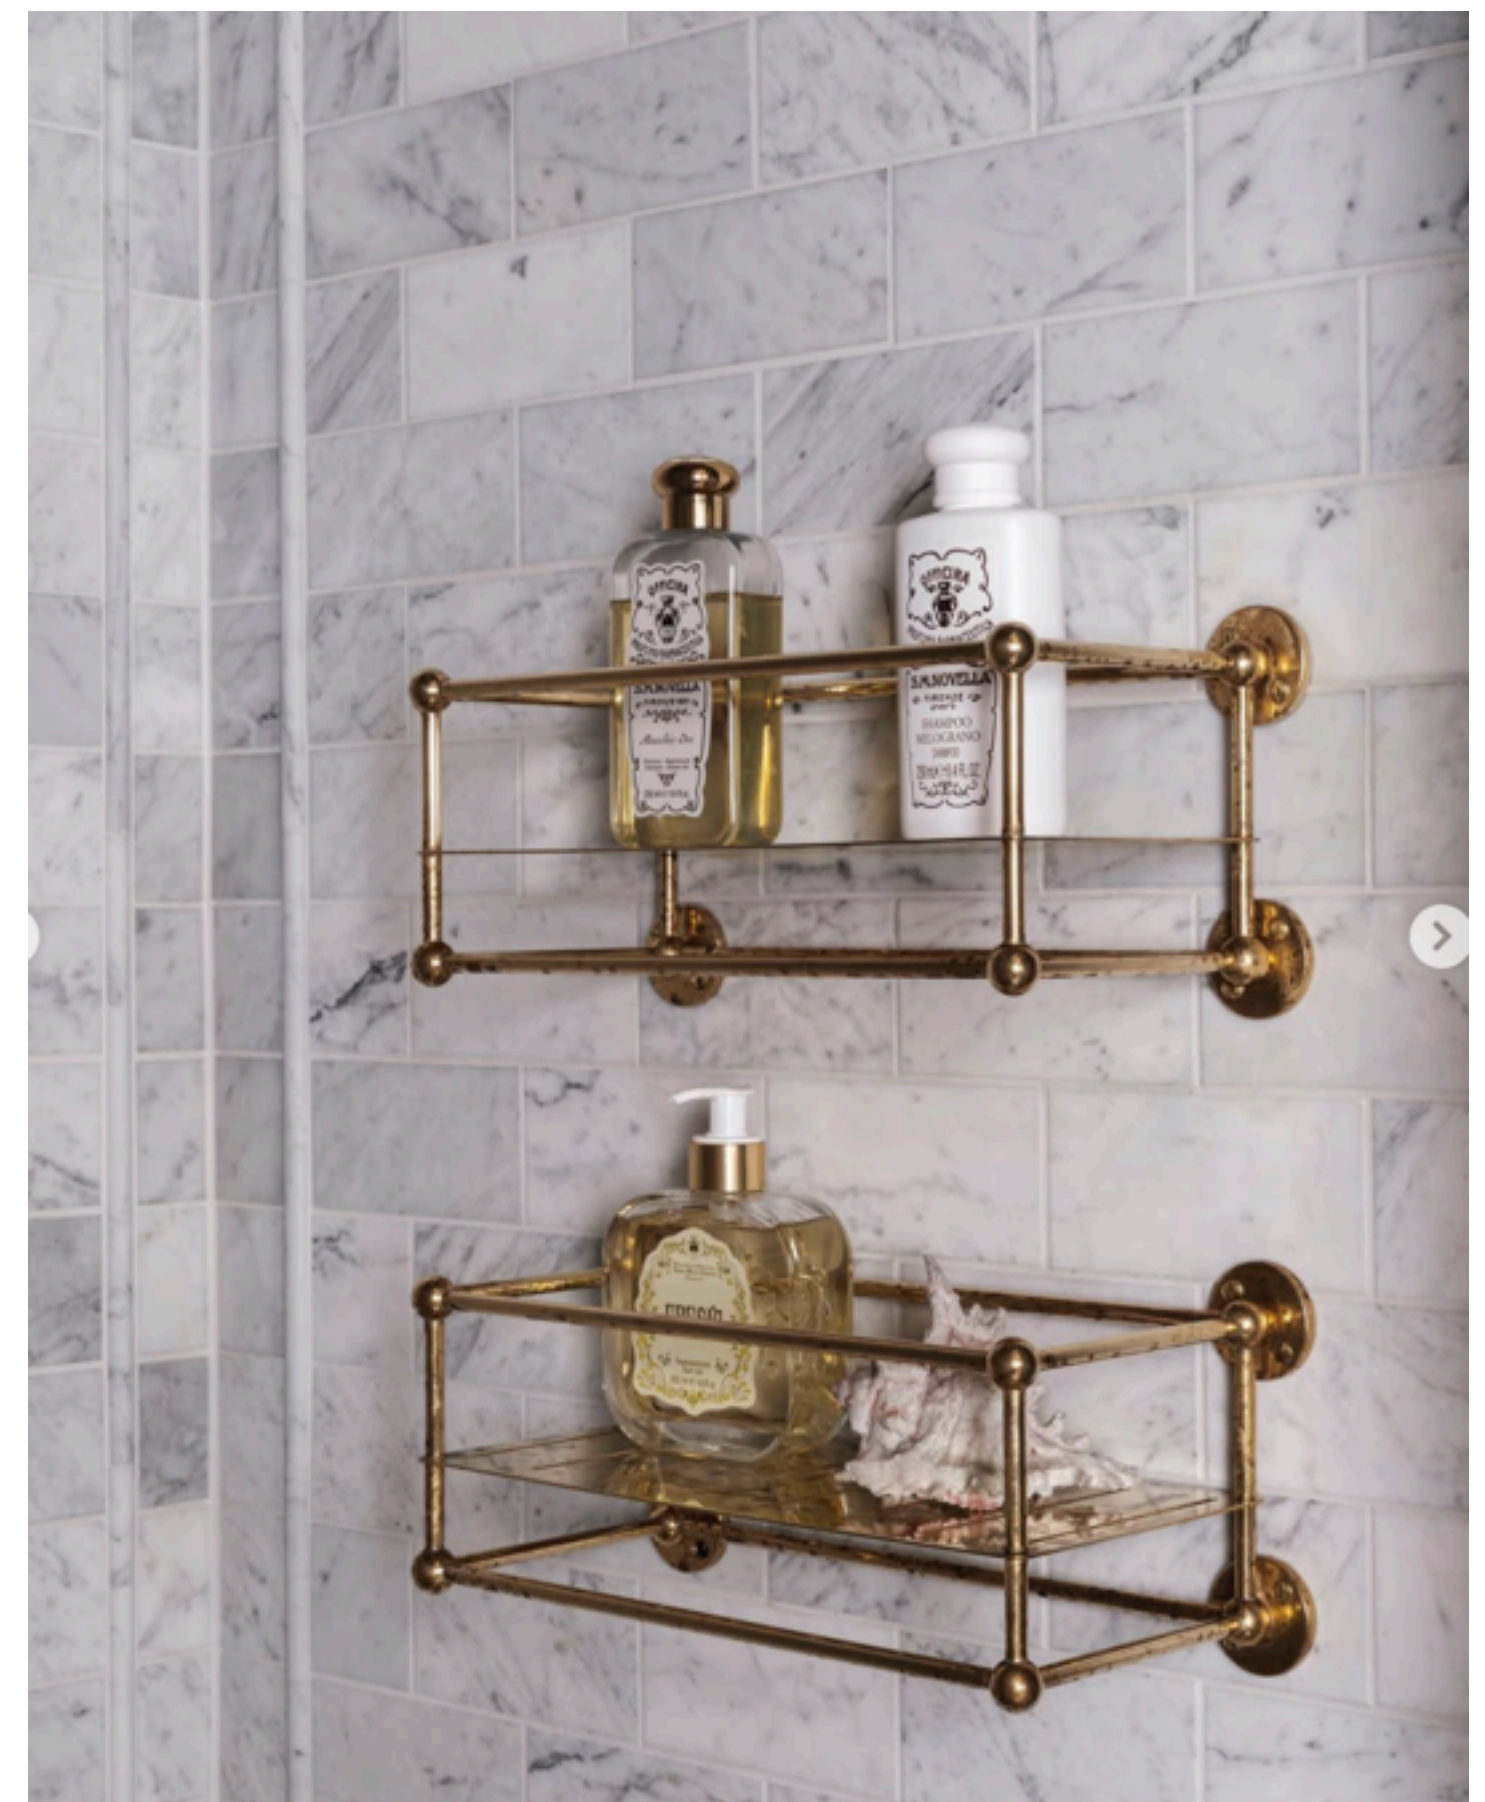

NO NICHE SHELVING ONLY

Height (in)
6 1/16
Width (in)
11 5/8
Depth (in)
6 1/4