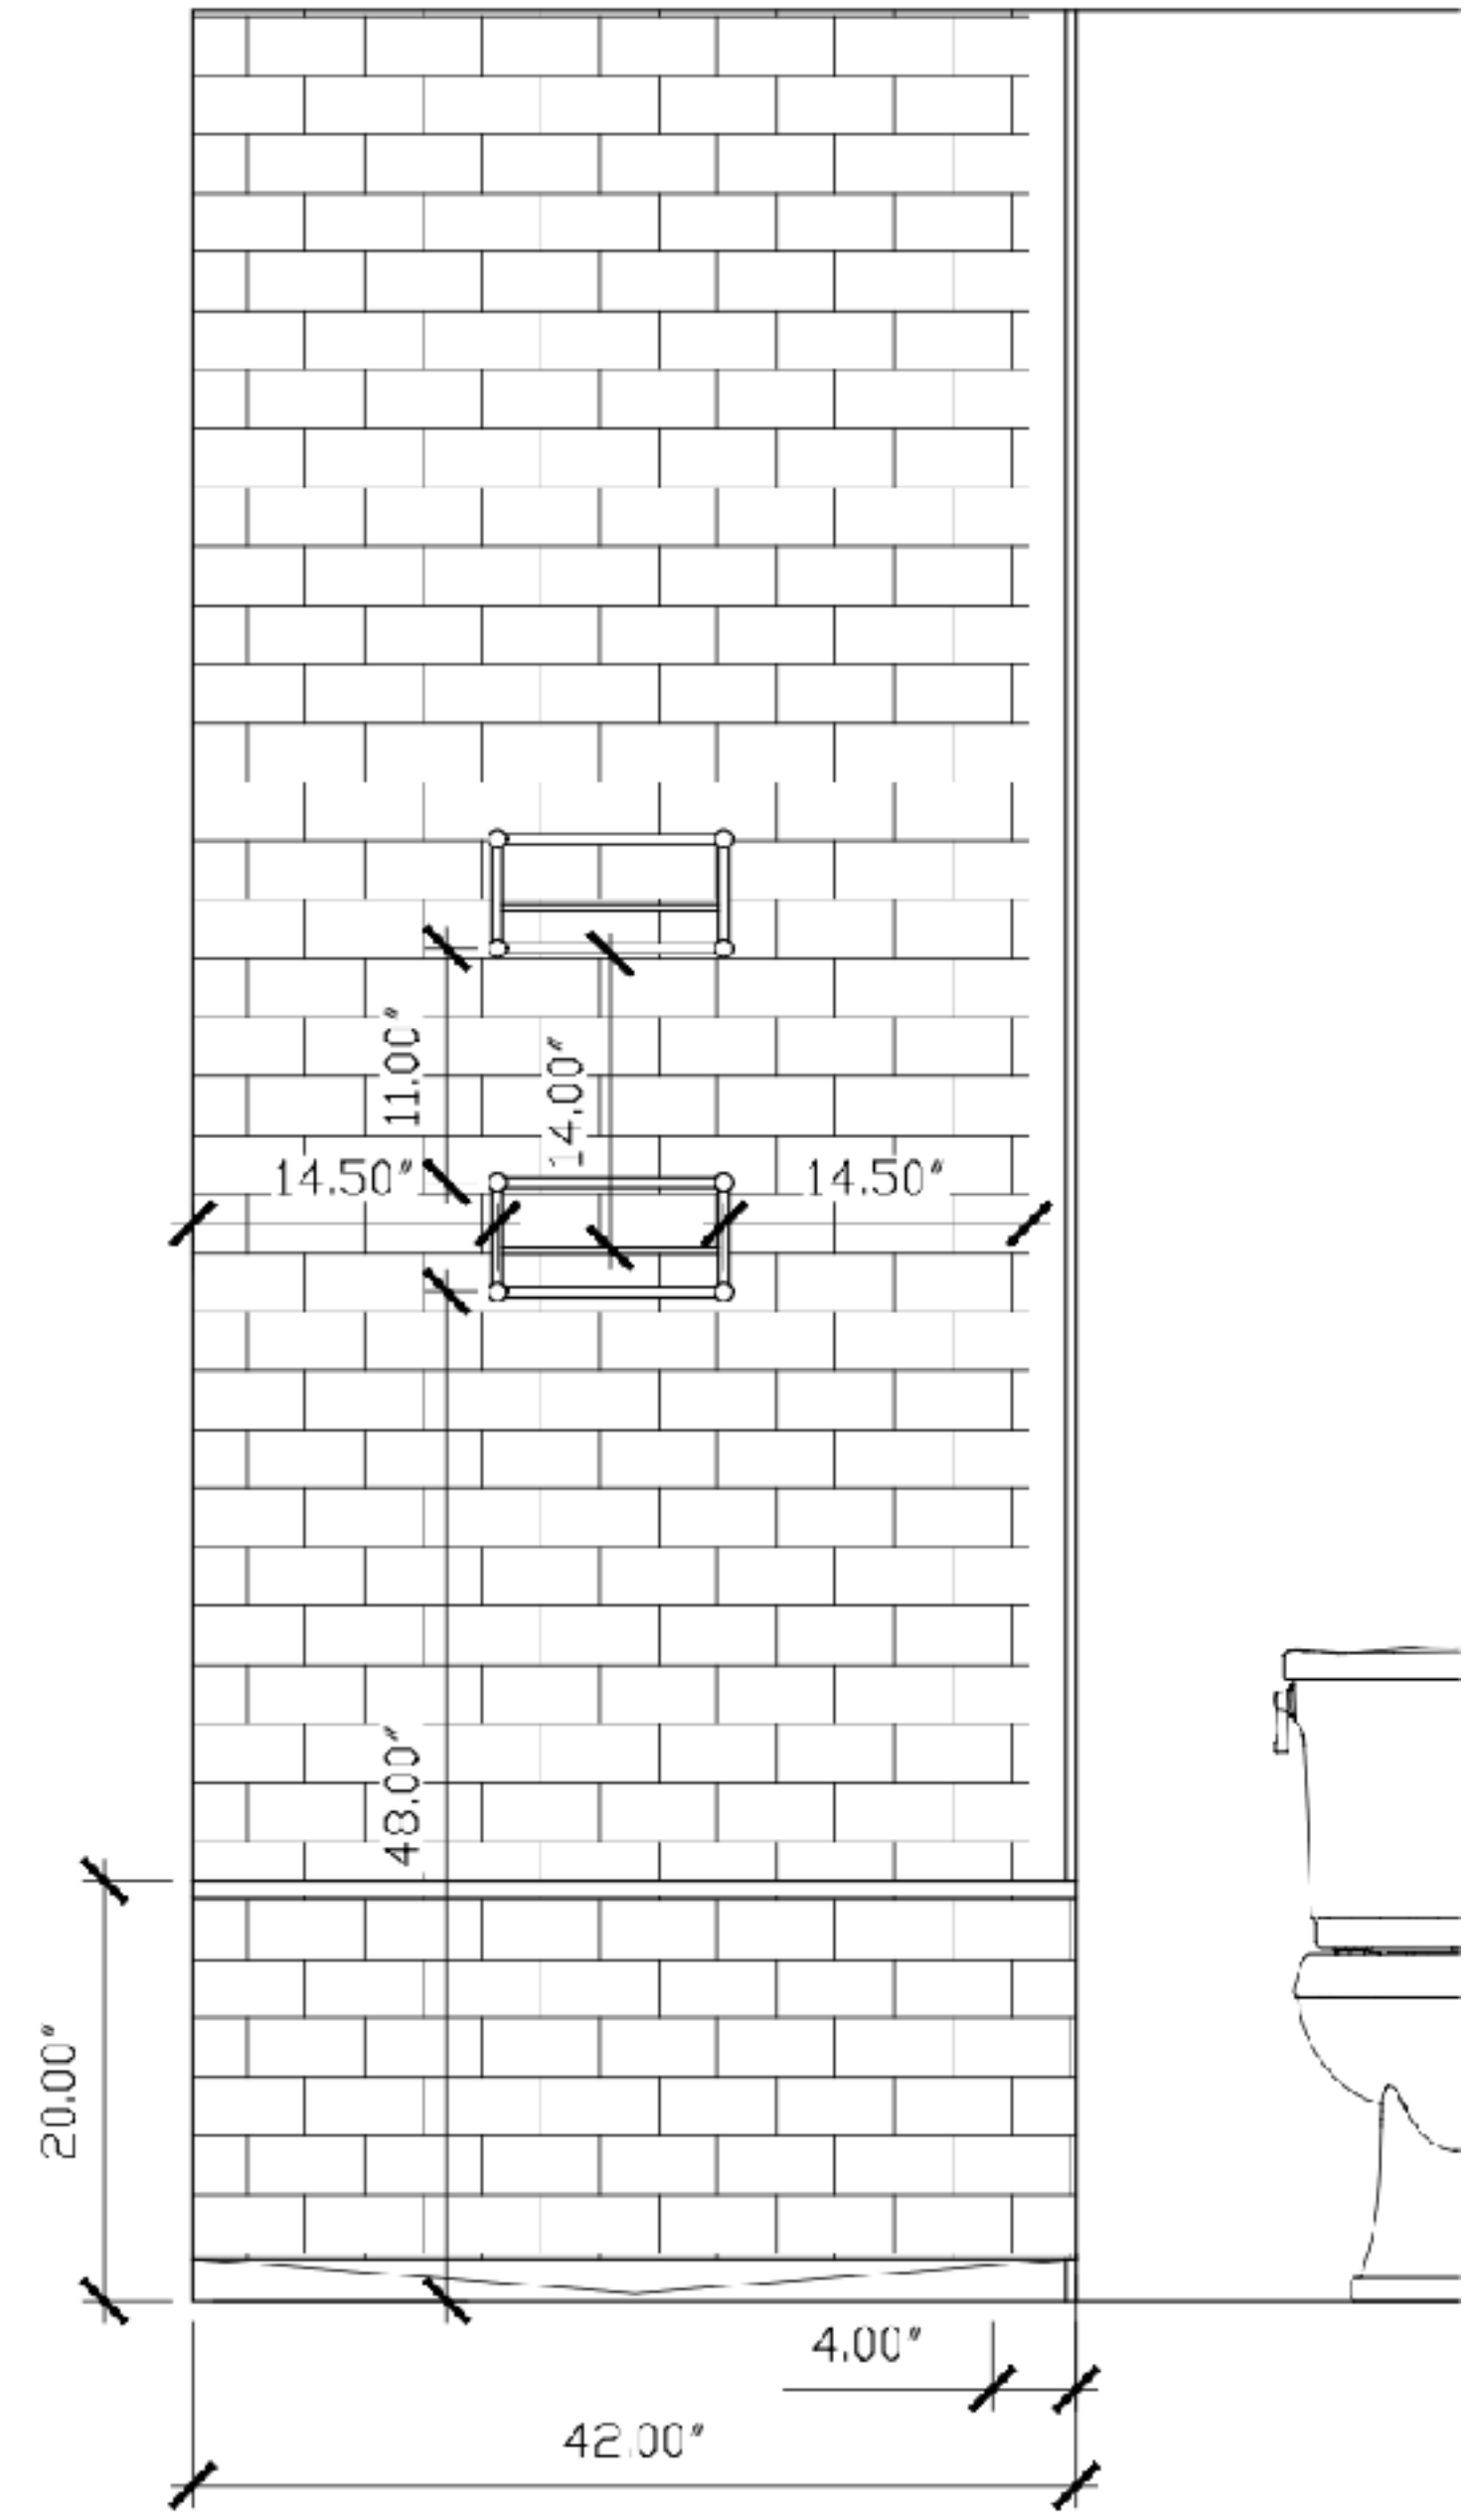

Watermark Haley 34
34-0.5
Finish:
Unlacquered Brass
SKU: 34-0.5
QTY.2

NO NICHE SHELVING ONLY

Height (in)
6 1/16
Width (in)
11 5/8
Depth (in)
6 1/4

House of Rohl Eirene 20" X 15" Undermount Rectangular Bathroom Sink - White
Model Number: ERUB2015RTWH
QTY: 1