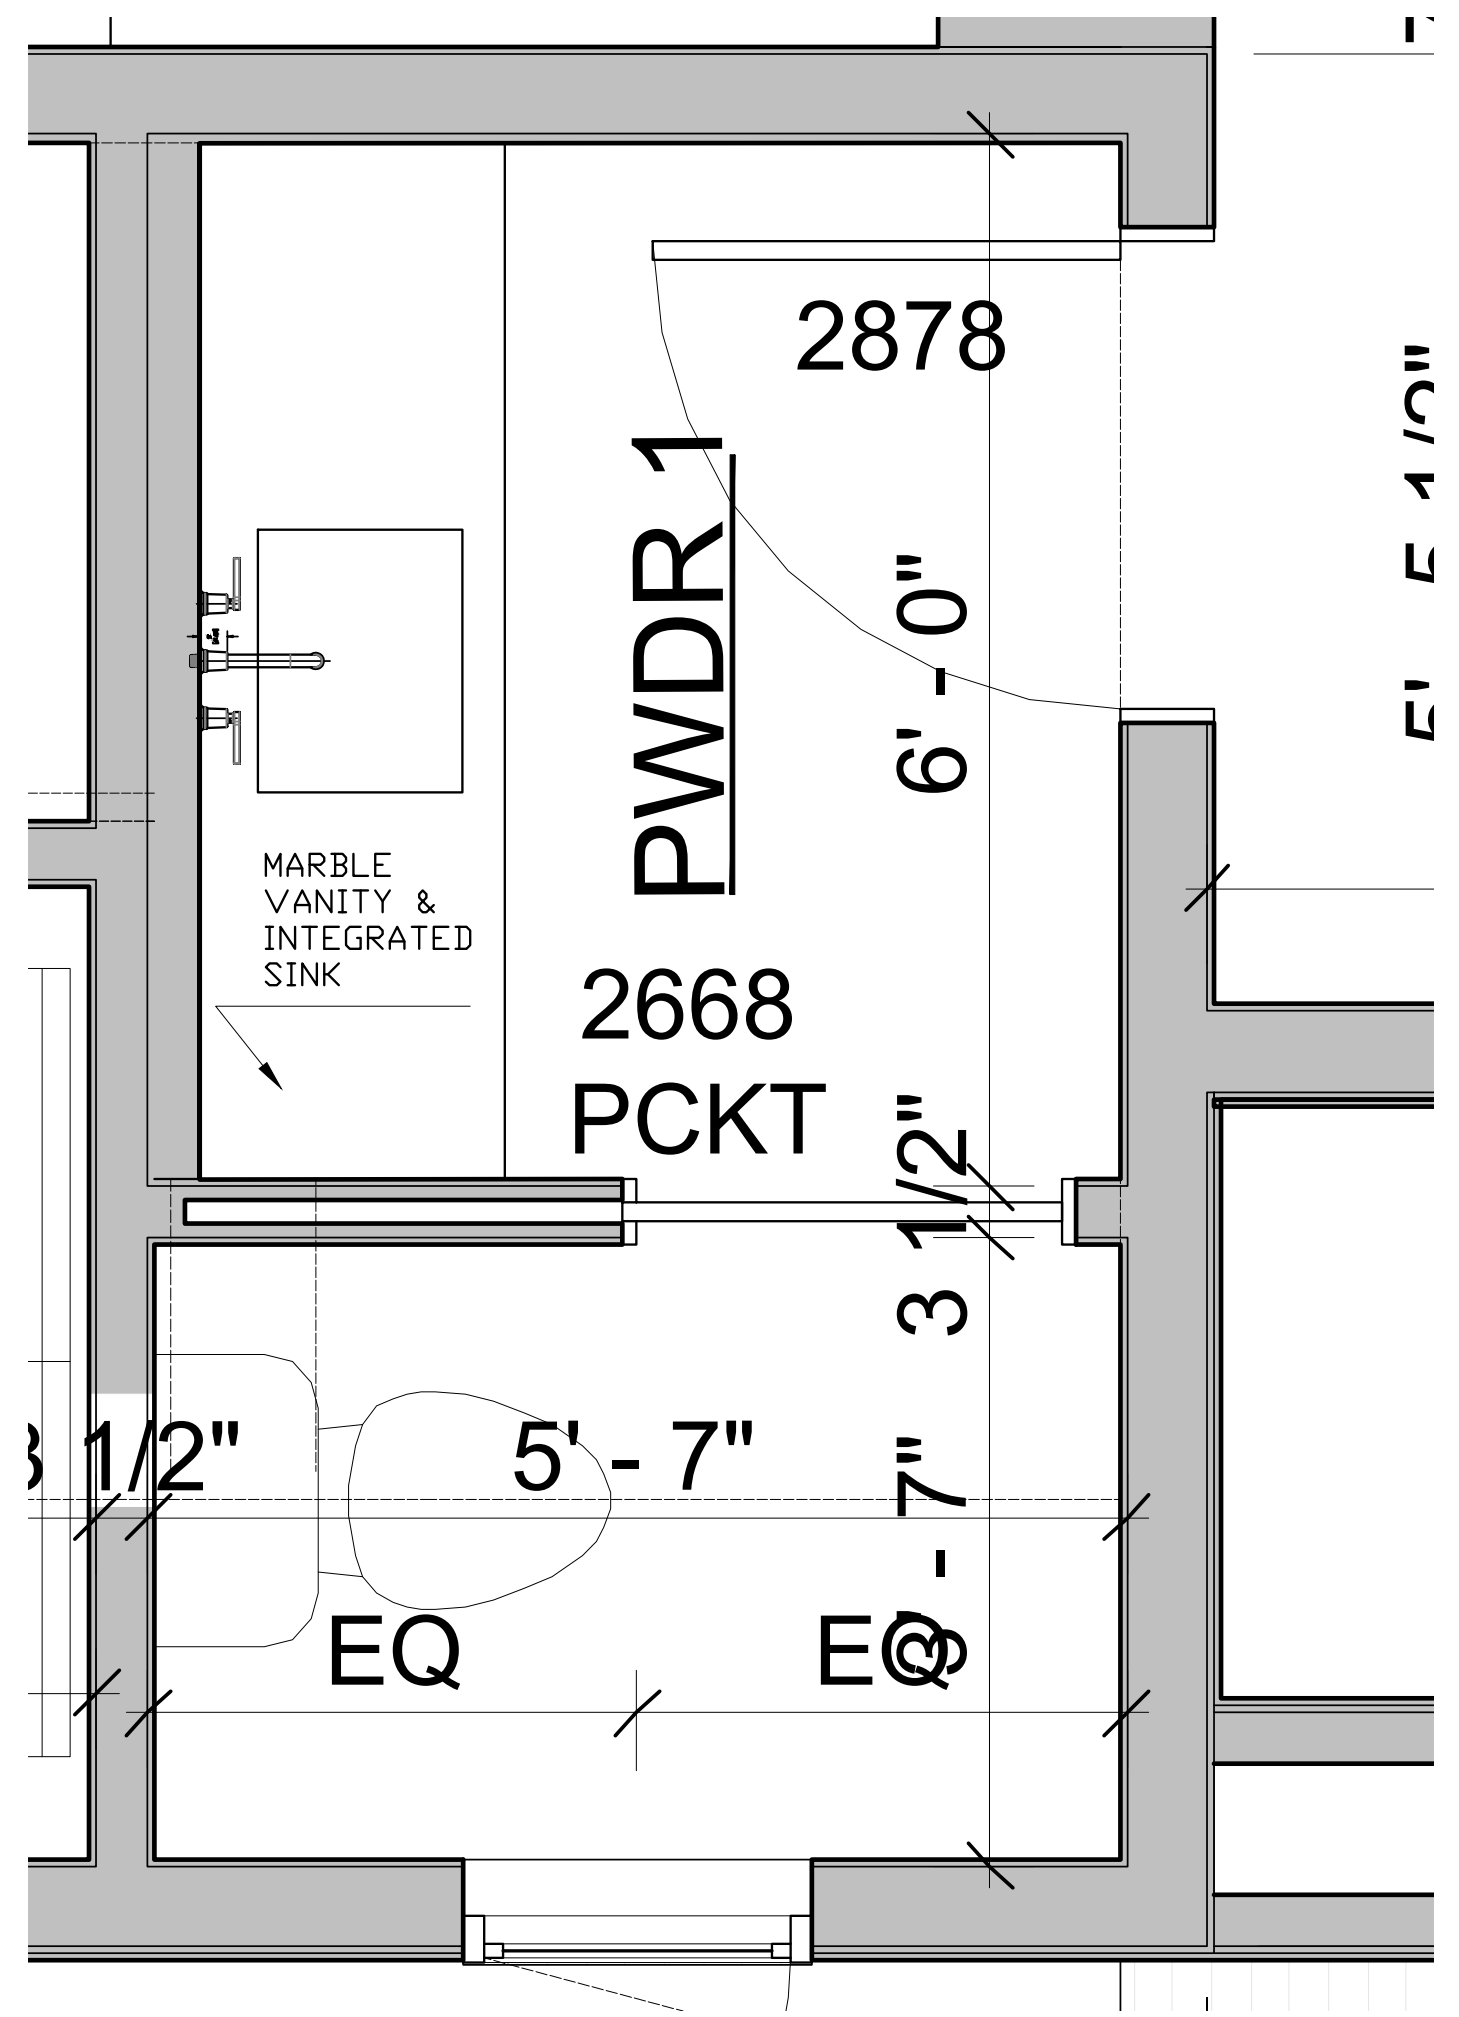

FLOATING MARBLE INTEGRATED SINK VANITY,
NEED ALL PLUMBING COMPONENTS

ELEVATION PENDING NEW STAIR FRAMING

F219 Wall Faucet Rough-in
Valve