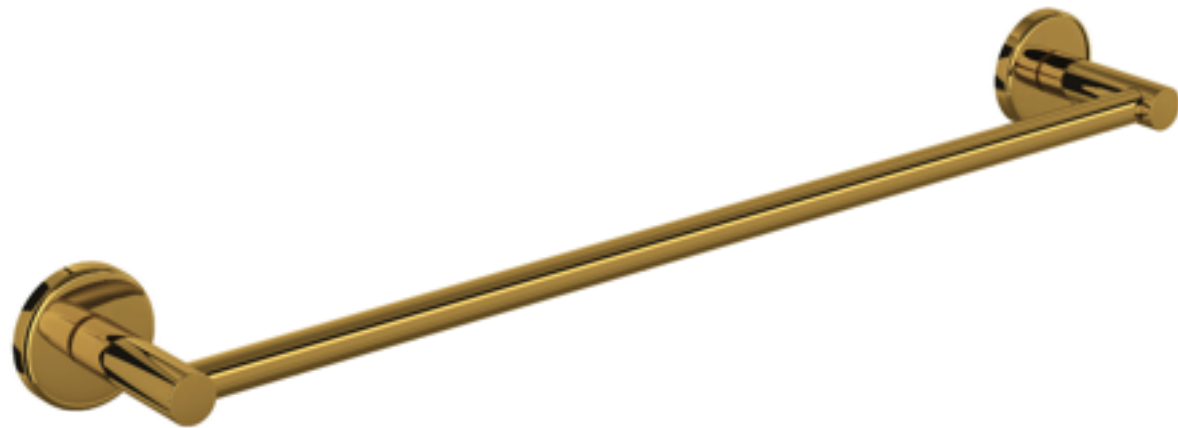

House of Rohl Lombardia Wall Mount 24" Single Towel Bar - Unlacquered Brass Model Number: LO1/24UB
QTY. 1