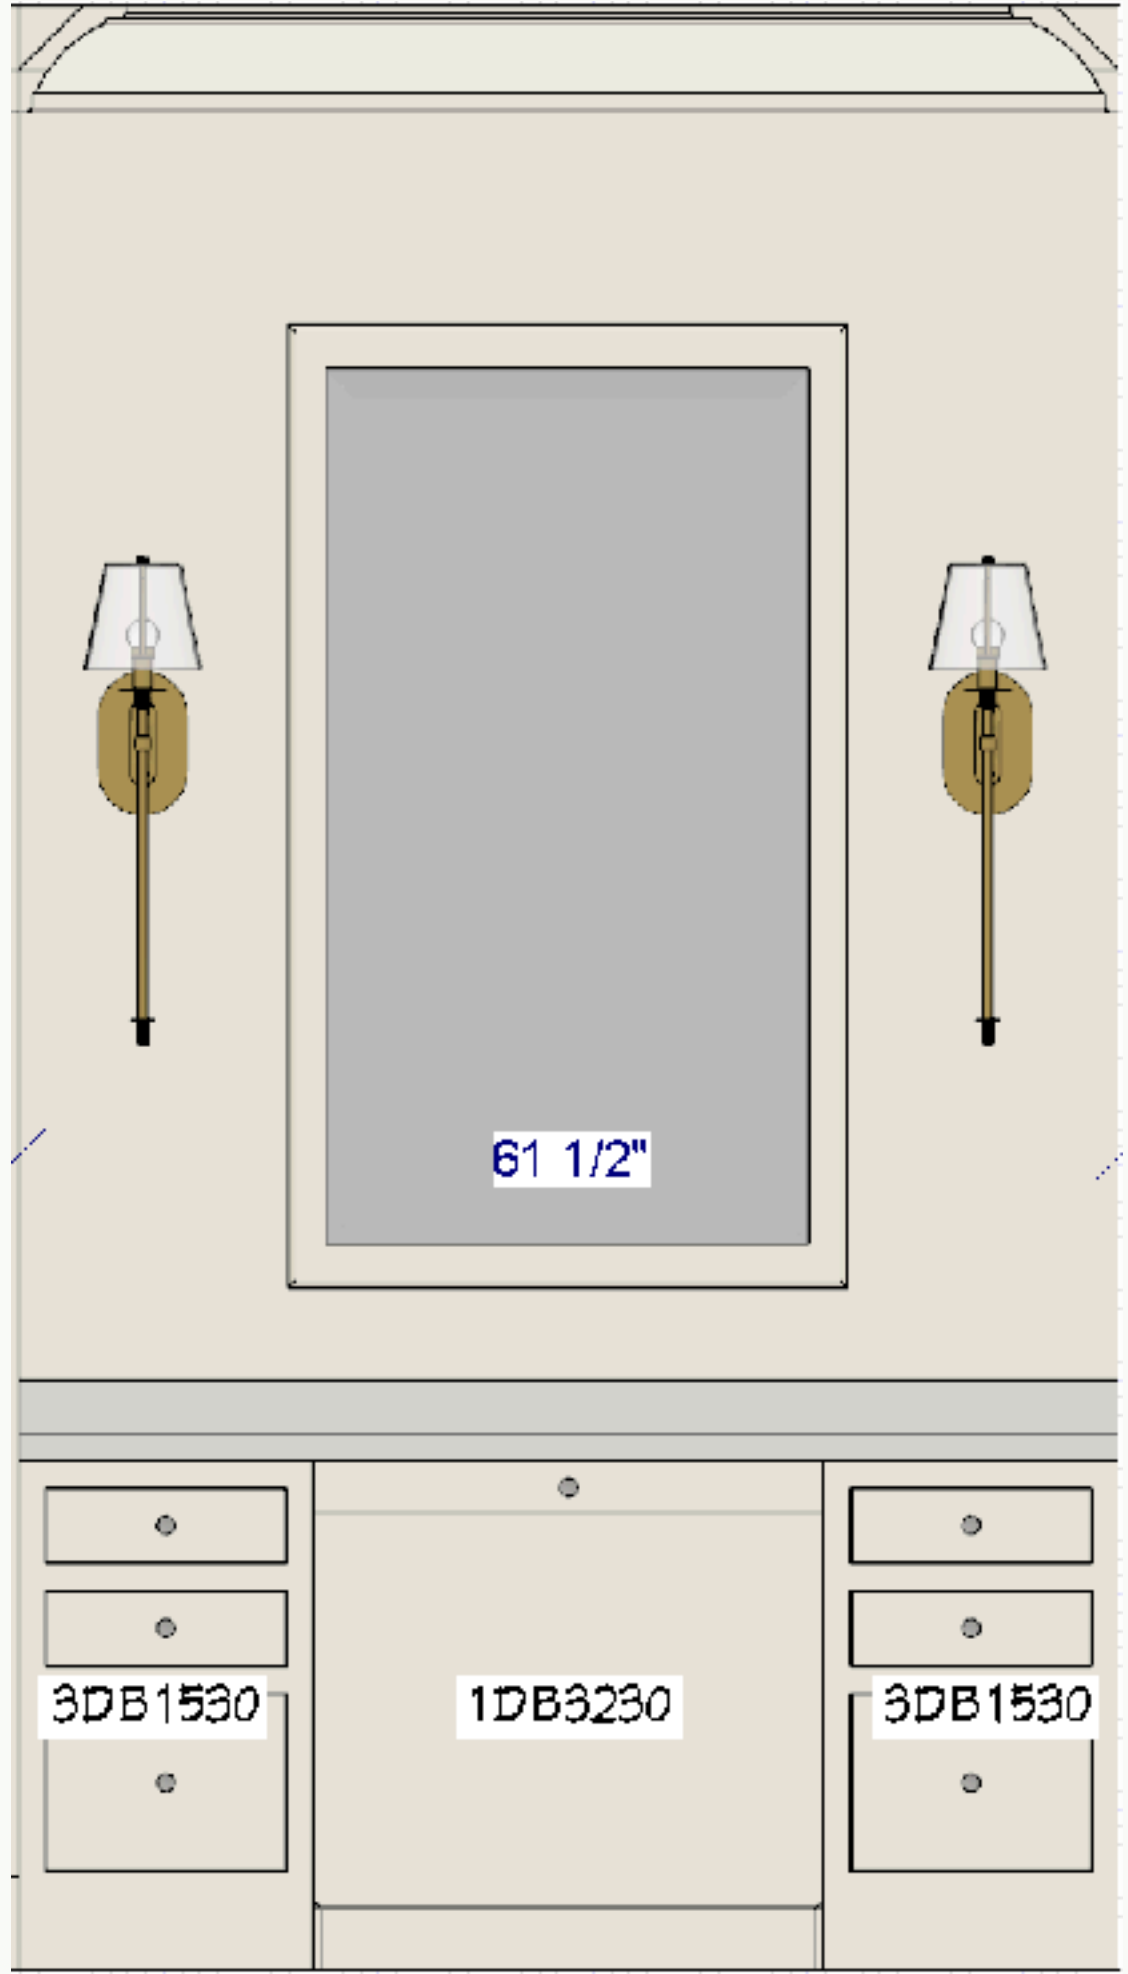

SLAB OPTIONS

Vanity Countertop & 7"H Backsplash,
Bench Top and Threshold Top

GRAMACO
WHITE CARRARA HONED -157

GRAMACO
CREMO DELICATO HONED 179779

IMAGINE SURFACES
White Carrara - Lot 1565 111x72

BATH 2

68"W Vanity, 24"D

Vanity Countertop & 7"H Backsplash,
Bench Top and Threshold Top

GRAMACO
Taj Mahal Premium Polished

IMAGINE SURFACES
Taj Mahal Leathered

GUEST BATHROOM 3

PRIMARY BATH SLAB

GRAMACO
Calacatta Corchia Honed 65

PRIMARY BATHROOM

24"D 61 1/2"W Vanity with 3" Backsplash

PRIMARY BATH MAKE UP VANITY

PRIMARY BATH

BATHTUB AREA

Slab or Tile Behind Bathtub in Alcove

SHOWER SLABS TO BE USED AROUND BOTTOM OF SHOWER WALLS, BENCH, NICHES, & JAMB

Zellige herringbone above
Tile or Slab Material
Slab Bench

PRIMARY BATH

120"x62" SHOWER