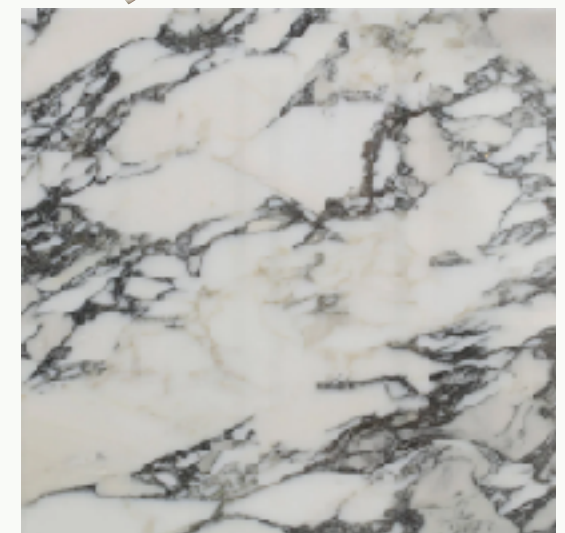

Zellige herringbone above
Tile or Slab Material
Slab Bench

PRIMARY BATH

120"x62" SHOWER