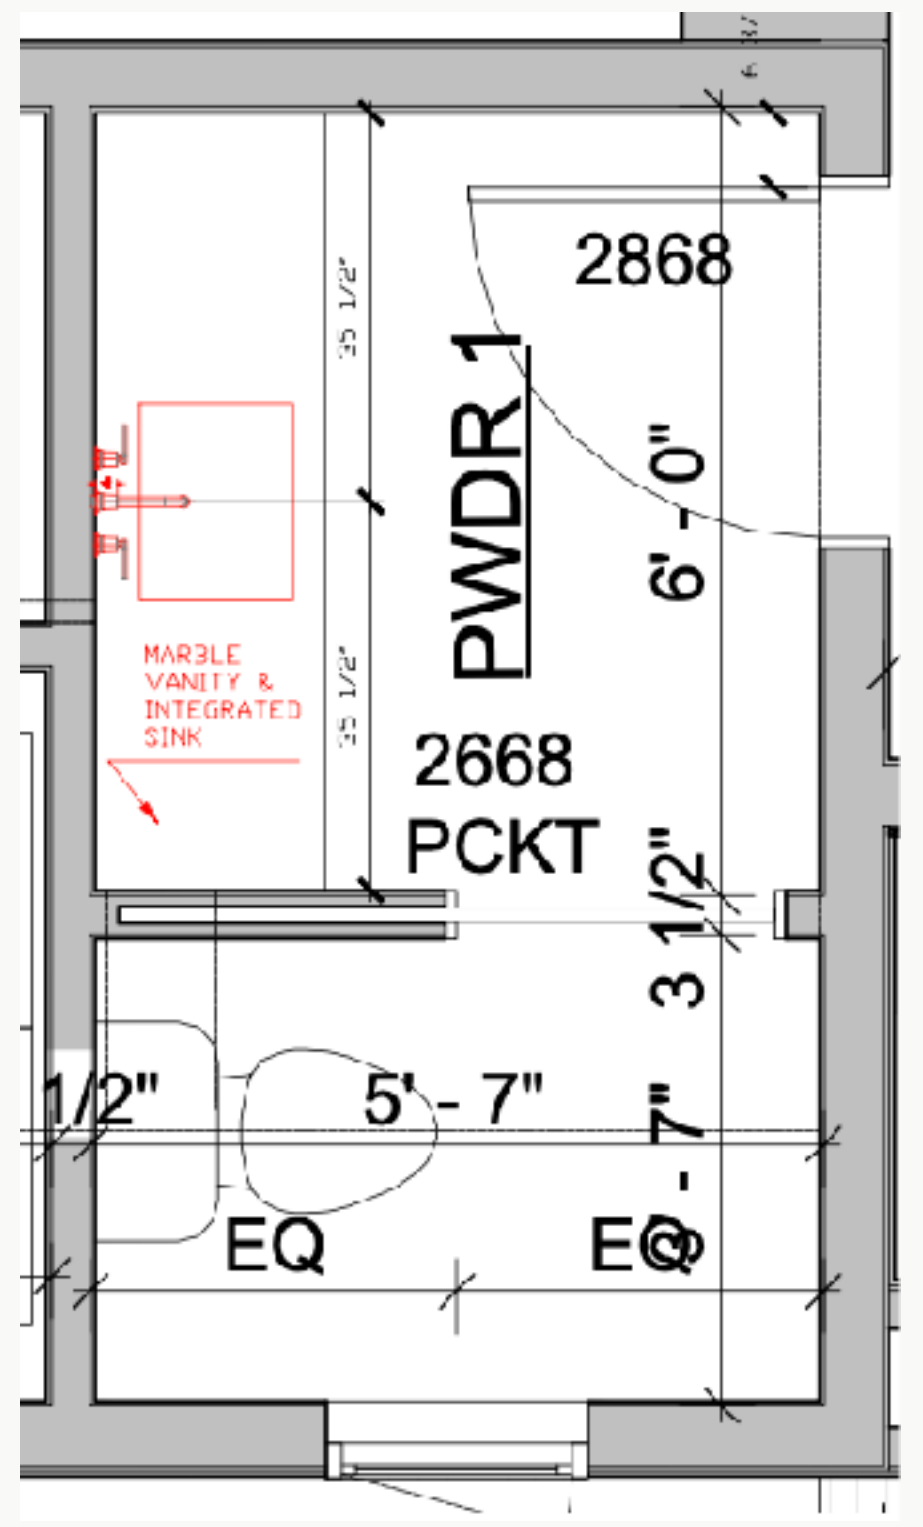

WEETH HOME

Thames Residence - Blackpool Rd.

COUNTERTOP SELECTION RECAP

71"W 21"D Floating Vanity with Integrated Sink

Marble Integrated Sink Wall to Wall in Powder Room 1

Ogee Edge - No Backsplash

POWDER ROOM

SLAB OPTIONS

GRAMACO
Calacatta Corchia Honed -104

IMAGINE SURFACES
Calacatta Viola - Lot 1501 - 126x77

POWDER ROOM

Floating Console Table

Roughly 48"W x 12"D
Details to be drawn
REMNANT TO BE
SELECTED

LIVING ROOM