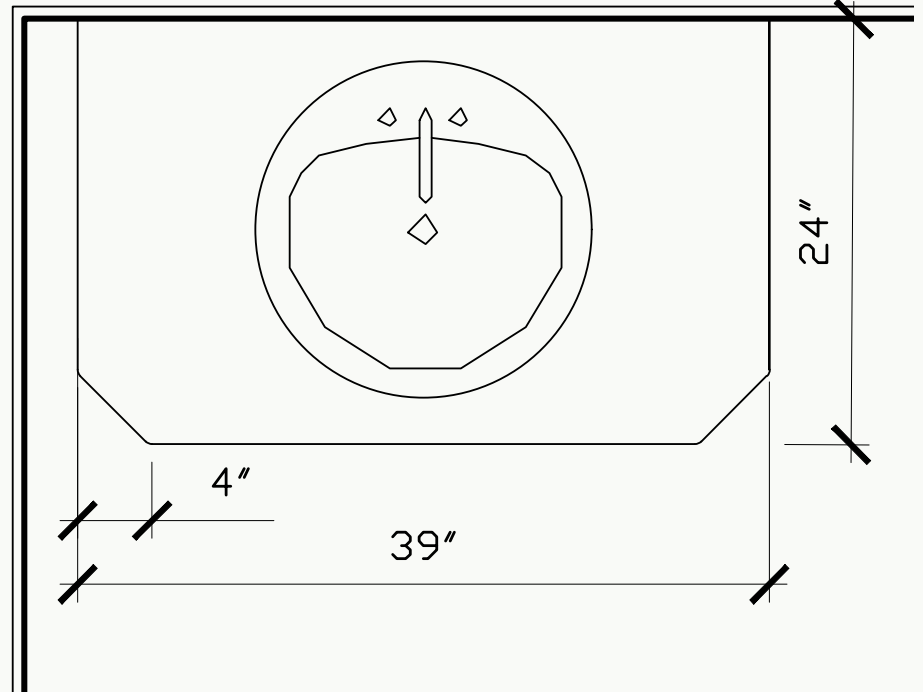

SLAB OPTIONS

Vanity Countertop & 7"H Backsplash,
Bench Top and Threshold Top

GRAMACO
WHITE CARRARA HONED -157

GRAMACO
CREMO DELICATO HONED 179779

IMAGINE SURFACES
White Carrara - Lot 1565 111x72

BATH 2

68"W Vanity, 24"D