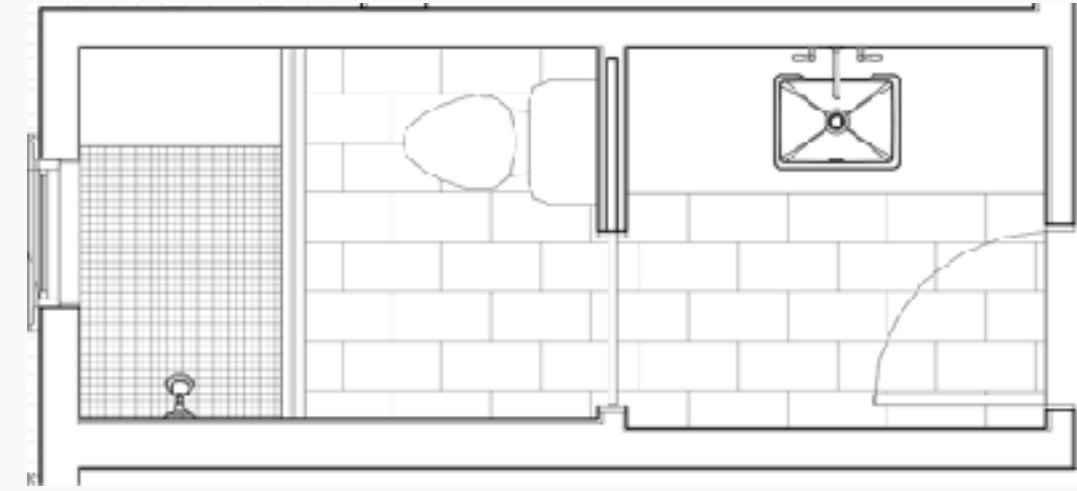

GUEST BATHROOM 3