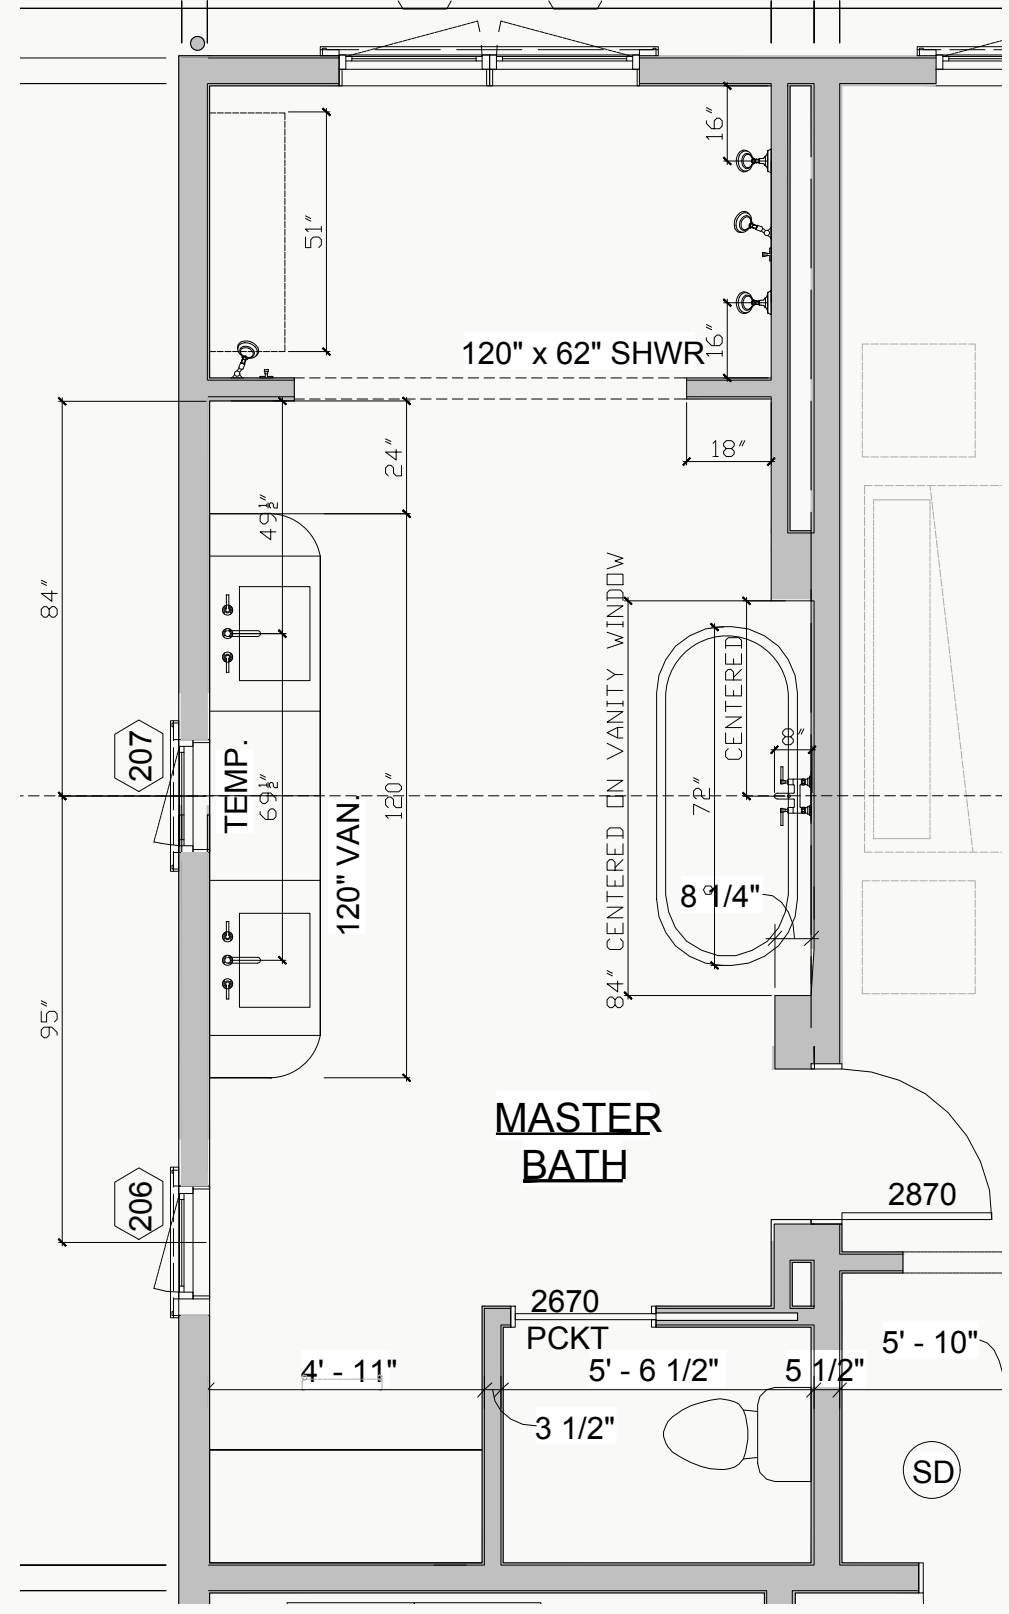

SLAB OPTIONS

Vanity Countertop & 7"H Backsplash,
Bench Top and Threshold Top

GRAMACO
WHITE CARRARA HONED -157

GRAMACO
CREMO DELICATO HONED 179779

IMAGINE SURFACES
White Carrara - Lot 1565 111x72

BATH 2

68"W Vanity, 24"D

Vanity Countertop & 7"H Backsplash,
Bench Top and Threshold Top

GRAMACO
Taj Mahal Premium Polished

IMAGINE SURFACES
Taj Mahal Leathered

GUEST BATHROOM 3

PRIMARY BATH SLAB

GRAMACO
Calacatta Corchia Honed 65

PRIMARY BATHROOM

24"D 61 1/2"W Vanity with 3" Backsplash

PRIMARY BATH MAKE UP VANITY

PRIMARY BATH

BATHTUB AREA

Slab or Tile Behind Bathtub in Alcove

SHOWER SLABS TO BE USED AROUND BOTTOM OF SHOWER WALLS, BENCH, NICHES, & JAMB

Zellige herringbone above
Tile or Slab Material
Slab Bench

PRIMARY BATH

120"x62" SHOWER