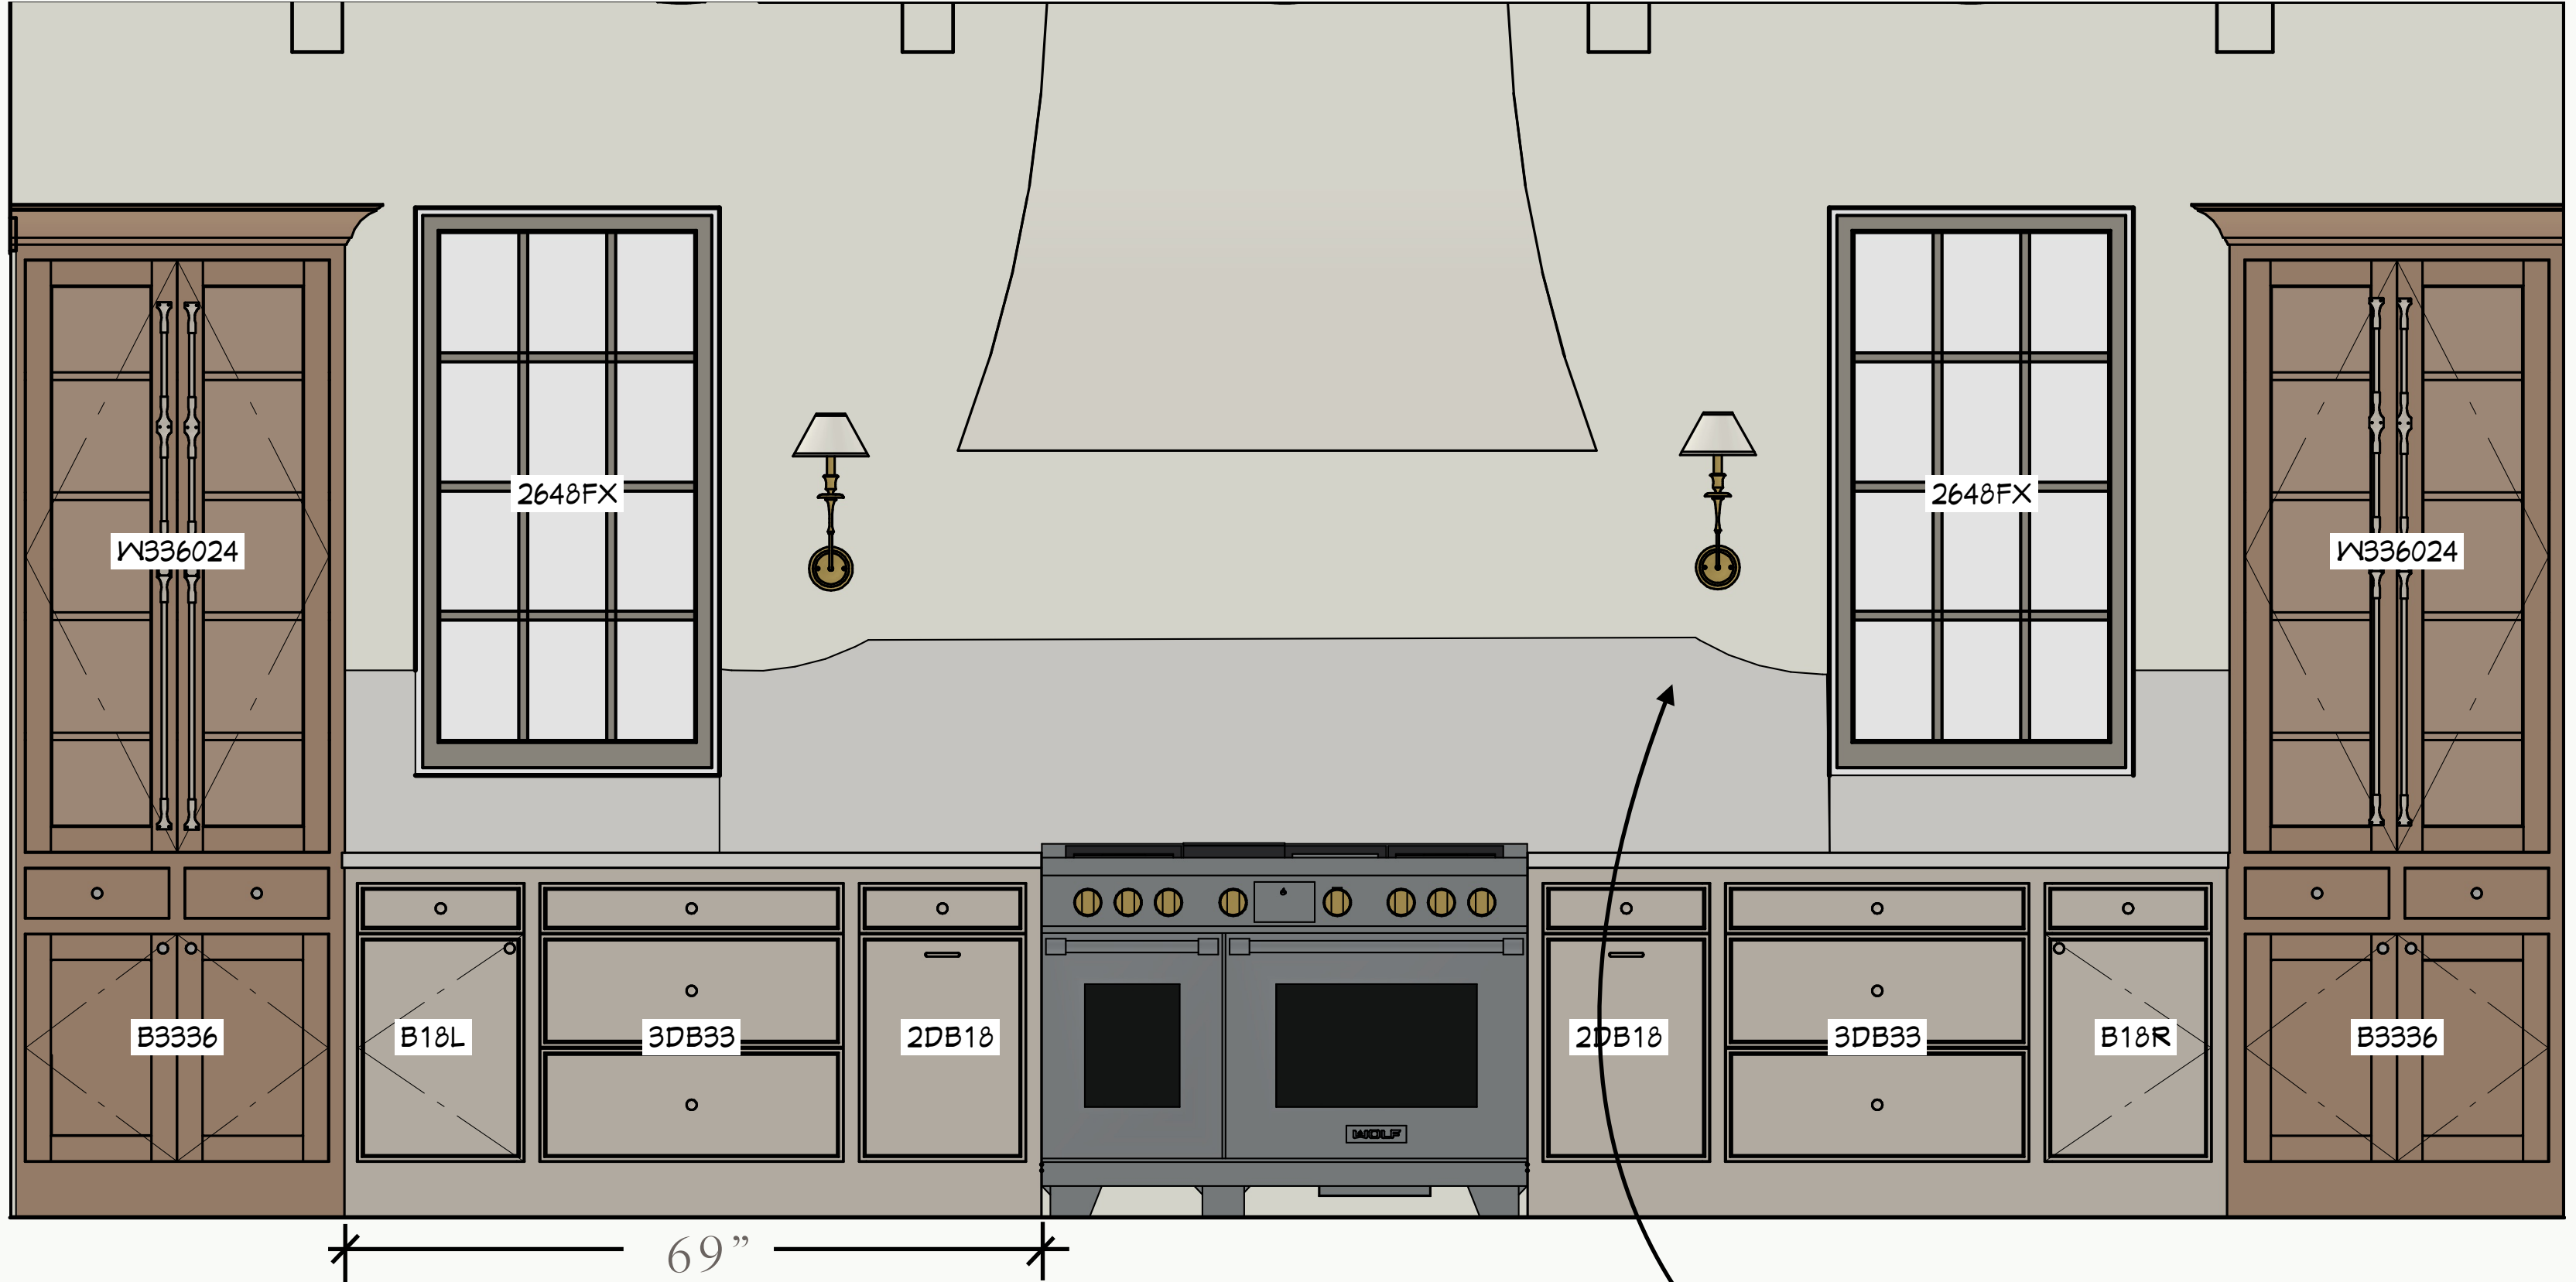

KITCHEN FLOOR PLAN

SLAB OPTIONS

GRAMACO
Arabescato Vagli Extra Honed - 158

IMAGINE SURFACES
Viola Classic - Lot 1523 - 136x77

IMAGINE SURFACES
Arabescato Corchia - Lot 1552 126x73

ELEVATION: RANGE WALL

Curved Backsplash Detail CAD Elevation Pending Final Cabinetry and Hood Drawings