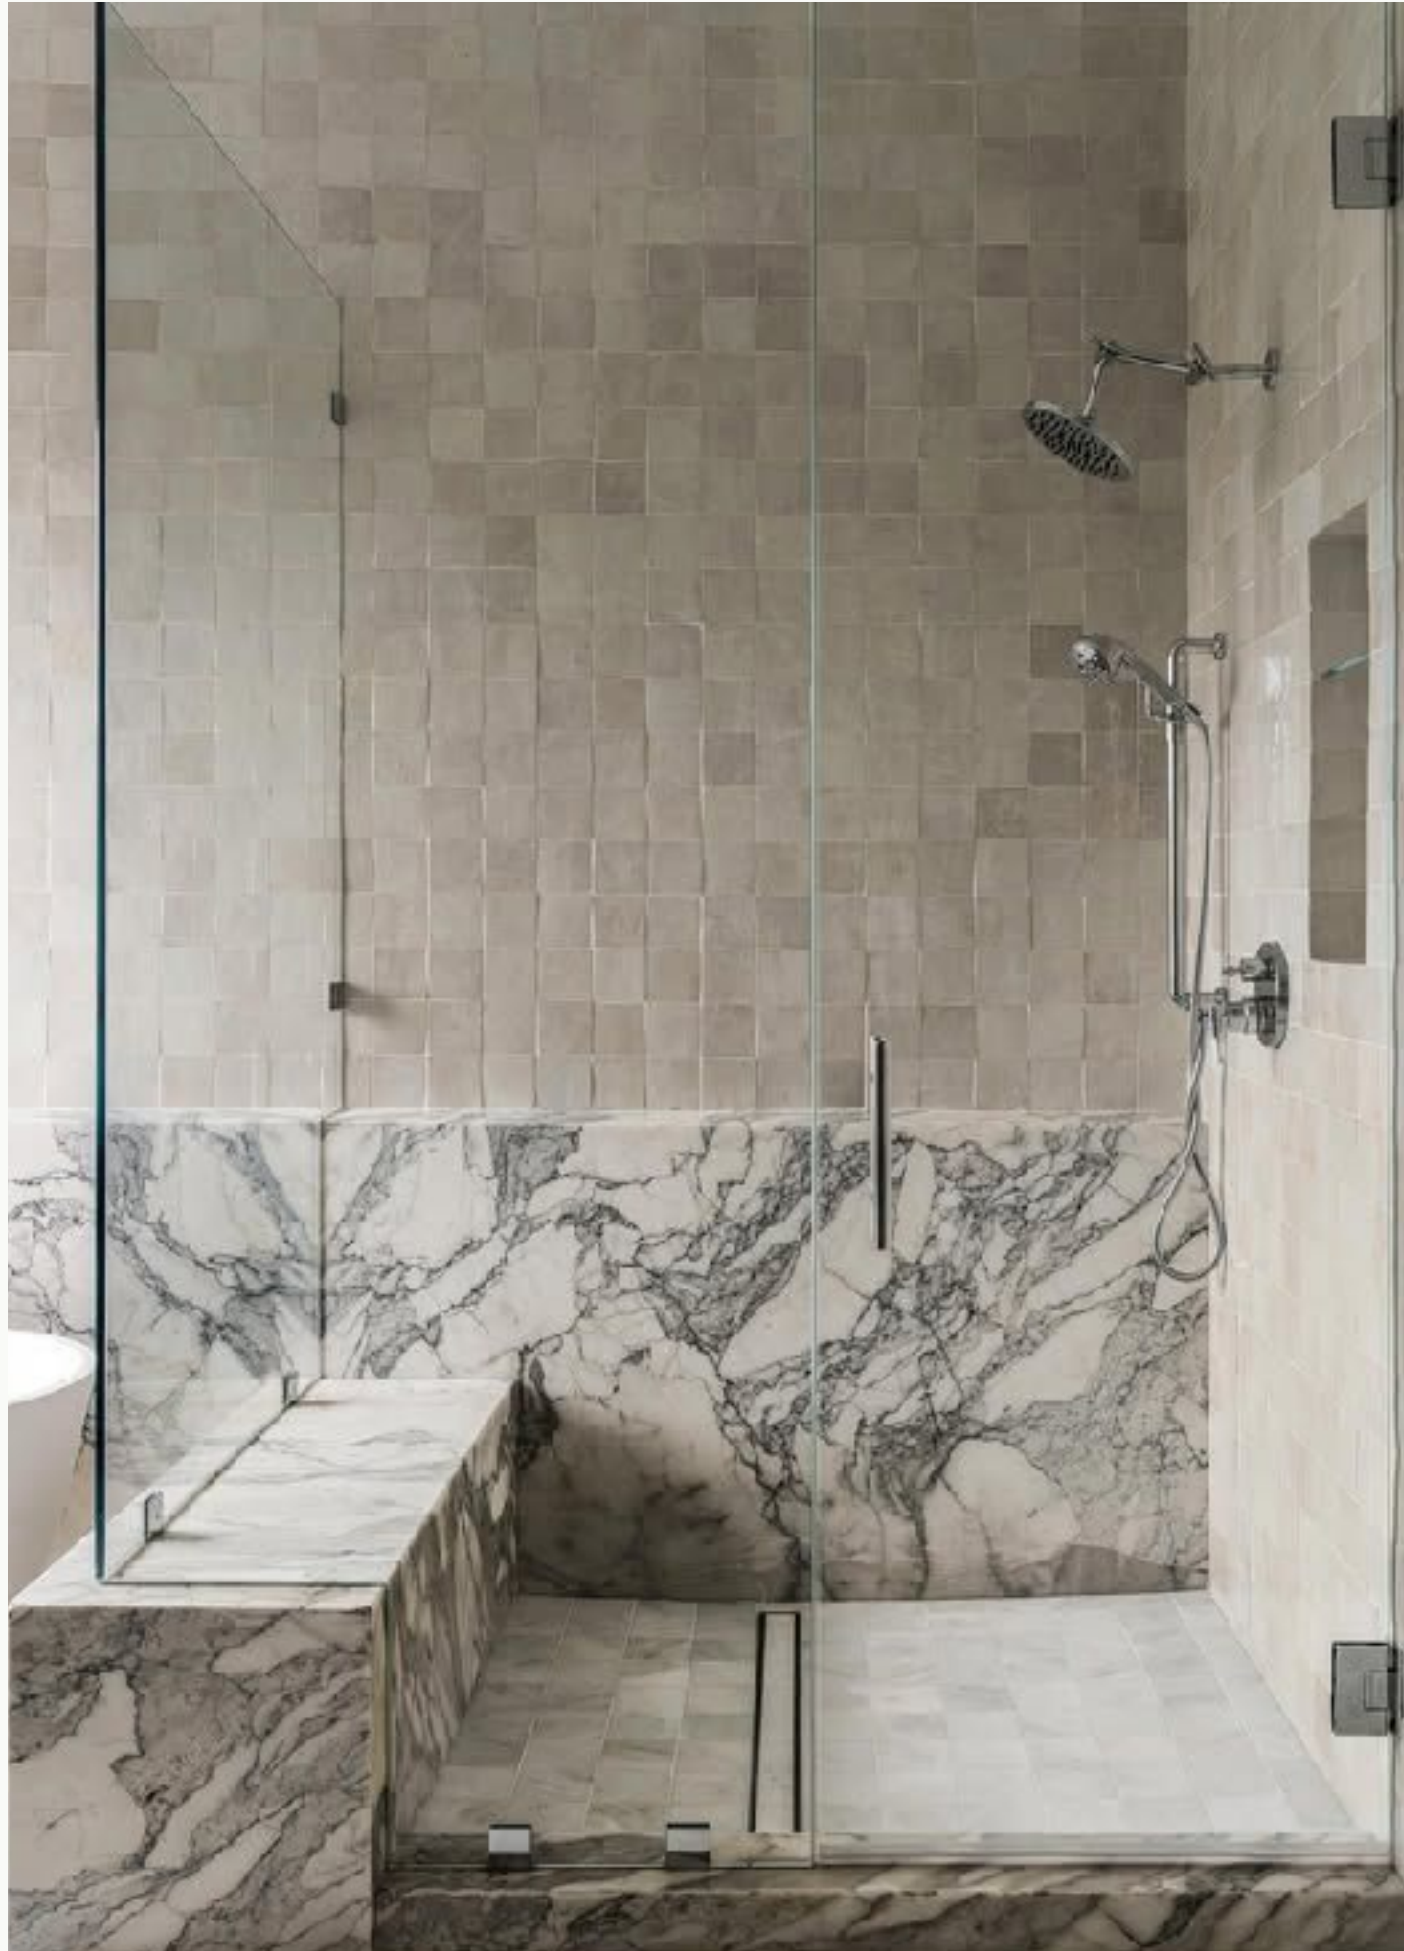

WEETH HOME

Thames Residence - Blackpool Rd.

COUNTERTOP SELECTION RECAP

71"W 21"D Floating Vanity with Integrated Sink

Marble Integrated Sink Wall to Wall in Powder Room 1

Ogee Edge - No Backsplash

POWDER ROOM

Vanity Countertop & 7"H Backsplash,
Bench Top and Threshold Top

GRAMACO
Taj Mahal Premium Polished

IMAGINE SURFACES
Taj Mahal Leathered

GUEST BATHROOM 3

PRIMARY BATH SLAB

GRAMACO
Calacatta Corchia Honed 65

PRIMARY BATHROOM

24"D 61 1/2"W Vanity with 3" Backsplash

PRIMARY BATH MAKE UP VANITY

PRIMARY BATH

BATHTUB AREA

Slab or Tile Behind Bathtub in Alcove

SHOWER SLABS TO BE USED AROUND BOTTOM OF SHOWER WALLS, BENCH, NICHES, & JAMB

Zellige herringbone above
Tile or Slab Material
Slab Bench

PRIMARY BATH

120"x62" SHOWER