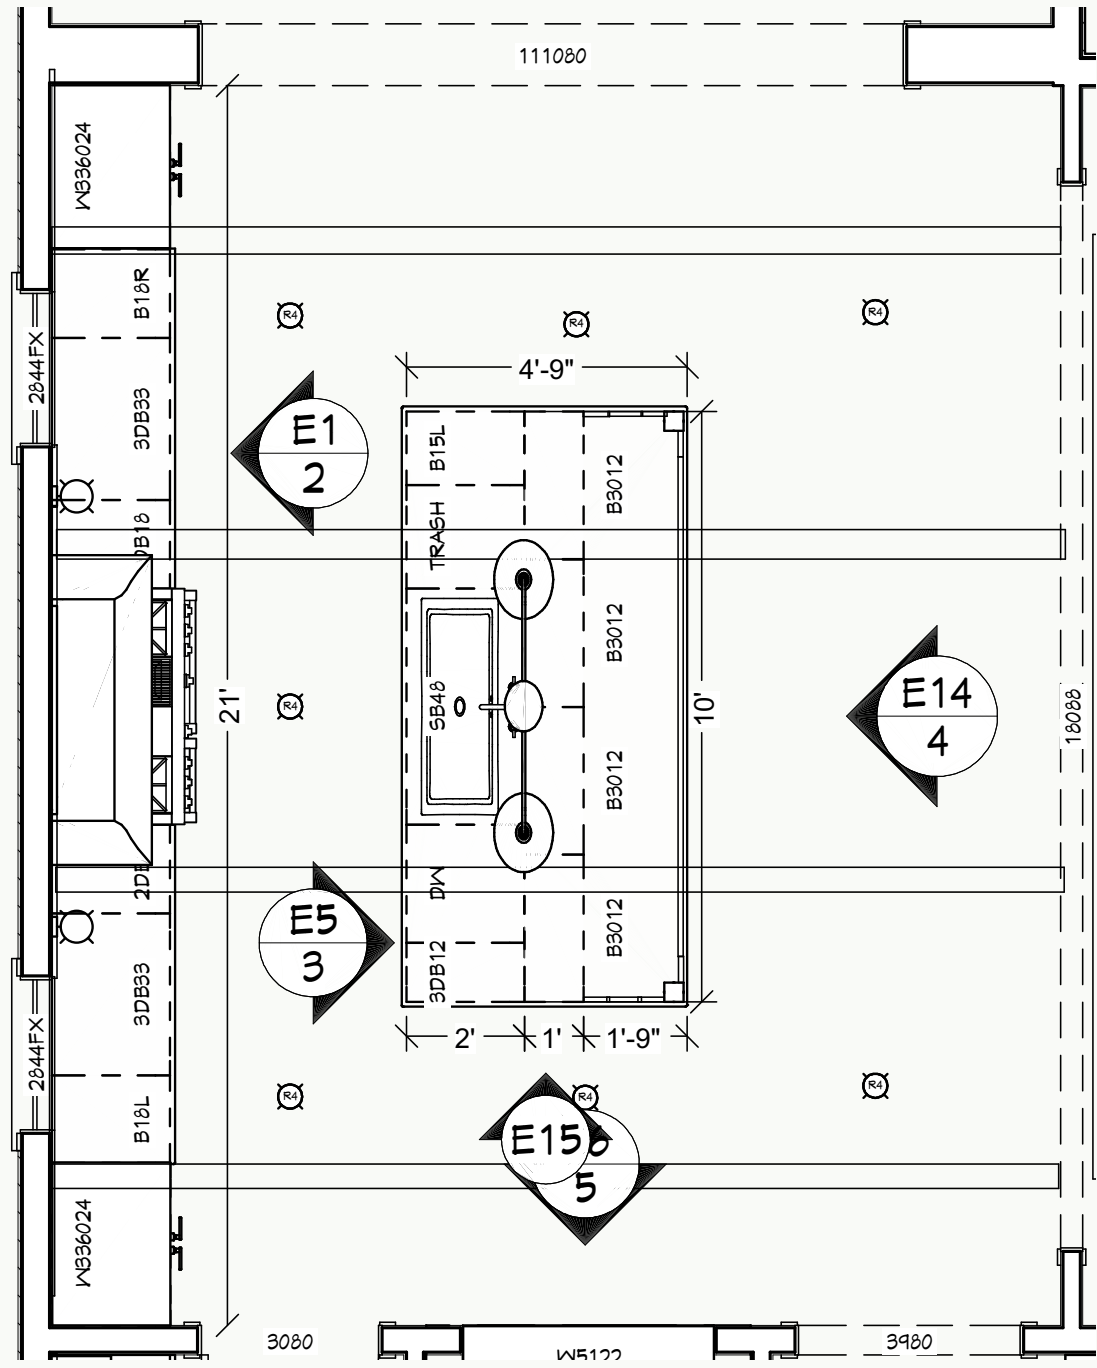

KITCHEN

KITCHEN