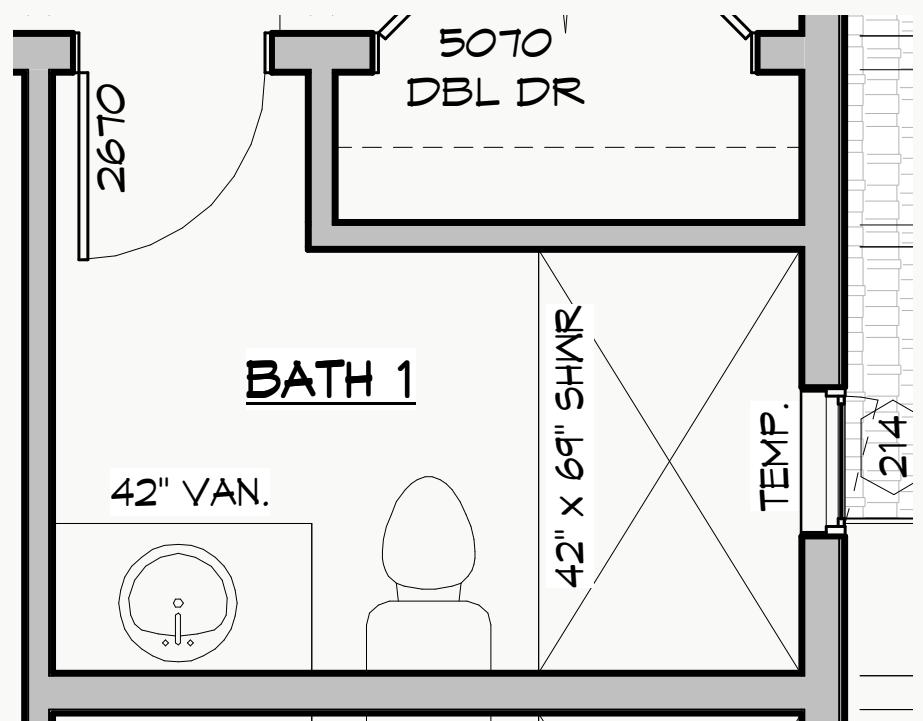

SLAB OPTIONS

ELEVATION: BAR

GRAMACO
Jade Mirage Honed - 0128

BAR

SLAB OPTIONS

Vanity Countertop & Backsplash,
Bench Top and Threshold Top

GRAMACO
Calacatta Rhino Rose Honed - 17387

GUEST BATHROOM 1

SLAB OPTIONS

Vanity Countertop & 7"H Backsplash,
Bench Top and Threshold Top

GRAMACO
WHITE CARRARA HONED -157

GRAMACO
CREMO DELICATO HONED 179779

IMAGINE SURFACES
White Carrara - Lot 1565 111x72

BATH 2

68"W Vanity, 24"D