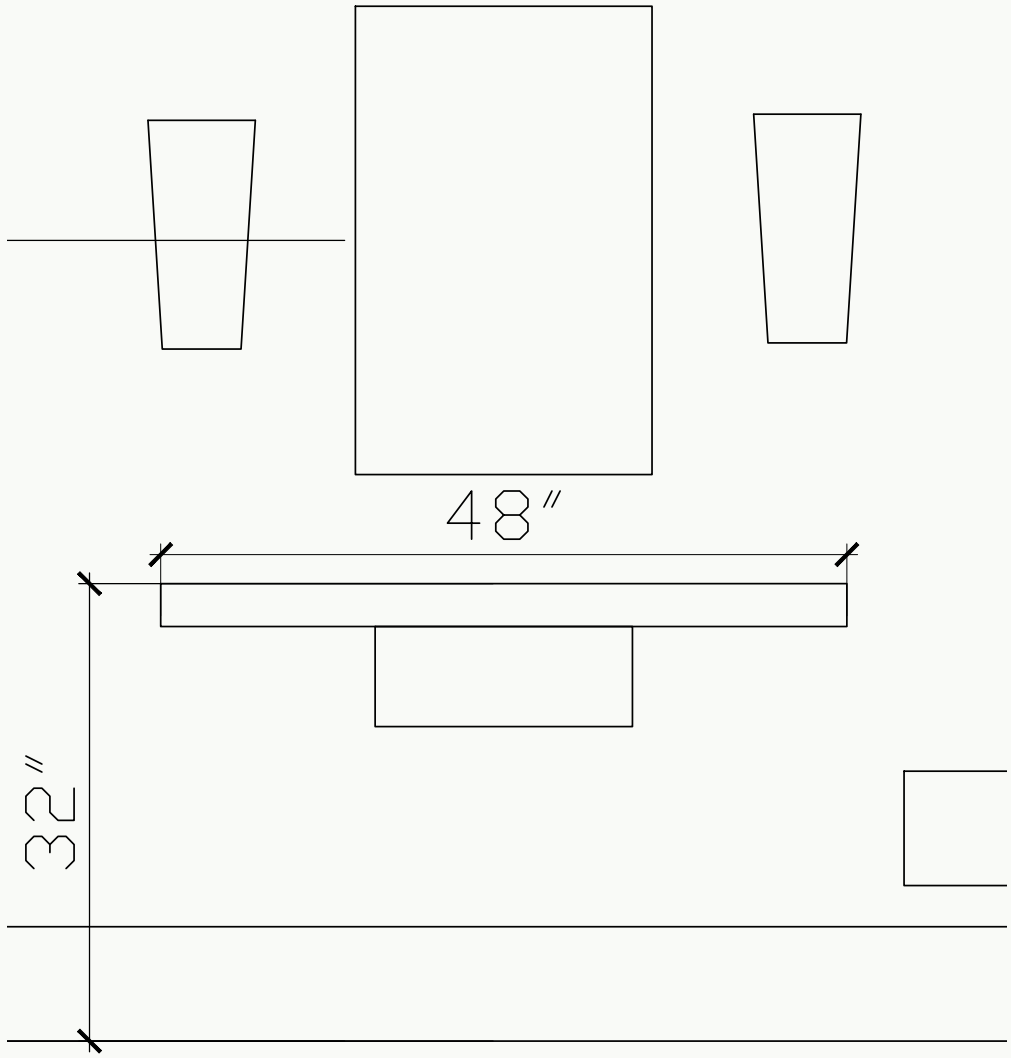

WEETH HOME

Thames Residence - Blackpool Rd.

COUNTERTOP SELECTION RECAP

71"W 21"D Floating Vanity with Integrated Sink

Marble Integrated Sink Wall to Wall in Powder Room 1

Ogee Edge - No Backsplash

POWDER ROOM

SLAB OPTIONS

GRAMACO
Calacatta Corchia Honed -104

IMAGINE SURFACES
Calacatta Viola - Lot 1501 - 126x77

POWDER ROOM

Floating Console Table

Roughly 48"W x 12"D
Details to be drawn
REMNANT TO BE
SELECTED

LIVING ROOM

Zellige herringbone above
Tile or Slab Material
Slab Bench

PRIMARY BATH

120"x62" SHOWER