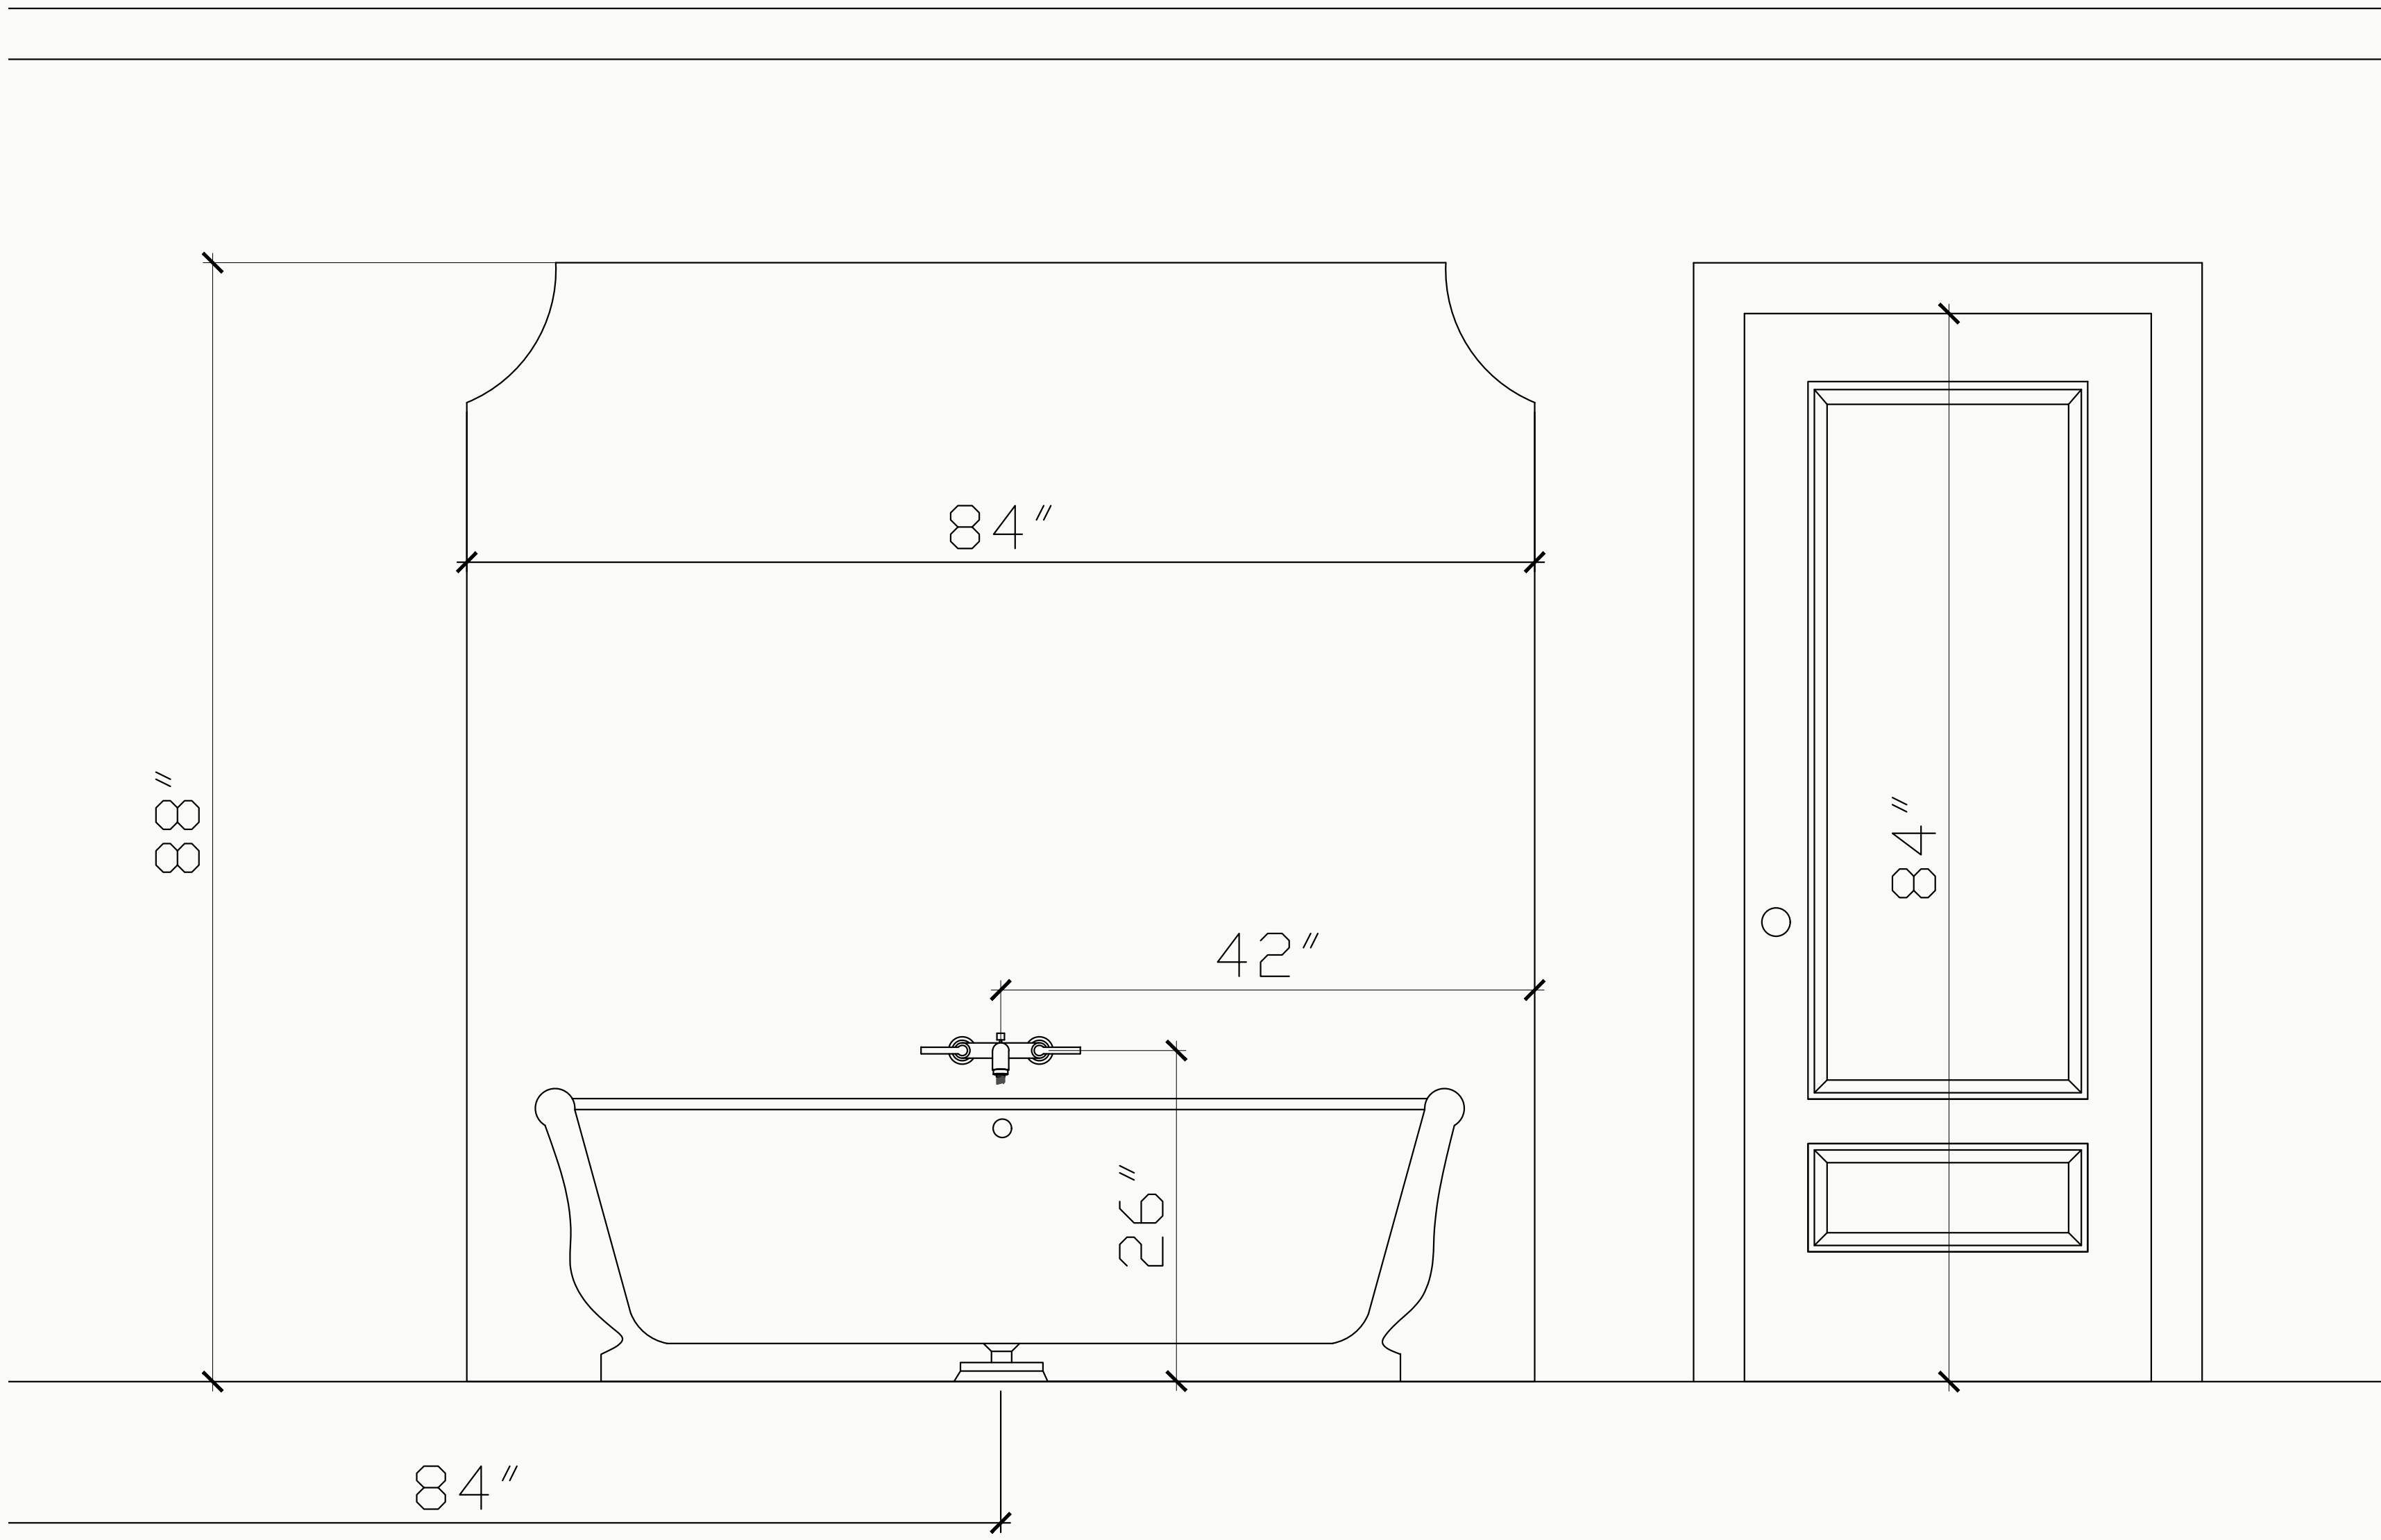

PRIMARY BATHROOM

24"D 61 1/2"W Vanity with 3" Backsplash

PRIMARY BATH MAKE UP VANITY

PRIMARY BATH

BATHTUB AREA

Slab or Tile Behind Bathtub in Alcove

SHOWER SLABS TO BE USED AROUND BOTTOM OF SHOWER WALLS, BENCH, NICHES, & JAMB

Zellige herringbone above
Tile or Slab Material
Slab Bench

PRIMARY BATH

120"x62" SHOWER