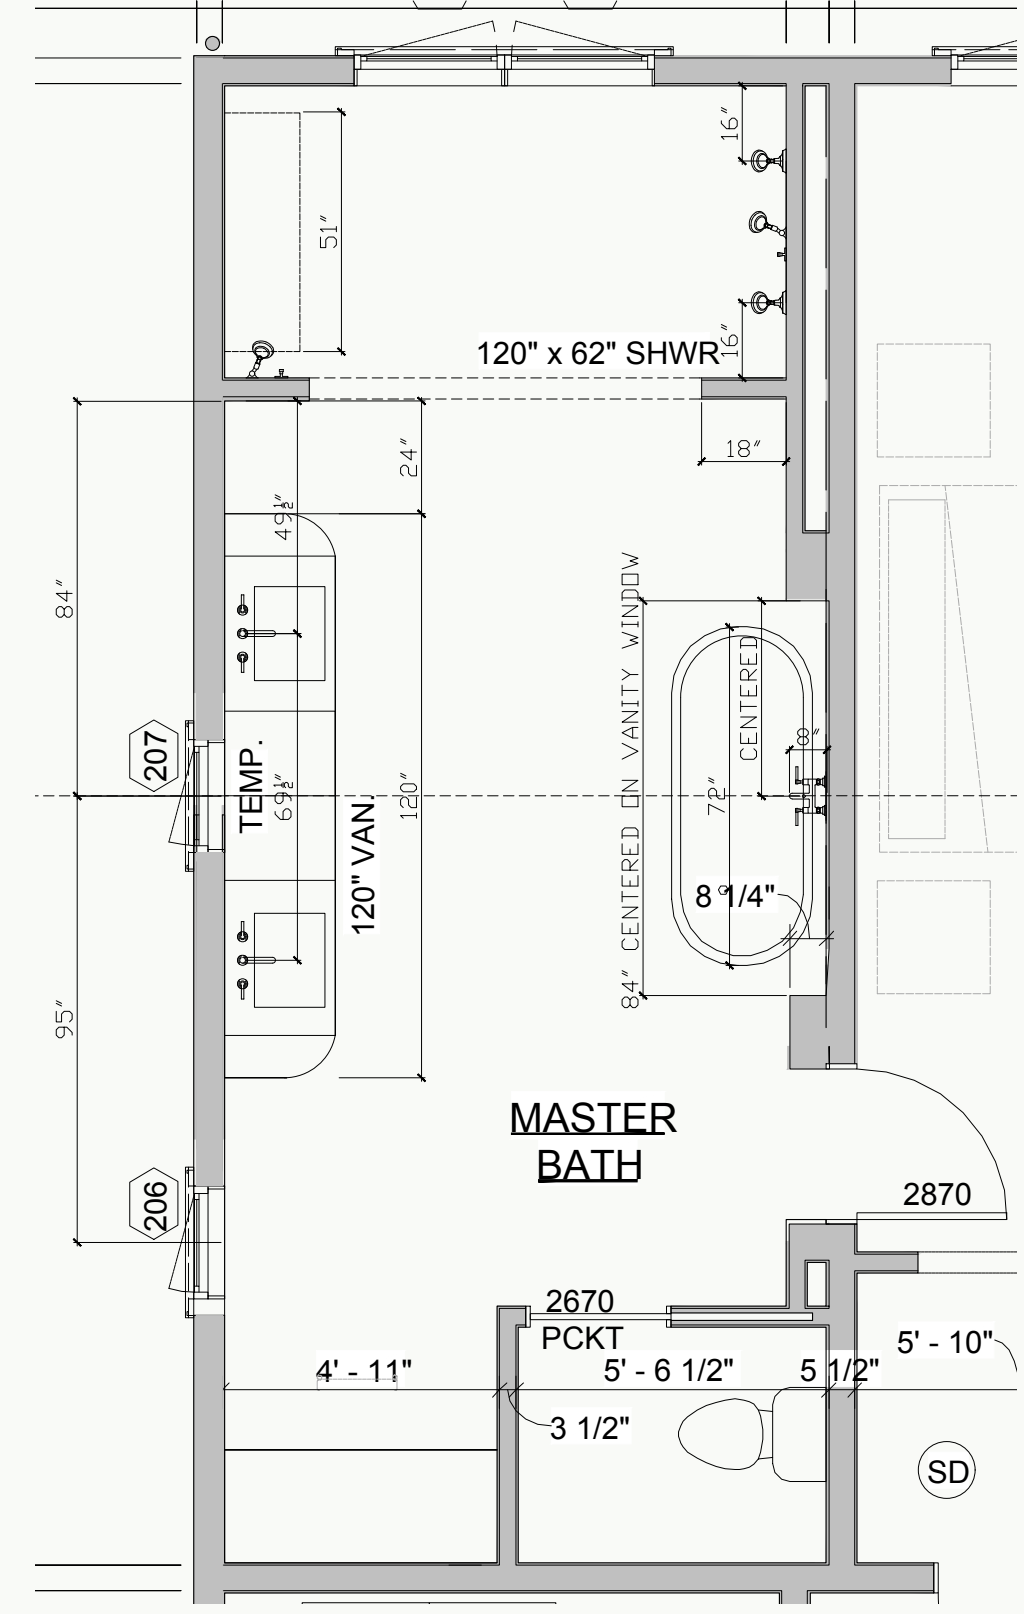

WEETH HOME

Thames Residence - Blackpool Rd.

COUNTERTOP SELECTION RECAP

71"W 21"D Floating Vanity with Integrated Sink

Marble Integrated Sink Wall to Wall in Powder Room 1

Ogee Edge - No Backsplash

POWDER ROOM

PRIMARY BATHROOM

24"D 61 1/2"W Vanity with 3" Backsplash

PRIMARY BATH MAKE UP VANITY

PRIMARY BATH

BATHTUB AREA

Slab or Tile Behind Bathtub in Alcove

SHOWER SLABS TO BE USED AROUND BOTTOM OF SHOWER WALLS, BENCH, NICHES, & JAMB

Zellige herringbone above
Tile or Slab Material
Slab Bench

PRIMARY BATH

120"x62" SHOWER