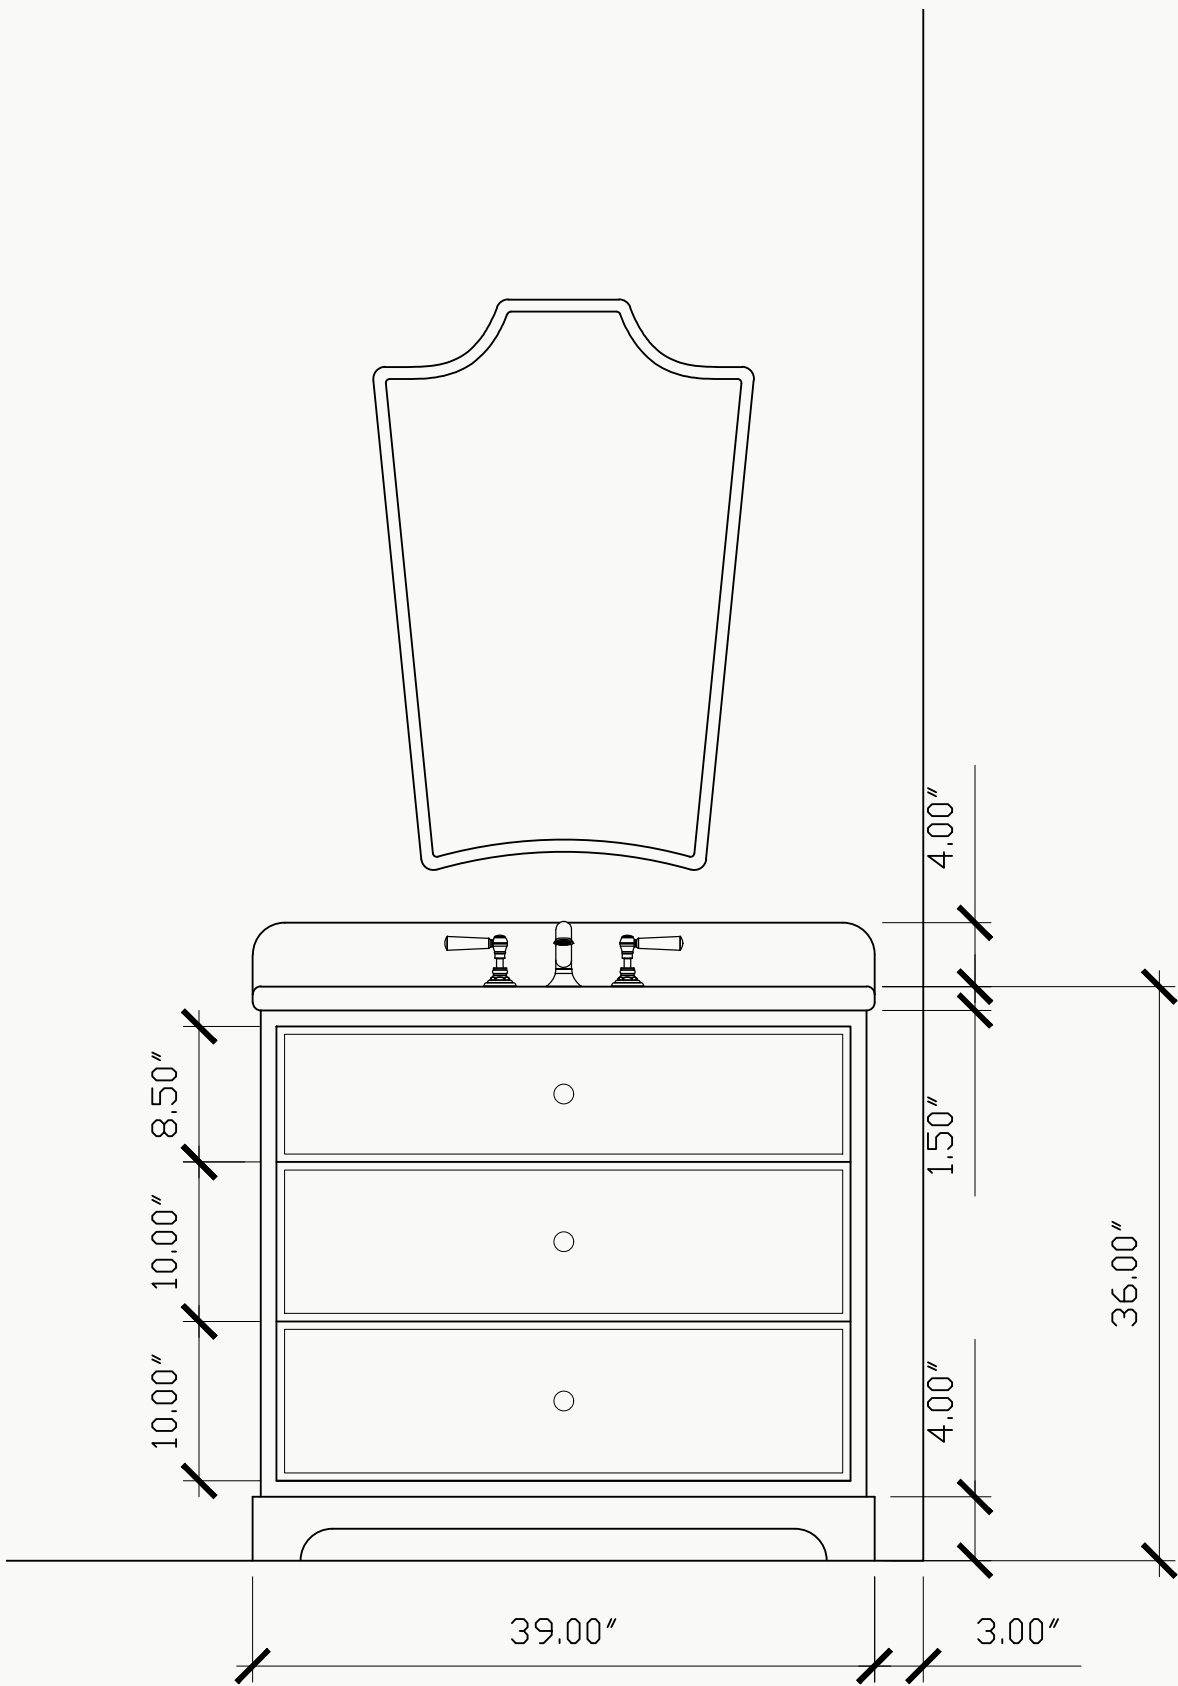

SLAB OPTIONS

ELEVATION: BAR

GRAMACO
Jade Mirage Honed - 0128

BAR

SLAB OPTIONS

Vanity Countertop & Backsplash,
Bench Top and Threshold Top

GRAMACO
Calacatta Rhino Rose Honed - 17387

GUEST BATHROOM 1