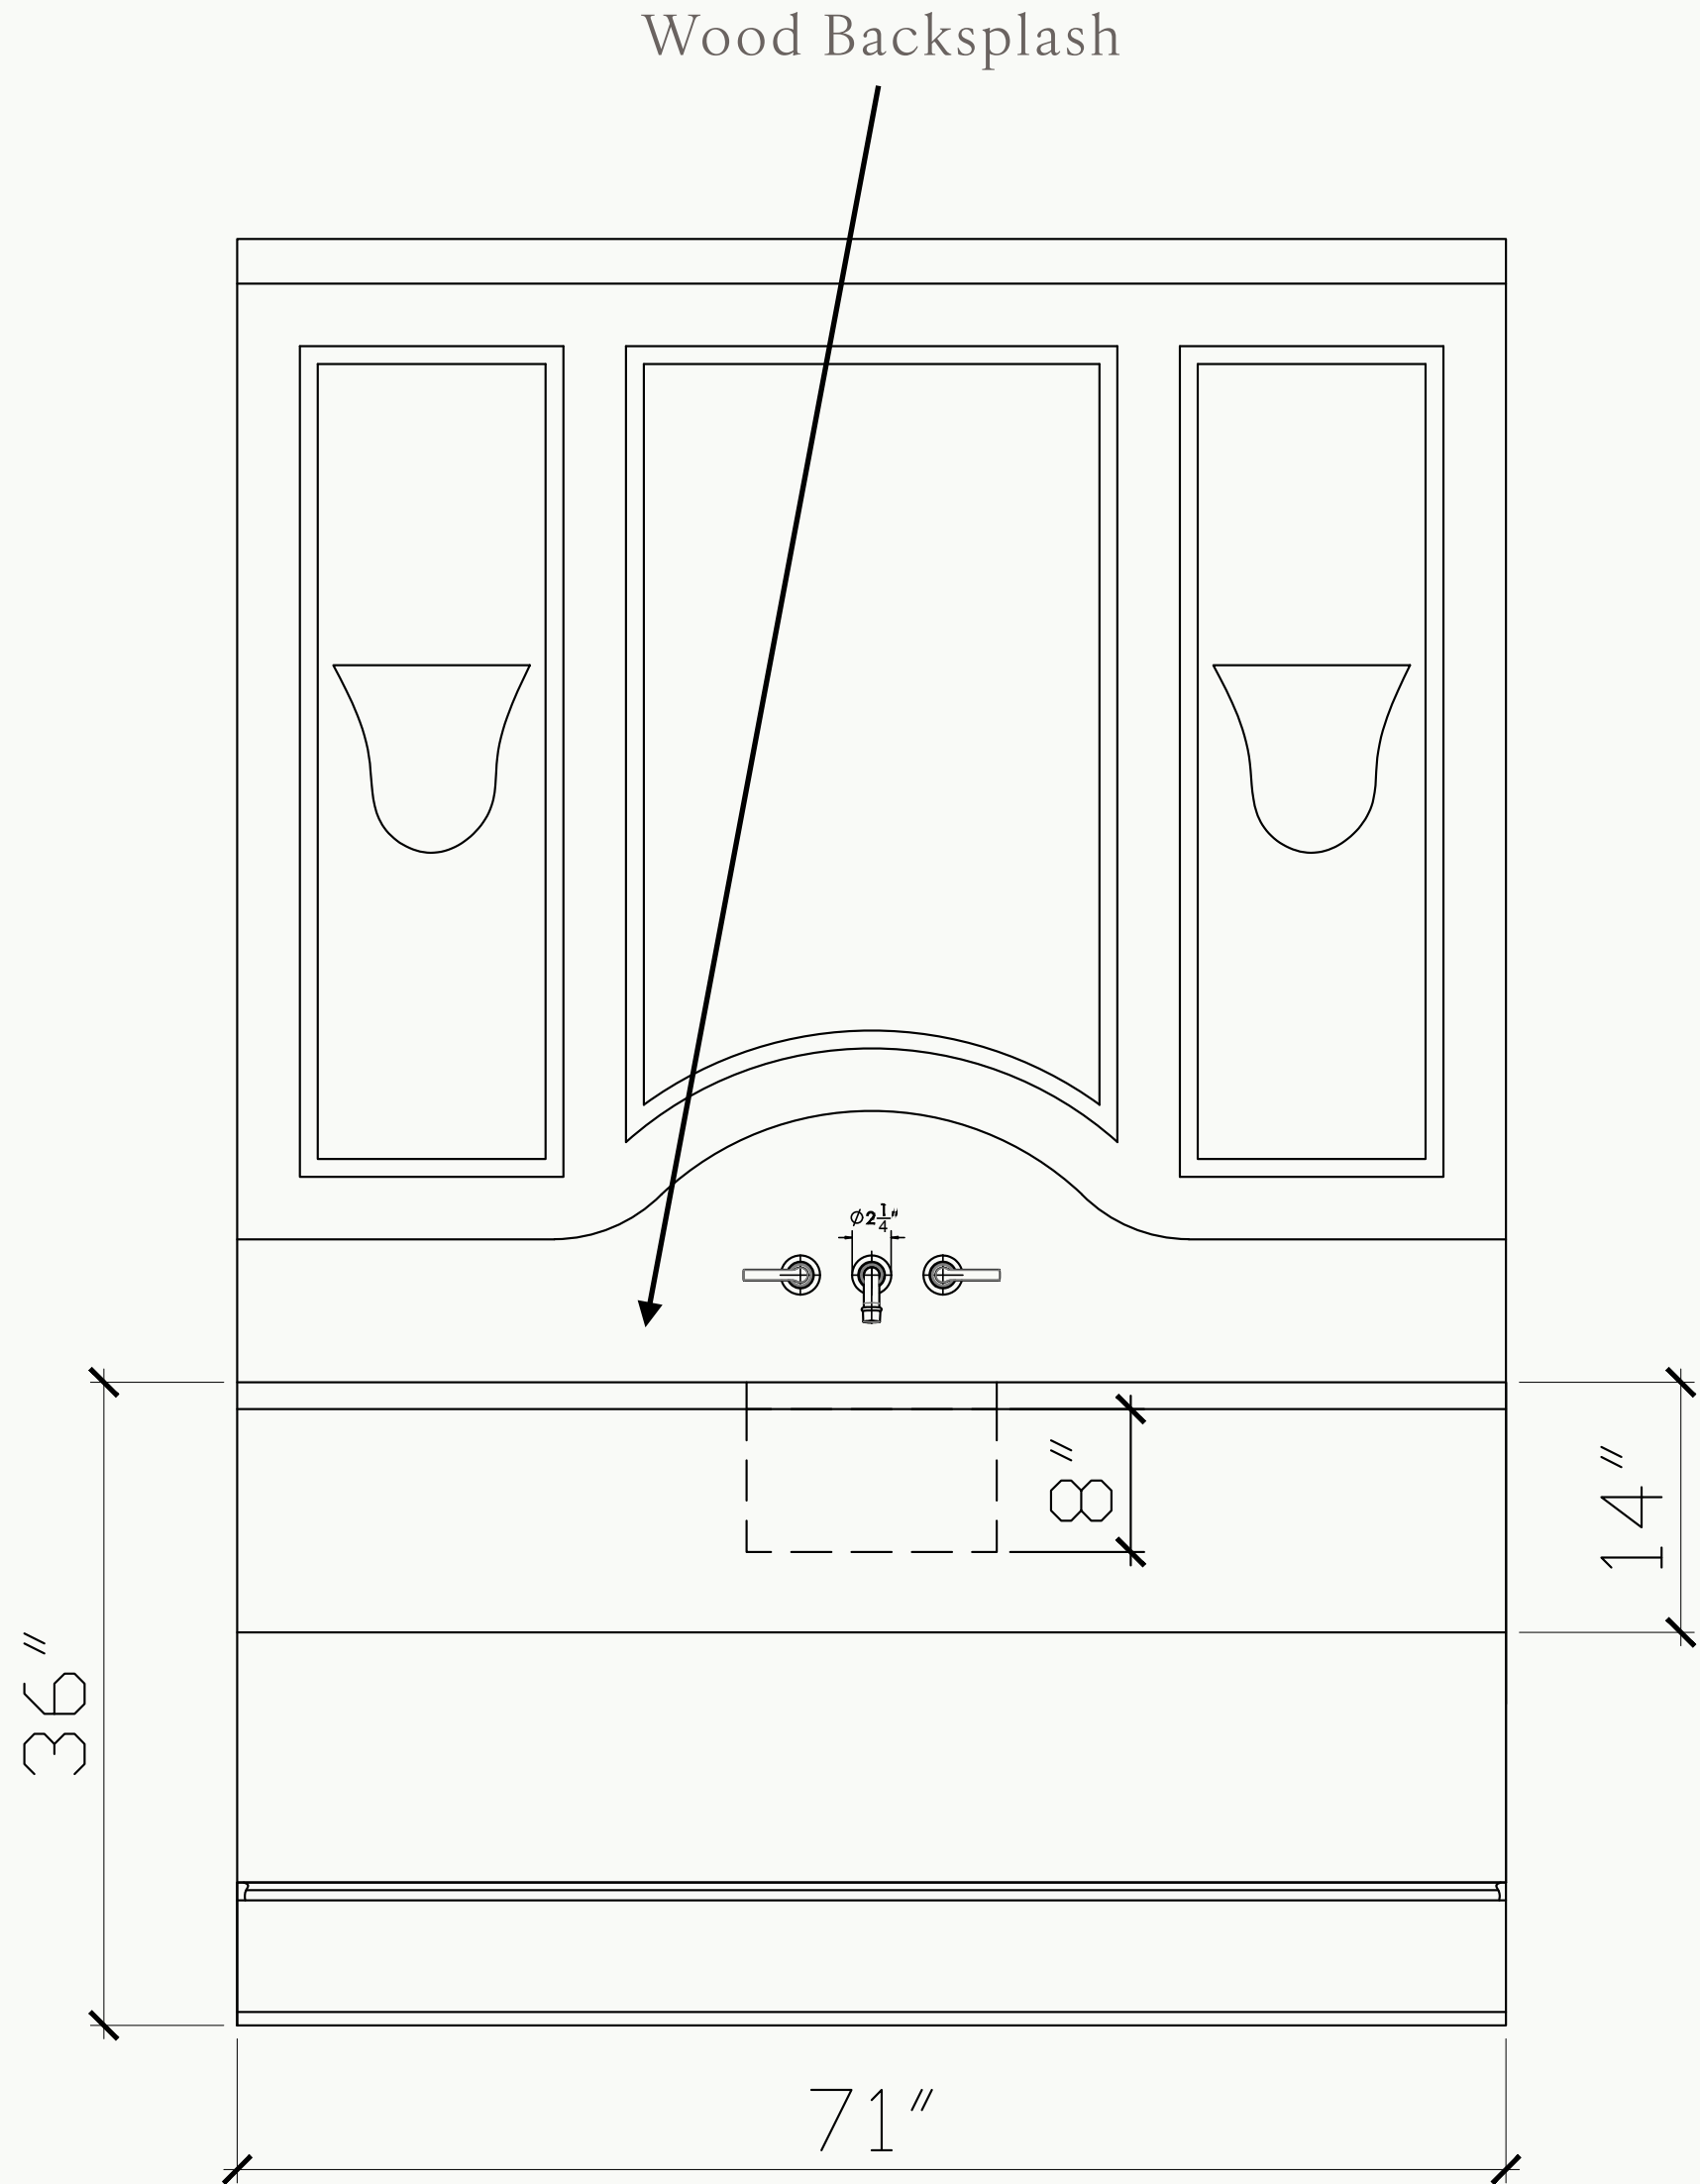

WEETH HOME

Thames Residence - Blackpool Rd.

COUNTERTOP SELECTION RECAP

71"W 21"D Floating Vanity with Integrated Sink

Marble Integrated Sink Wall to Wall in Powder Room 1

Ogee Edge - No Backsplash

POWDER ROOM

SLAB OPTIONS

GRAMACO
Calacatta Corchia Honed -104

IMAGINE SURFACES
Calacatta Viola - Lot 1501 - 126x77

POWDER ROOM

Floating Console Table

Roughly 48"W x 12"D
Details to be drawn
REMNANT TO BE
SELECTED

LIVING ROOM