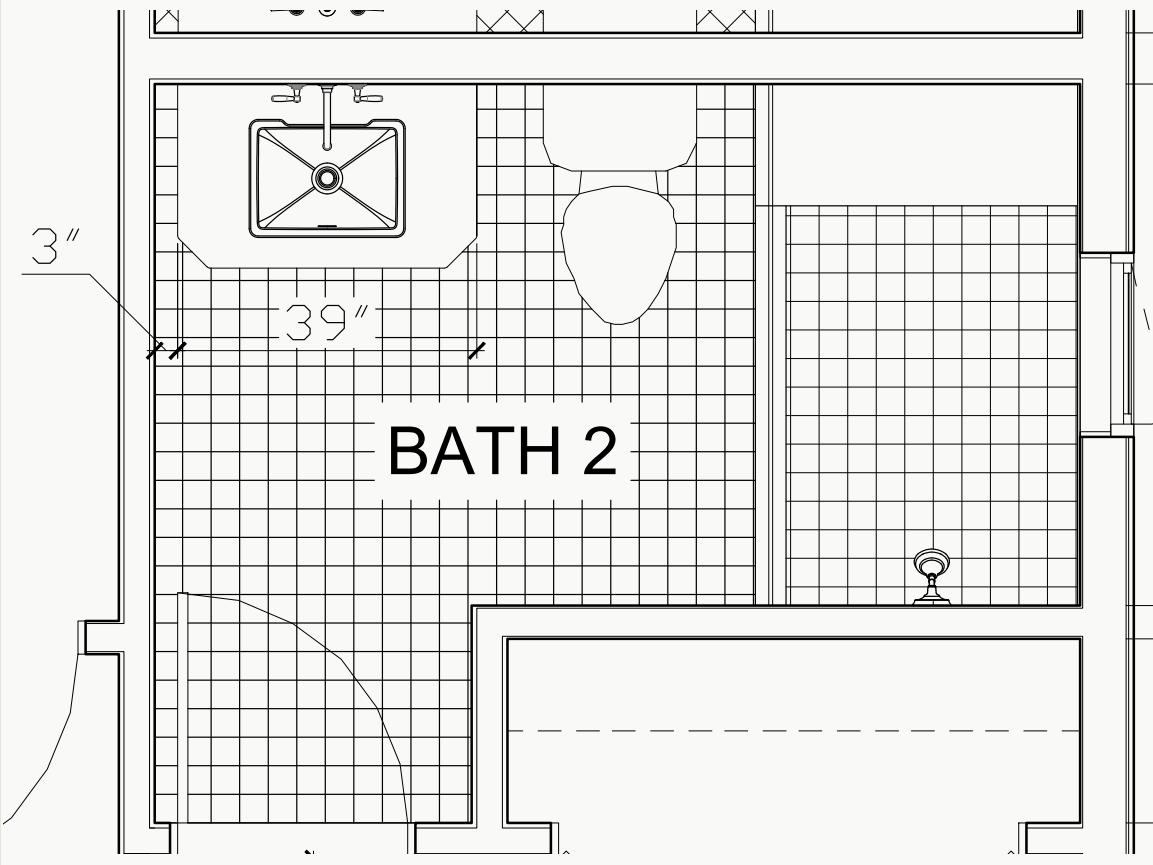

SLAB OPTIONS

ELEVATION: BAR

GRAMACO
Jade Mirage Honed - 0128

BAR

SLAB OPTIONS

Vanity Countertop & Backsplash,
Bench Top and Threshold Top

GRAMACO
Calacatta Rhino Rose Honed - 17387

GUEST BATHROOM 1

SLAB OPTIONS

Vanity Countertop & 7"H Backsplash,
Bench Top and Threshold Top

GRAMACO
WHITE CARRARA HONED -157

GRAMACO
CREMO DELICATO HONED 179779

IMAGINE SURFACES
White Carrara - Lot 1565 111x72

BATH 2

68"W Vanity, 24"D

Vanity Countertop & 7"H Backsplash,
Bench Top and Threshold Top

GRAMACO
Taj Mahal Premium Polished

IMAGINE SURFACES
Taj Mahal Leathered

GUEST BATHROOM 3

PRIMARY BATH SLAB

GRAMACO
Calacatta Corchia Honed 65

Zellige herringbone above
Tile or Slab Material
Slab Bench

PRIMARY BATH

120"x62" SHOWER