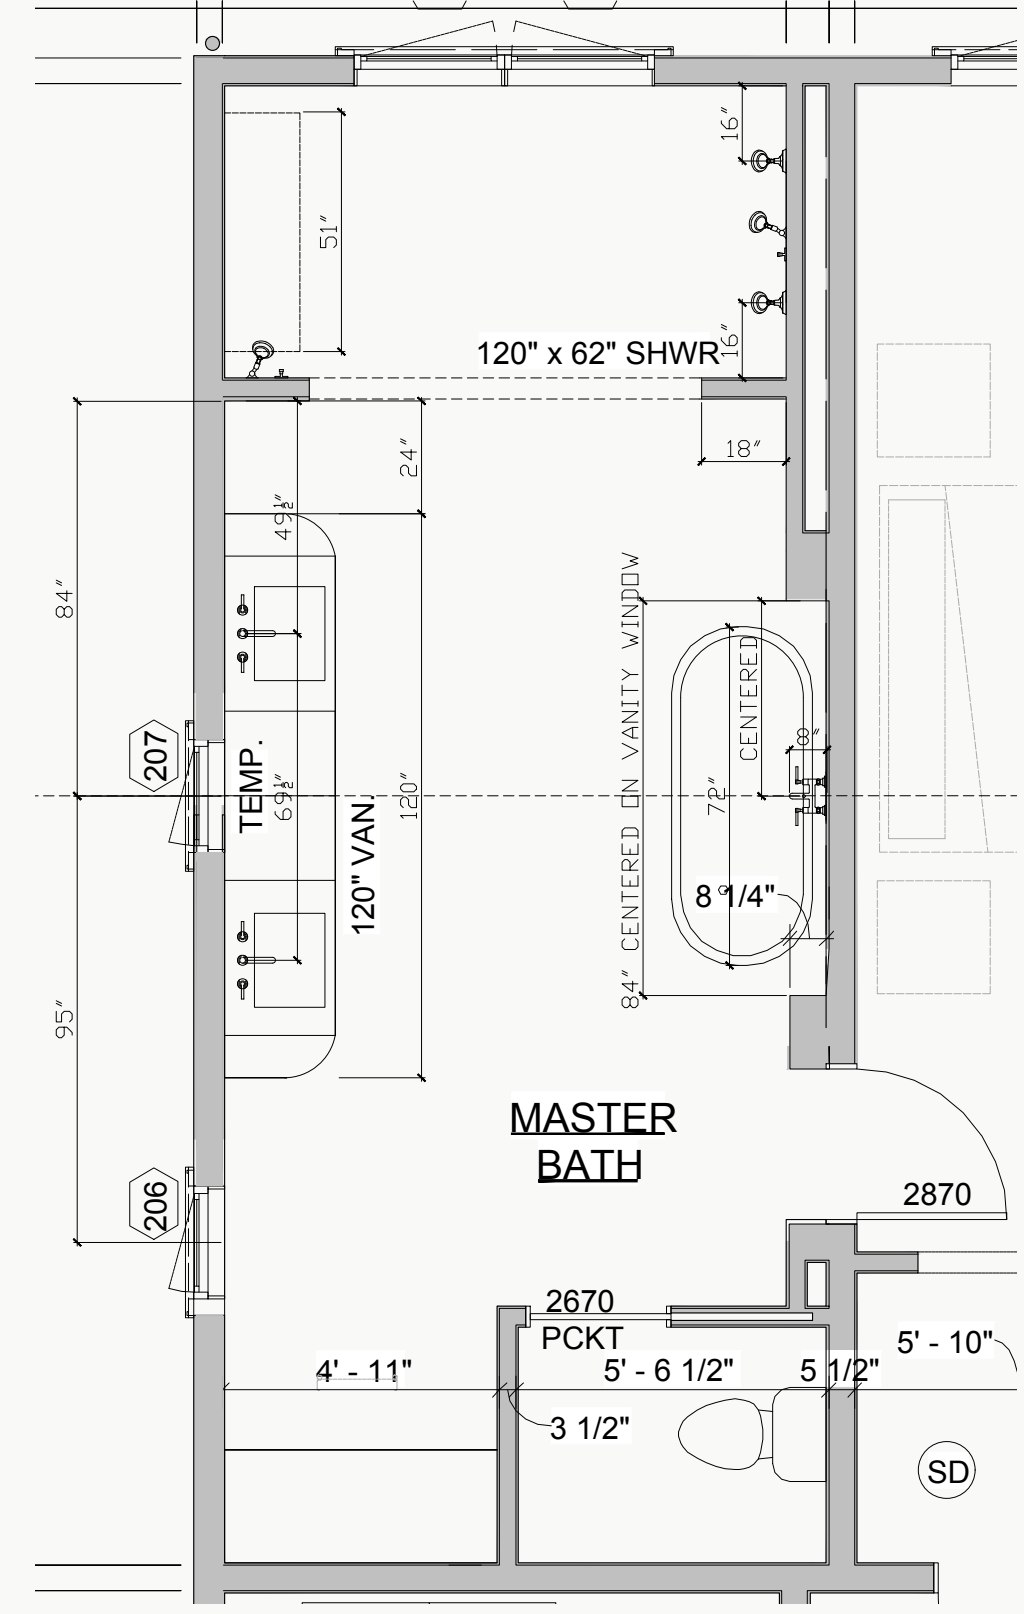

Vanity Countertop & 7"H Backsplash,
Bench Top and Threshold Top

GRAMACO
Taj Mahal Premium Polished

IMAGINE SURFACES
Taj Mahal Leathered

GUEST BATHROOM 3

PRIMARY BATH SLAB

GRAMACO
Calacatta Corchia Honed 65

PRIMARY BATHROOM

24"D 61 1/2"W Vanity with 3" Backsplash

PRIMARY BATH MAKE UP VANITY

PRIMARY BATH

BATHTUB AREA

Slab or Tile Behind Bathtub in Alcove

SHOWER SLABS TO BE USED AROUND BOTTOM OF SHOWER WALLS, BENCH, NICHES, & JAMB

Zellige herringbone above
Tile or Slab Material
Slab Bench

PRIMARY BATH

120"x62" SHOWER