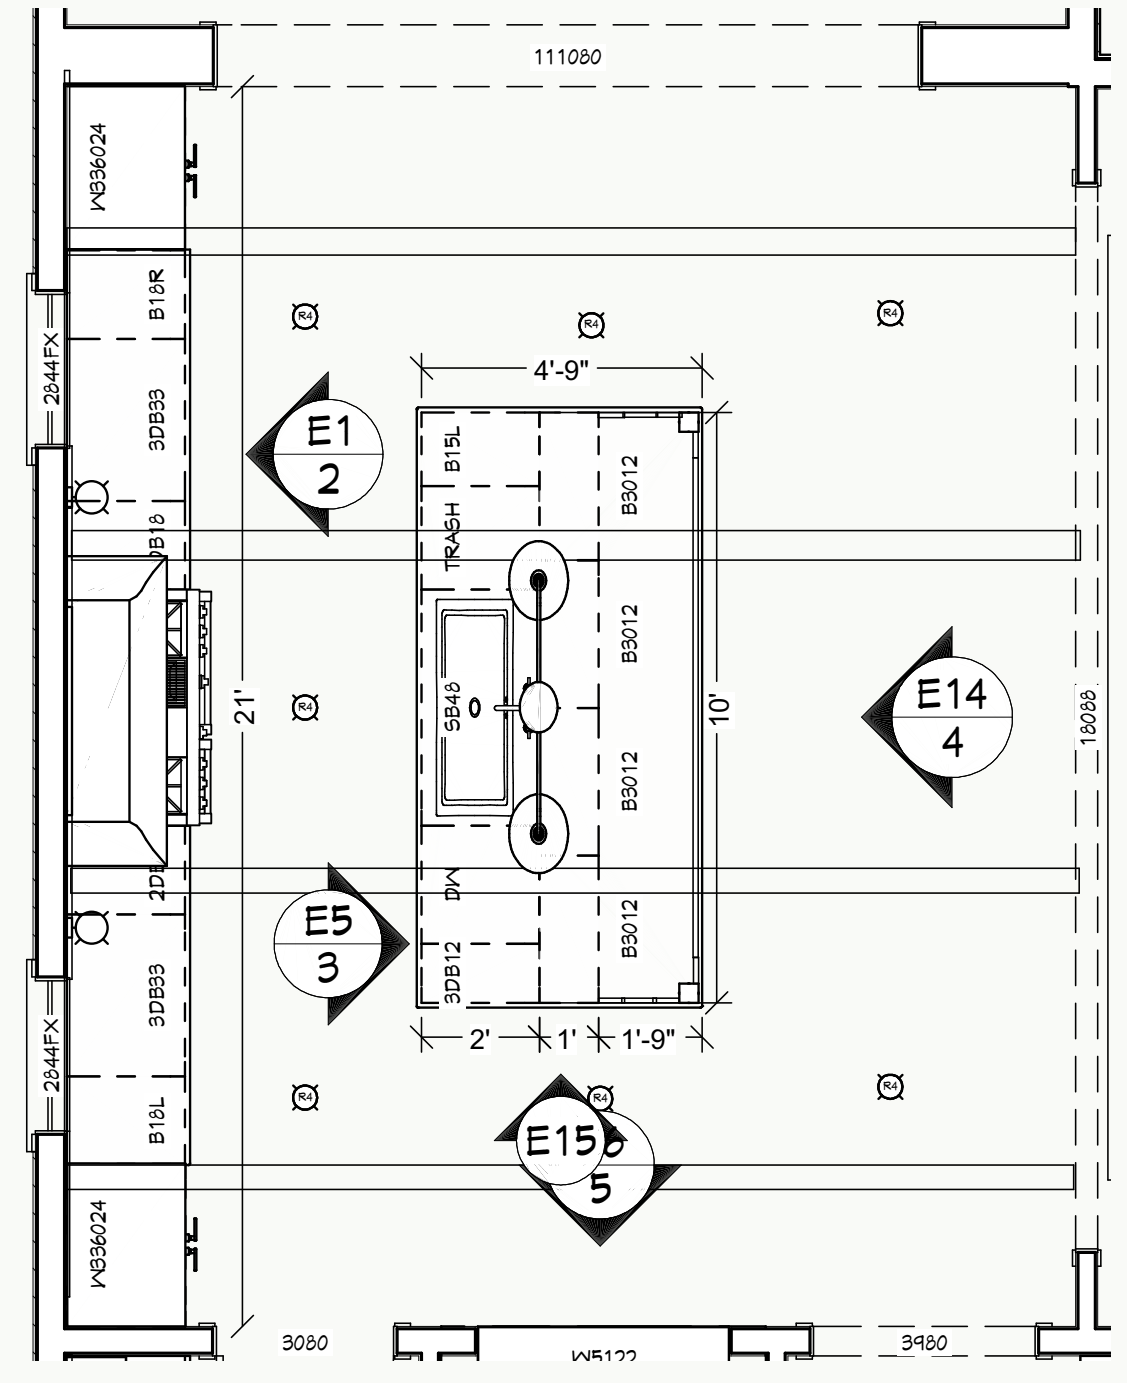

WEETH HOME

Thames Residence - Blackpool Rd.

COUNTERTOP SELECTION RECAP

71"W 21"D Floating Vanity with Integrated Sink

Marble Integrated Sink Wall to Wall in Powder Room 1

Ogee Edge - No Backsplash

POWDER ROOM

SLAB OPTIONS

GRAMACO
Calacatta Corchia Honed -104

IMAGINE SURFACES
Calacatta Viola - Lot 1501 - 126x77

POWDER ROOM

Floating Console Table

Roughly 48"W x 12"D
Details to be drawn
REMNANT TO BE
SELECTED

LIVING ROOM

KITCHEN FLOOR PLAN

SLAB OPTIONS

GRAMACO
Arabescato Vagli Extra Honed - 158

IMAGINE SURFACES
Viola Classic - Lot 1523 - 136x77

IMAGINE SURFACES
Arabescato Corchia - Lot 1552 126x73

ELEVATION: RANGE WALL

Curved Backsplash Detail CAD Elevation Pending Final Cabinetry and Hood Drawings