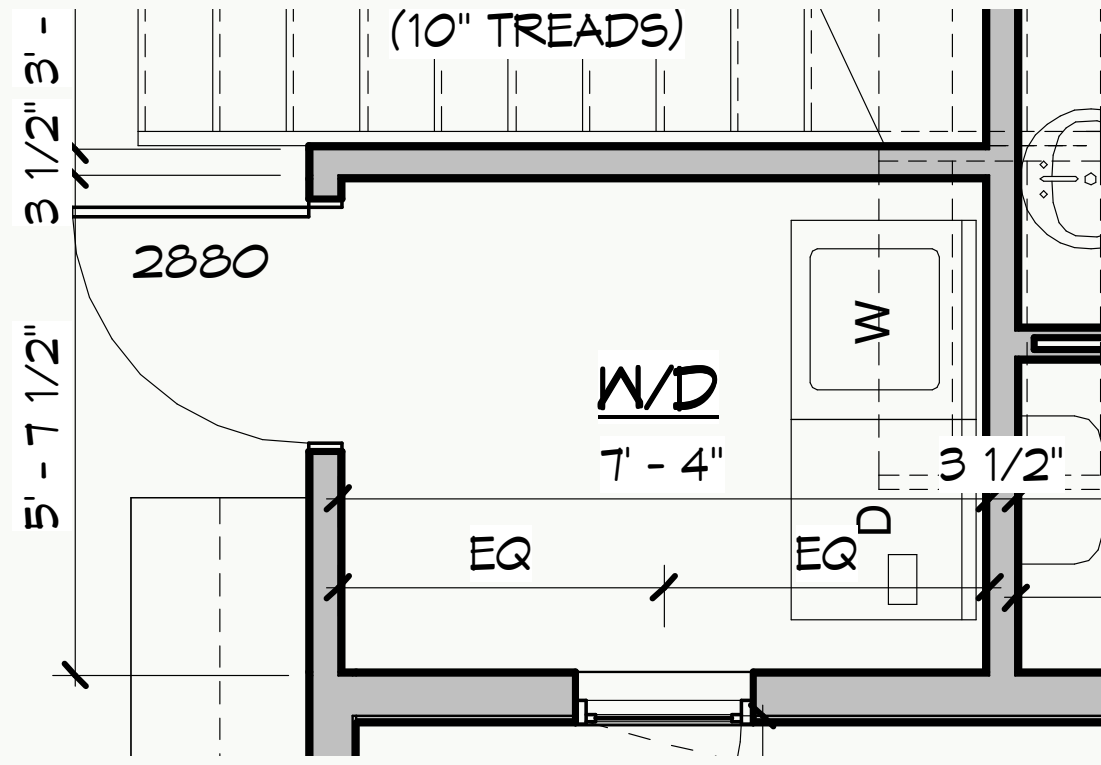

MUDROOM LAUNDRY
CLOSET