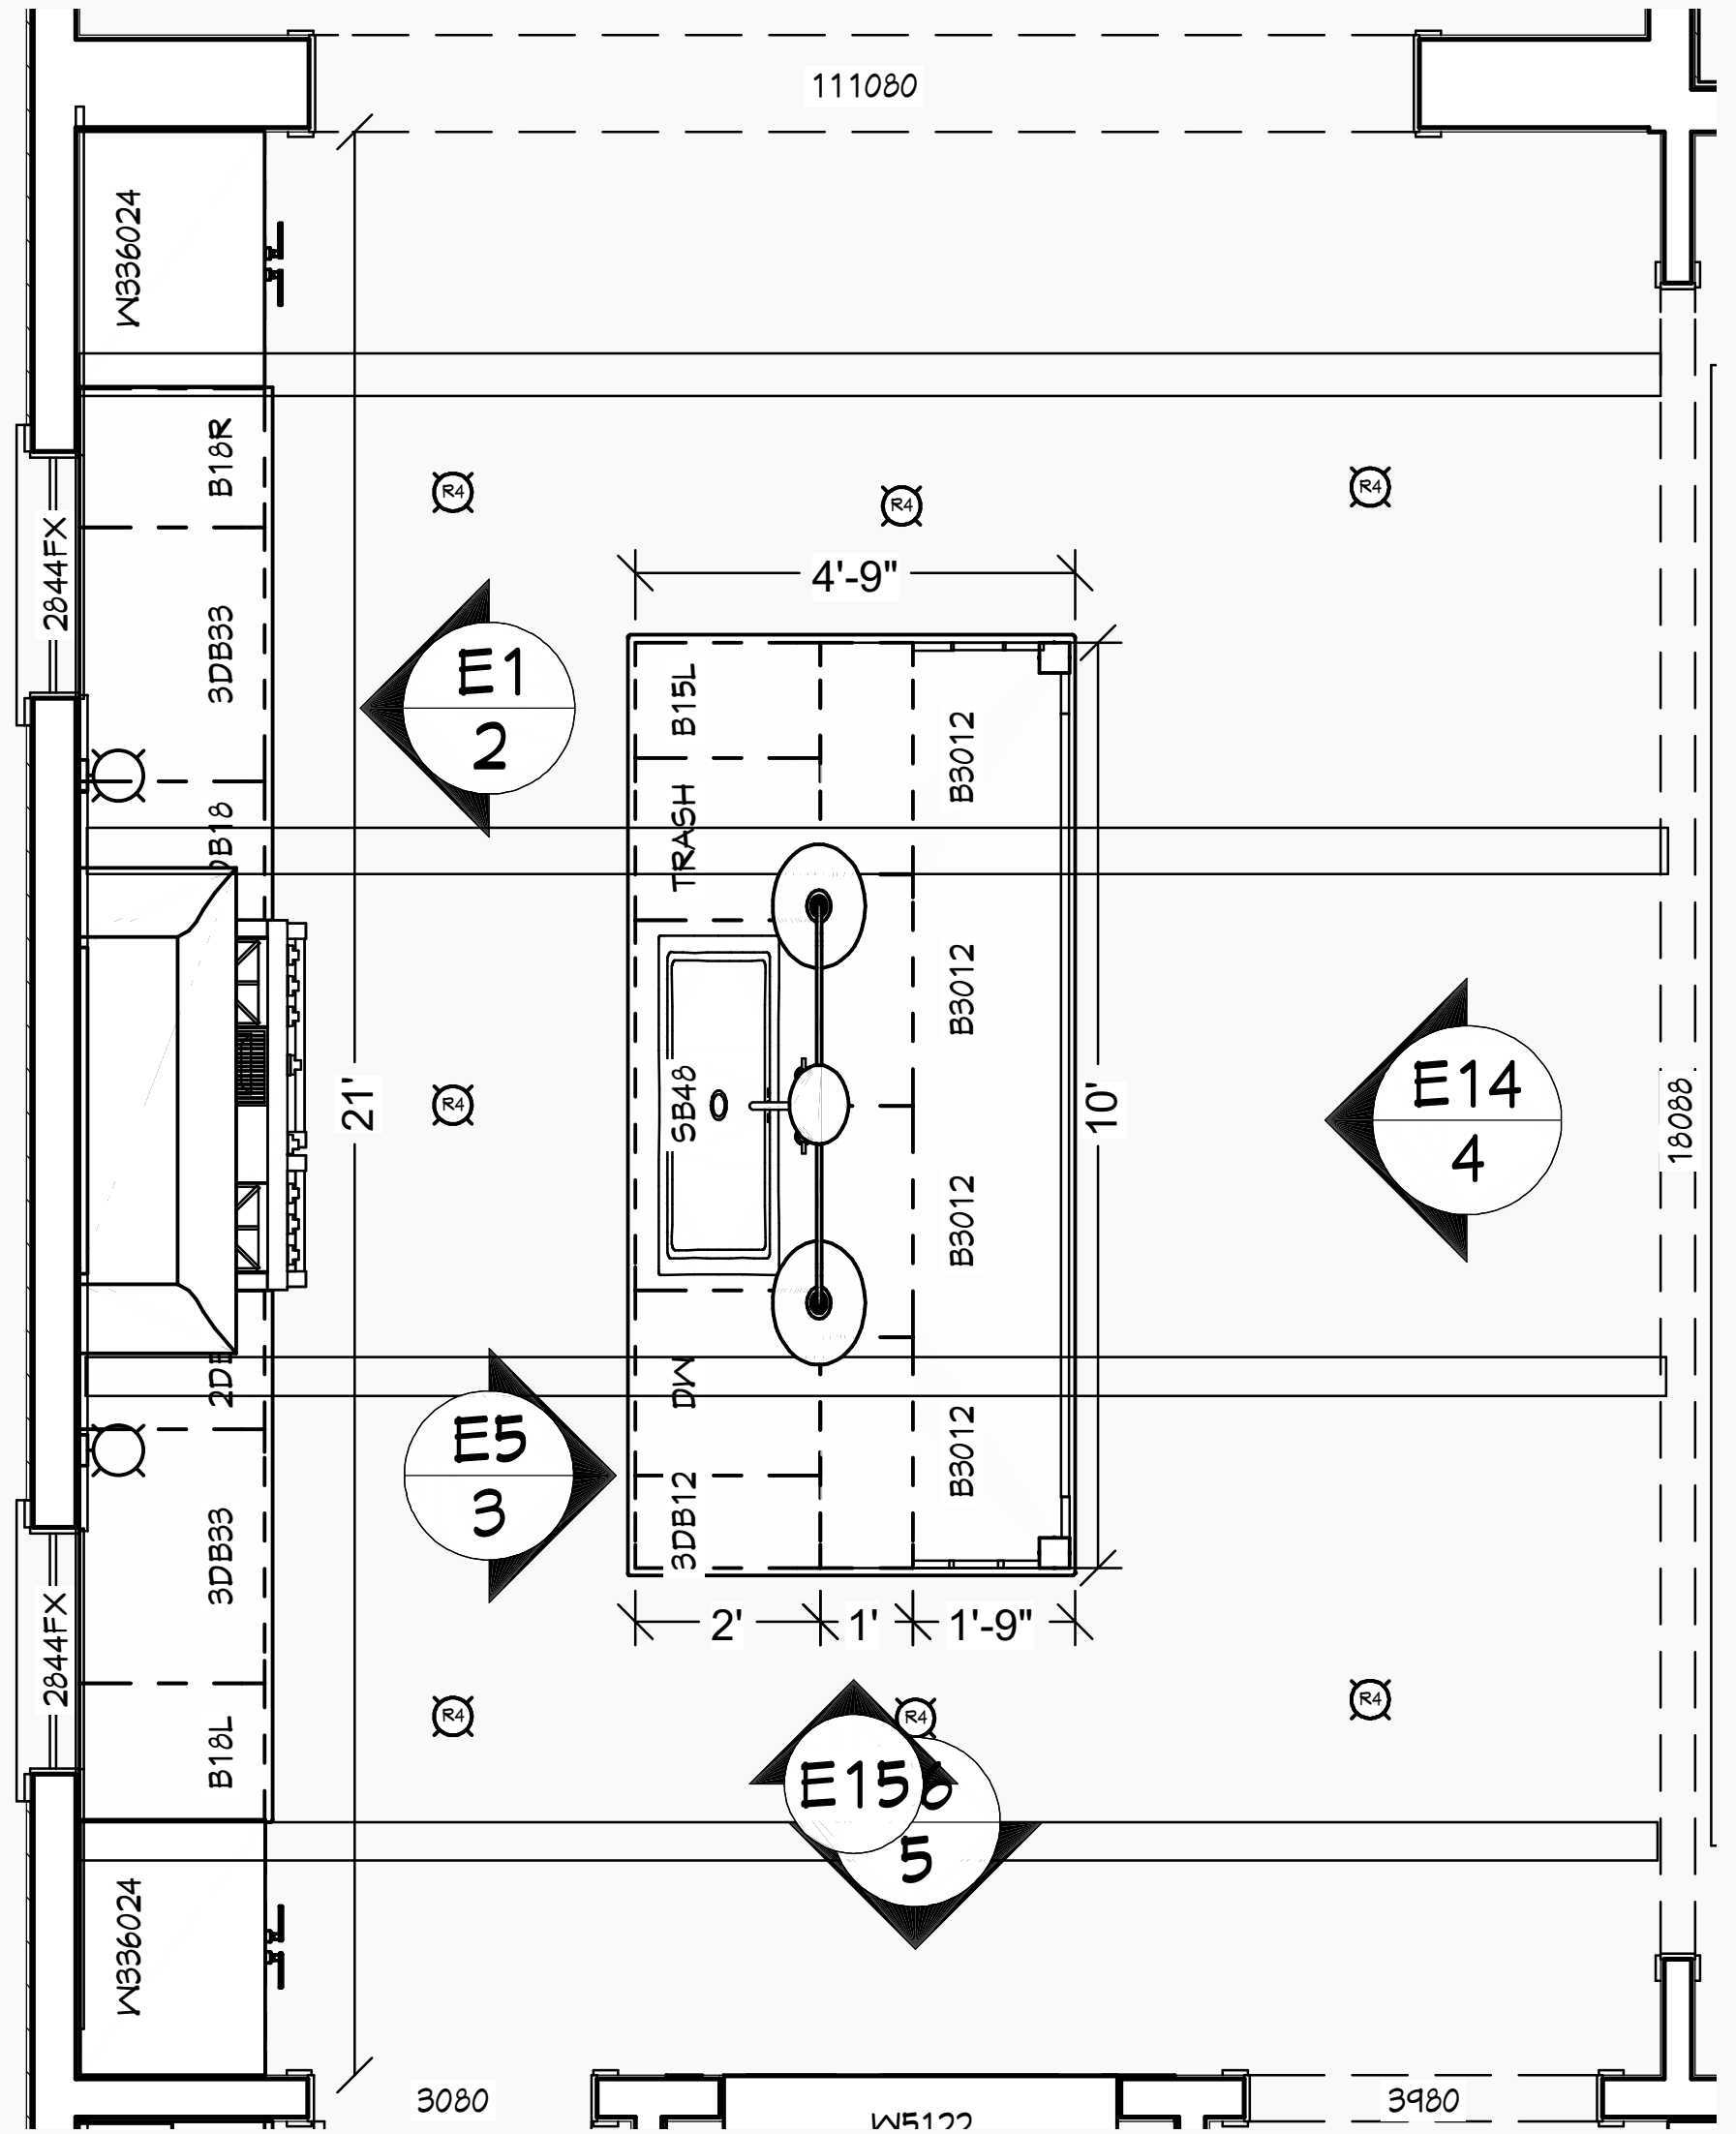

WEETH HOME

Thames Residence - Blackpool Rd.

COUNTERTOP SELECTION RECAP

71"W 21"D Floating Vanity with Integrated Sink

Marble Integrated Sink Wall to Wall in Powder Room 1

Ogee Edge - No Backsplash

POWDER ROOM

SLAB OPTIONS

GRAMACO
Calacatta Corchia Honed -104

IMAGINE SURFACES
Calacatta Viola - Lot 1501 - 126x77

POWDER ROOM

Floating Console Table

Roughly 48"W x 12"D
Details to be drawn
REMNANT TO BE
SELECTED

LIVING ROOM

KITCHEN FLOOR PLAN

SLAB OPTIONS

GRAMACO
Arabescato Vagli Extra Honed - 158

IMAGINE SURFACES
Viola Classic - Lot 1523 - 136x77

IMAGINE SURFACES
Arabescato Corchia - Lot 1552 126x73

ELEVATION: RANGE WALL

Curved Backsplash Detail CAD Elevation Pending Final Cabinetry and Hood Drawings