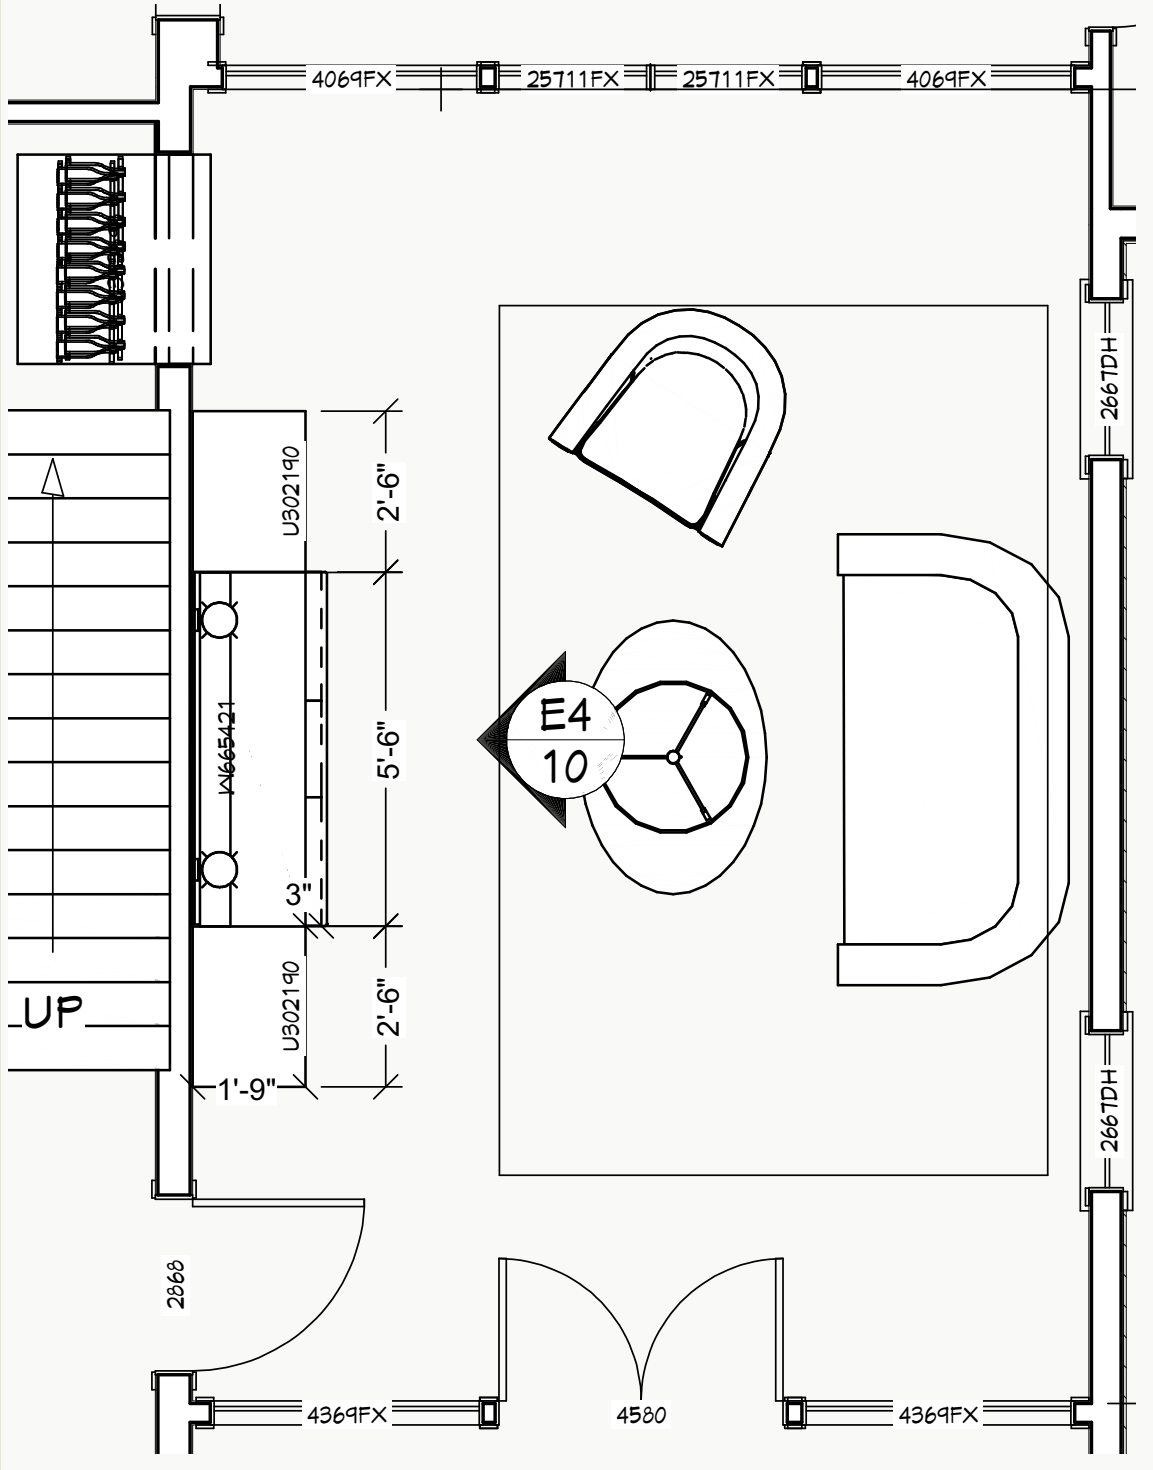

GRAMACO
Jade Mirage Honed - 0128

BAR