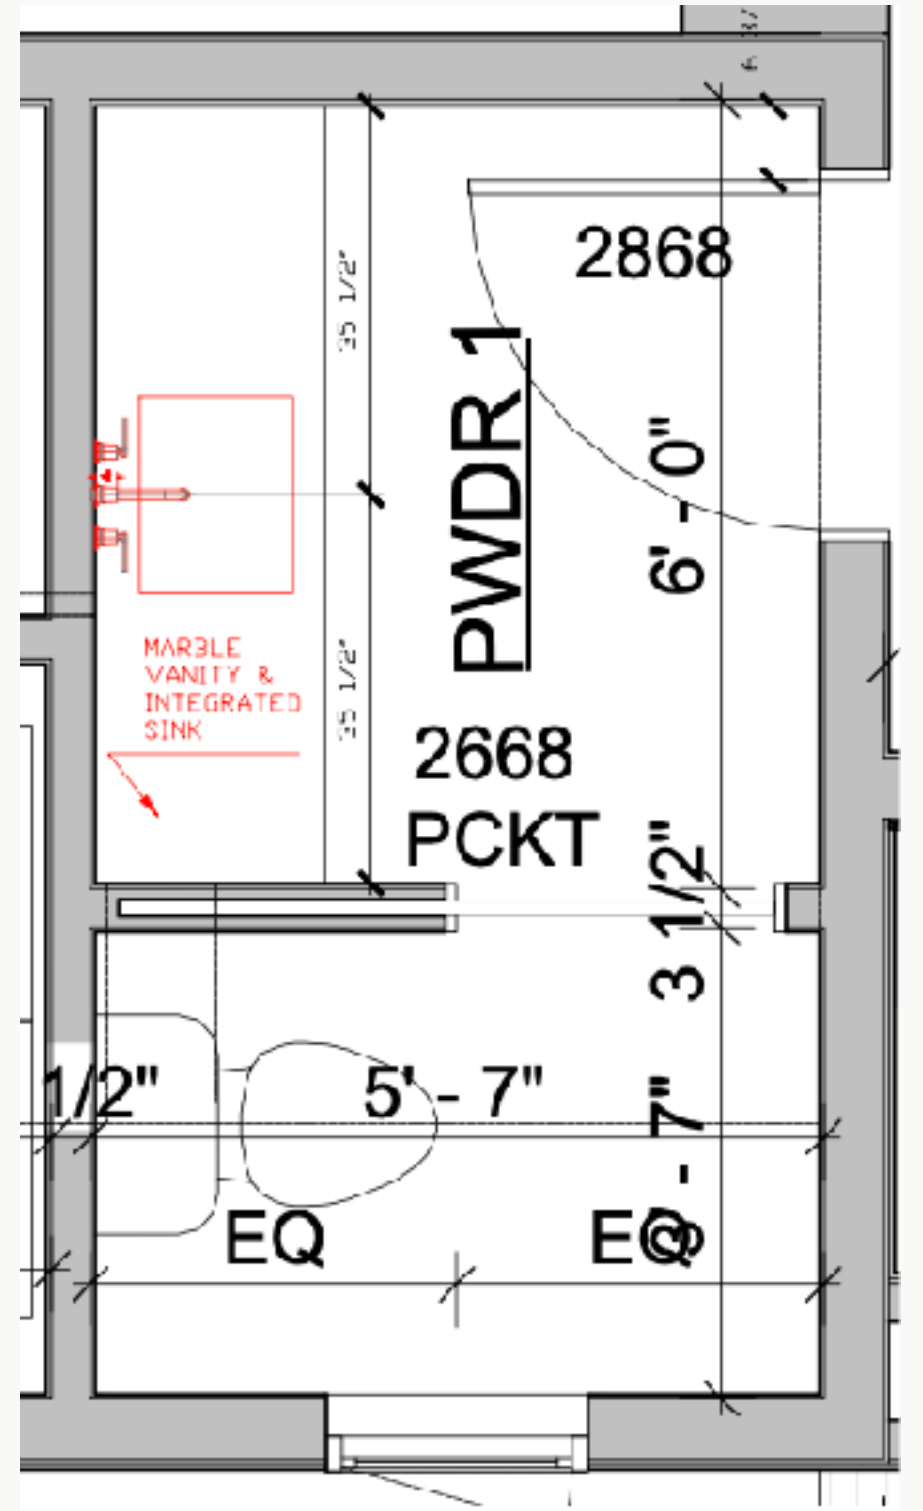

WEETH HOME

Thames Residence - Blackpool Rd.

COUNTERTOP SELECTION RECAP

71"W 21"D Floating Vanity with Integrated Sink

Marble Integrated Sink Wall to Wall in Powder Room 1

Ogee Edge - No Backsplash

POWDER ROOM

SLAB OPTIONS

GRAMACO
Calacatta Corchia Honed -104

IMAGINE SURFACES
Calacatta Viola - Lot 1501 - 126x77

POWDER ROOM

Floating Console Table

Roughly 48"W x 12"D
Details to be drawn
REMNANT TO BE
SELECTED

LIVING ROOM