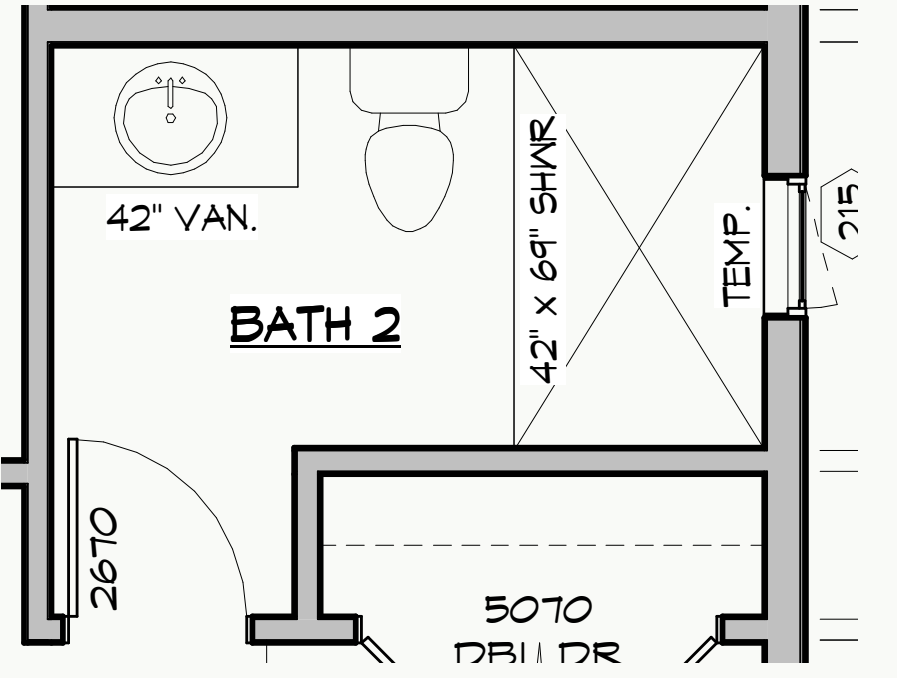

SLAB OPTIONS

ELEVATION: BAR

GRAMACO
Jade Mirage Honed - 0128

BAR

SLAB OPTIONS

Vanity Countertop & Backsplash,
Bench Top and Threshold Top

GRAMACO
Calacatta Rhino Rose Honed - 17387

GUEST BATHROOM 1

SLAB OPTIONS

Vanity Countertop & 7"H Backsplash,
Bench Top and Threshold Top

GRAMACO
WHITE CARRARA HONED -157

GRAMACO
CREMO DELICATO HONED 179779

IMAGINE SURFACES
White Carrara - Lot 1565 111x72

BATH 2

68"W Vanity, 24"D

Vanity Countertop & 7"H Backsplash,
Bench Top and Threshold Top

GRAMACO
Taj Mahal Premium Polished

IMAGINE SURFACES
Taj Mahal Leathered

GUEST BATHROOM 3

PRIMARY BATH SLAB

GRAMACO
Calacatta Corchia Honed 65

Zellige herringbone above
Tile or Slab Material
Slab Bench

PRIMARY BATH

120"x62" SHOWER