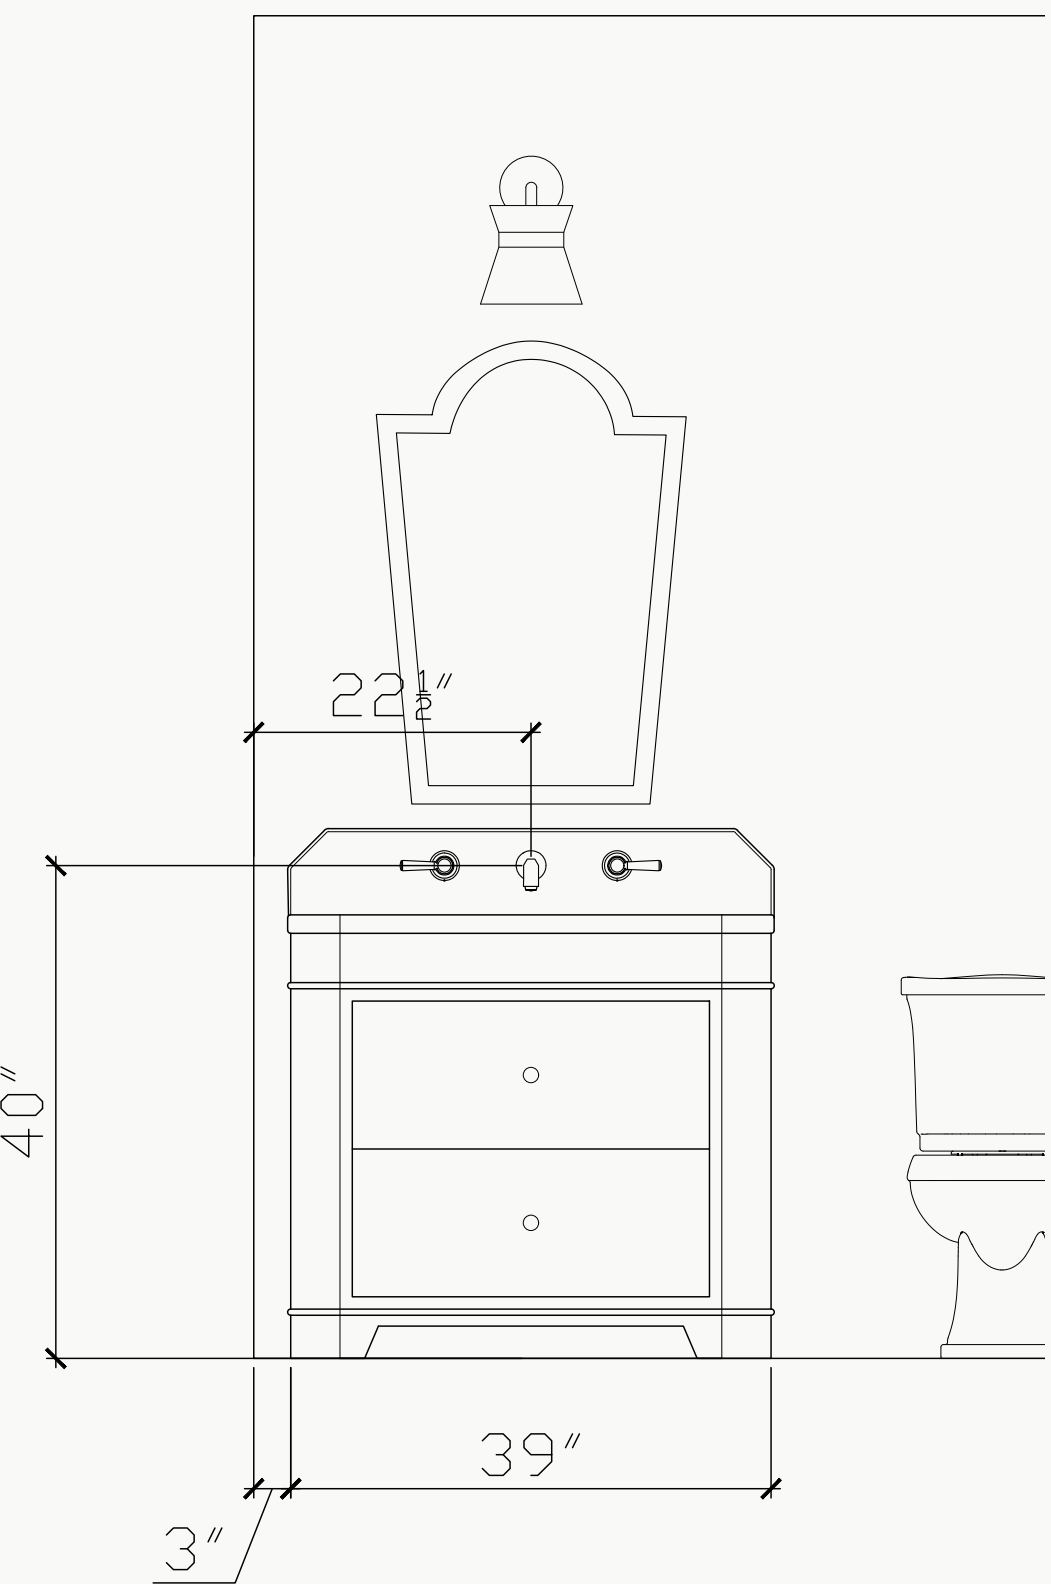

SLAB OPTIONS

Vanity Countertop & 7"H Backsplash,
Bench Top and Threshold Top

GRAMACO
WHITE CARRARA HONED -157

GRAMACO
CREMO DELICATO HONED 179779

IMAGINE SURFACES
White Carrara - Lot 1565 111x72

BATH 2

68"W Vanity, 24"D

Zellige herringbone above
Tile or Slab Material
Slab Bench

PRIMARY BATH

120"x62" SHOWER