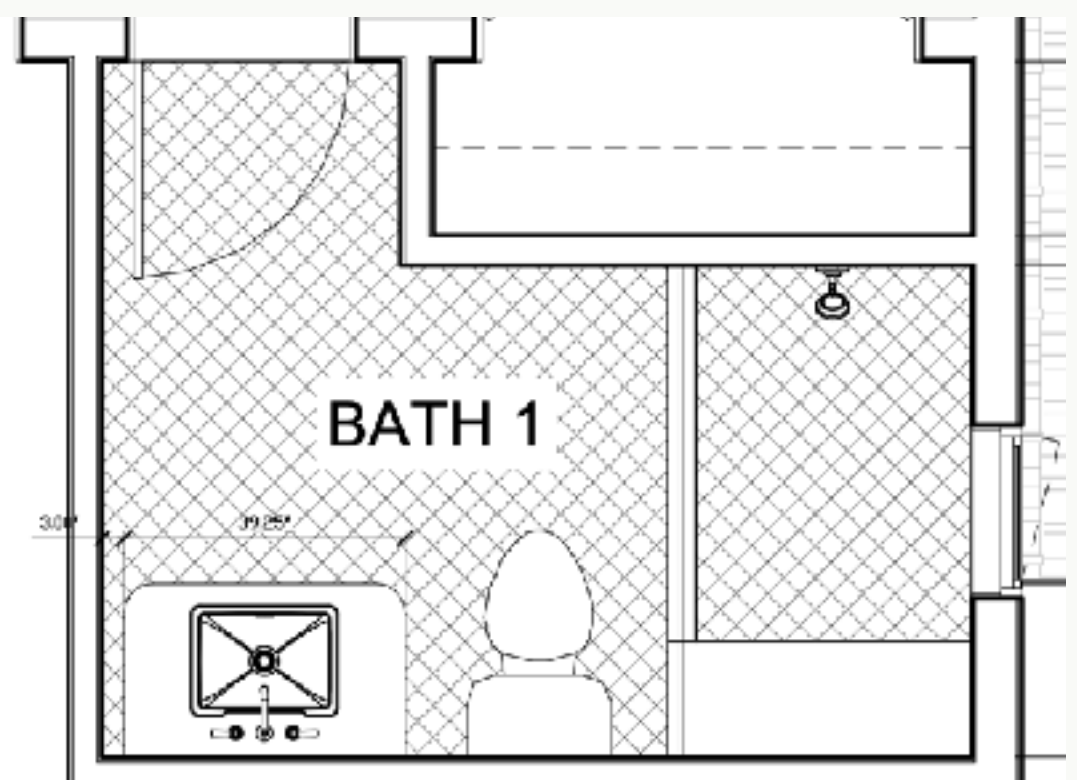

SLAB OPTIONS

ELEVATION: BAR

GRAMACO
Jade Mirage Honed - 0128

BAR

SLAB OPTIONS

Vanity Countertop & Backsplash,
Bench Top and Threshold Top

GRAMACO
Calacatta Rhino Rose Honed - 17387

GUEST BATHROOM 1

SLAB OPTIONS

Vanity Countertop & 7"H Backsplash,
Bench Top and Threshold Top

GRAMACO
WHITE CARRARA HONED -157

GRAMACO
CREMO DELICATO HONED 179779

IMAGINE SURFACES
White Carrara - Lot 1565 111x72

BATH 2

68"W Vanity, 24"D