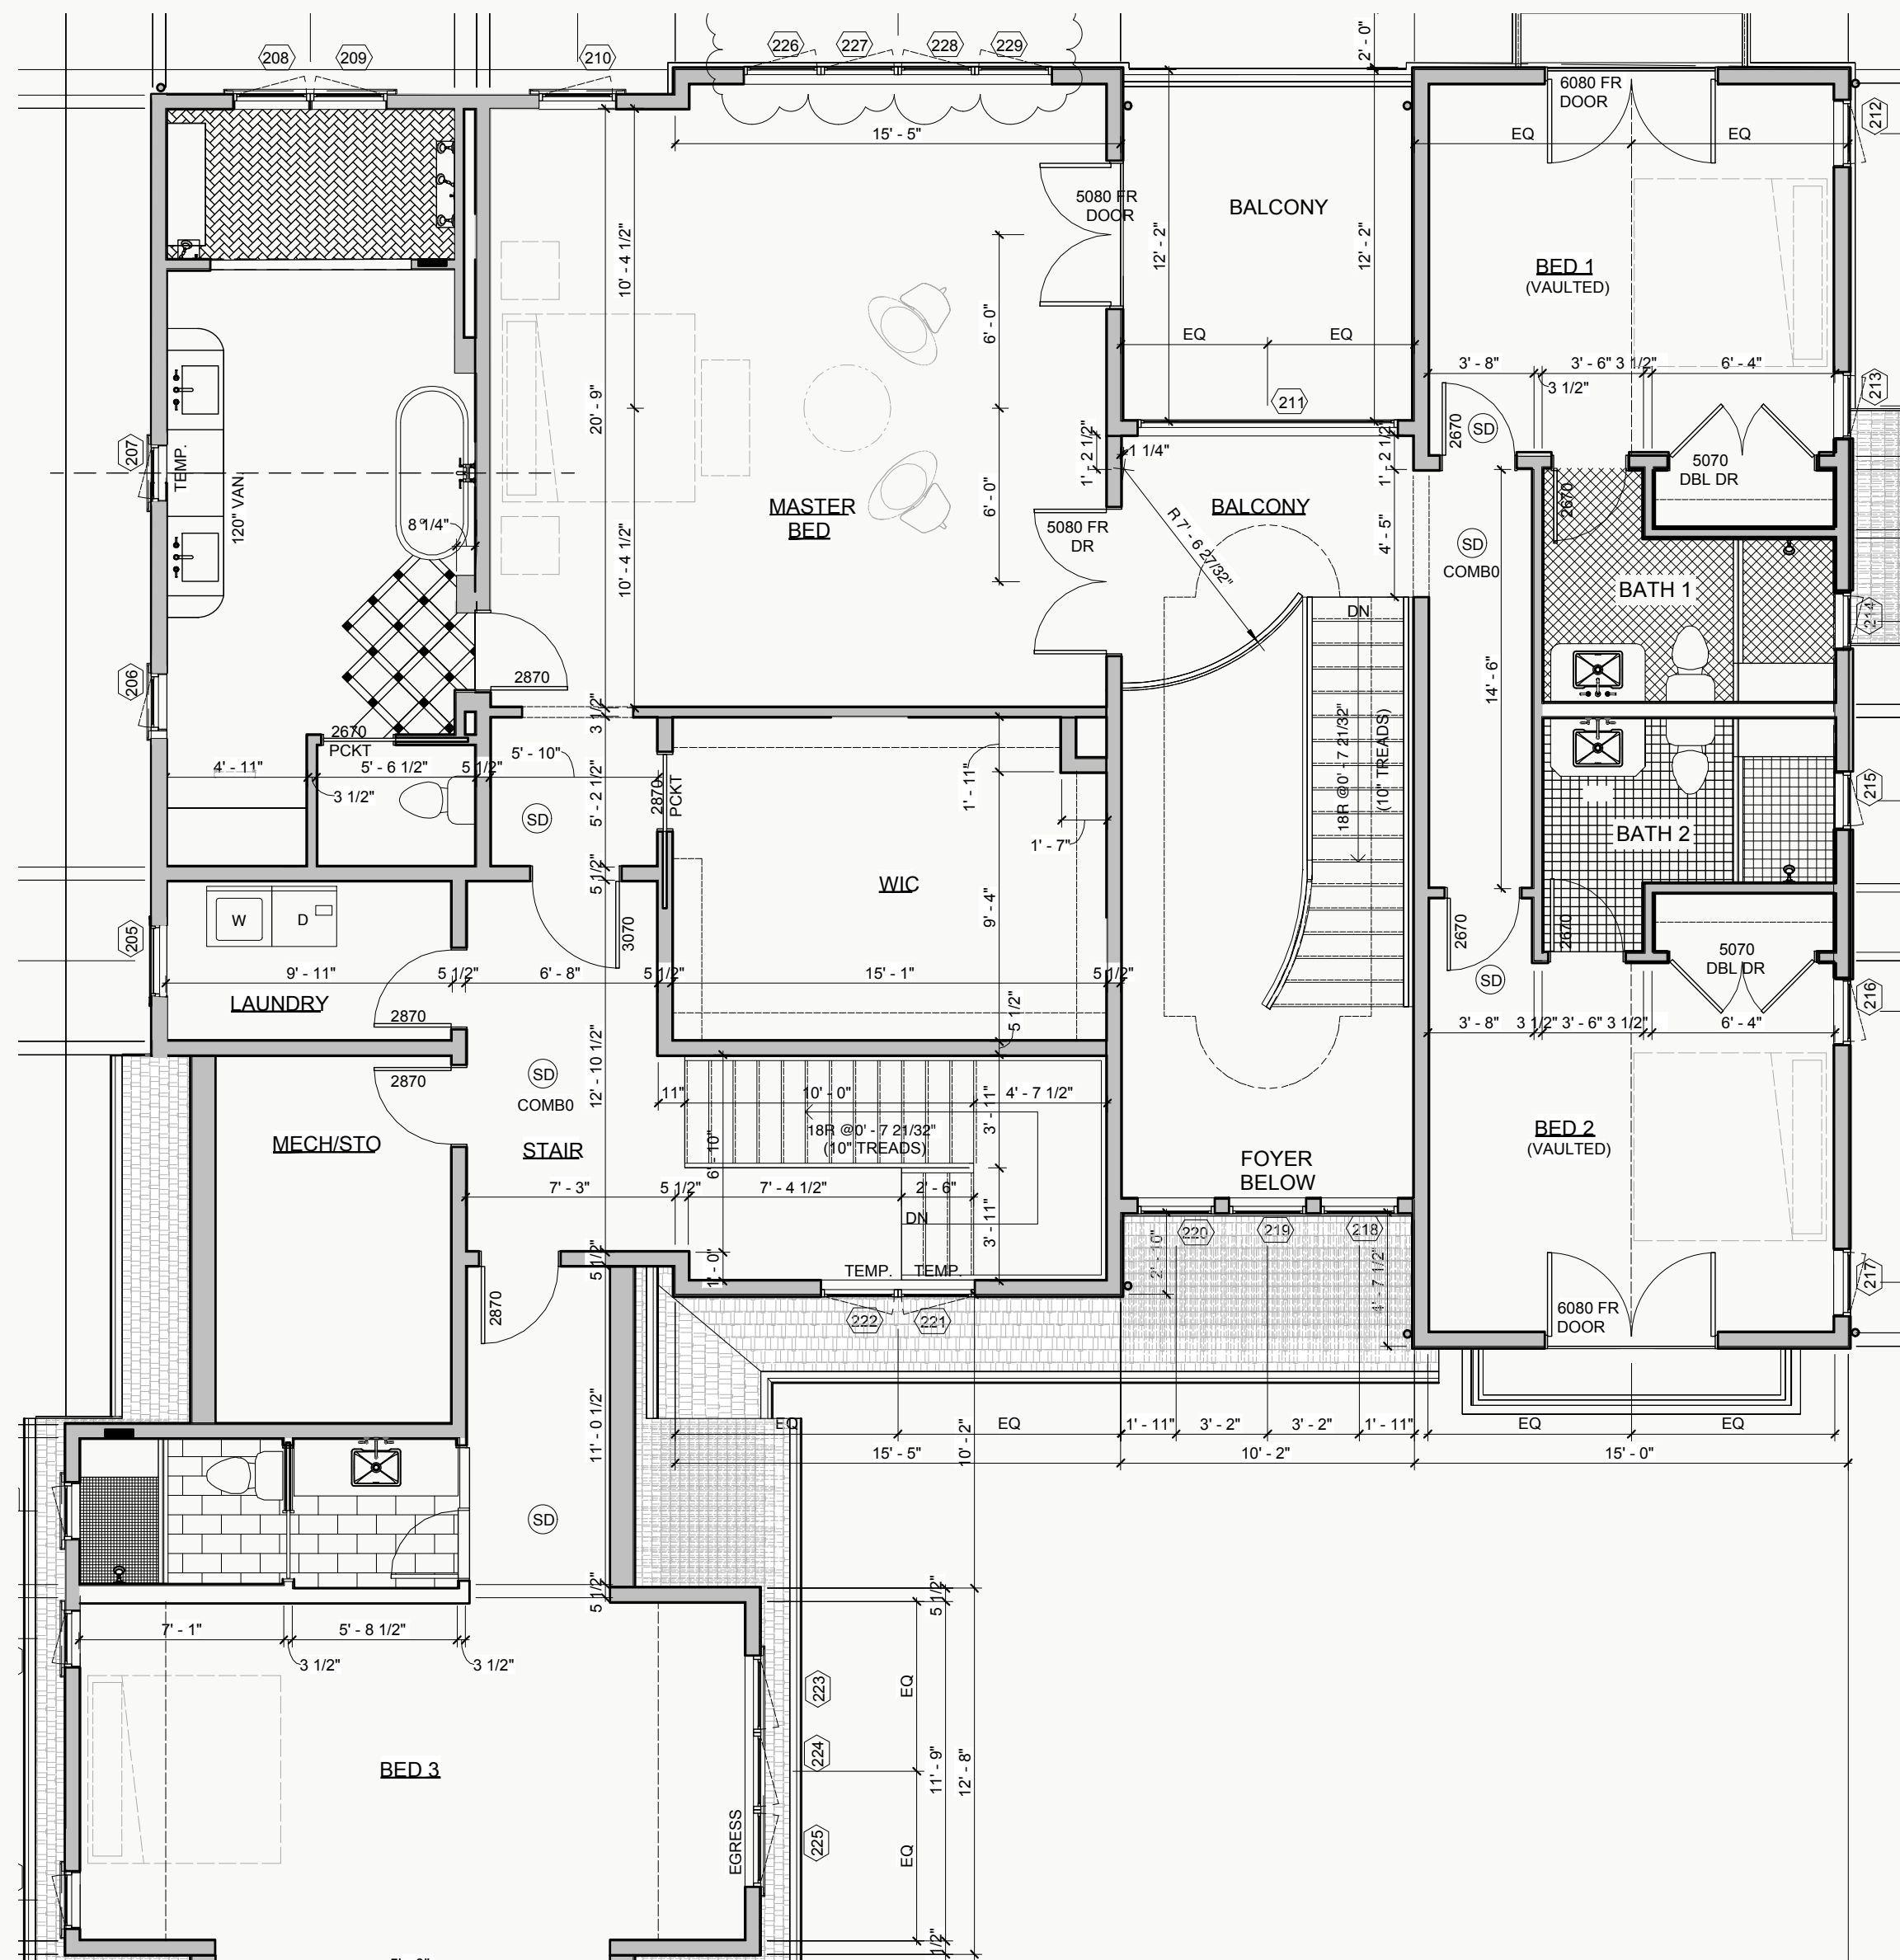

# WEETH HOME

*Thames Residence - Blackpool Rd.*

Tile Selections  
April 8th, 2026

SECOND FLOOR TILE PLAN

ENTRY

Inspiration Image

Chesapeake Tile and Marble Natural  
 Stone Lawrence - Beige and Gray Zahra  
 Bayadere  
**CUSTOM CUT SIZES BRUSHED EDGE**  
**18"x18" Mixed Checker with 6"x18"**  
**Border in Beige Colorway**

FLOOR

Chesapeake Tile and Marble Natural Stone Lawrence - Beige  
**CUSTOM CUT SIZE BRUSHED EDGE**  
4"x10"

FOYER TO POWDER ROOM  
JAMB THRESHOLD

Door Jamb Threshold Piece with Beige  
Threshold and Grey Center 2"x2"  
Diamond

POWDER ROOM 1

BACKHALL

FLOOR

Chesapeake Tile and Marble Natural Stone Lawrence Emley 6" Free Length Beige Mixt

Hatch Represents 6" Multi Length Mixed Pattern

FLOOR

Chesapeake Tile and  
Marble Natural Stone  
Lawrence Emley 6"  
Free Length Beige Mixt