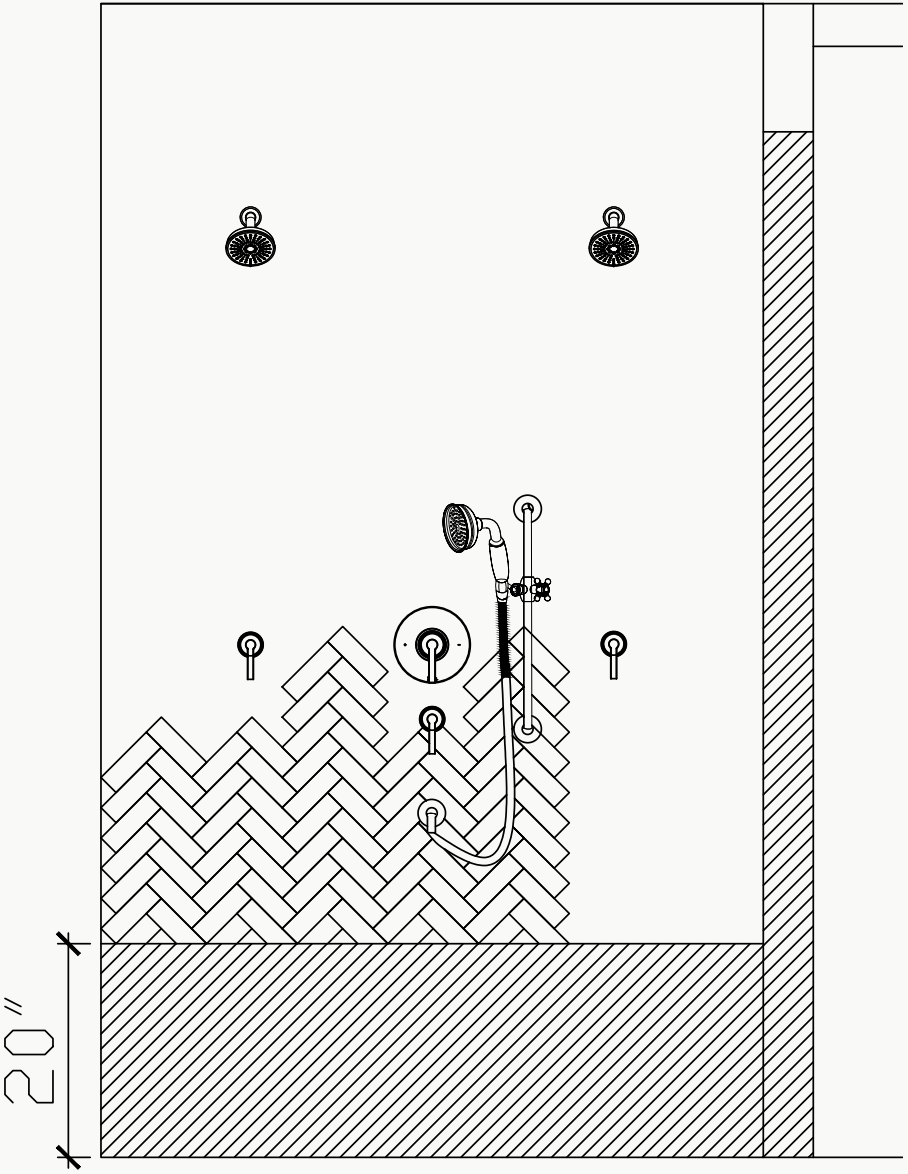

PRIMARY SHOWER

SLAB MATERIAL:
Door Jamb, Bench, 20”H shower
Wall, Window Jamb, Niche