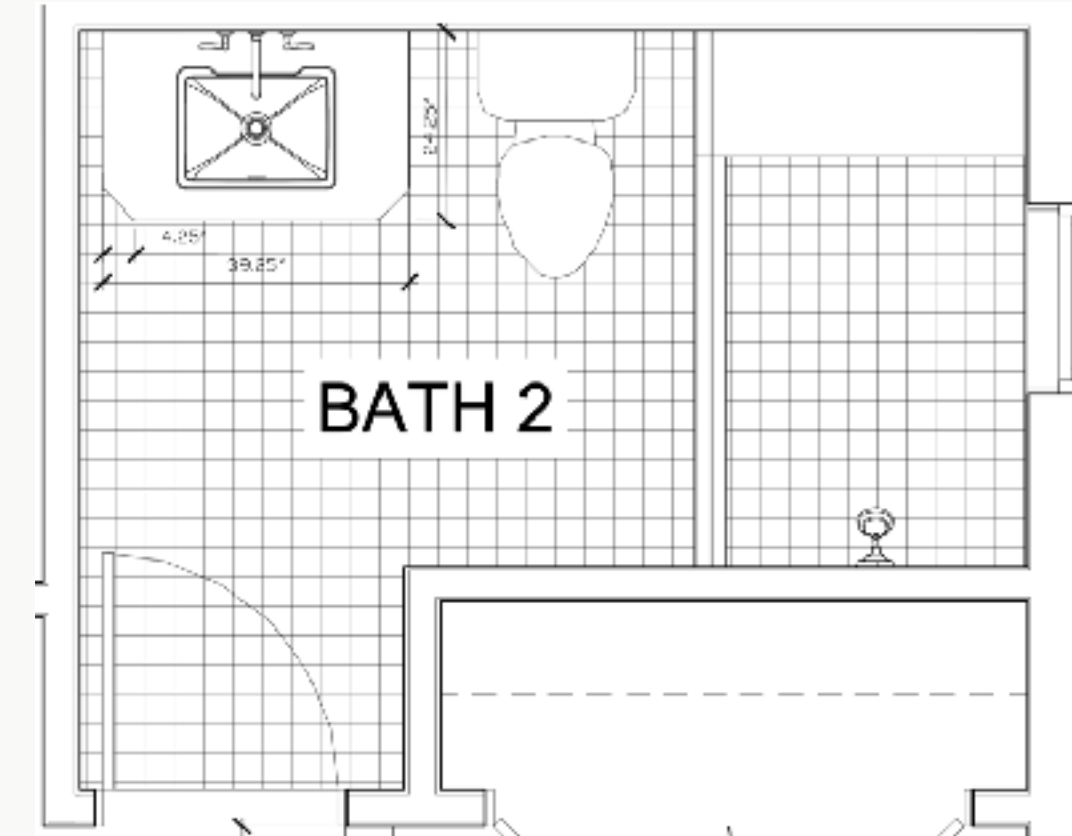

GUEST BATHROOM 2