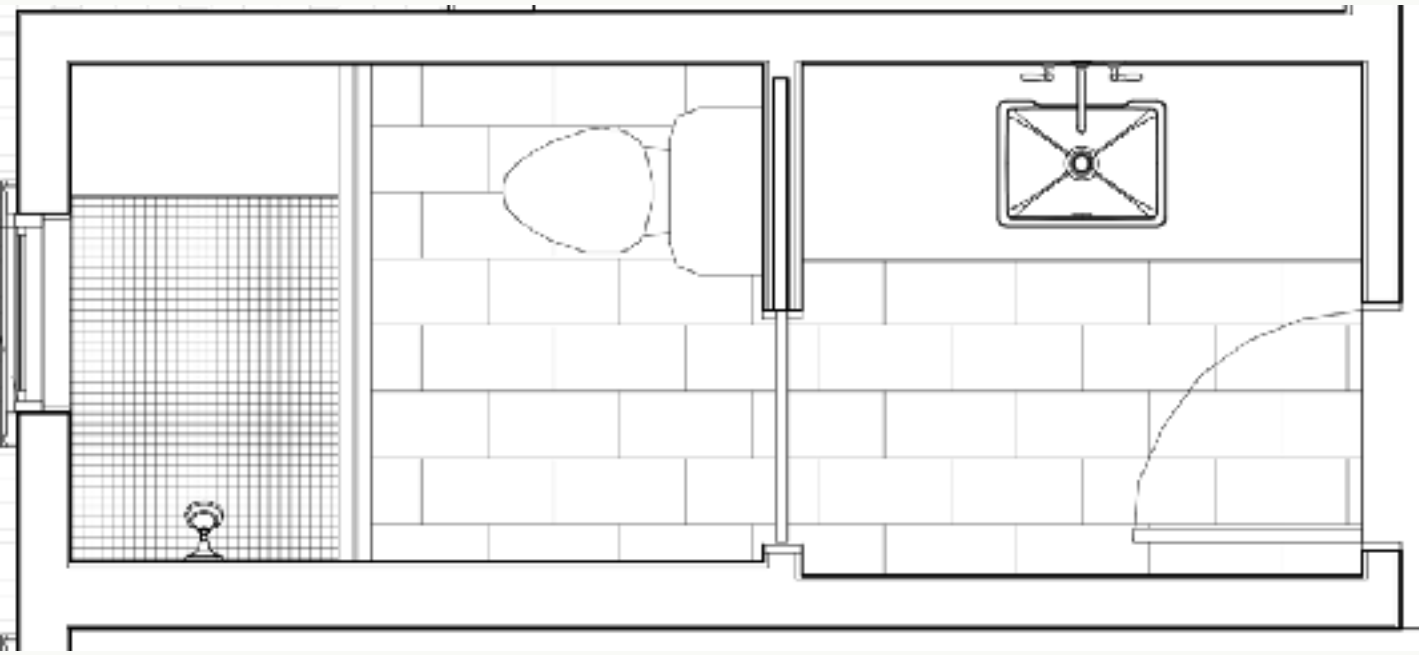

GUEST BATHROOM 3