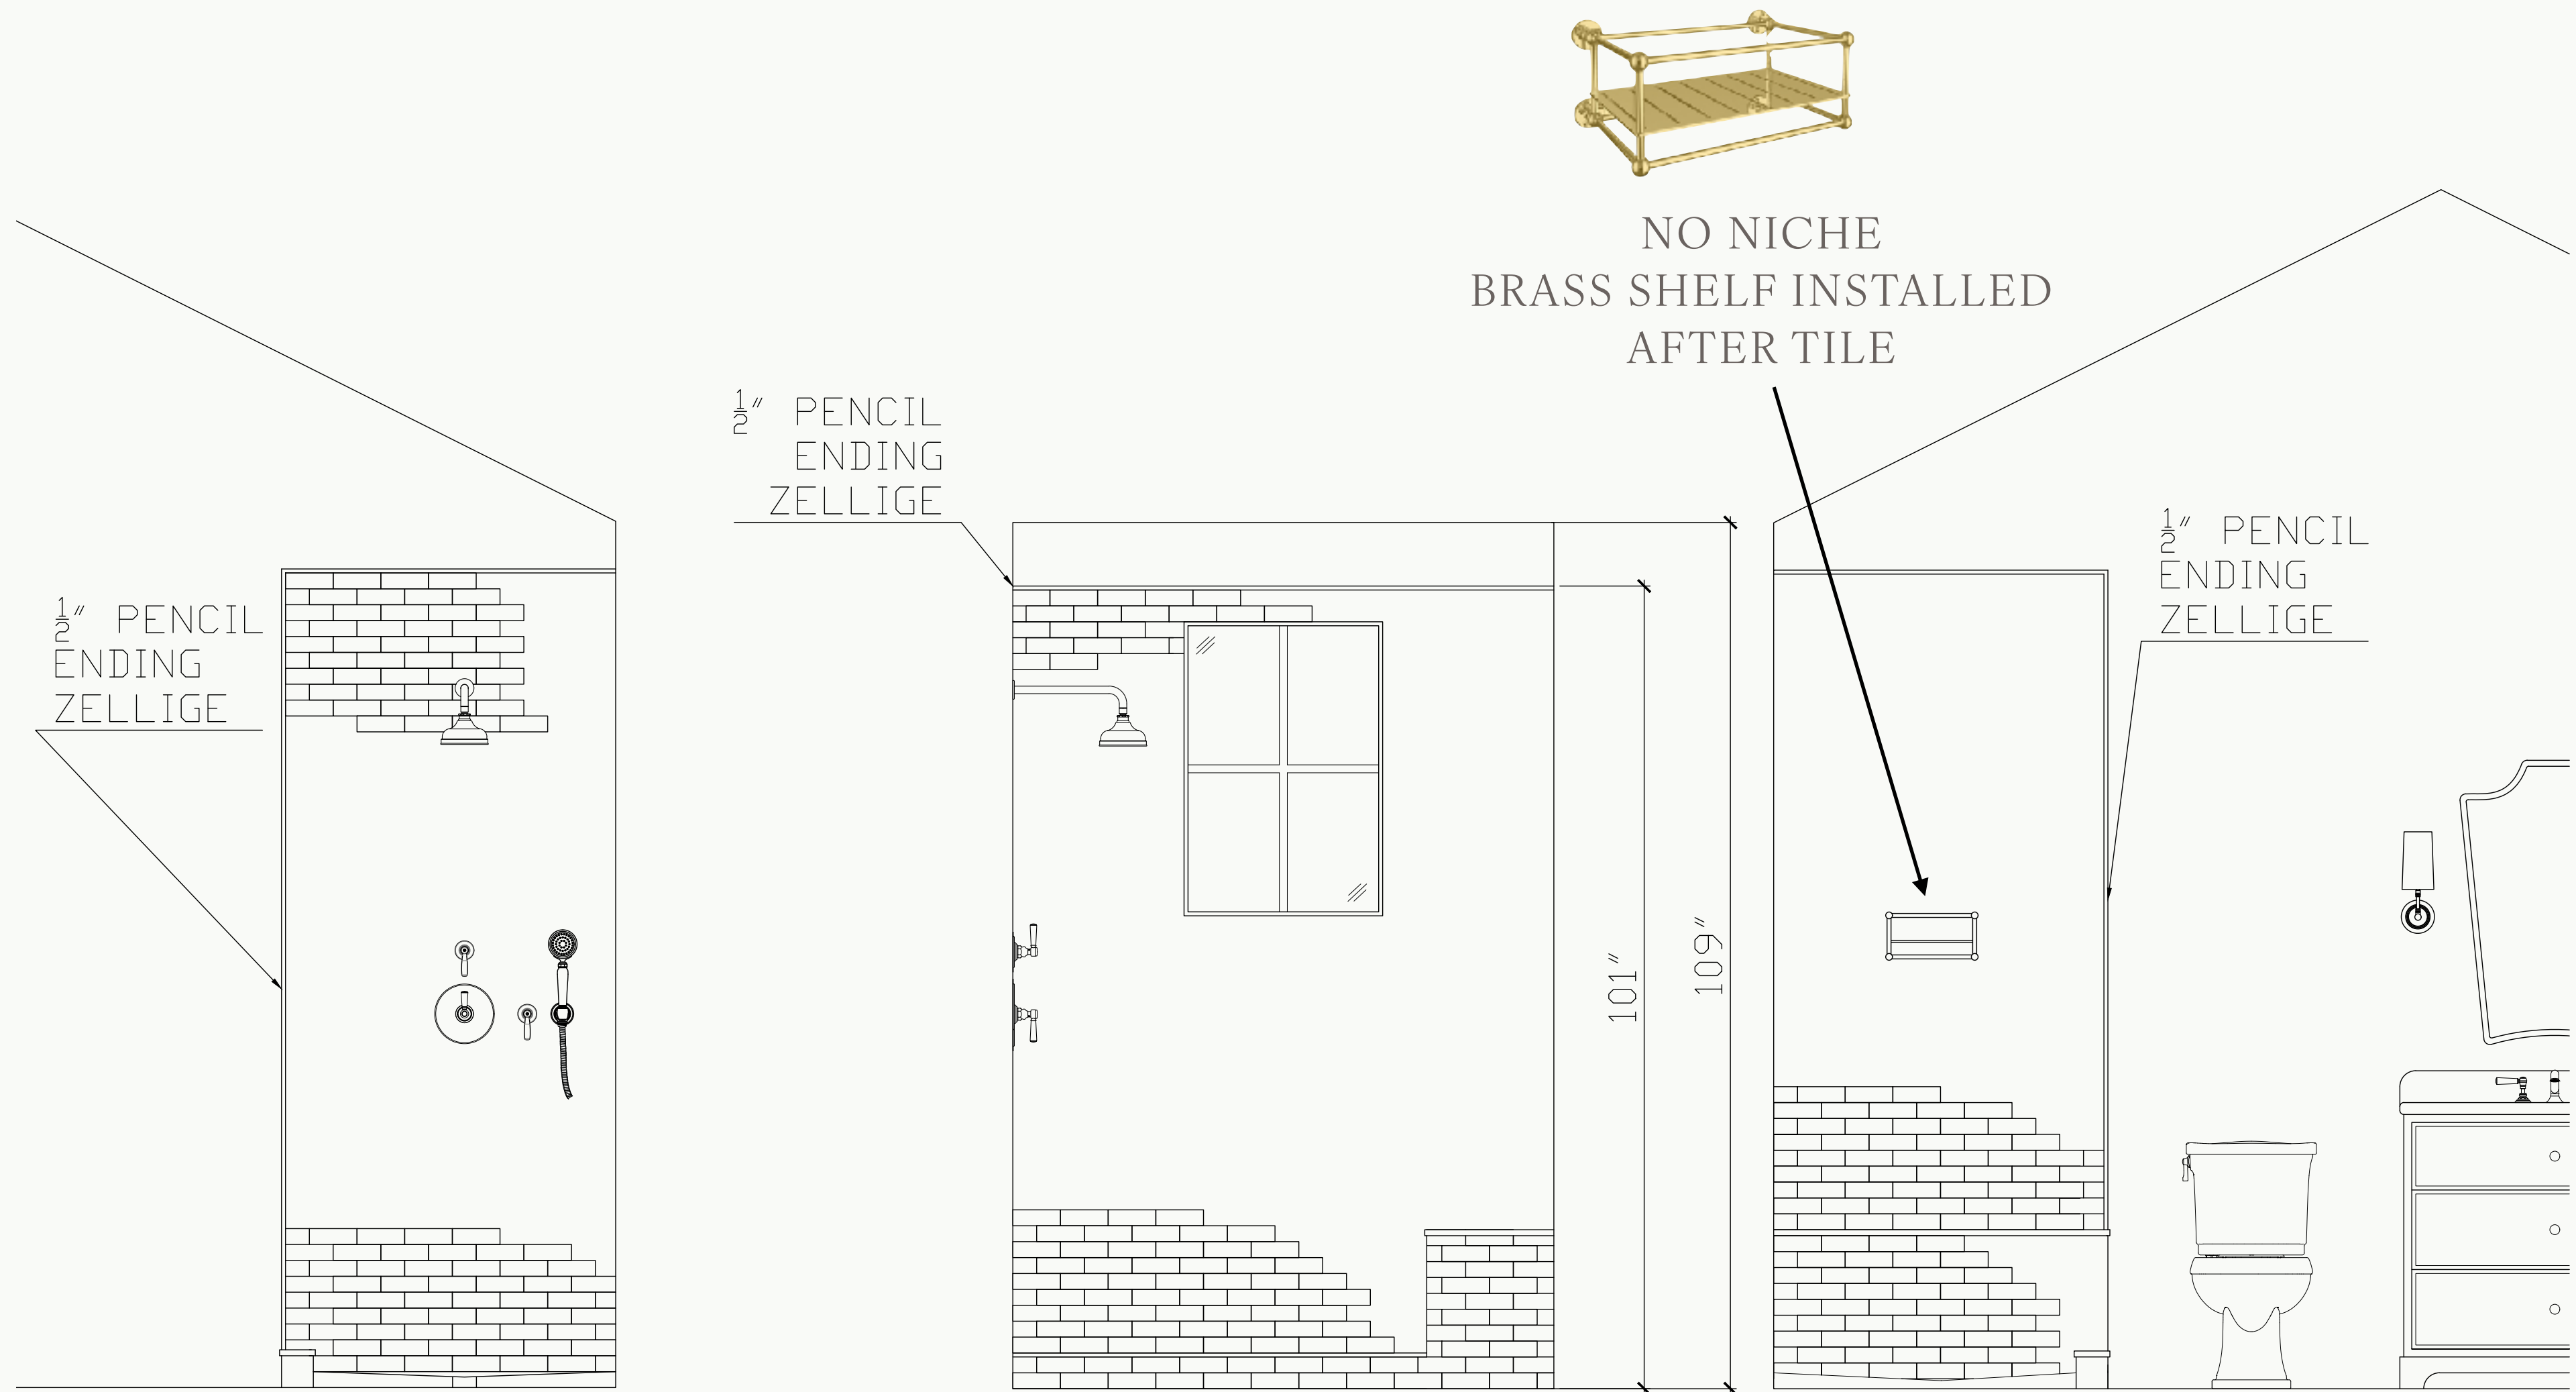

NO NICHE
BRASS SHELF INSTALLED
AFTER TILE

GUEST BATHROOM 1