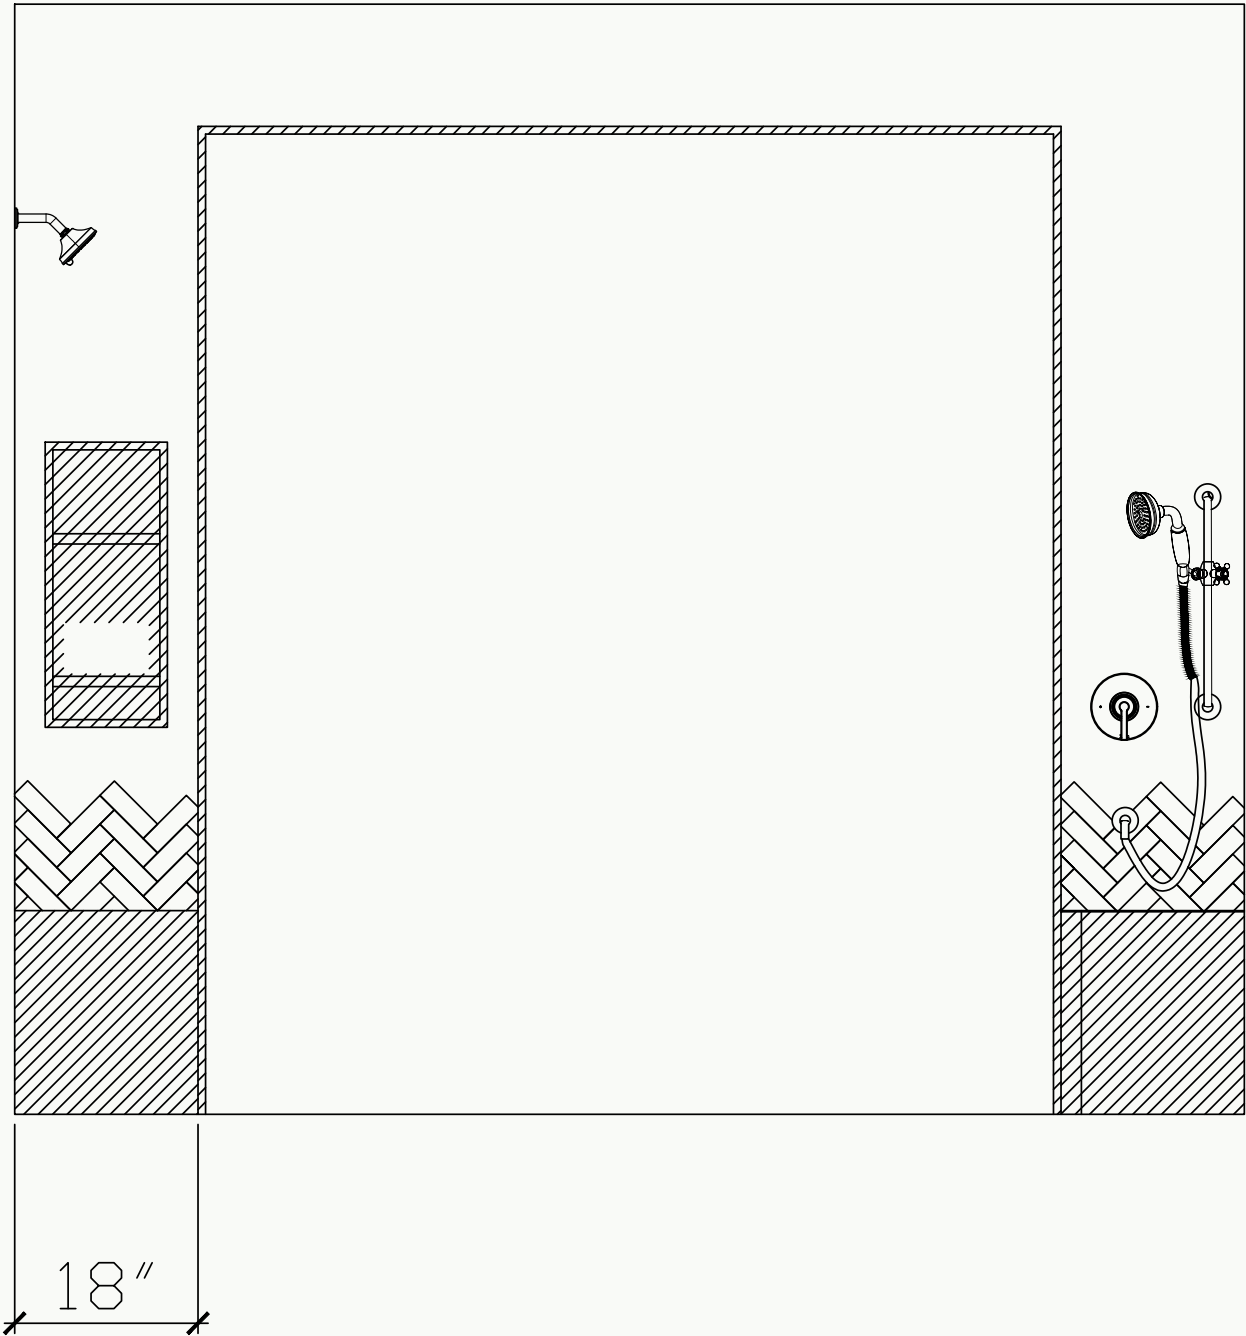

PRIMARY SHOWER

SLAB MATERIAL:
Door Jamb, Bench, 20”H shower
Wall, Window Jamb, Niche