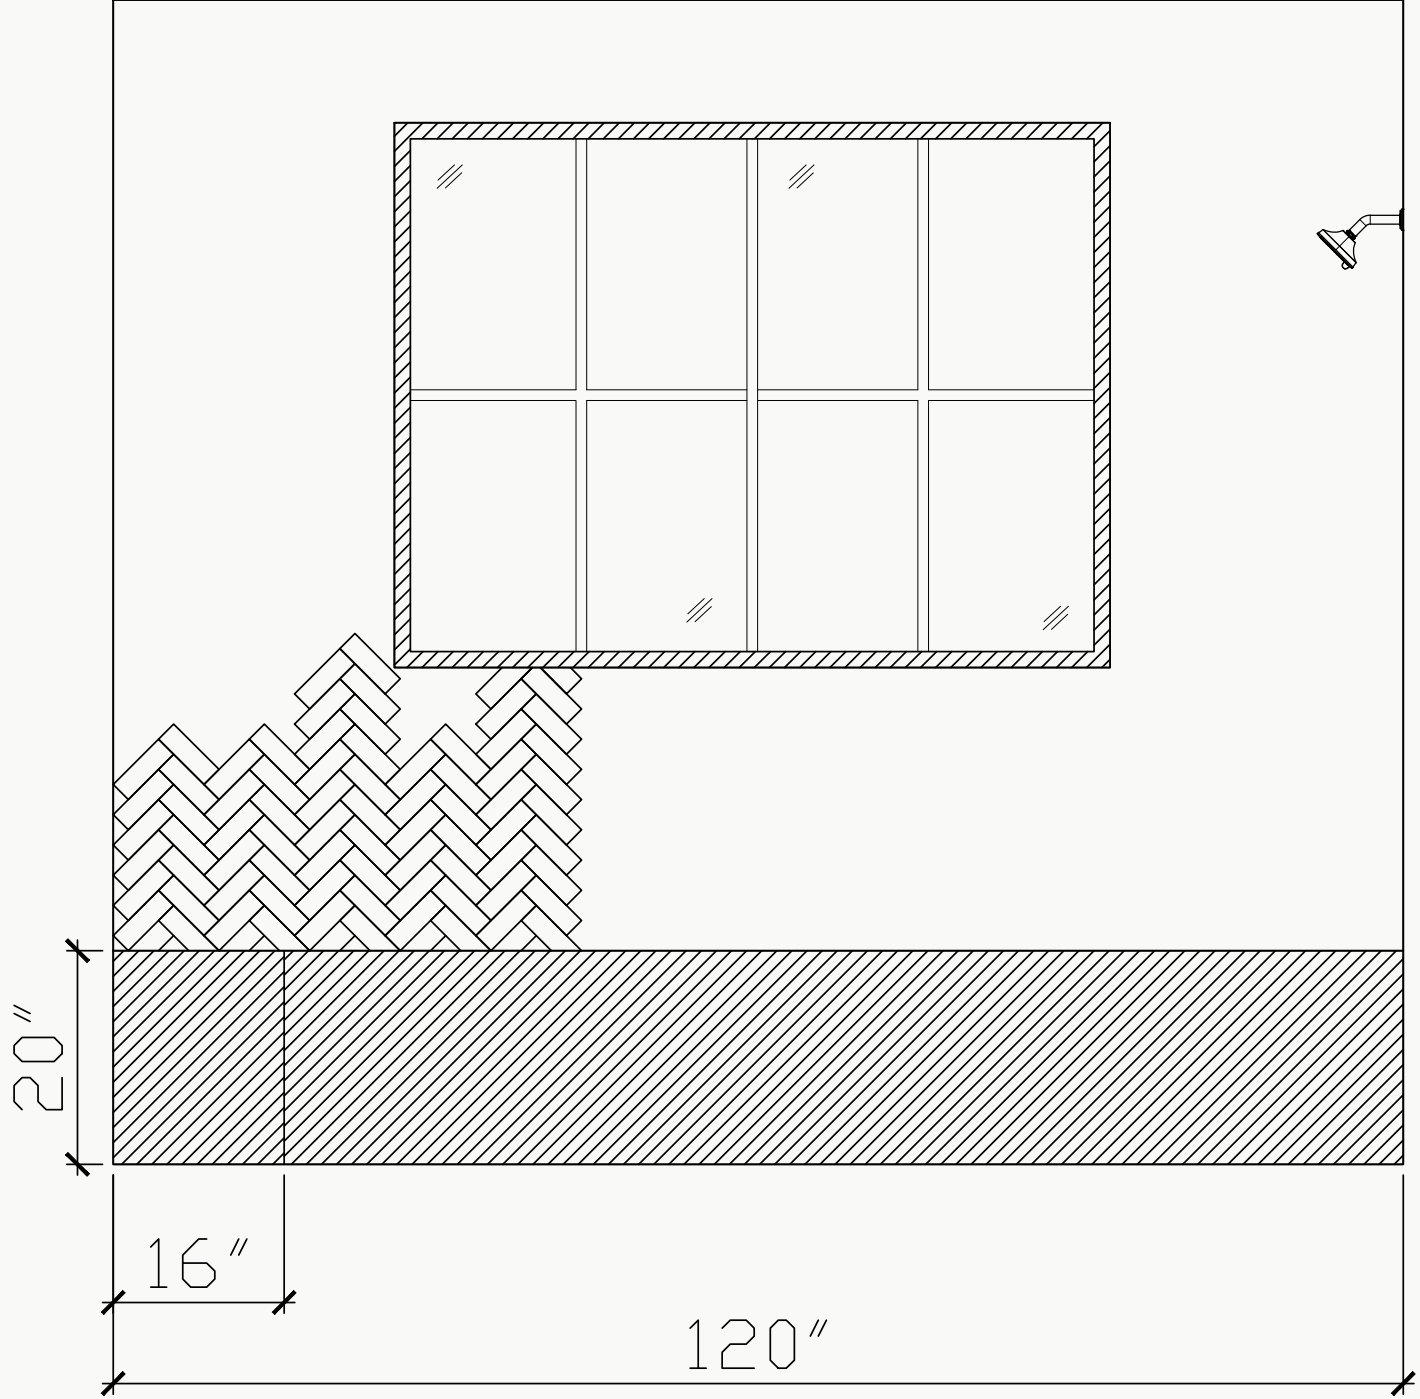

PRIMARY SHOWER

SLAB MATERIAL:
Door Jamb, Bench, 20”H shower
Wall, Window Jamb, Niche