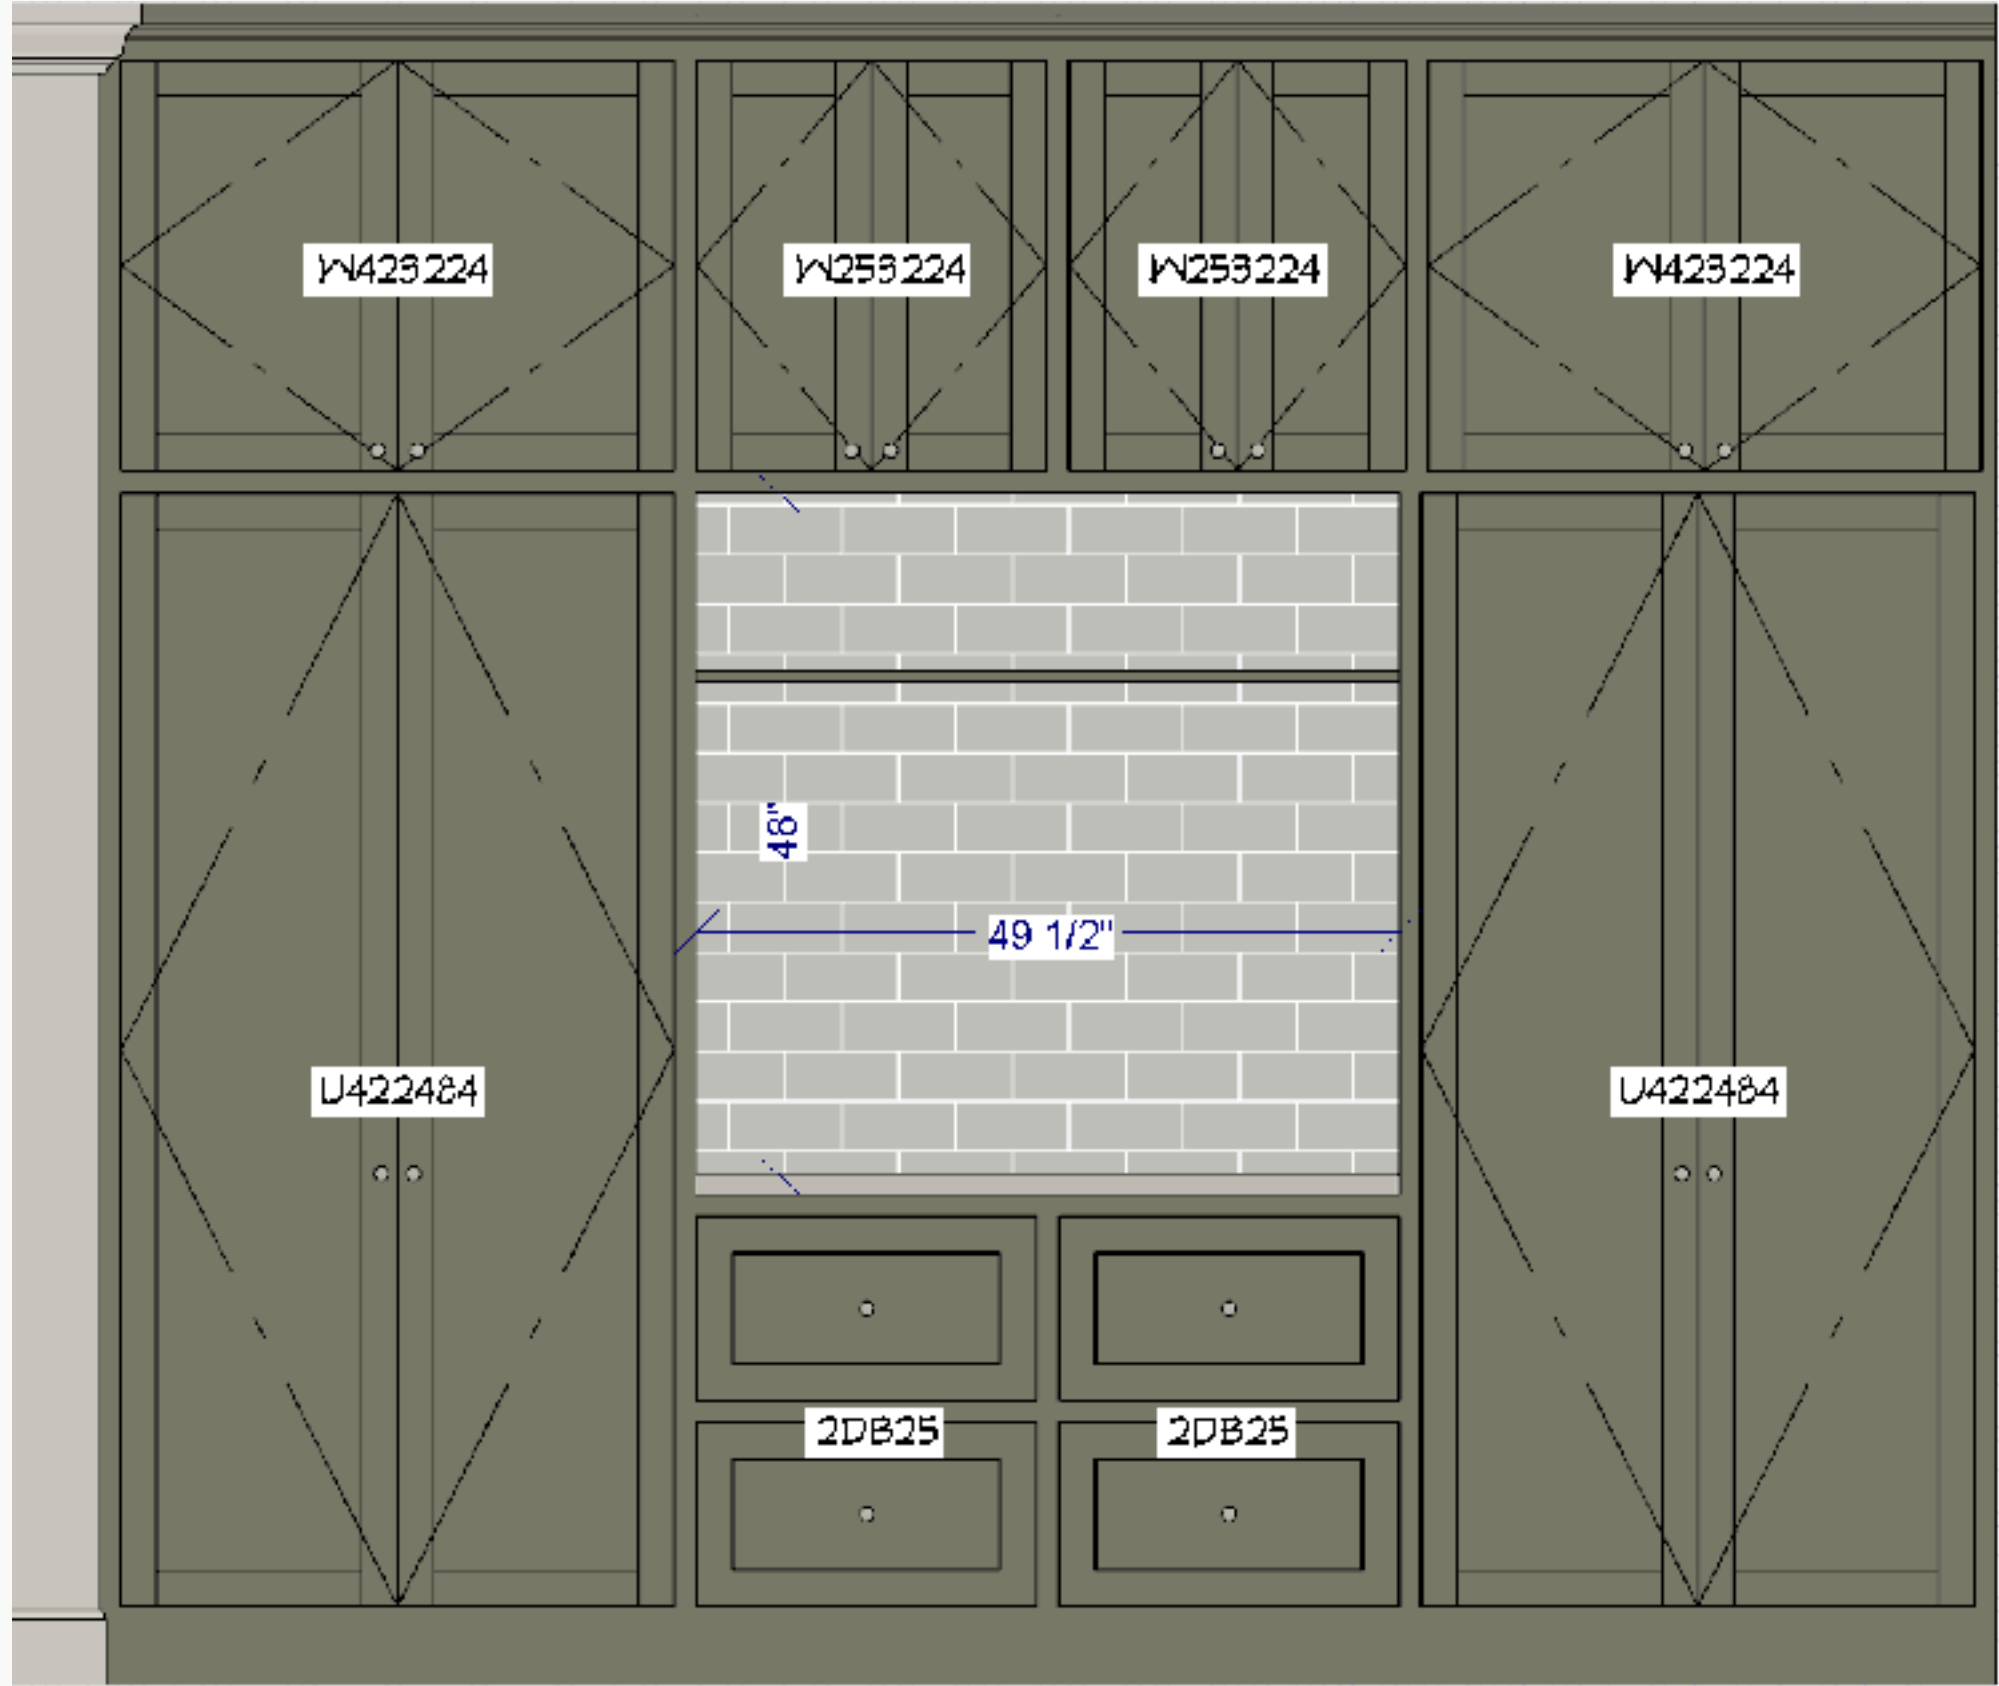

POWDER ROOM 1

BACKHALL

FLOOR

Chesapeake Tile and Marble Natural Stone Lawrence Emley 6" Free Length Beige Mixt

Hatch Represents 6" Multi Length Mixed Pattern

FLOOR

Chesapeake Tile and  
Marble Natural Stone  
Lawrence Emley 6"  
Free Length Beige Mixt

ROOM BASEBOARD

Marble Systems Calacatta  
Picasso Honed Modern Base  
Marble Moldings 5-1/6"x12"

POWDER ROOM 2

Hatch Represents 6" Multi  
Length Mixed Pattern

BUILT-IN CABINET BACKSPLASH

Quemere Tiles 2x4 Nature White  
Gloss #1390

FLOOR

Tiles of Ezra  
EZRMLOCT\_MKBLK In Meknes  
& Black - 8"x8"

PANTRY

FLOOR

Marble Systems Silver  
Shadow Cottage Marble Tile  
8"x16"

MUDROOM / LAUNDRY

PRIMARY BATHROOM

PRIMARY BATHROOM ROOM FLOORING OPTIONS  
PENDING SAMPLES REQUESTED 3/5/26