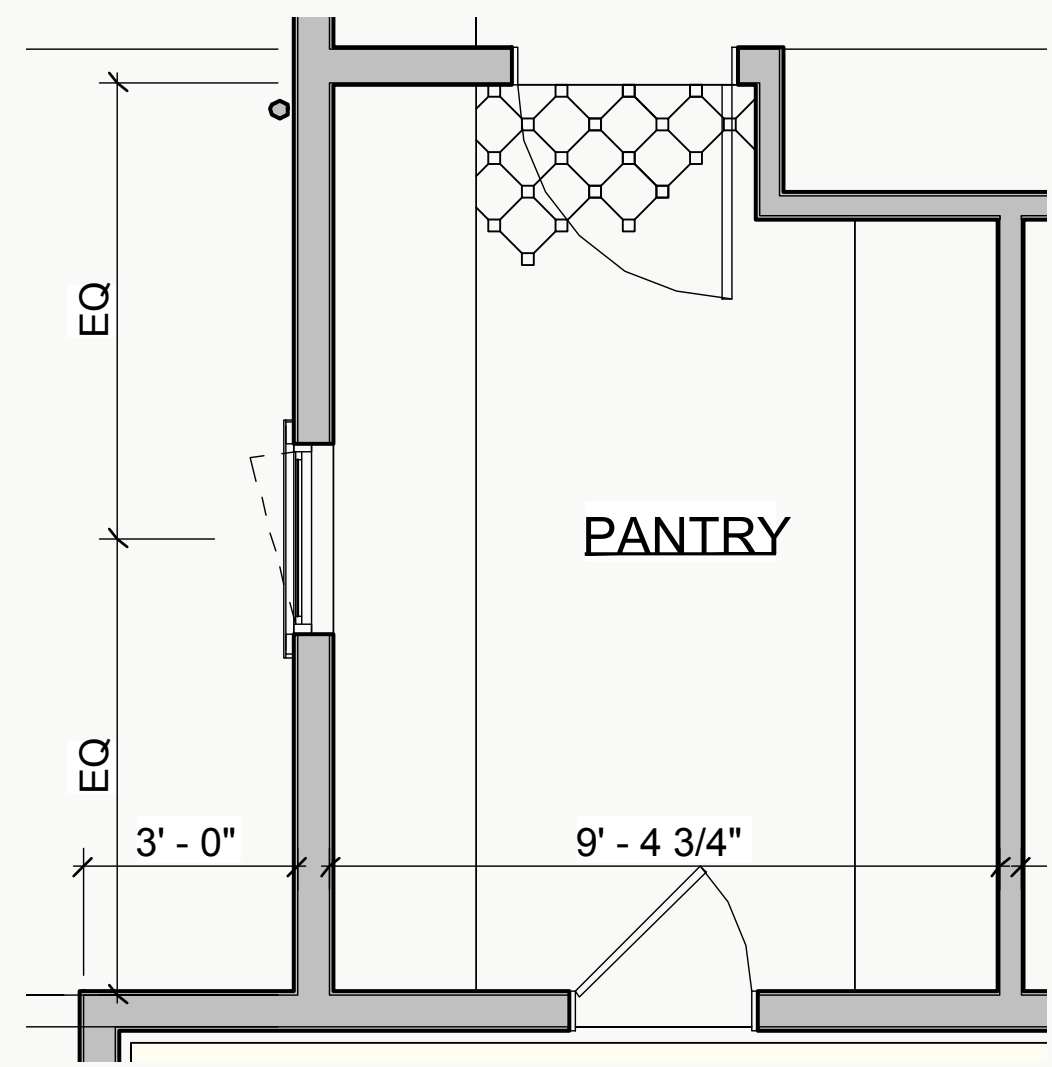

BUILT-IN CABINET BACKSPLASH

FLOOR

PANTRY