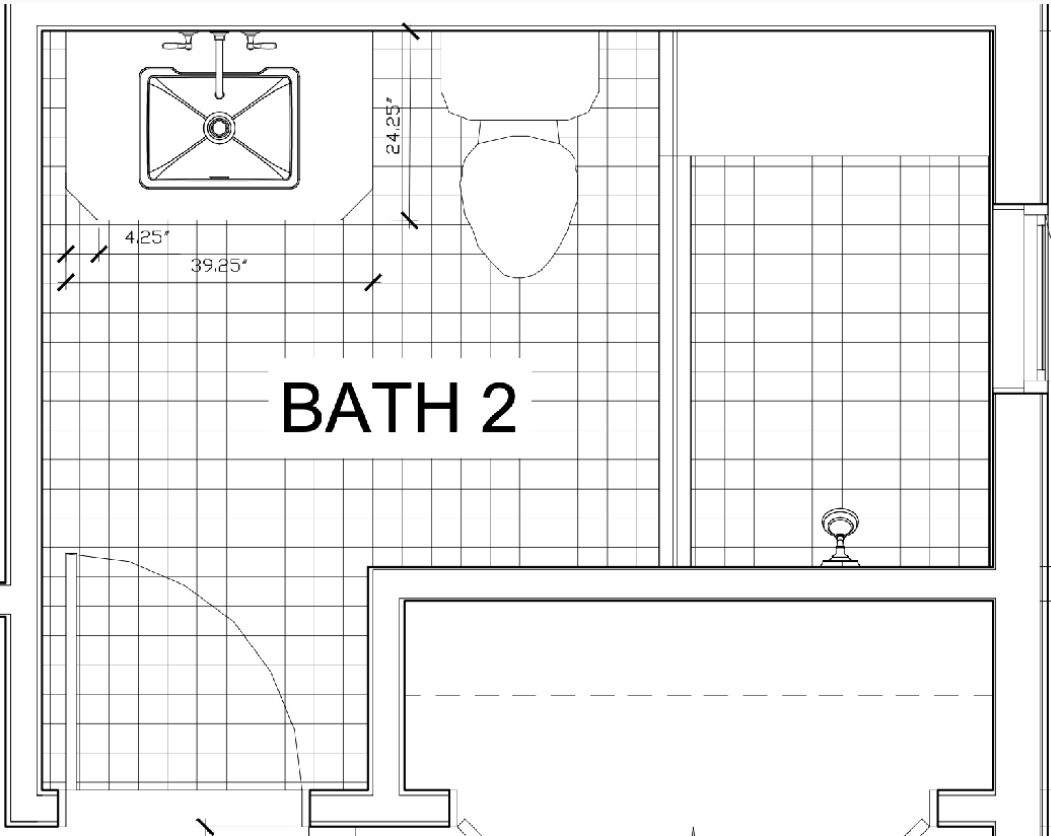

Example of Marble Treatment

12 x 24 tiles with pencil trim to 36”H with 2x4 field tile above

SHOWER WALLS

Sonoma Stellar 2x4 Tile in Fontainebleau

SHOWER WALLS

Arabescato Carrara 12x24 Marble Tile

SHOWER WALL TRIM

Arabescato Carrara Matching Pencil Trim

SHOWER & ROOM FLOOR

White Carrara Honed Basket Weave Marble Mosaic

GUEST BATHROOM 2

SLAB MATERIAL:  
Threshold Top, Bench Top, Interior of Window Jamb, Niche Jamb and Shelf

Imagine Surfaces White Carrara

GUEST BATHROOM 2

SLAB MATERIAL:  
 Threshold Top, Bench Top,  
 Interior of Window Jamb,  
 Niche Jamb and Shelf

Imagine Surfaces White  
 Carrara

GUEST BATHROOM 2

SHOWER WALLS