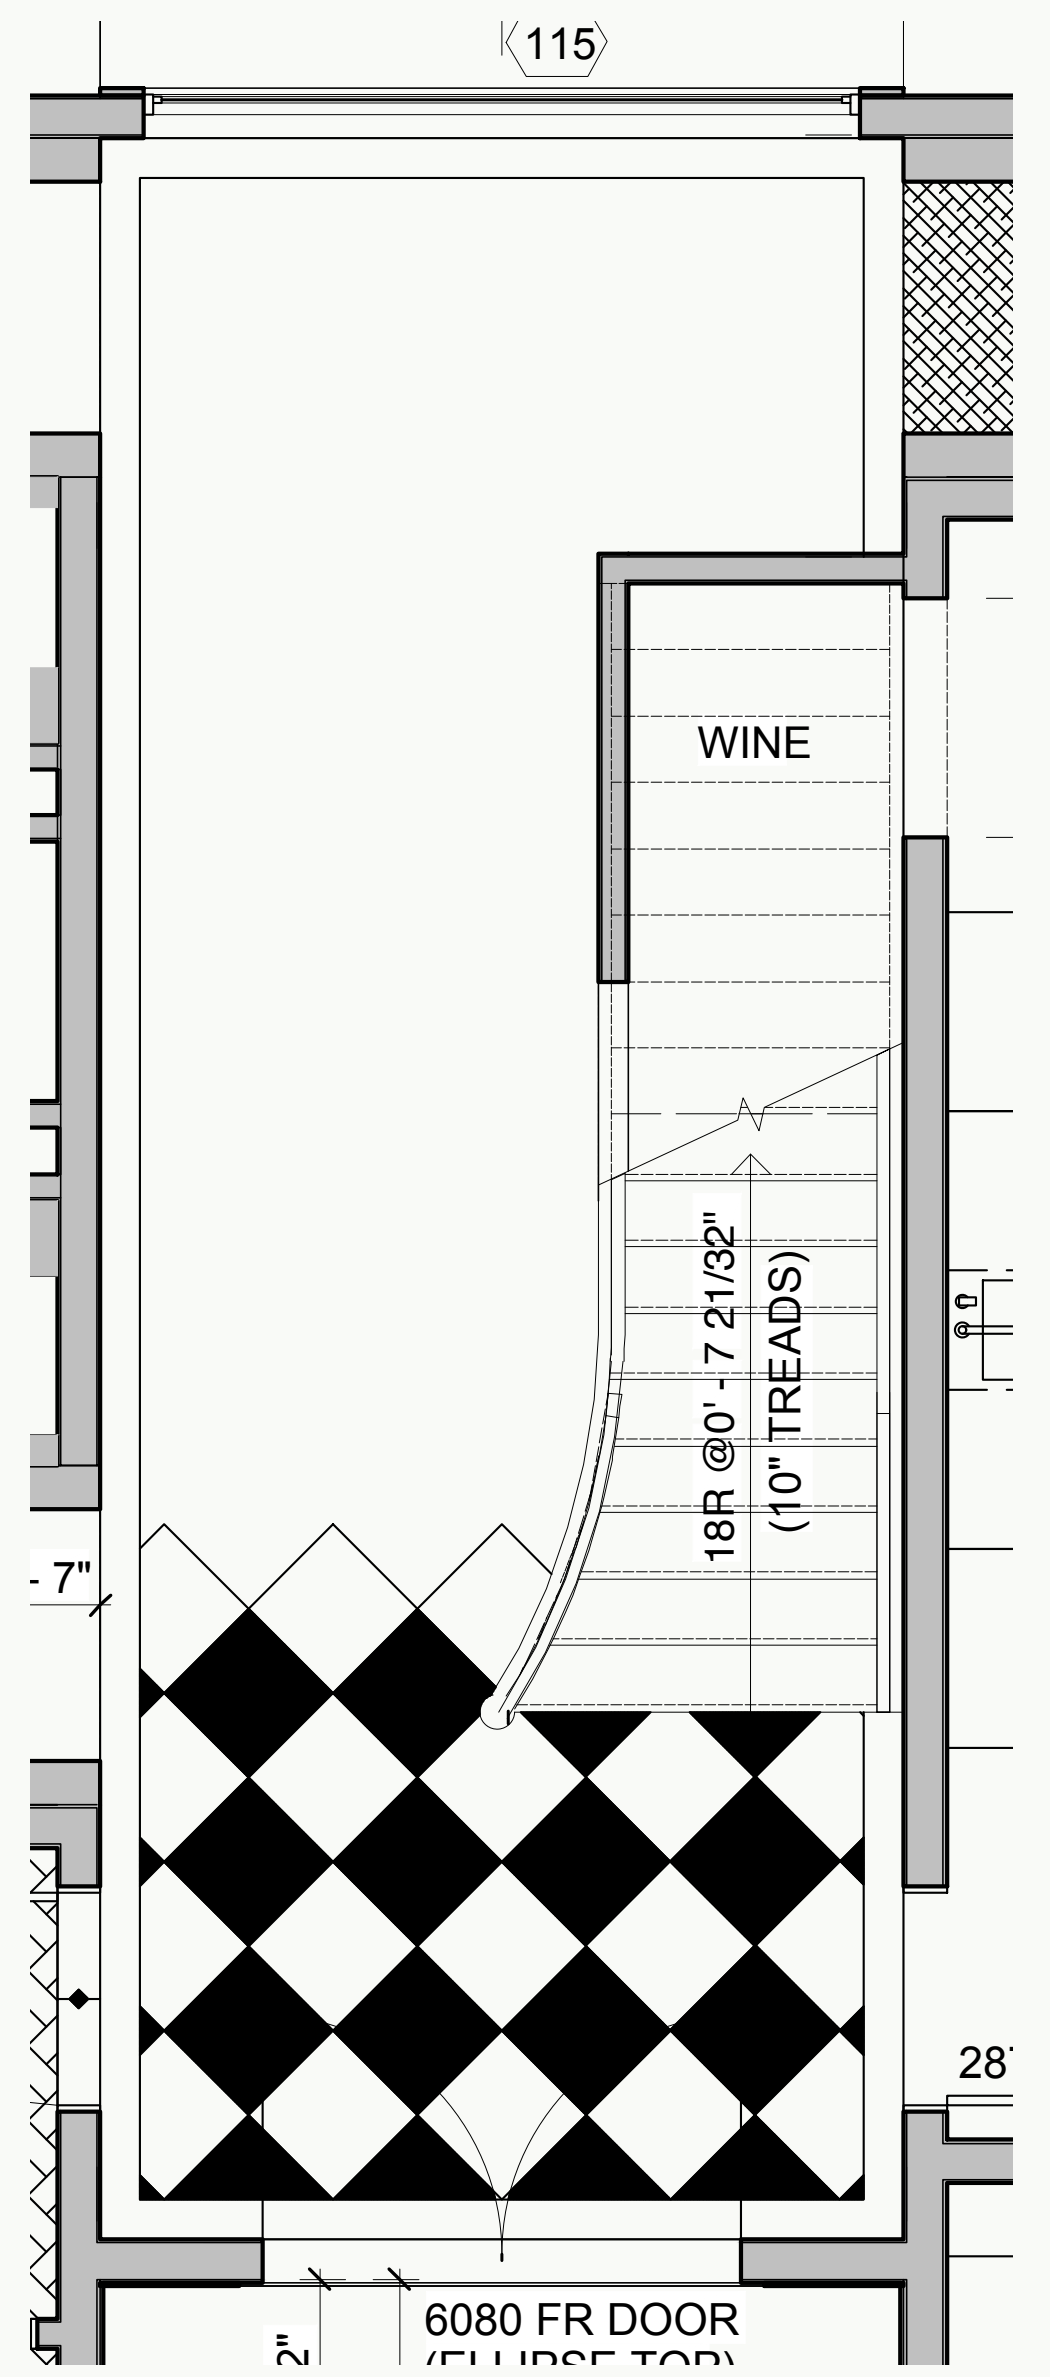

FLOOR

Chesapeake Tile and Marble Natural Stone Lawrence - Beige  
**CUSTOM CUT SIZE BRUSHED EDGE**  
4"x10"

FOYER TO POWDER ROOM  
JAMB THRESHOLD

Door Jamb Threshold Piece with Beige  
Threshold and Grey Center 2"x2"  
Diamond

POWDER ROOM 1

BACKHALL

FLOOR

Chesapeake Tile and Marble Natural Stone Lawrence Emley 6" Free Length Beige Mixt

Hatch Represents 6" Multi Length Mixed Pattern

FLOOR

Chesapeake Tile and  
Marble Natural Stone  
Lawrence Emley 6"  
Free Length Beige Mixt