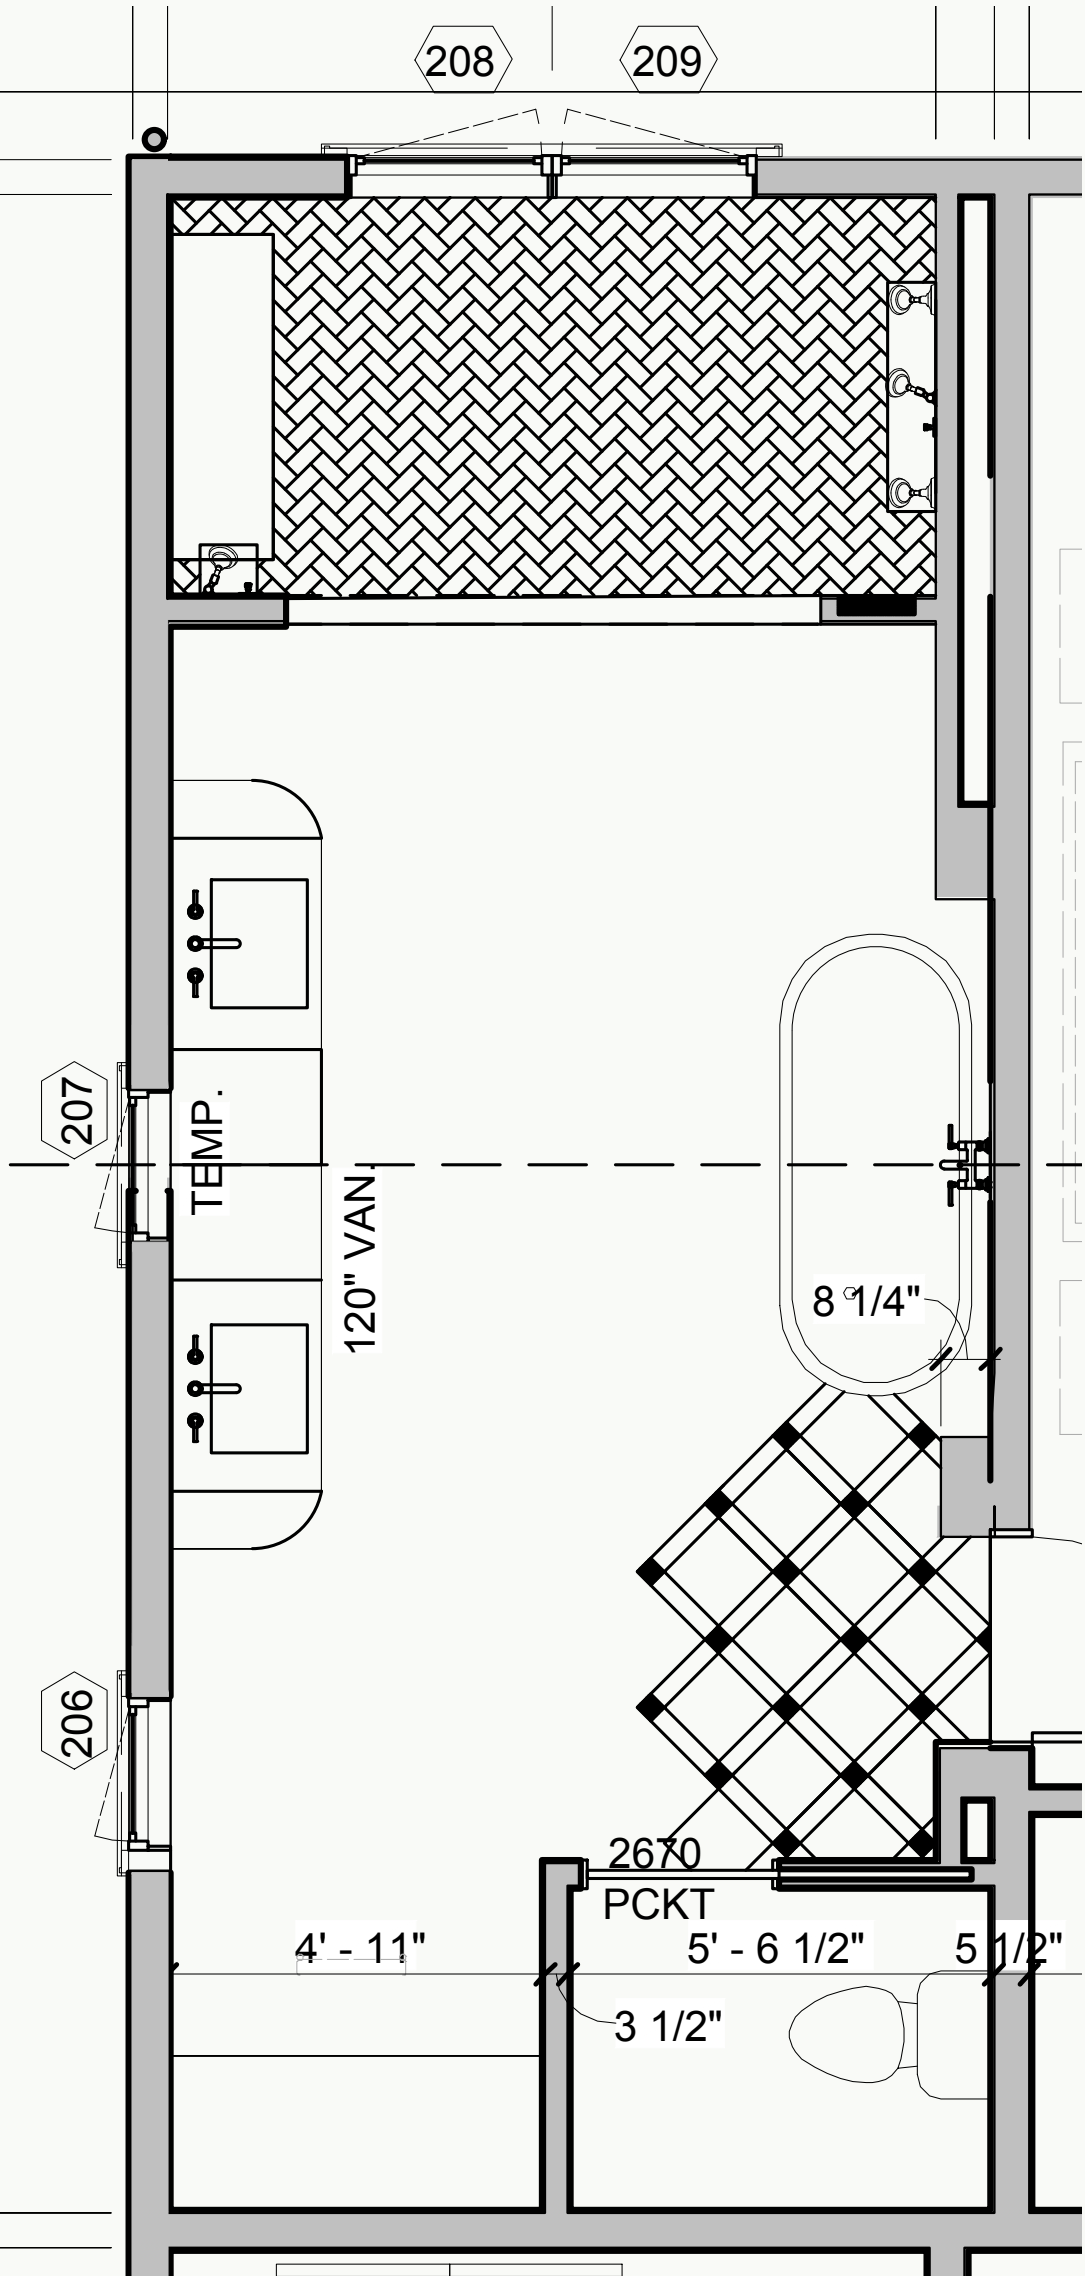

FLOOR

Tiles of Ezra  
EZRMLOCT\_MKBLK In Meknes  
& Black - 8"x8"

PANTRY

FLOOR

Marble Systems Silver  
Shadow Cottage Marble Tile  
8"x16"

MUDROOM / LAUNDRY

PRIMARY BATHROOM

PRIMARY BATHROOM ROOM FLOORING OPTIONS  
PENDING SAMPLES REQUESTED 3/5/26