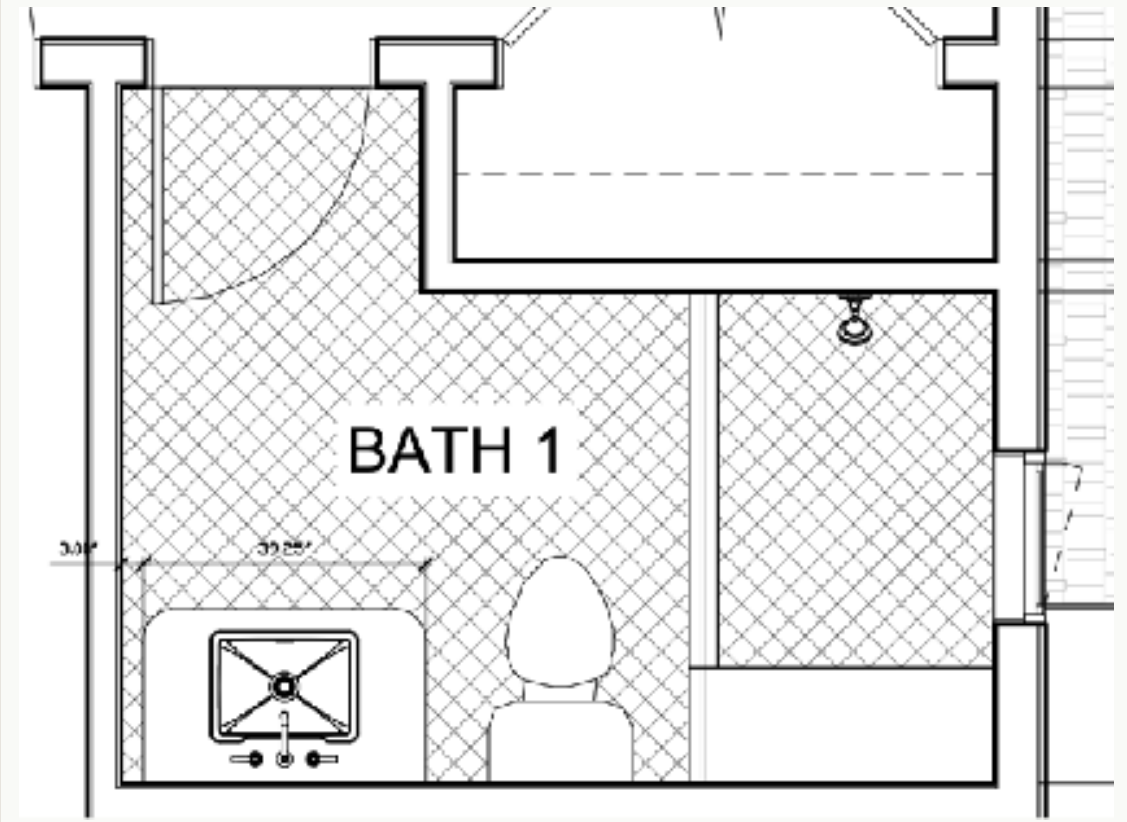

GRAMACO  
Calacatta Rhino Rose Honed  
- 17387

NO NICHE  
BRASS SHELF INSTALLED  
AFTER TILE

GUEST BATHROOM 1

SLAB MATERIAL:  
Threshold Top, Bench Top,  
Interior of Window Jamb

GRAMACO  
Calacatta Rhino Rose Honed  
- 17387