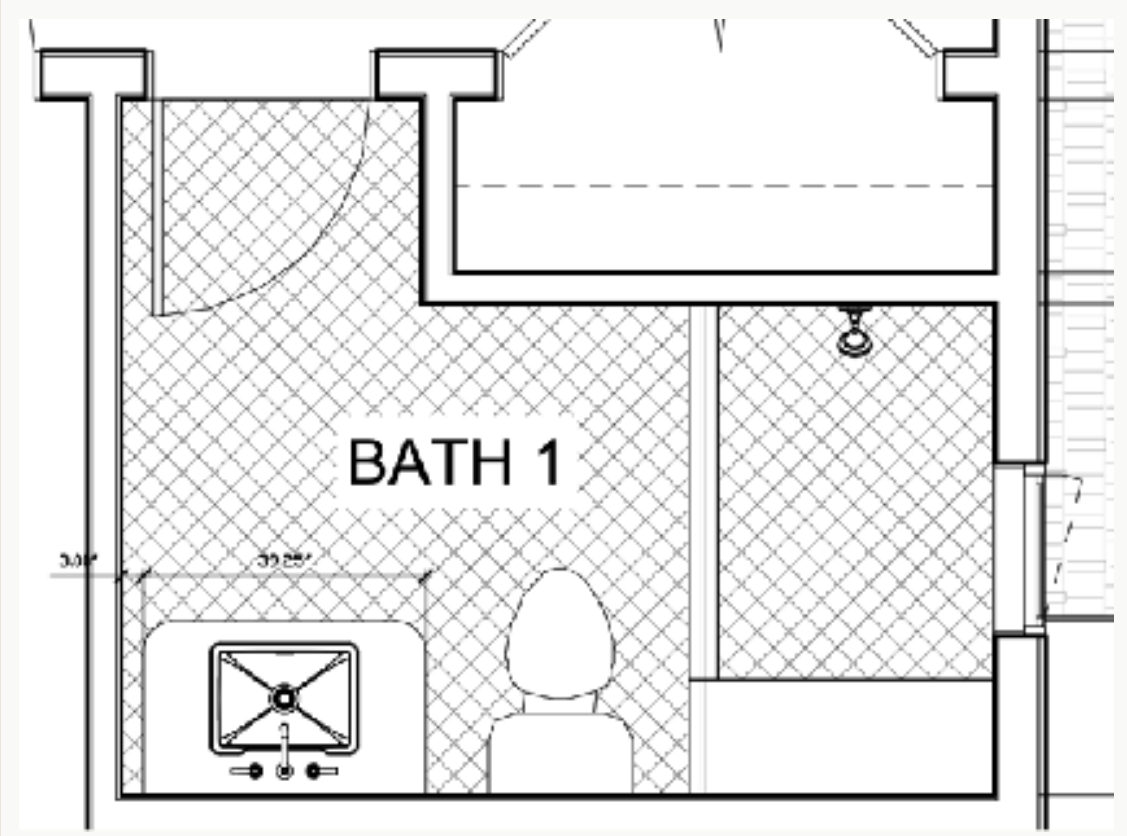

GUEST BATHROOM 1