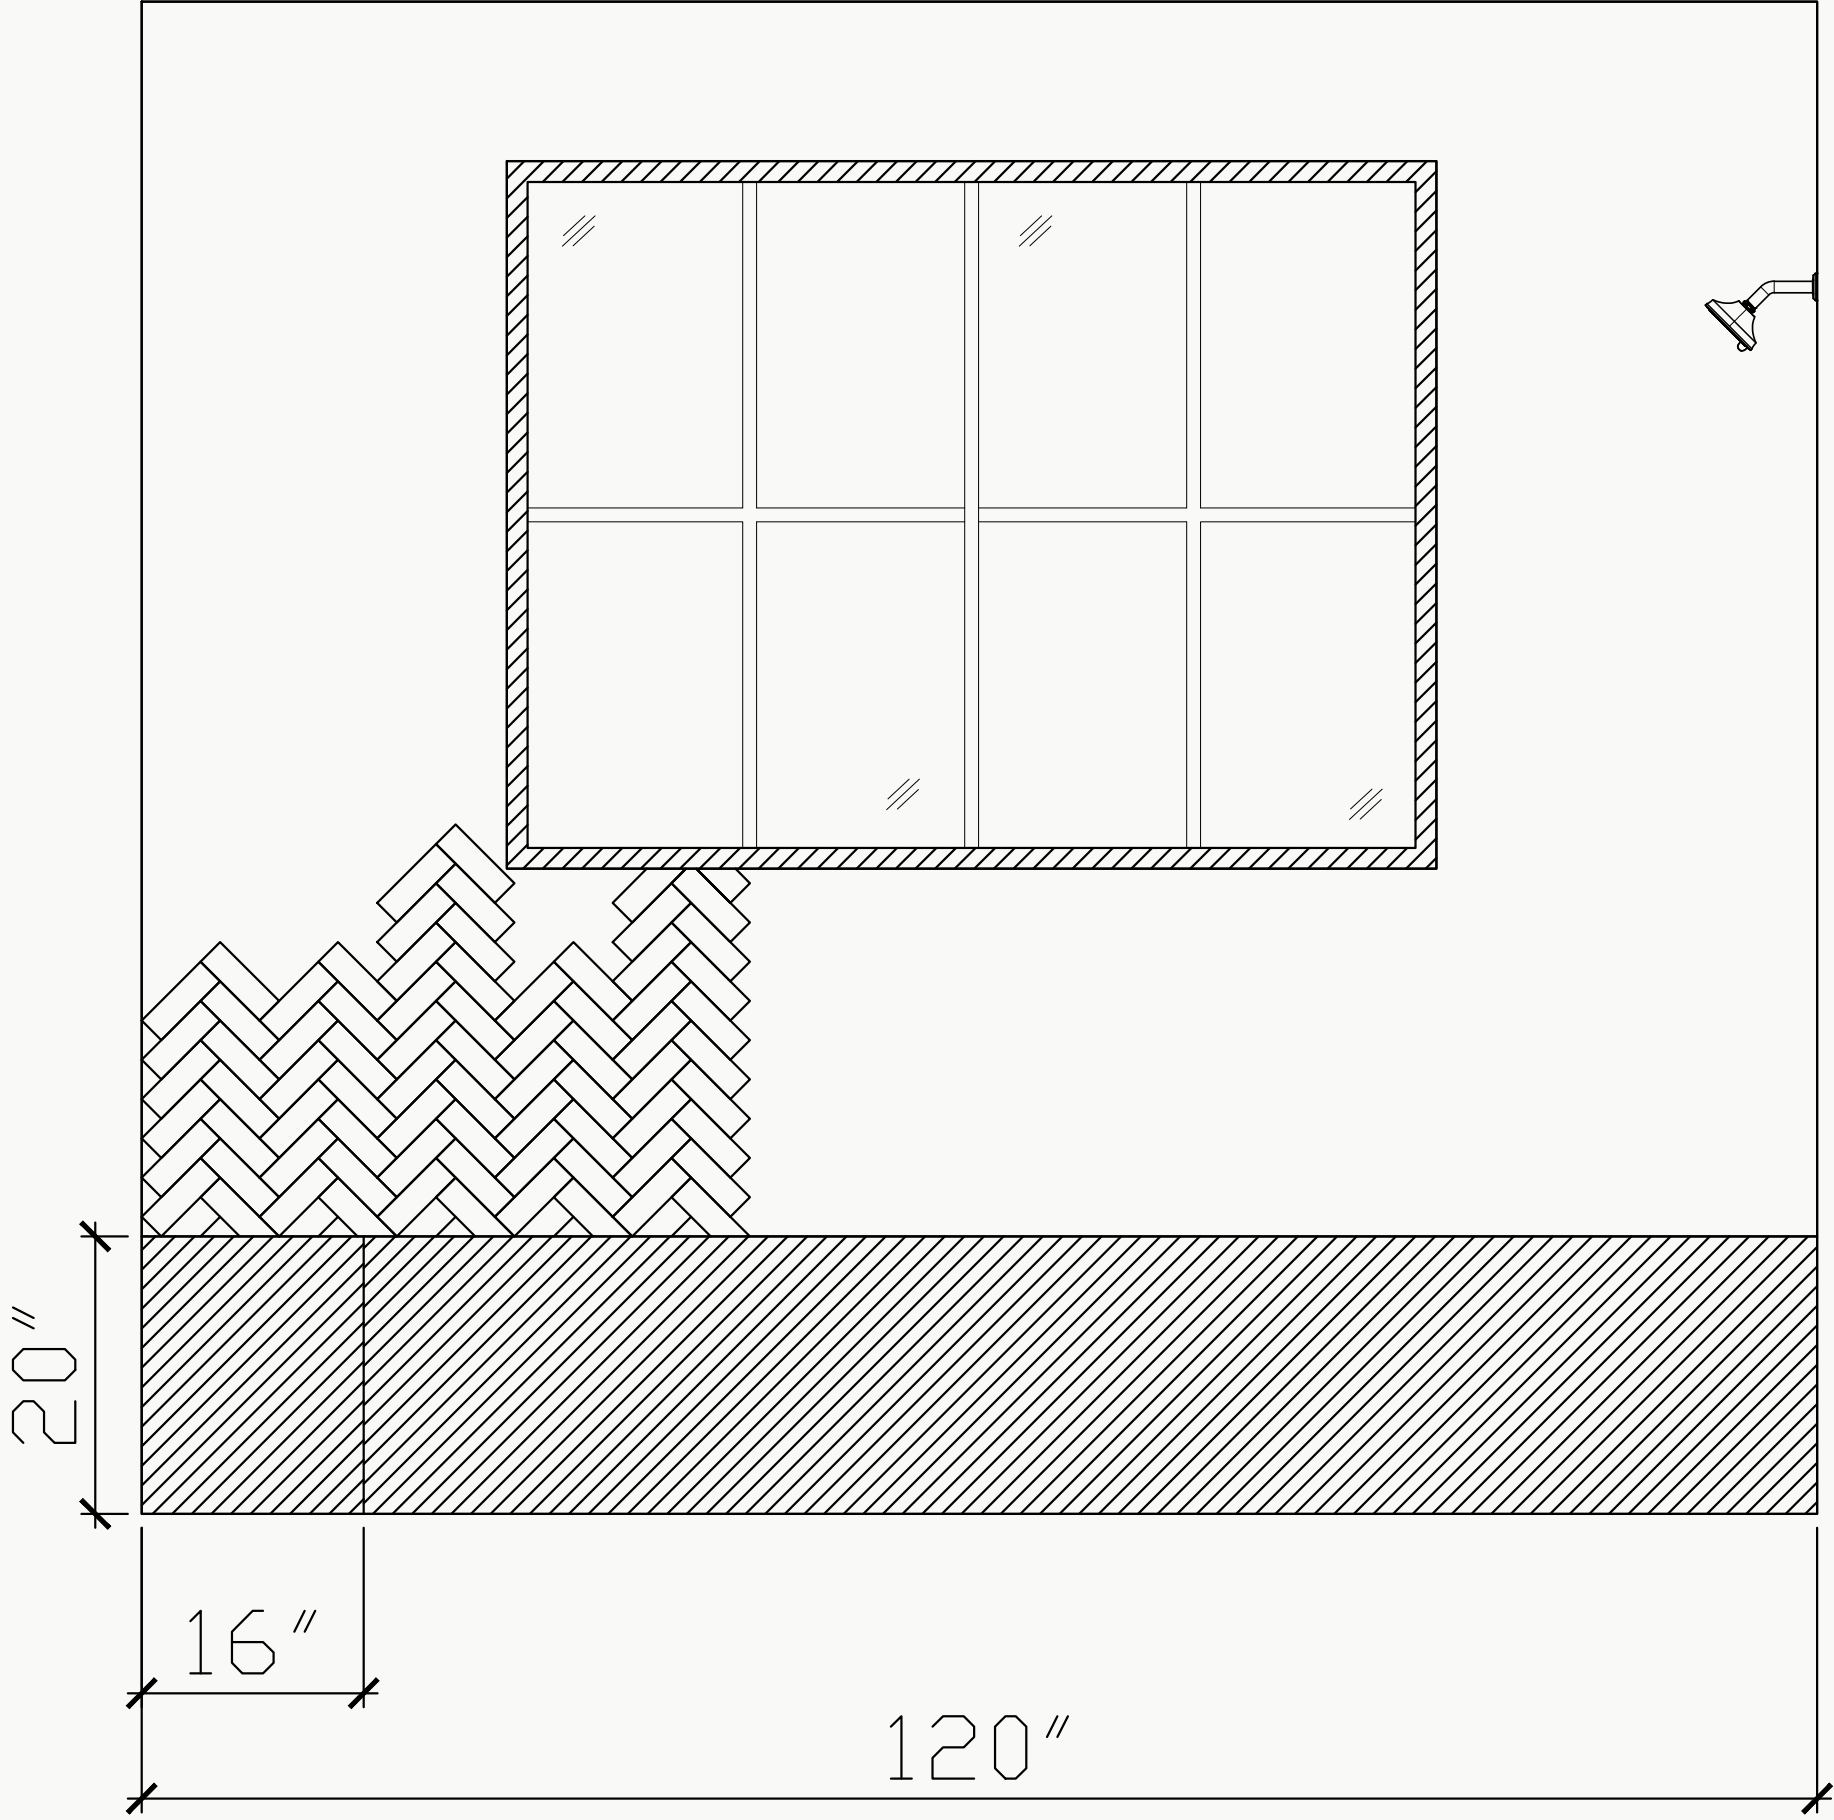

PRIMARY BATH SHOWER WINDOW JAMB EXAMPLE