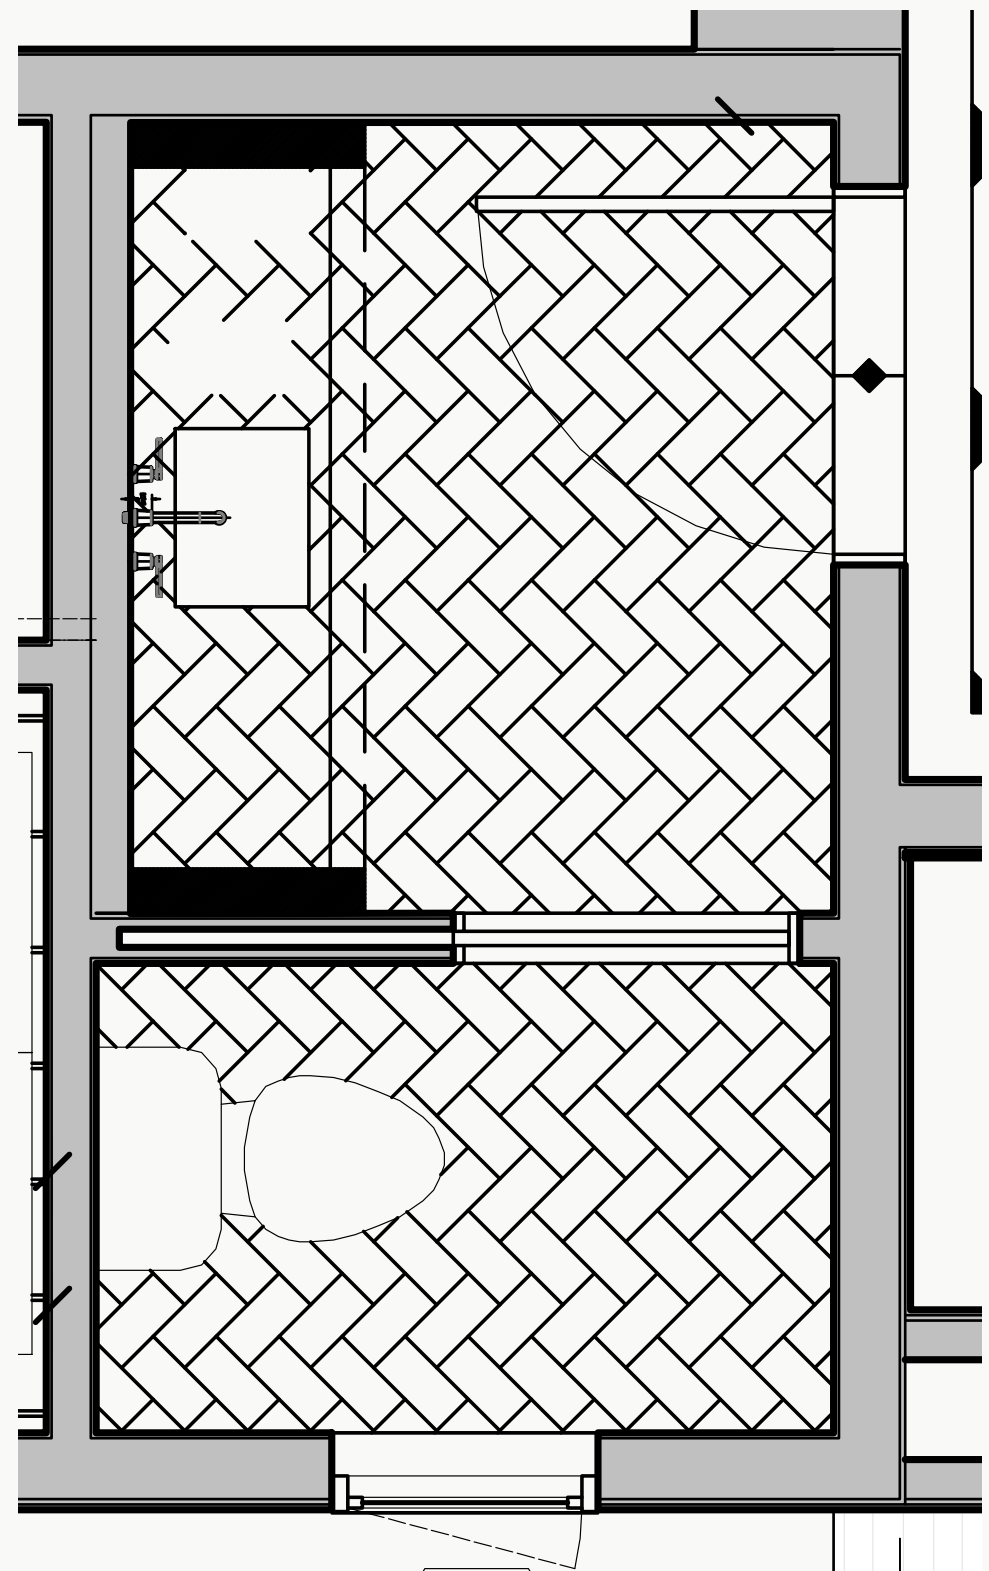

FLOOR

Chesapeake Tile and Marble Natural Stone Lawrence - Beige  
**CUSTOM CUT SIZE BRUSHED EDGE**  
4"x10"

FOYER TO POWDER ROOM  
JAMB THRESHOLD

Door Jamb Threshold Piece with Beige  
Threshold and Grey Center 2"x2"  
Diamond

POWDER ROOM 1

BACKHALL

FLOOR

Chesapeake Tile and Marble Natural Stone Lawrence Emley 6" Free Length Beige Mixt

Hatch Represents 6" Multi Length Mixed Pattern

FLOOR

Chesapeake Tile and  
Marble Natural Stone  
Lawrence Emley 6"  
Free Length Beige Mixt