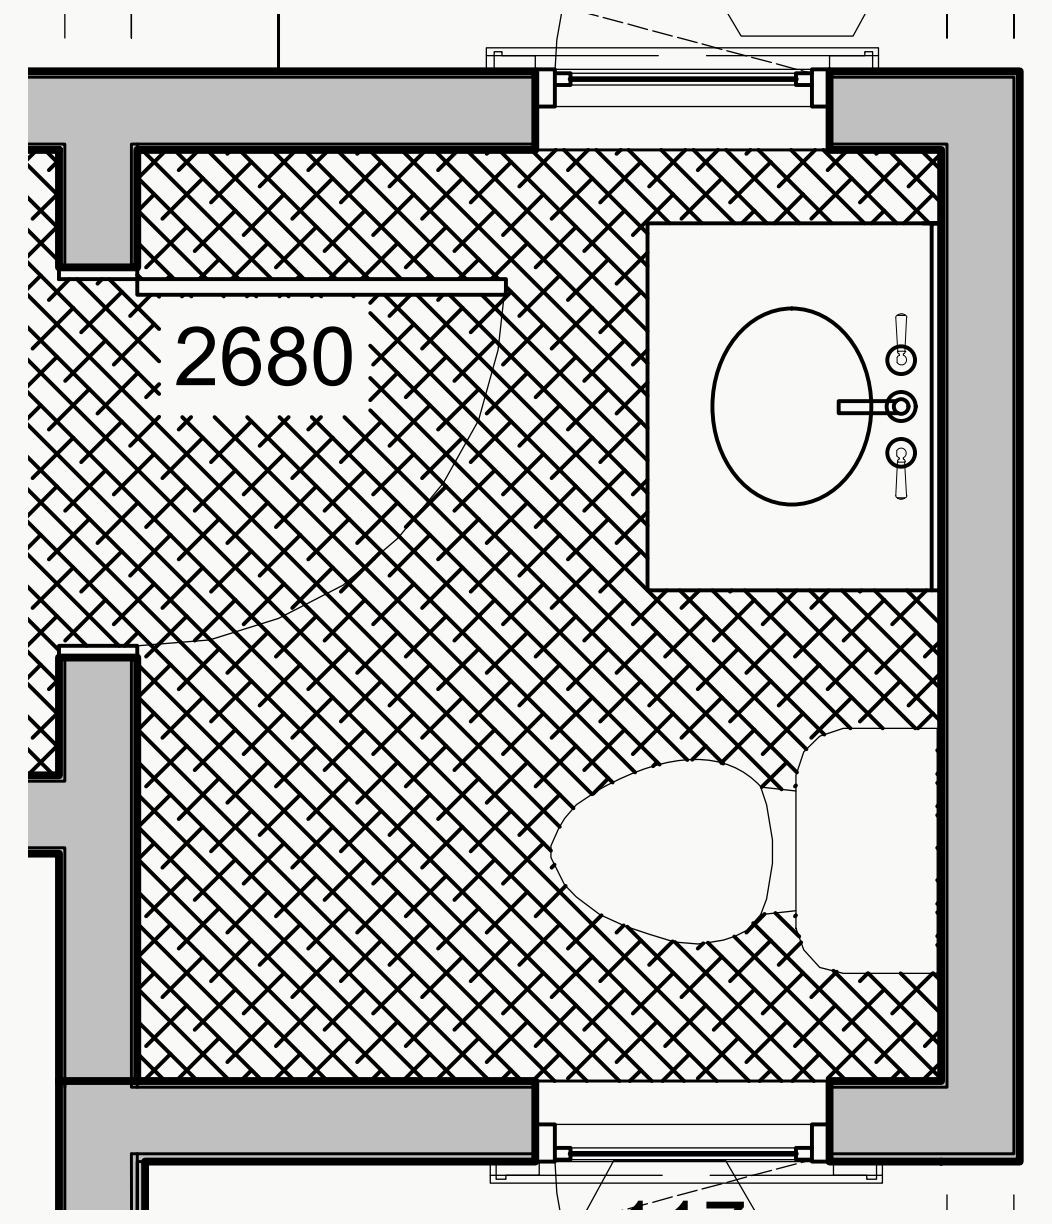

FLOOR

Chesapeake Tile and Marble Natural Stone Lawrence - Beige  
**CUSTOM CUT SIZE BRUSHED EDGE**  
4"x10"

FOYER TO POWDER ROOM  
JAMB THRESHOLD

Door Jamb Threshold Piece with Beige  
Threshold and Grey Center 2"x2"  
Diamond

POWDER ROOM 1

BACKHALL

FLOOR

Chesapeake Tile and Marble Natural Stone Lawrence Emley 6" Free Length Beige Mixt

Hatch Represents 6" Multi Length Mixed Pattern

FLOOR

Chesapeake Tile and  
Marble Natural Stone  
Lawrence Emley 6"  
Free Length Beige Mixt

ROOM BASEBOARD

Marble Systems Calacatta  
Picasso Honed Modern Base  
Marble Moldings 5-1/6"x12"

POWDER ROOM 2

Hatch Represents 6" Multi  
Length Mixed Pattern

BUILT-IN CABINET BACKSPLASH

Quemere Tiles 2x4 Nature White  
Gloss #1390