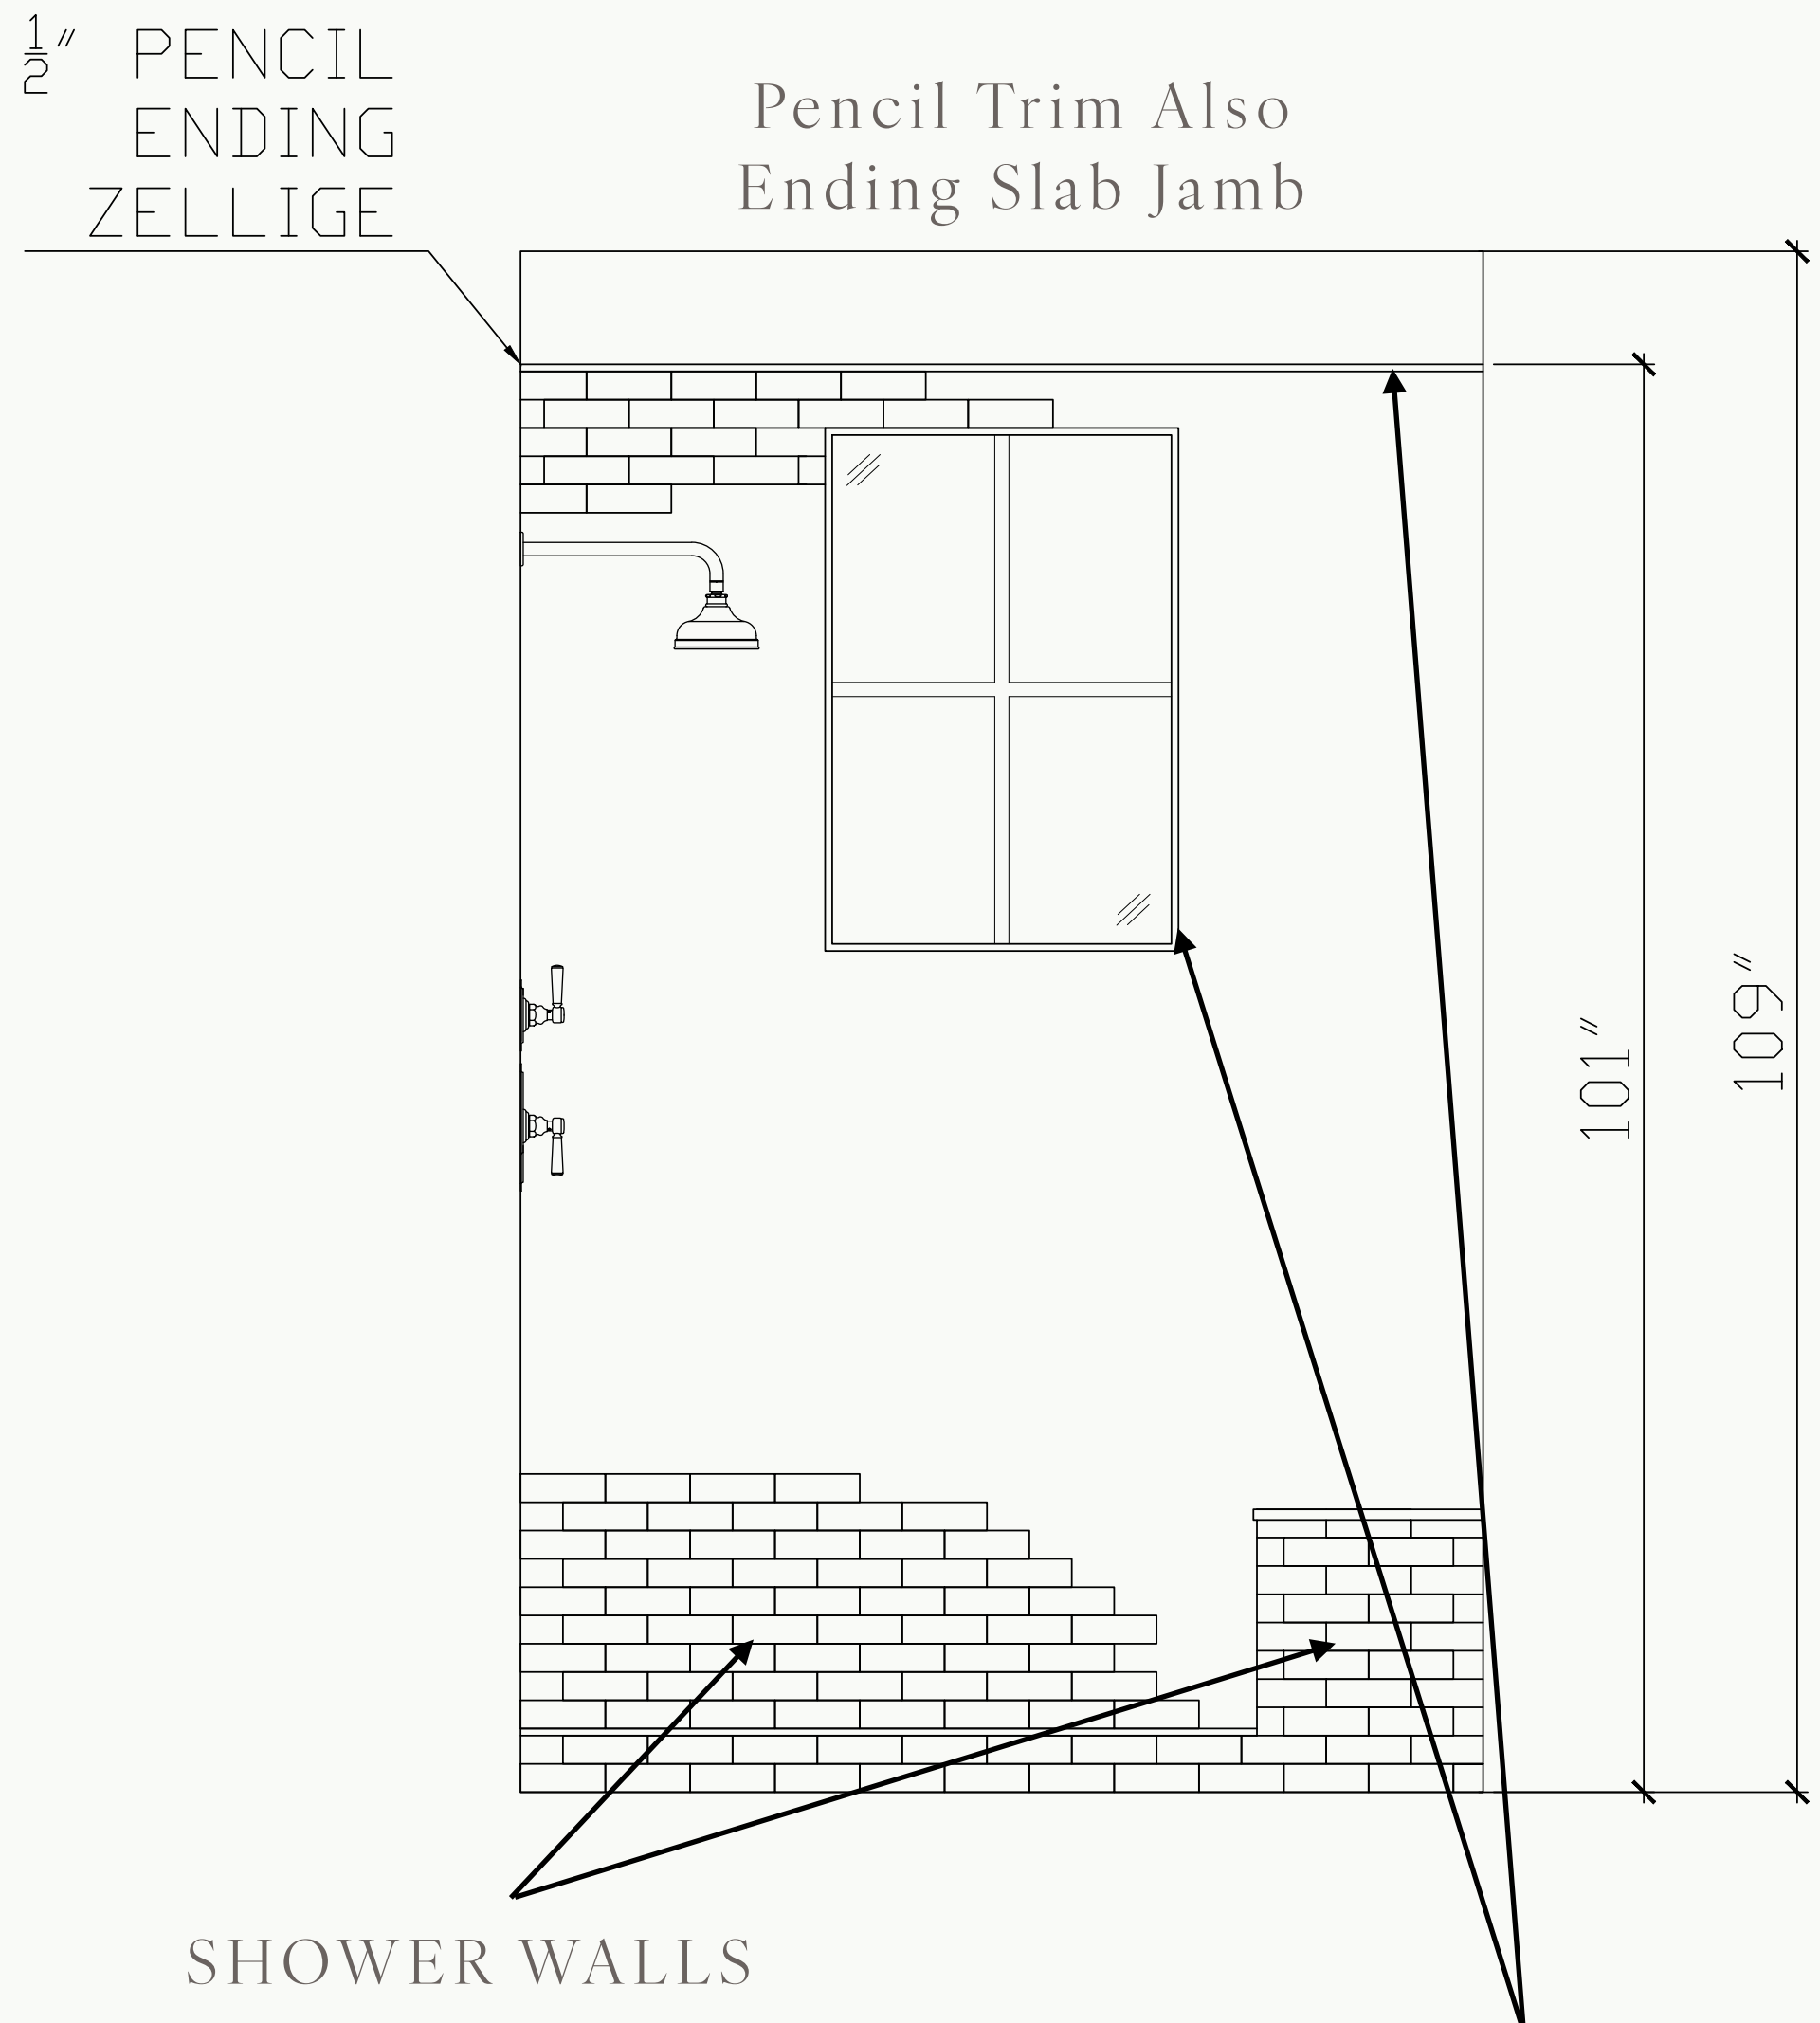

GRAMACO  
Calacatta Rhino Rose Honed  
- 17387

NO NICHE  
BRASS SHELF INSTALLED  
AFTER TILE

GUEST BATHROOM 1

SLAB MATERIAL:  
Threshold Top, Bench Top,  
Interior of Window Jamb

GRAMACO  
Calacatta Rhino Rose Honed  
- 17387

Slab Material on Threshold Top and Bench Top Example

GUEST BATHROOM 1

SLAB MATERIAL:  
Threshold Top, Bench Top,  
Interior of Window Jamb

GRAMACO  
Calacatta Rhino Rose Honed  
- 17387

SHOWER WALLS

SHOWER TRIM