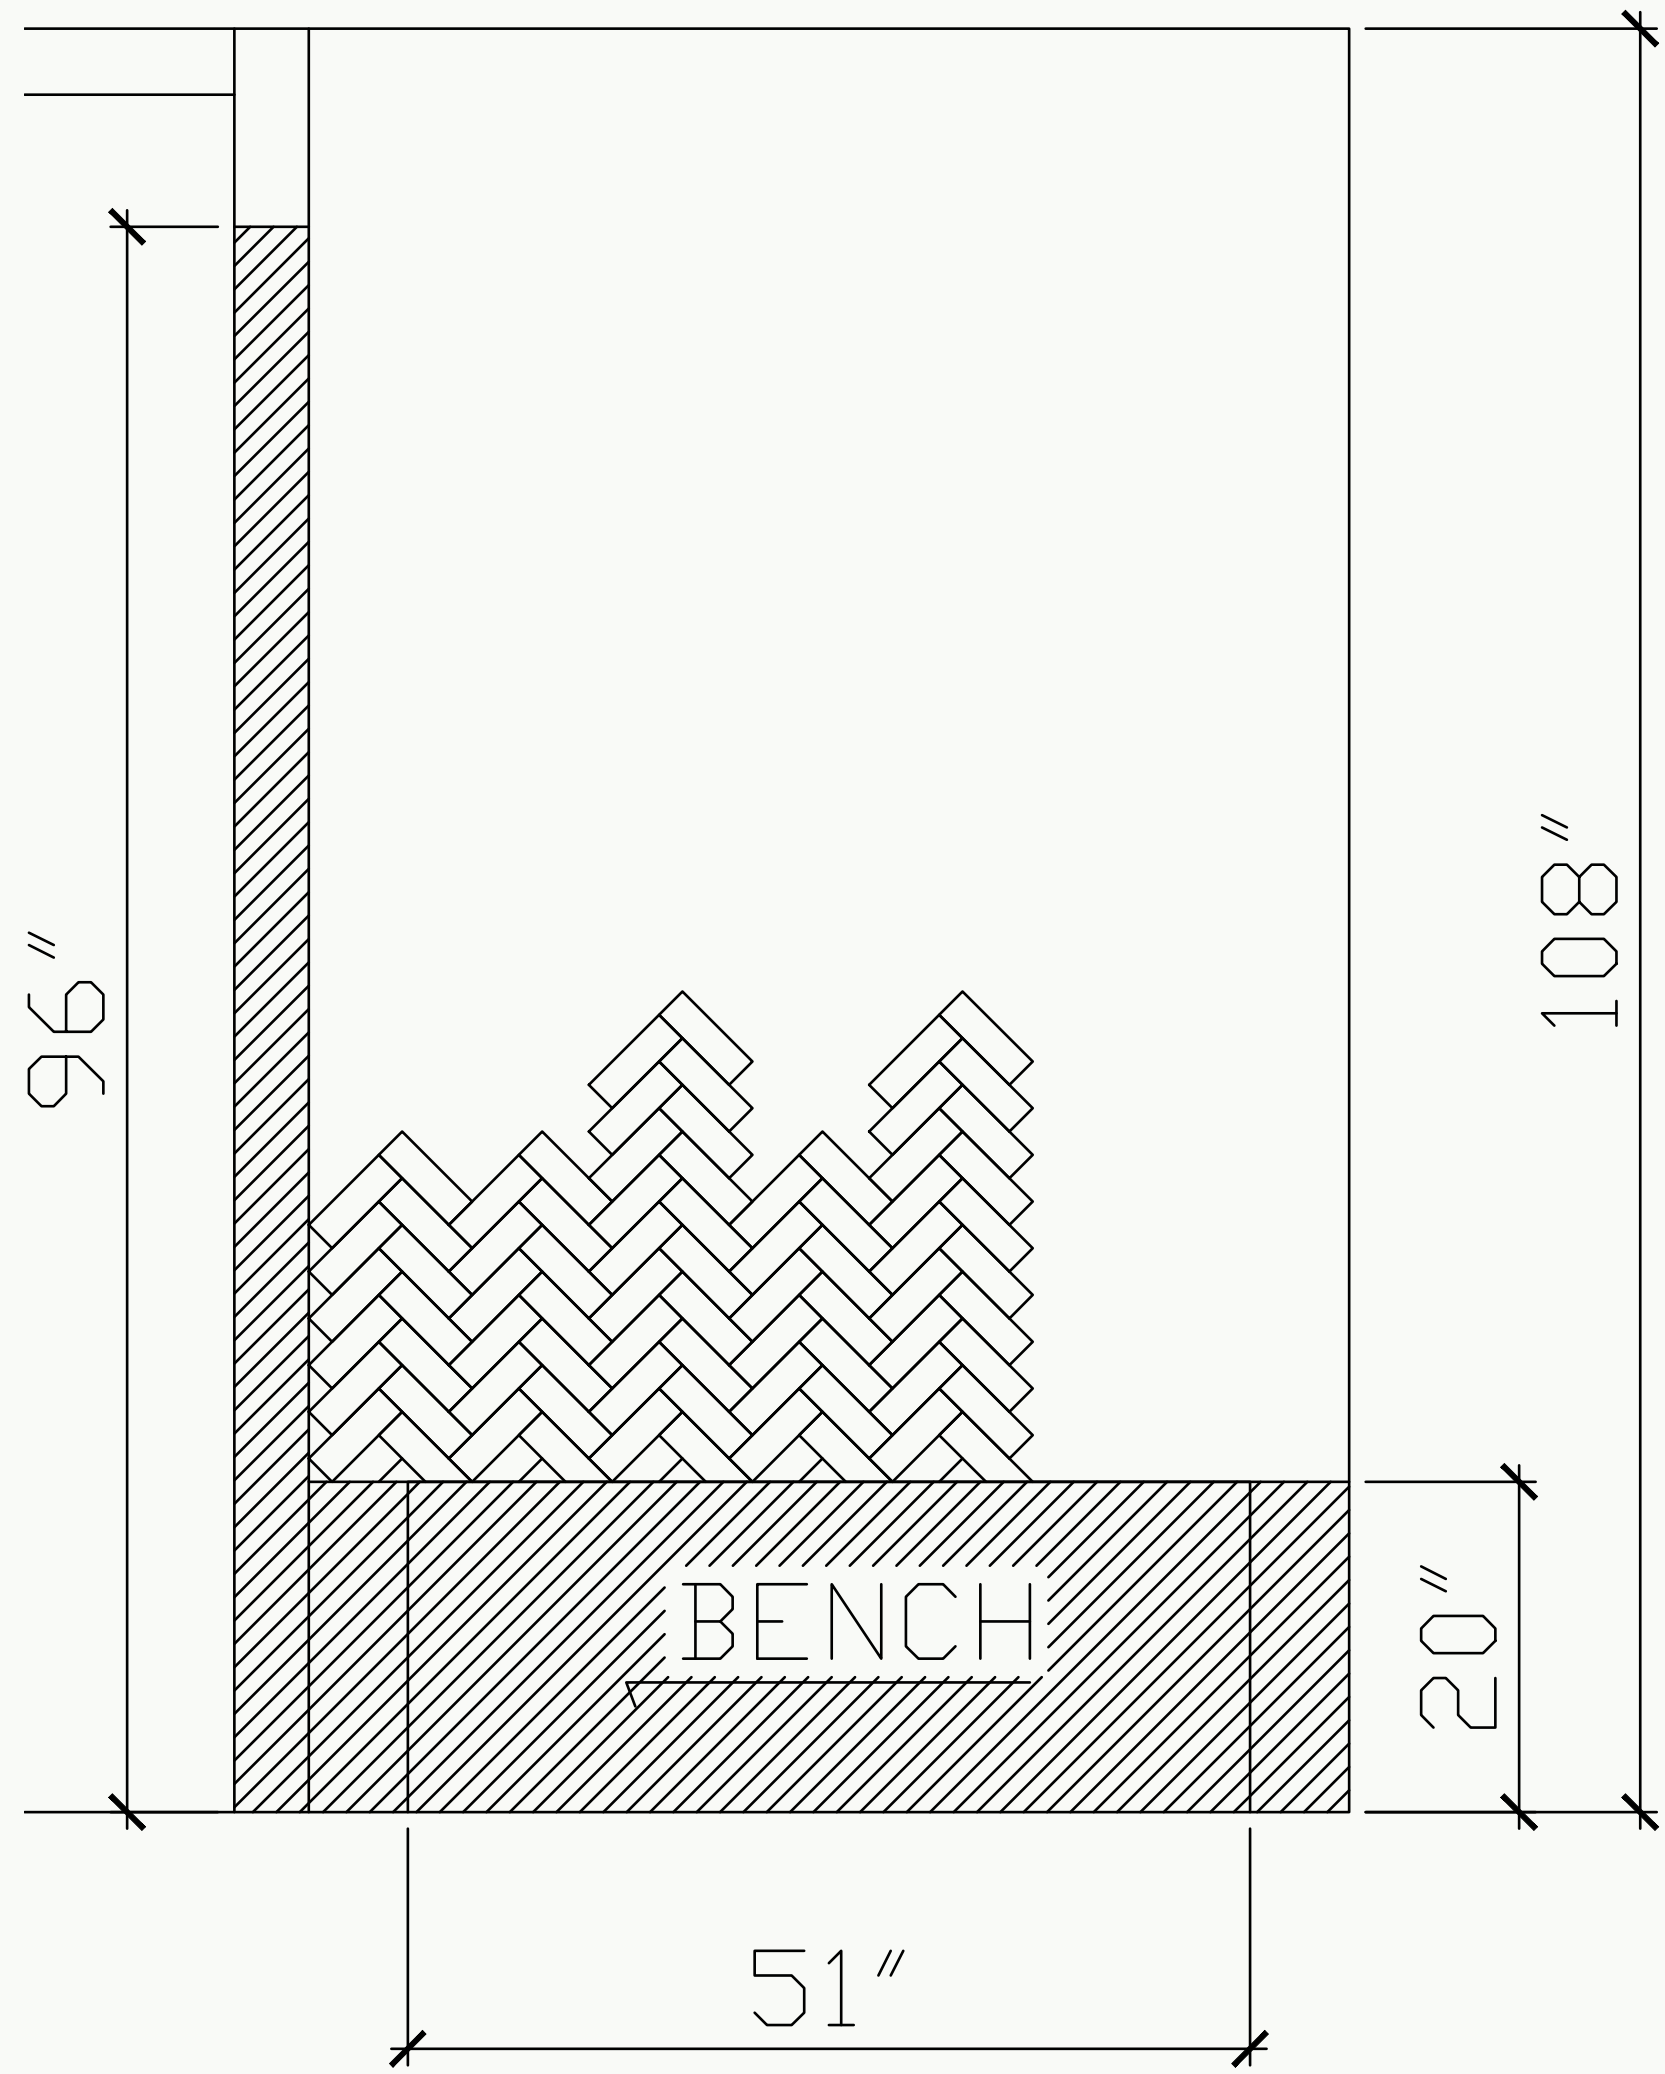

PRIMARY BATH

SHOWER WALLS
HERRINGBONE ZELLIGE 2"X6" WITH
MARBLE SLAB BELOW

Tiles Of Ezra Thin
Bejmat 6"x2"
Color: TBD
PENDING SAMPLES
REQUESTED FROM
TILE MARKET

SLABS TO BE USED AROUND BOTTOM OF SHOWER
WALLS, BENCH, NICHE & JAMB