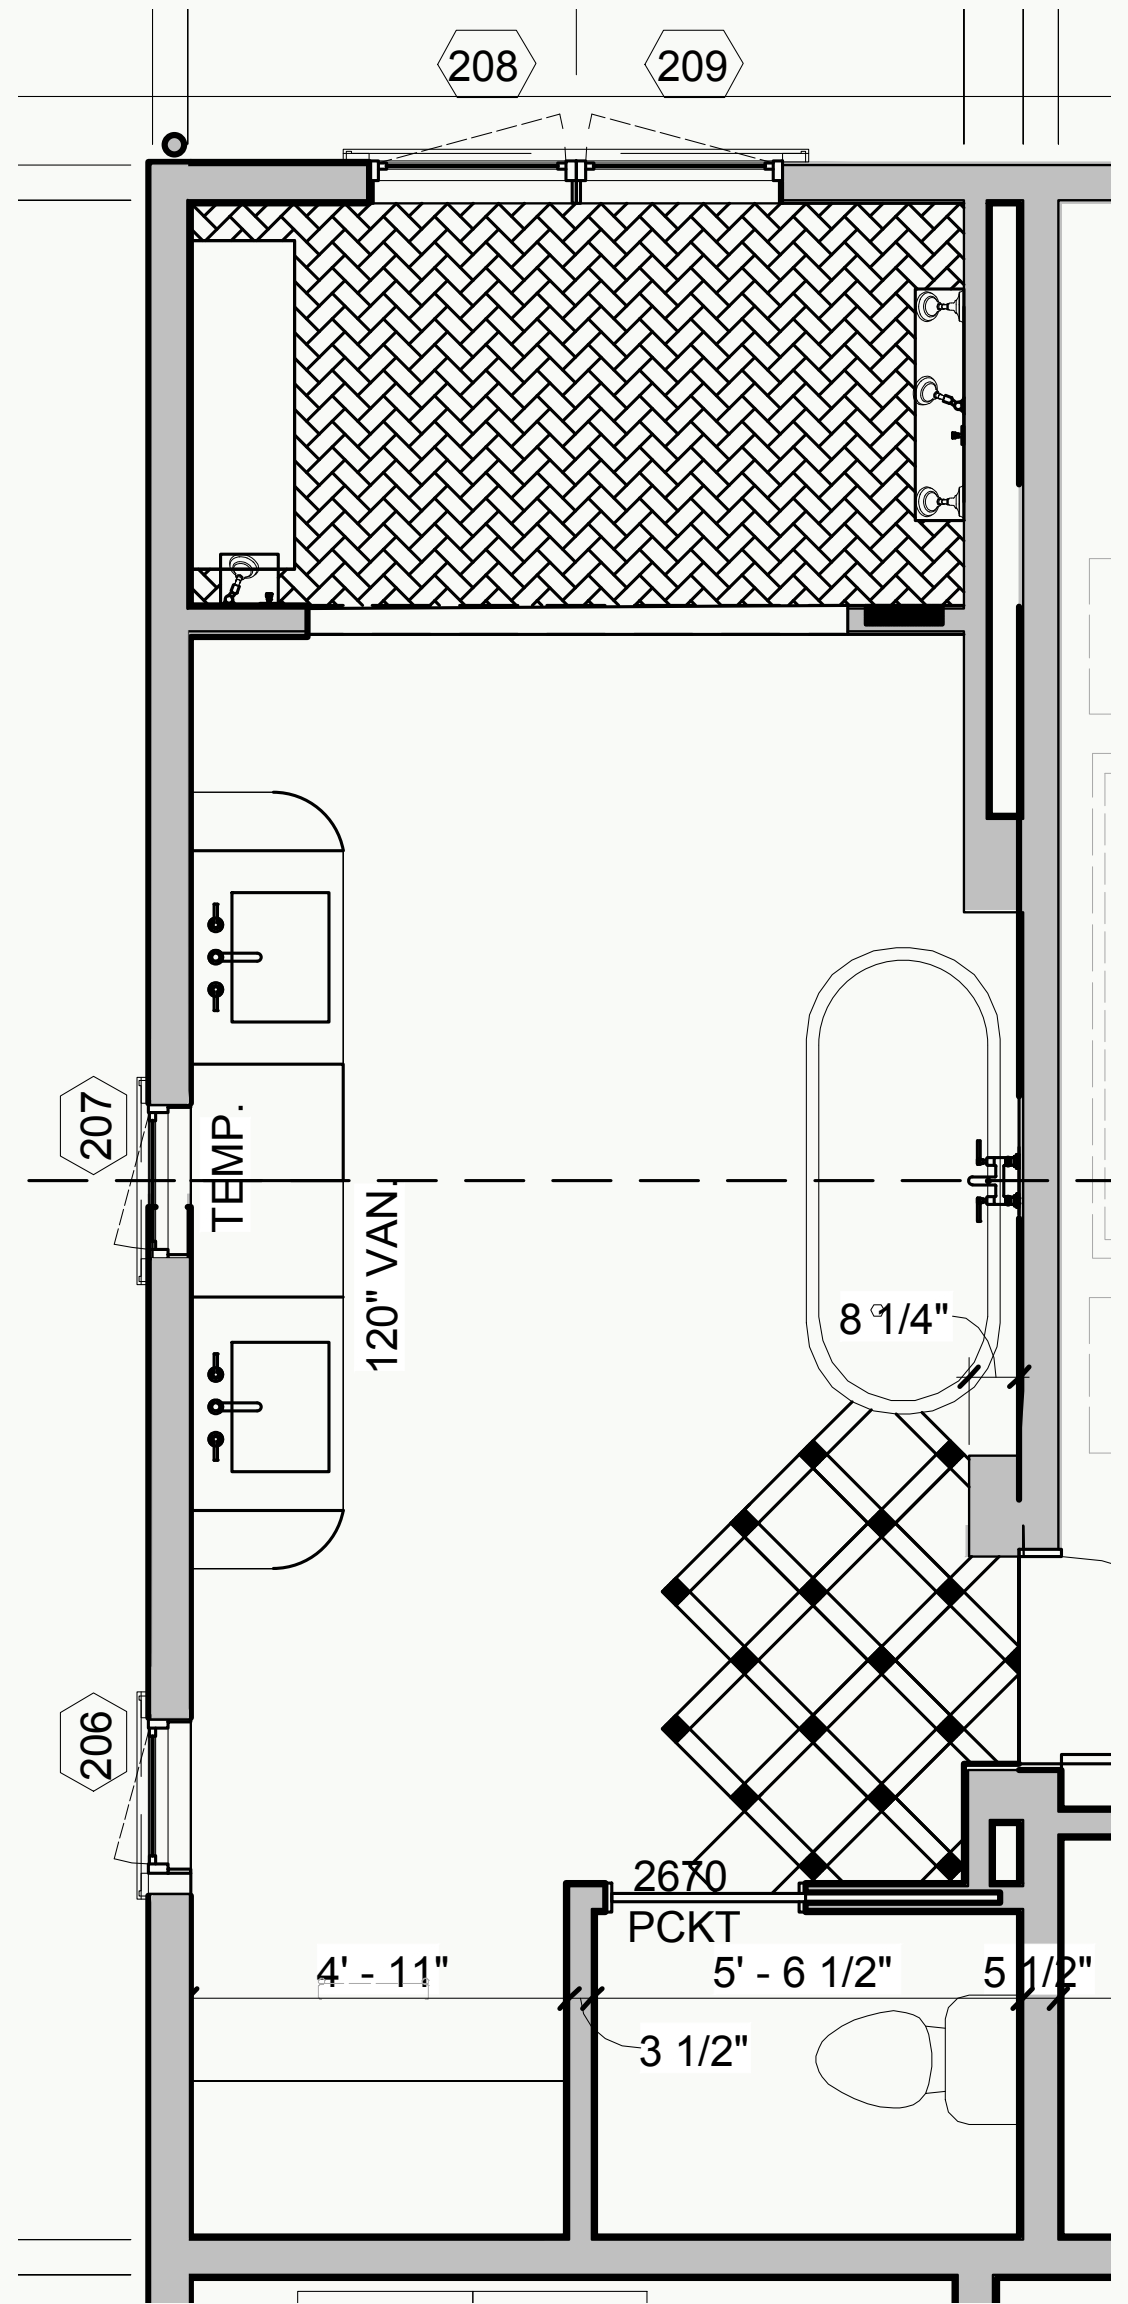

FLOOR

Tiles of Ezra  
EZRMLOCT\_MKBLK In Meknes  
& Black - 8"x8"

PANTRY

FLOOR

Marble Systems Silver  
Shadow Cottage Marble Tile  
8"x16"

MUDROOM / LAUNDRY

PRIMARY BATHROOM

PRIMARY BATHROOM ROOM FLOORING OPTIONS  
PENDING SAMPLES REQUESTED 3/5/26