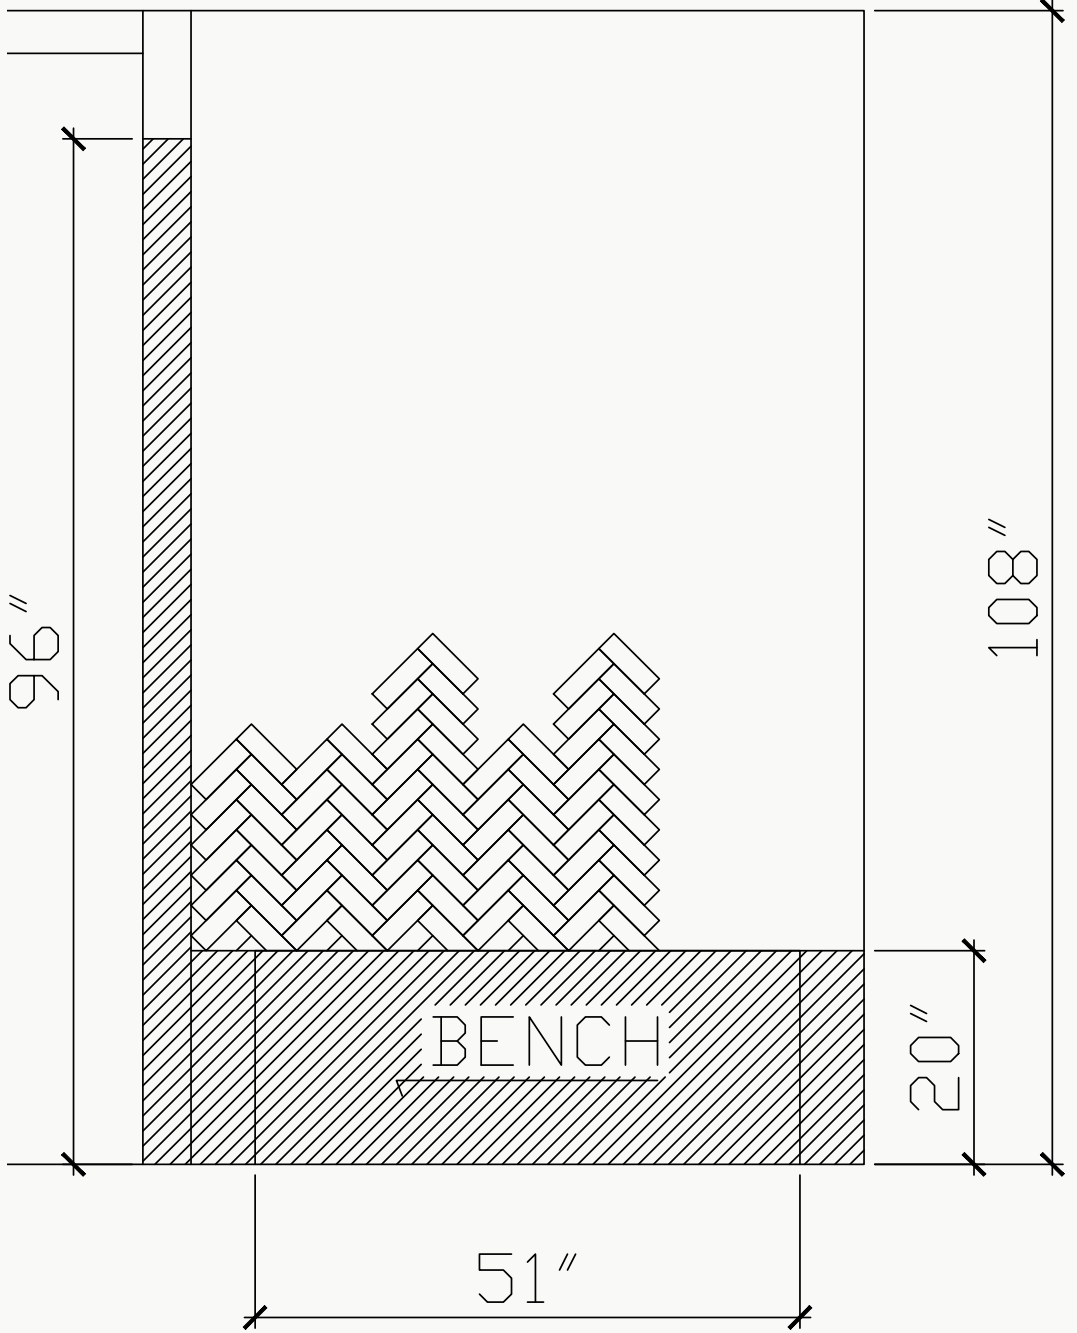

PRIMARY SHOWER

SLAB MATERIAL:
Door Jamb, Bench, 20”H shower
Wall, Window Jamb, Niche