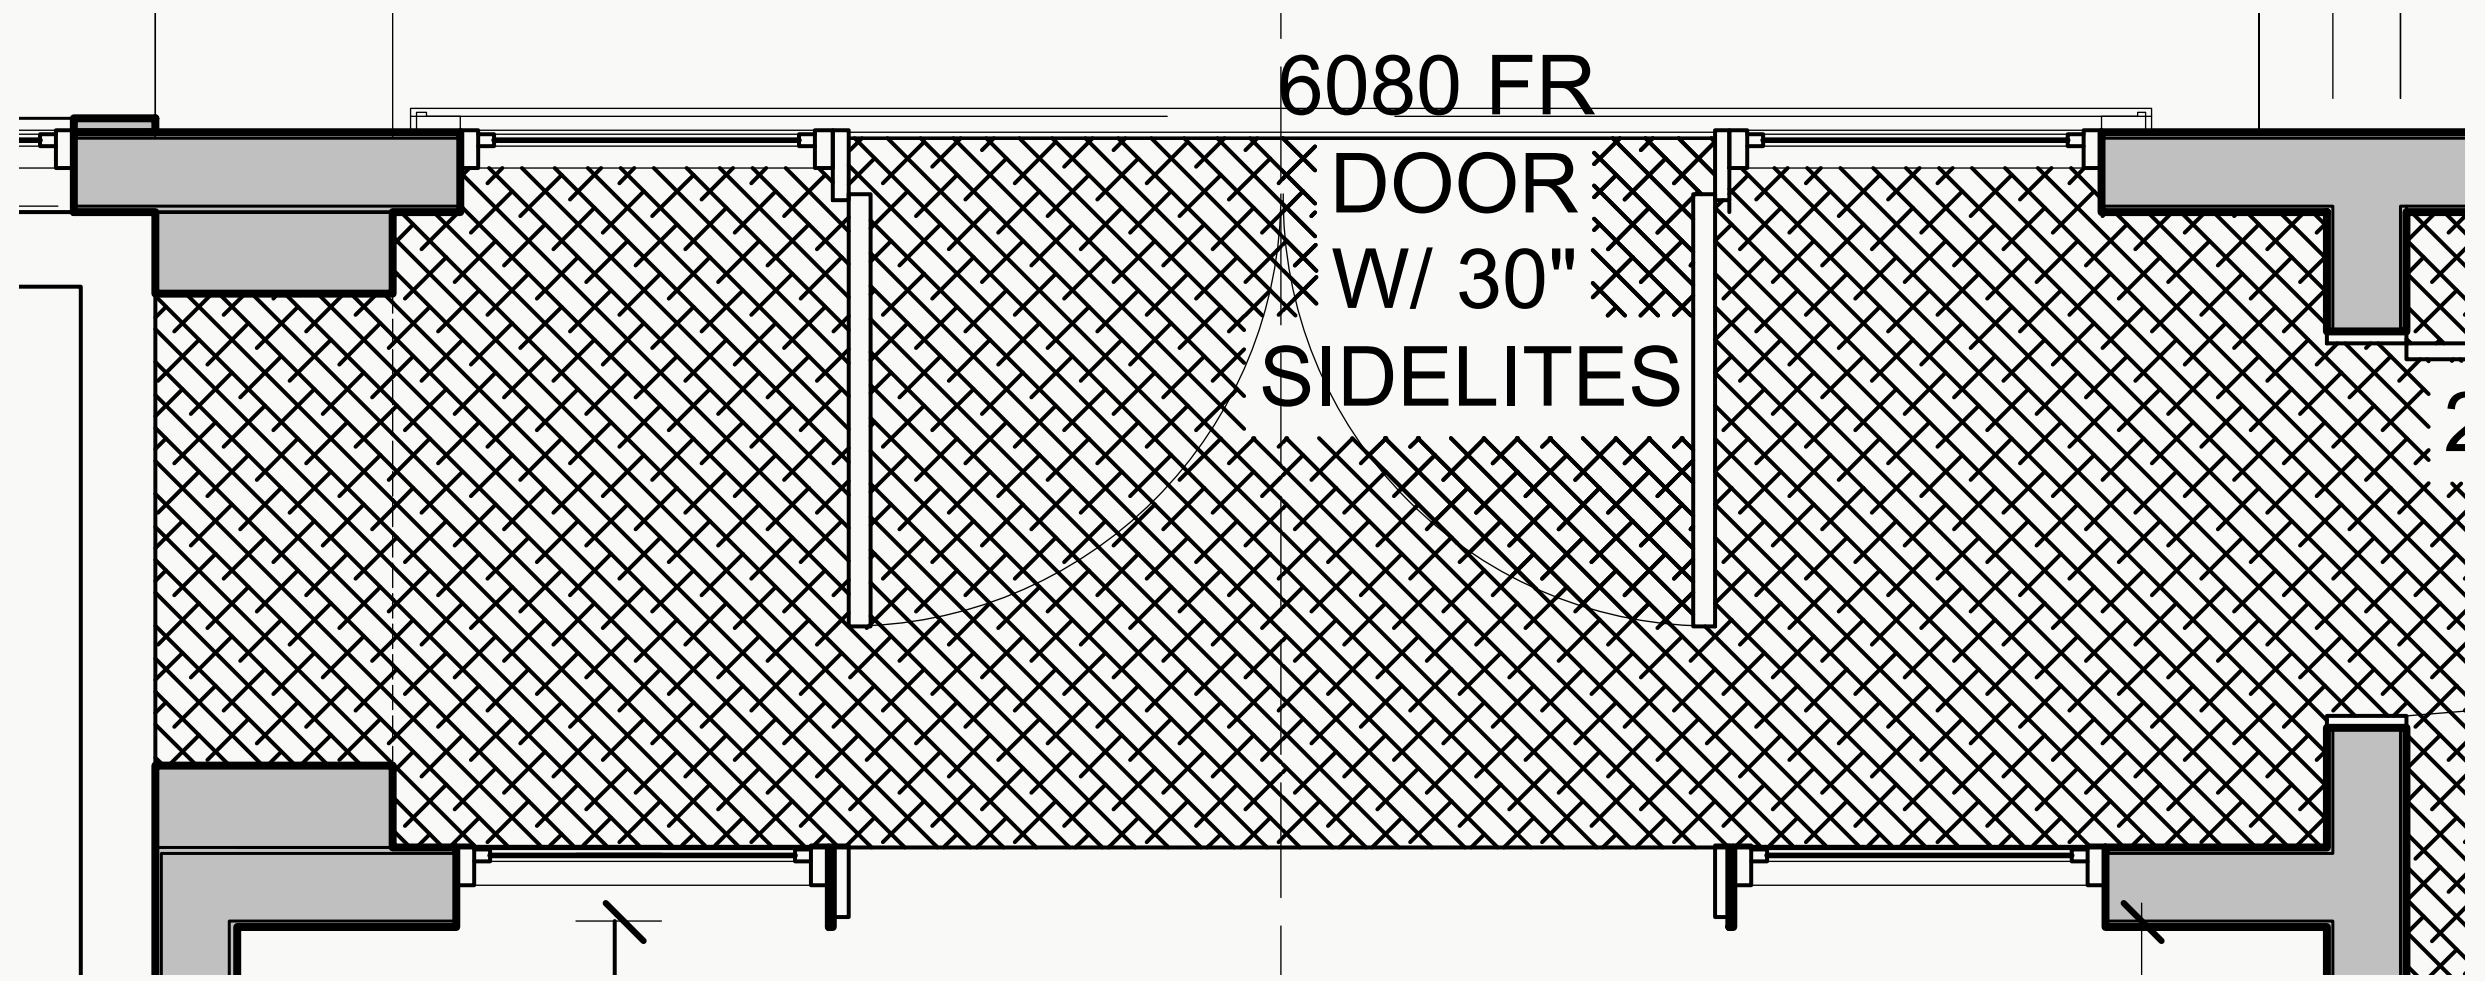

POWDER ROOM 1

BACKHALL

FLOOR

Chesapeake Tile and Marble Natural Stone Lawrence Emley 6" Free Length Beige Mixt

Hatch Represents 6" Multi Length Mixed Pattern

FLOOR

Chesapeake Tile and  
Marble Natural Stone  
Lawrence Emley 6"  
Free Length Beige Mixt