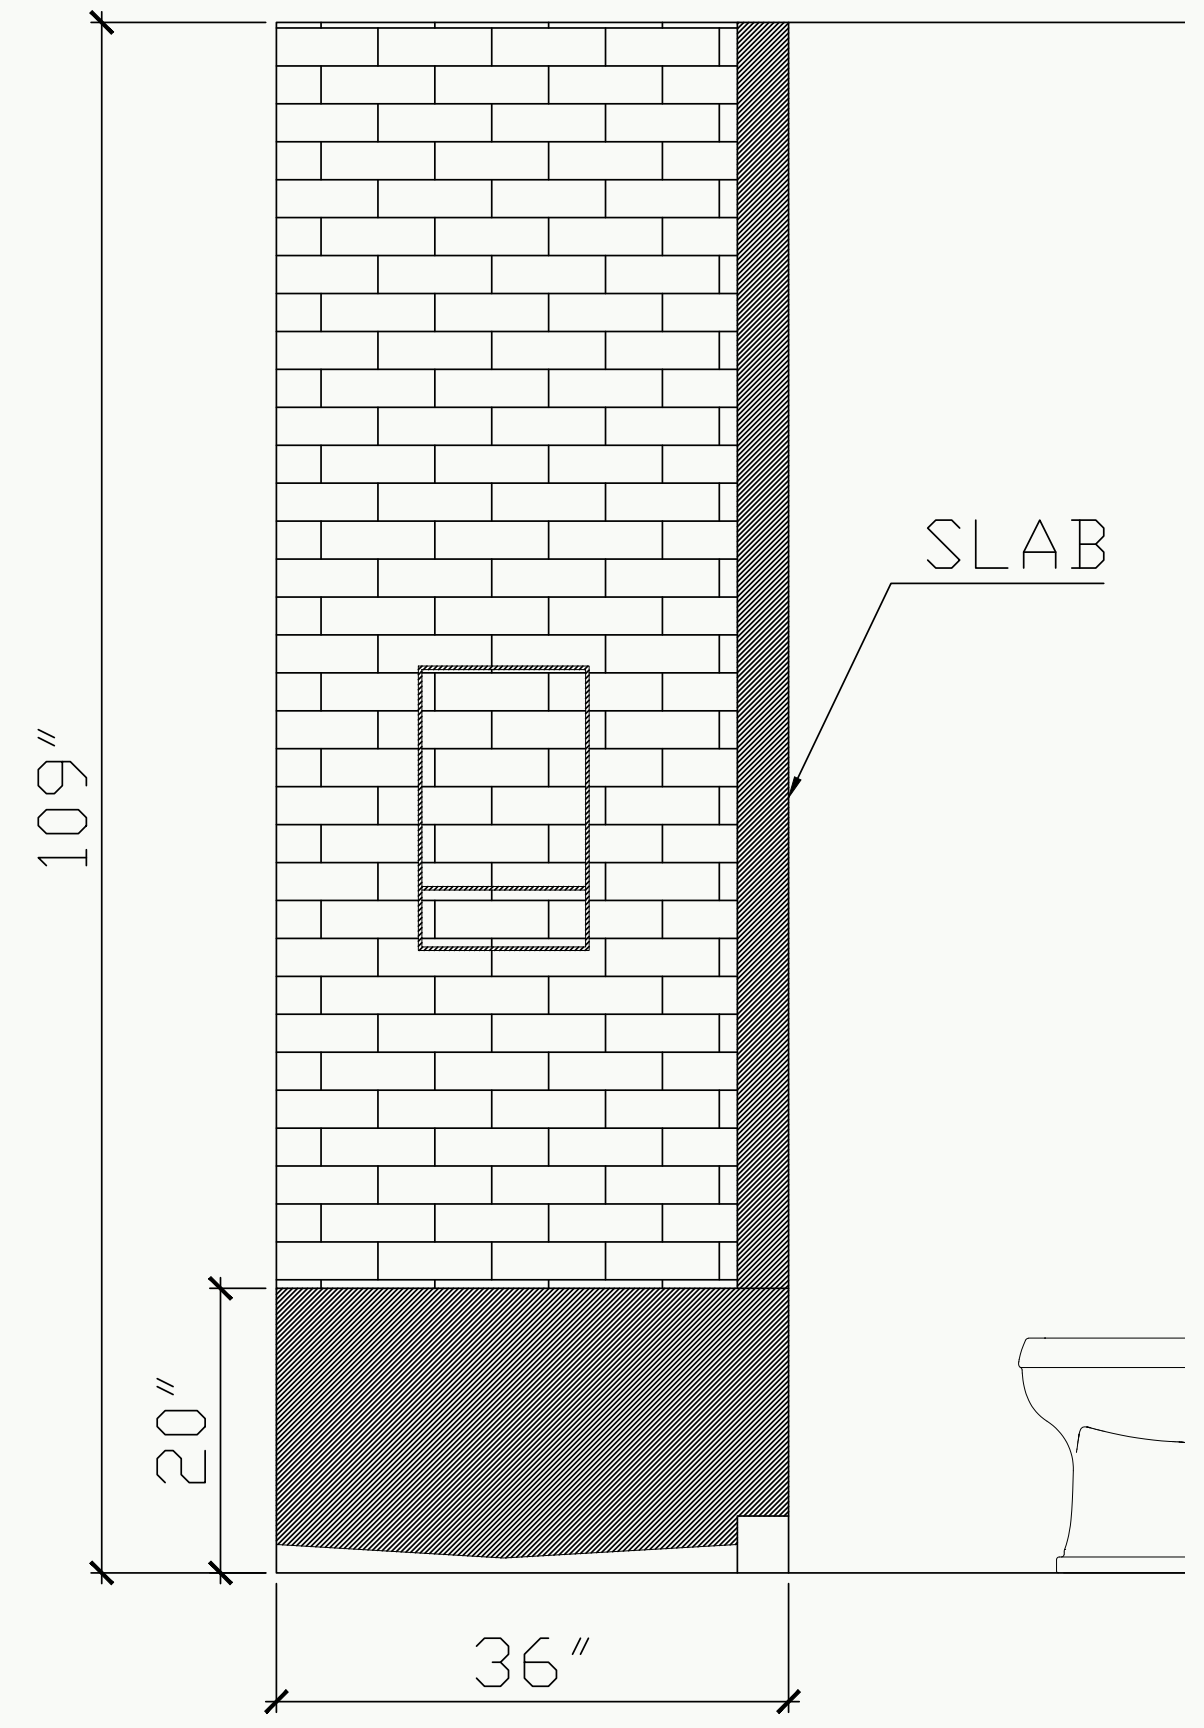

AKDO 1"x1" Juniper  
Canyon (Tumbled)

GUEST BATHROOM 3

SLAB MATERIAL:  
Threshold Top and Face, Bench  
Top, Face and Side, Interior of  
Window Jamb, Niche Jamb and  
Shelf

Imagine Surfaces Taj Mahal

GUEST BATHROOM 3