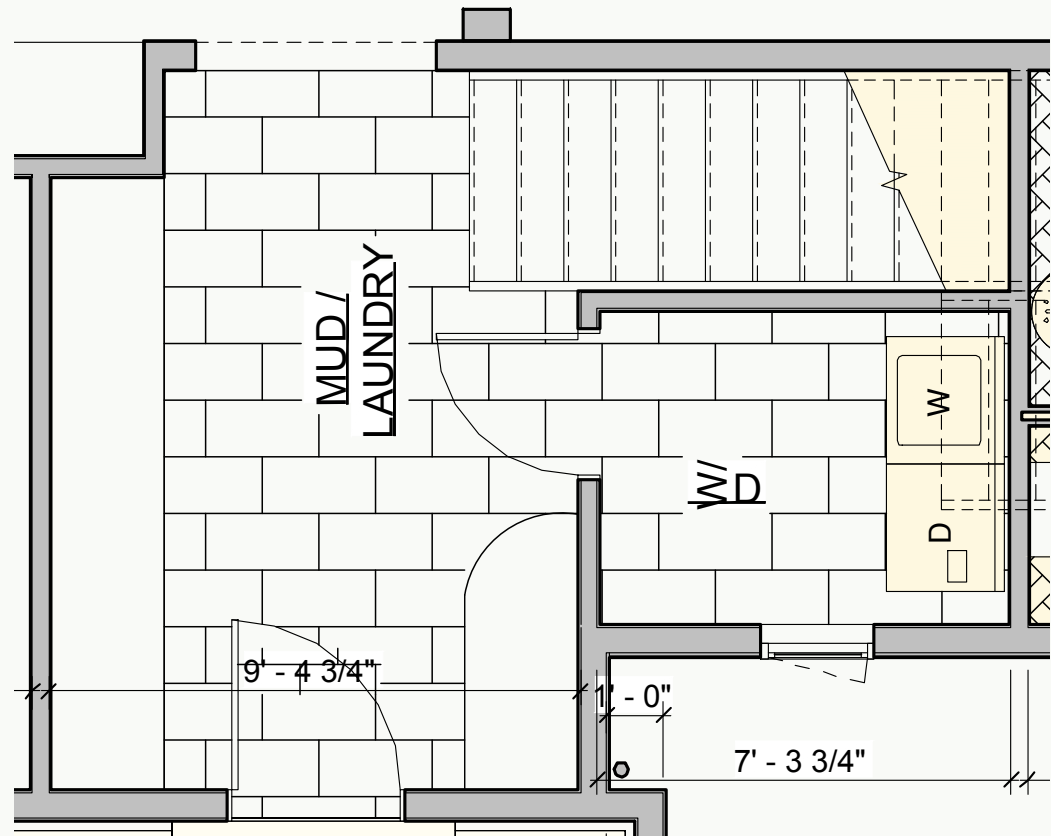

FLOOR

Tiles of Ezra  
EZRMLOCT\_MKBLK In Meknes  
& Black - 8"x8"

PANTRY

FLOOR

Marble Systems Silver  
Shadow Cottage Marble Tile  
8"x16"

MUDROOM / LAUNDRY

PRIMARY BATHROOM

PRIMARY BATHROOM ROOM FLOORING OPTIONS  
PENDING SAMPLES REQUESTED 3/5/26