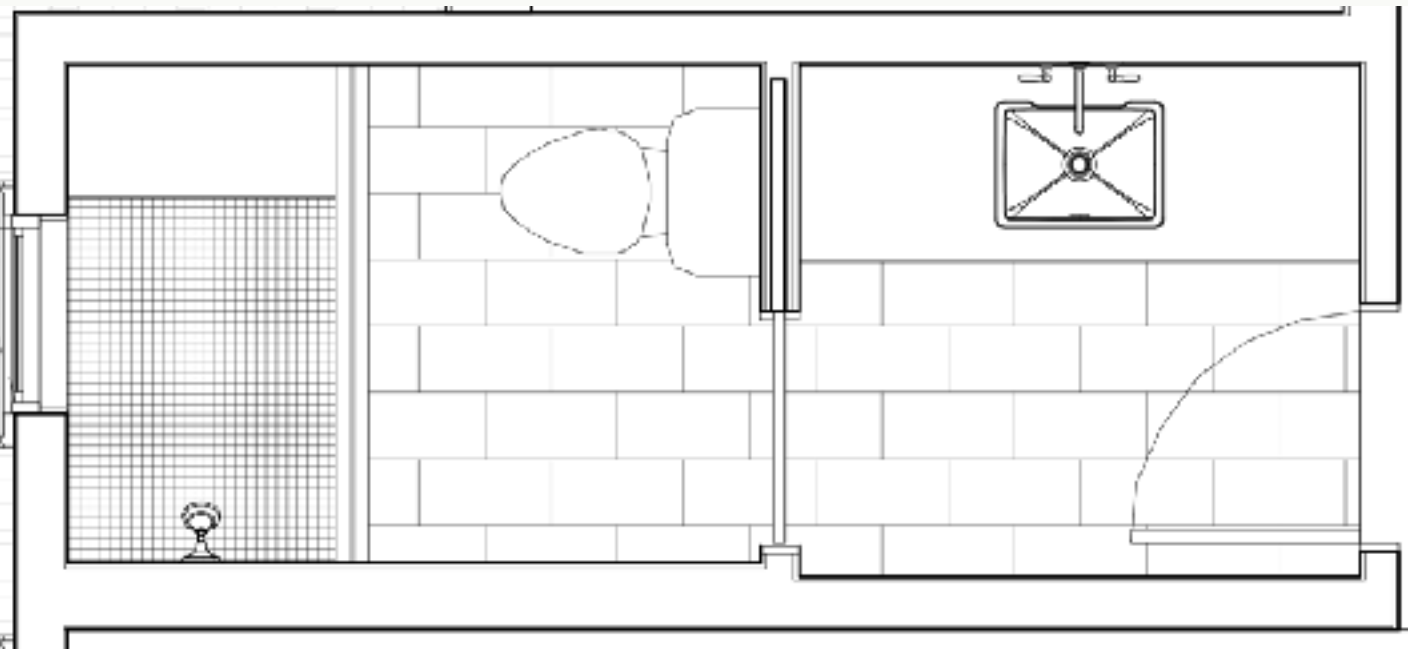

AKDO 1"x1" Juniper  
Canyon (Tumbled)

GUEST BATHROOM 3

SLAB MATERIAL:  
Threshold Top and Face, Bench  
Top, Face and Side, Interior of  
Window Jamb, Niche Jamb and  
Shelf

Imagine Surfaces Taj Mahal

GUEST BATHROOM 3