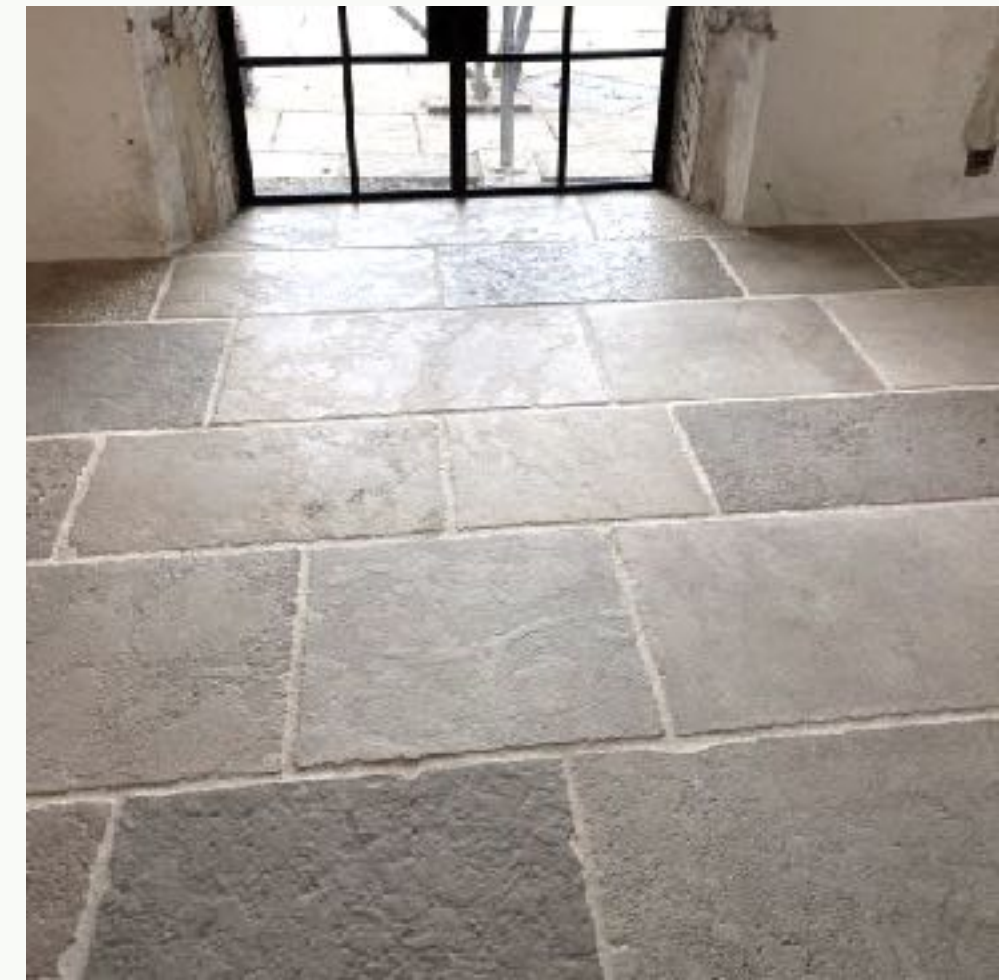

FLOOR

Chesapeake Tile and Marble Natural Stone Lawrence - Beige  
**CUSTOM CUT SIZE BRUSHED EDGE**  
4"x10"

FOYER TO POWDER ROOM  
JAMB THRESHOLD

Door Jamb Threshold Piece with Beige  
Threshold and Grey Center 2"x2"  
Diamond

POWDER ROOM 1

BACKHALL

FLOOR

Chesapeake Tile and Marble Natural Stone Lawrence Emley 6" Free Length Beige Mixt

Hatch Represents 6" Multi Length Mixed Pattern

FLOOR

Chesapeake Tile and  
Marble Natural Stone  
Lawrence Emley 6"  
Free Length Beige Mixt