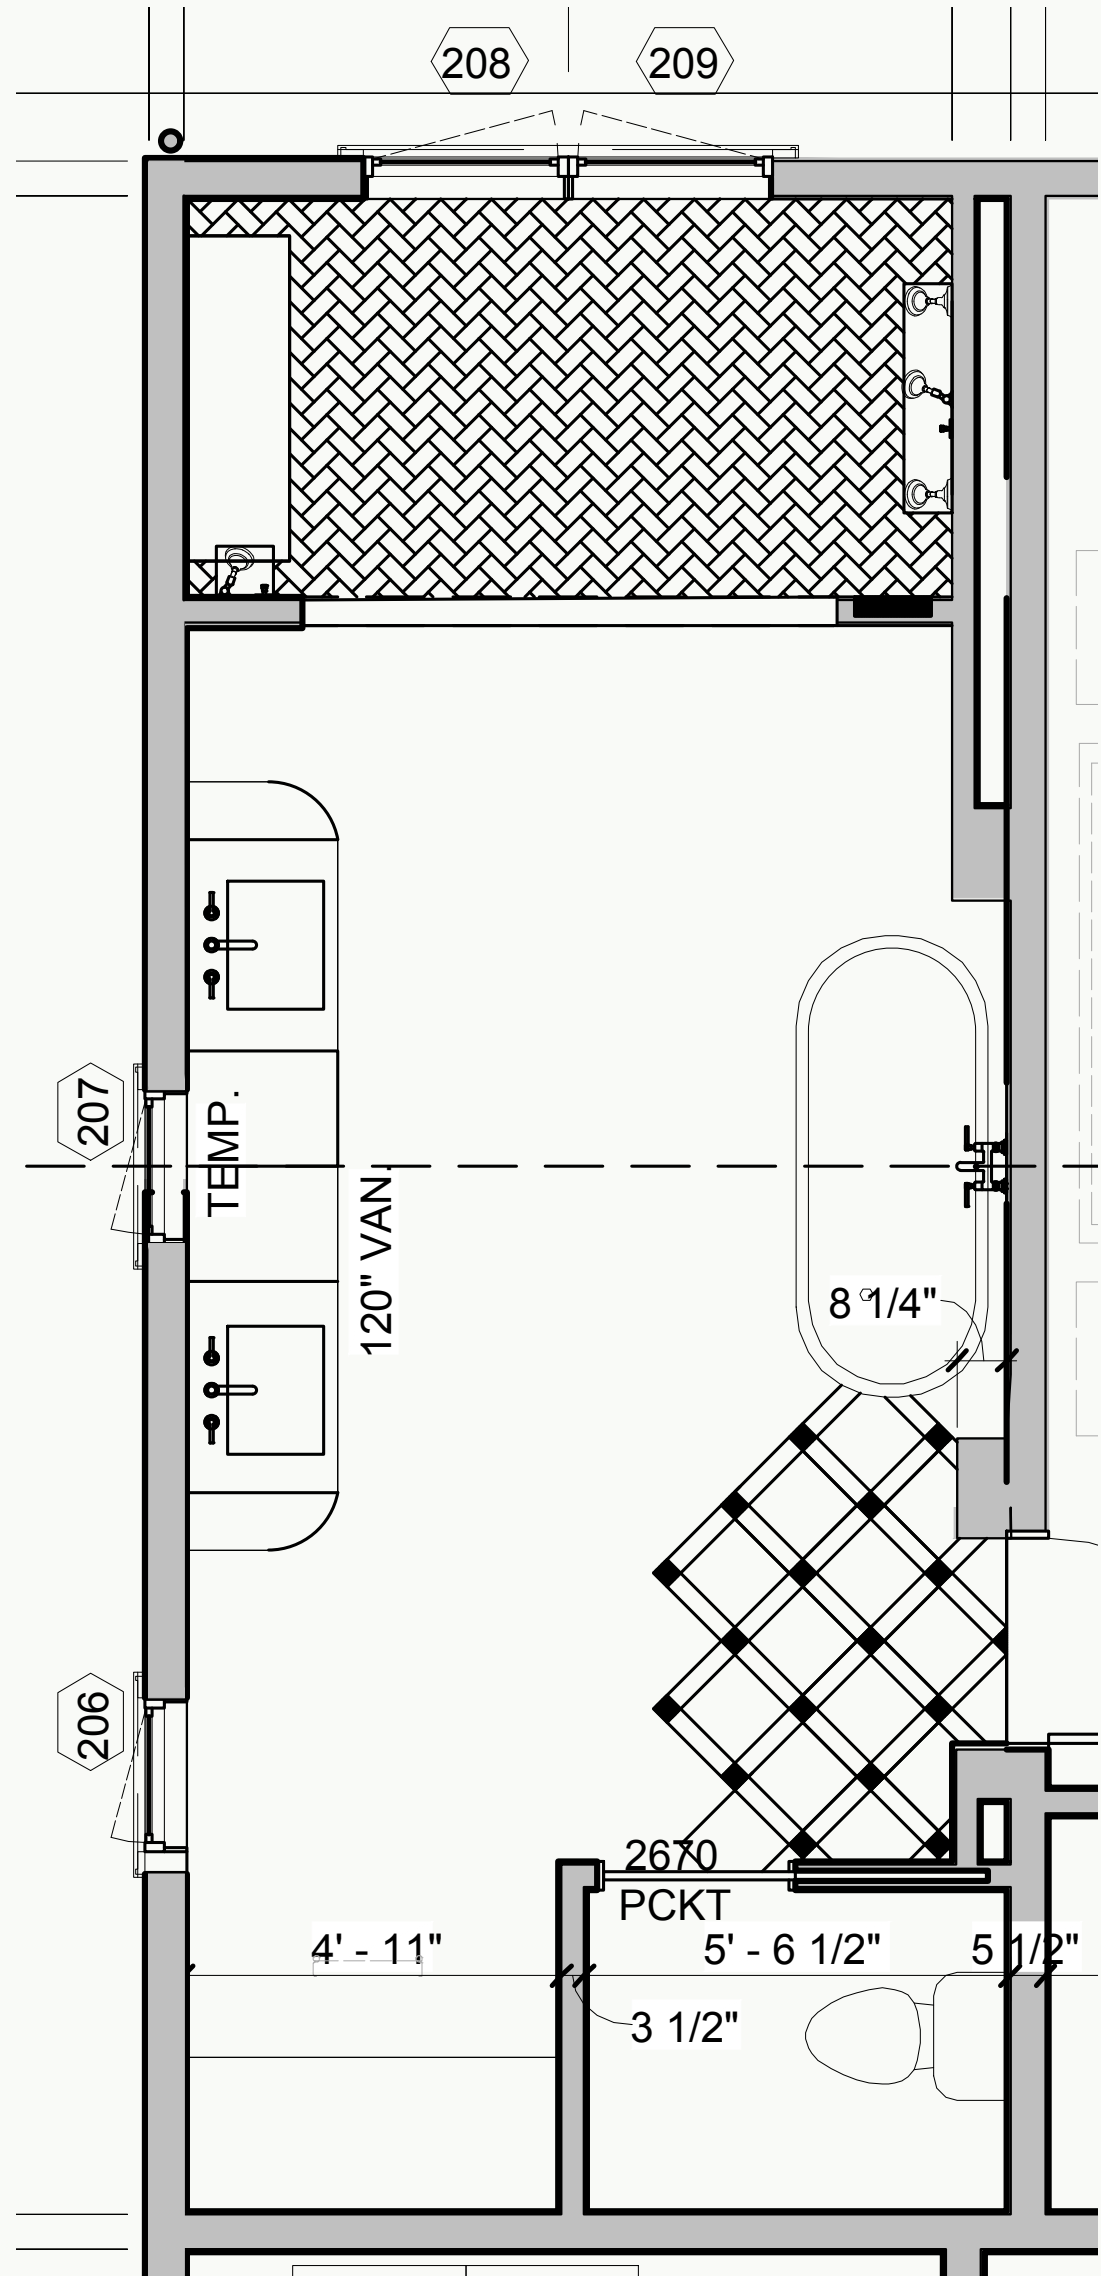

Artistic Tile Sabbia Limestone  
Tile Tumbled 12" X 24" X 3/8"  
Stone SKU: SSABT1224

PRIMARY BATHROOM

SHOWER FLOORING LAID IN A HERRINGBONE PATTERN

Tiles Of Ezra Thin Bejmat 6"x2" Color: TBD PENDING SAMPLES REQUESTED FROM TILE MARKET