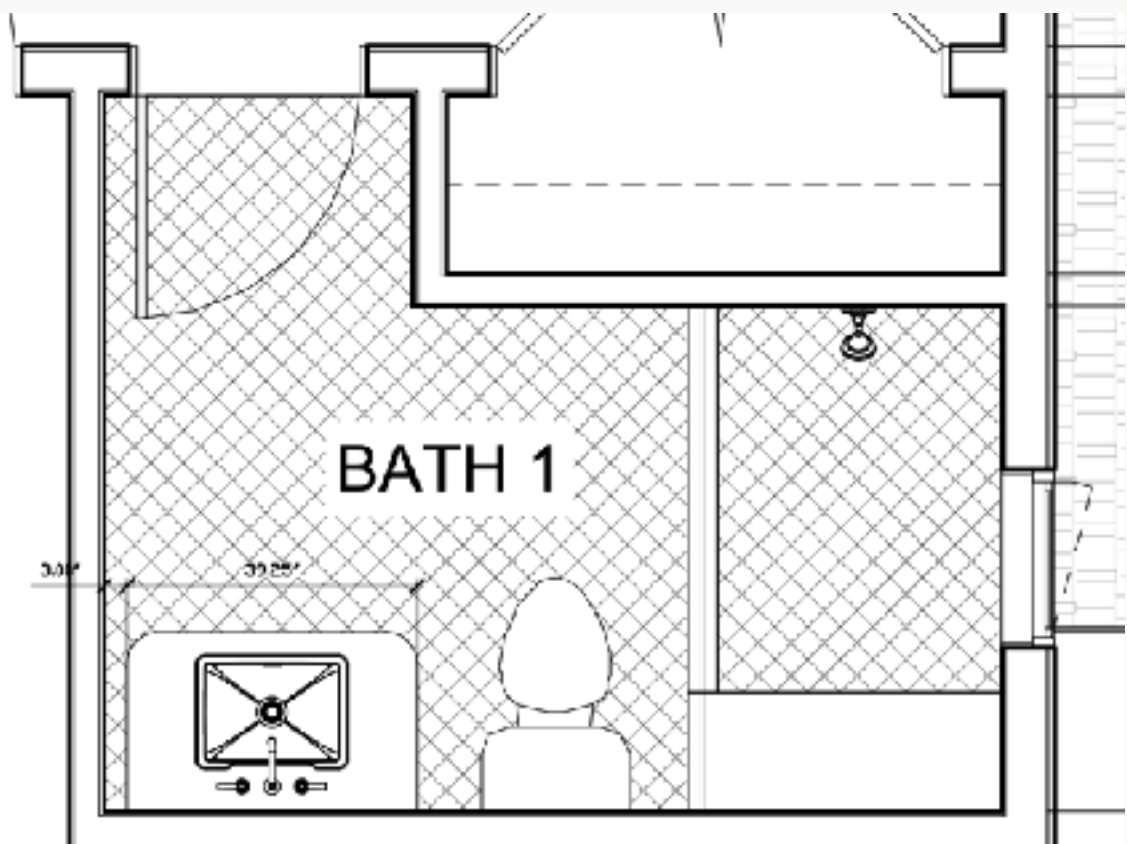

GUEST BATHROOM 1