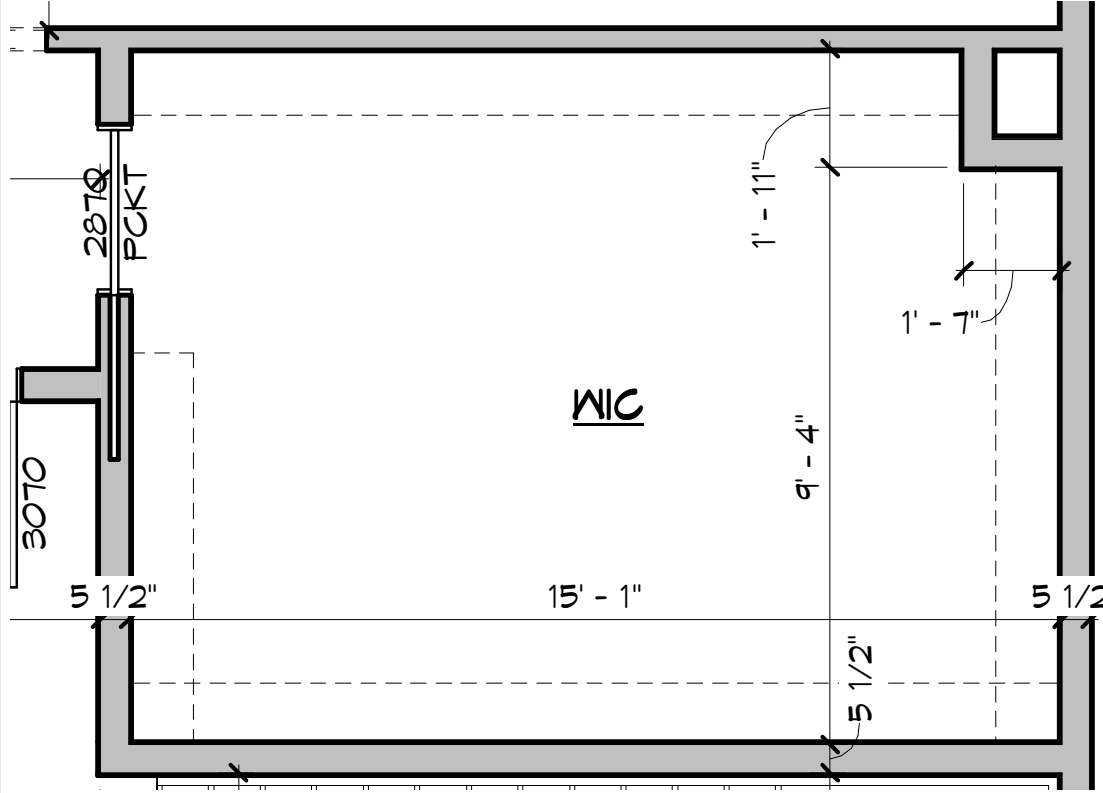

Visual Comfort
Longacre Sconce
6" W x 14" H x 7" D
Backplate: 5" Round

KITCHEN

SCONCE PLACEMENT PENDING FINAL HOOD AND BACKSPLASH DESIGN

PANTRY

OVER SINK PENDANT

Pottersville Pendant
Width/Diameter 18"
Height 11.25"
Weight 13.2 lb
Canopy: 5.5"

Matos 11" Sconce
Height: 11.25"
Width: 10"
Extension: 8.75"
Backplate: 4.5" Round

PRIMARY BATH

PRIMARY BATH SCONCES

PRIMARY BATH SCONCES

PRIMARY BATH SCONCES

CENTERED CHANDELIER

Gerhard
Width/Diameter: 28"
Height: 23.25"
Weight: 7 lb

Visual Comfort Copper
Lantern Height: 18"
Width: 9.75" Extension: 6"
Backplate: 8.25" x 14.75"
QTY. 6

Mullan Outdoor Brass
Spotlight
Height 5"
Width 3.75"
Projection 3.5"
QTY. 4

EXTERIOR LIGHTING - MATHCING HANGING FIXTURES