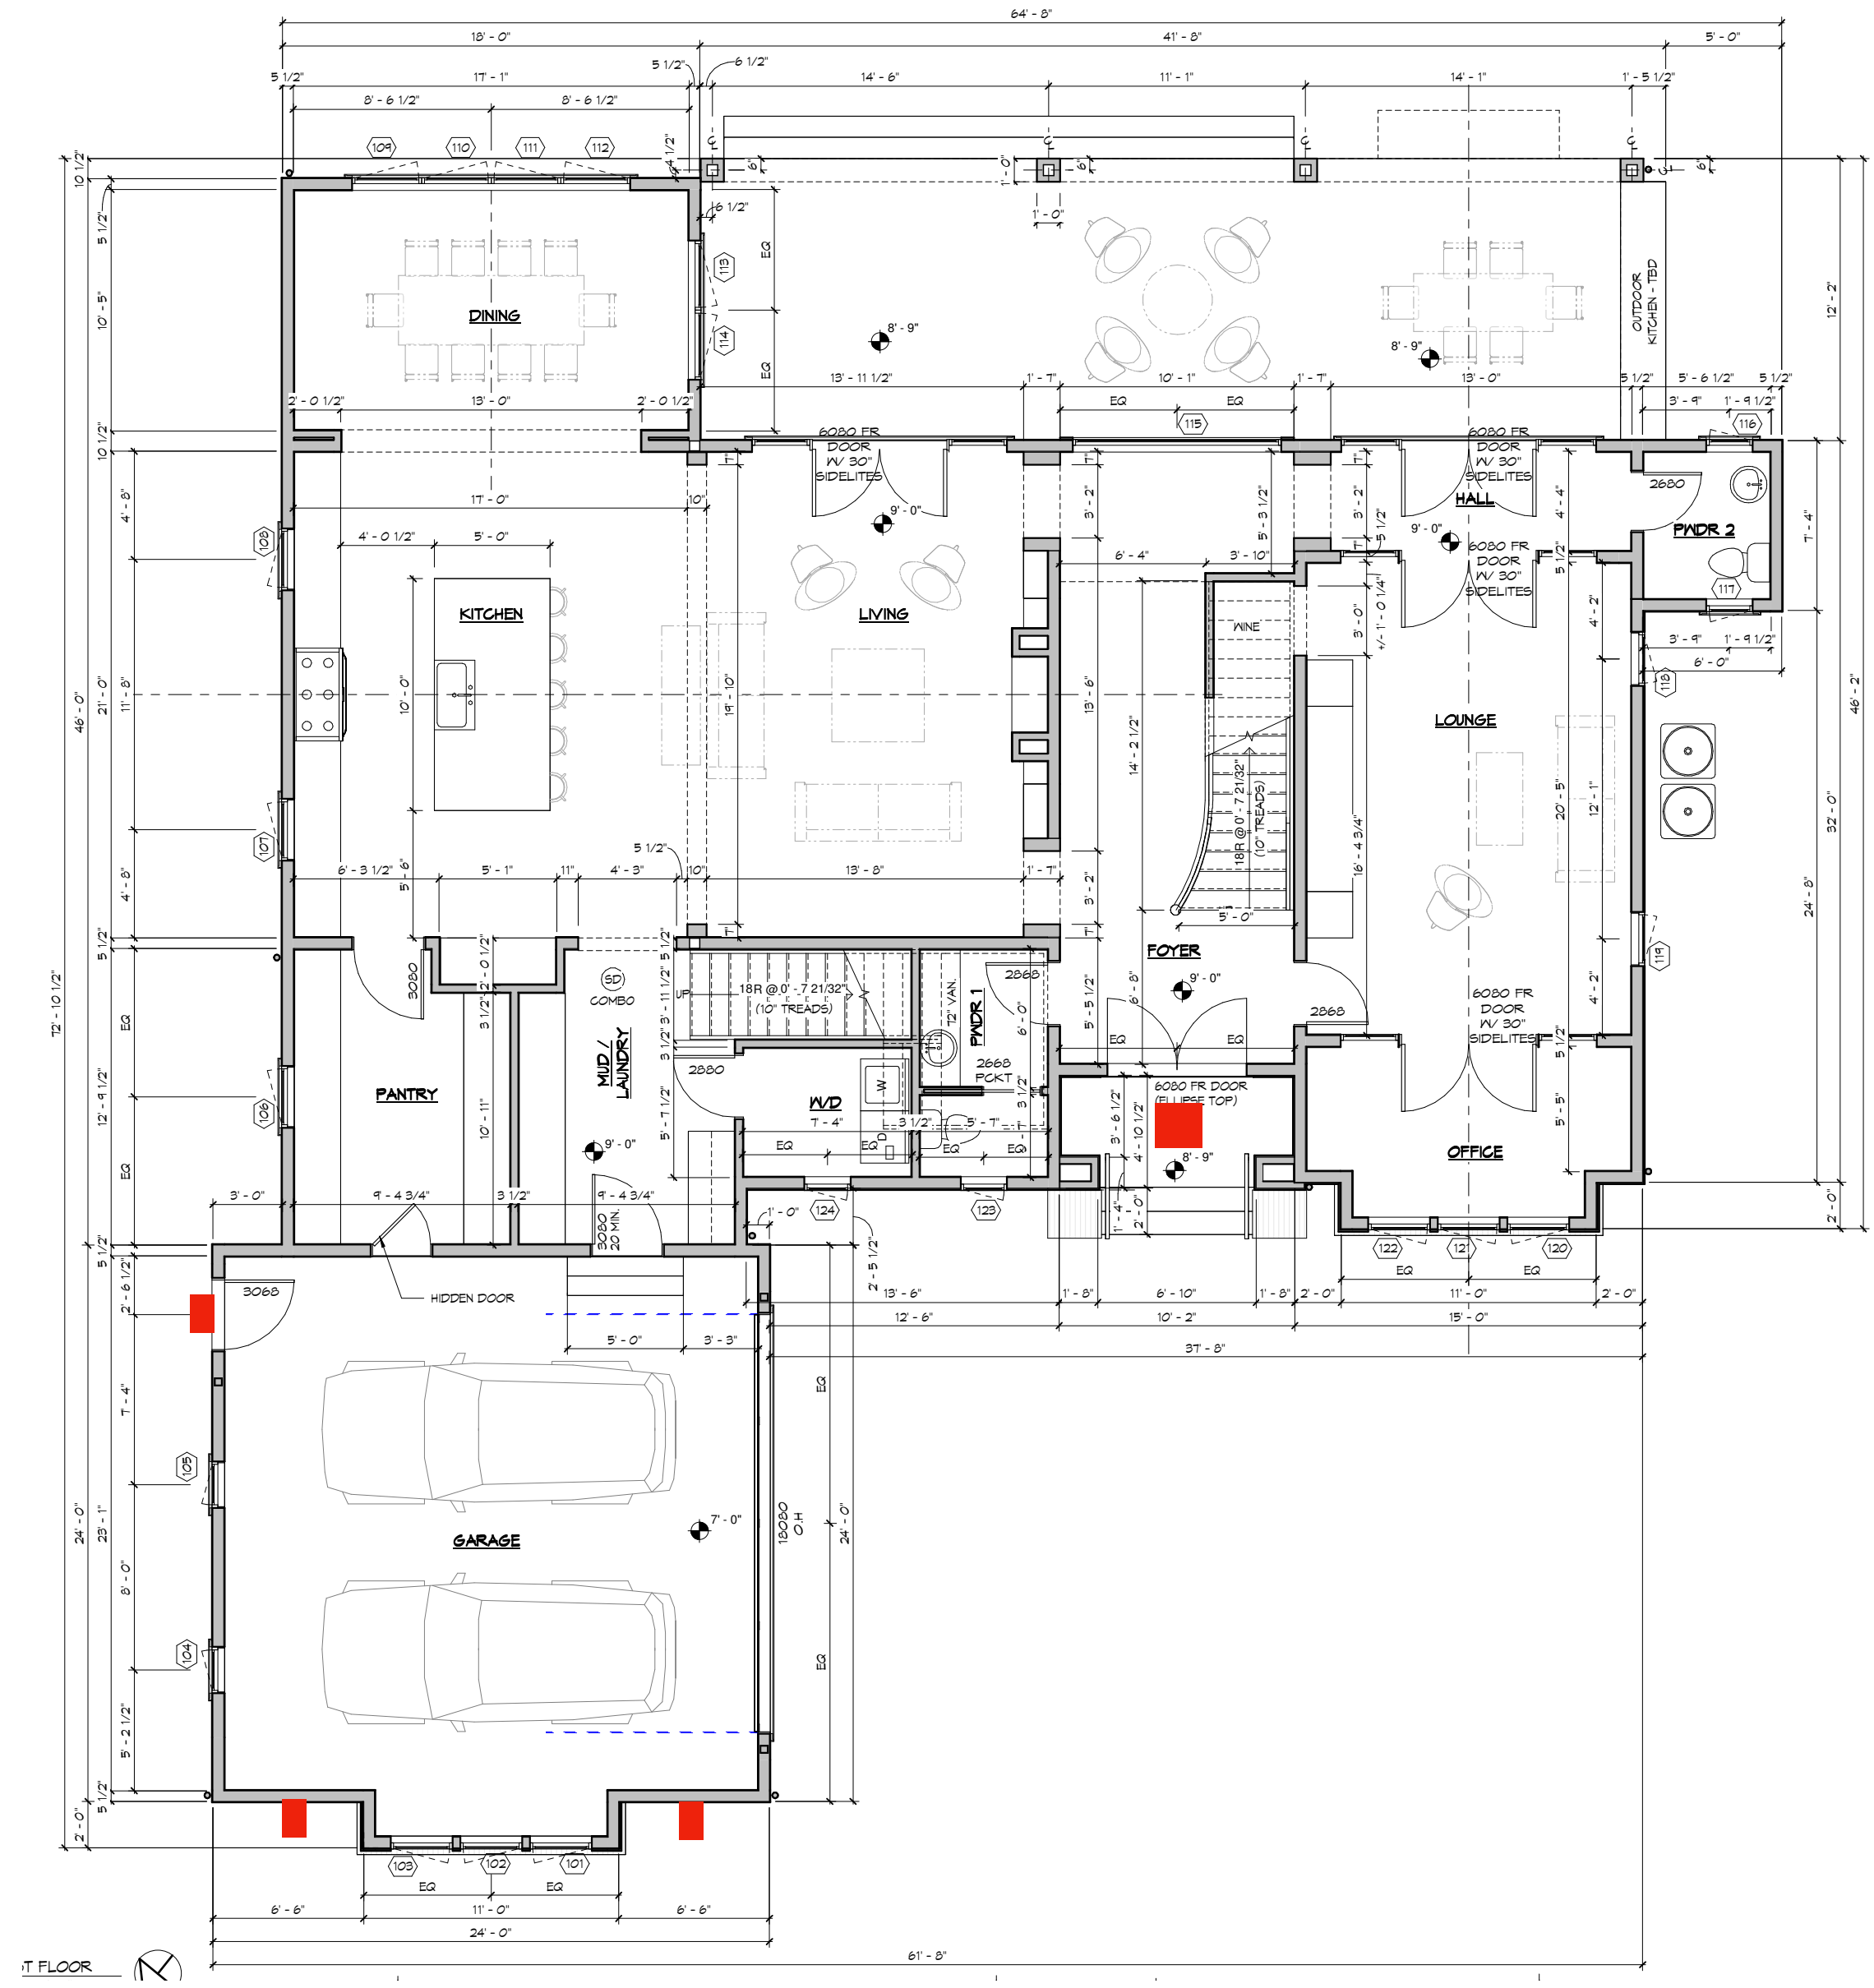

EXTERIOR LIGHTING