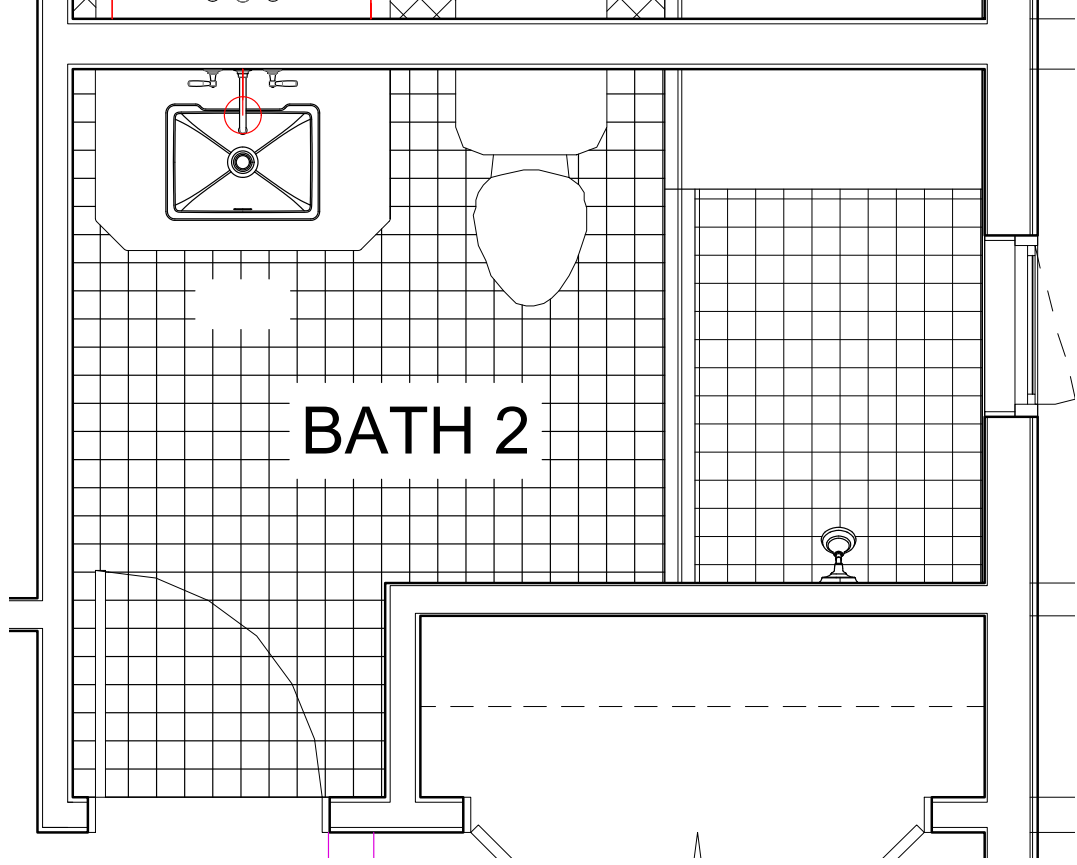

TO BE FINALIZED
PENDING FURNITURE

GUEST BEDROOM 1

VANITY SCONCE

Petite Antique Brass Sconce
with Etched Detail
Height: 12.75" Width: 4.25"
Extension: 6.25" Backplate:
4.25" Round

GUEST BATHROOM 1

FAN OR OVERHEAD LIGHT
CENTERED

Maverick 52" Ceiling Fan

GUEST BEDROOM 2

Palecek White Abaca Rope
Sconce 8.25"W X 10.25"DP X
12"H

GUEST BATHROOM 2

HALL ART LIGHT

18" Modern Art Light
H 2.5" x W 18" x Extension 8.25"
BACKPLATE 2.5" X 5"

GUEST ROOM HALLWAY