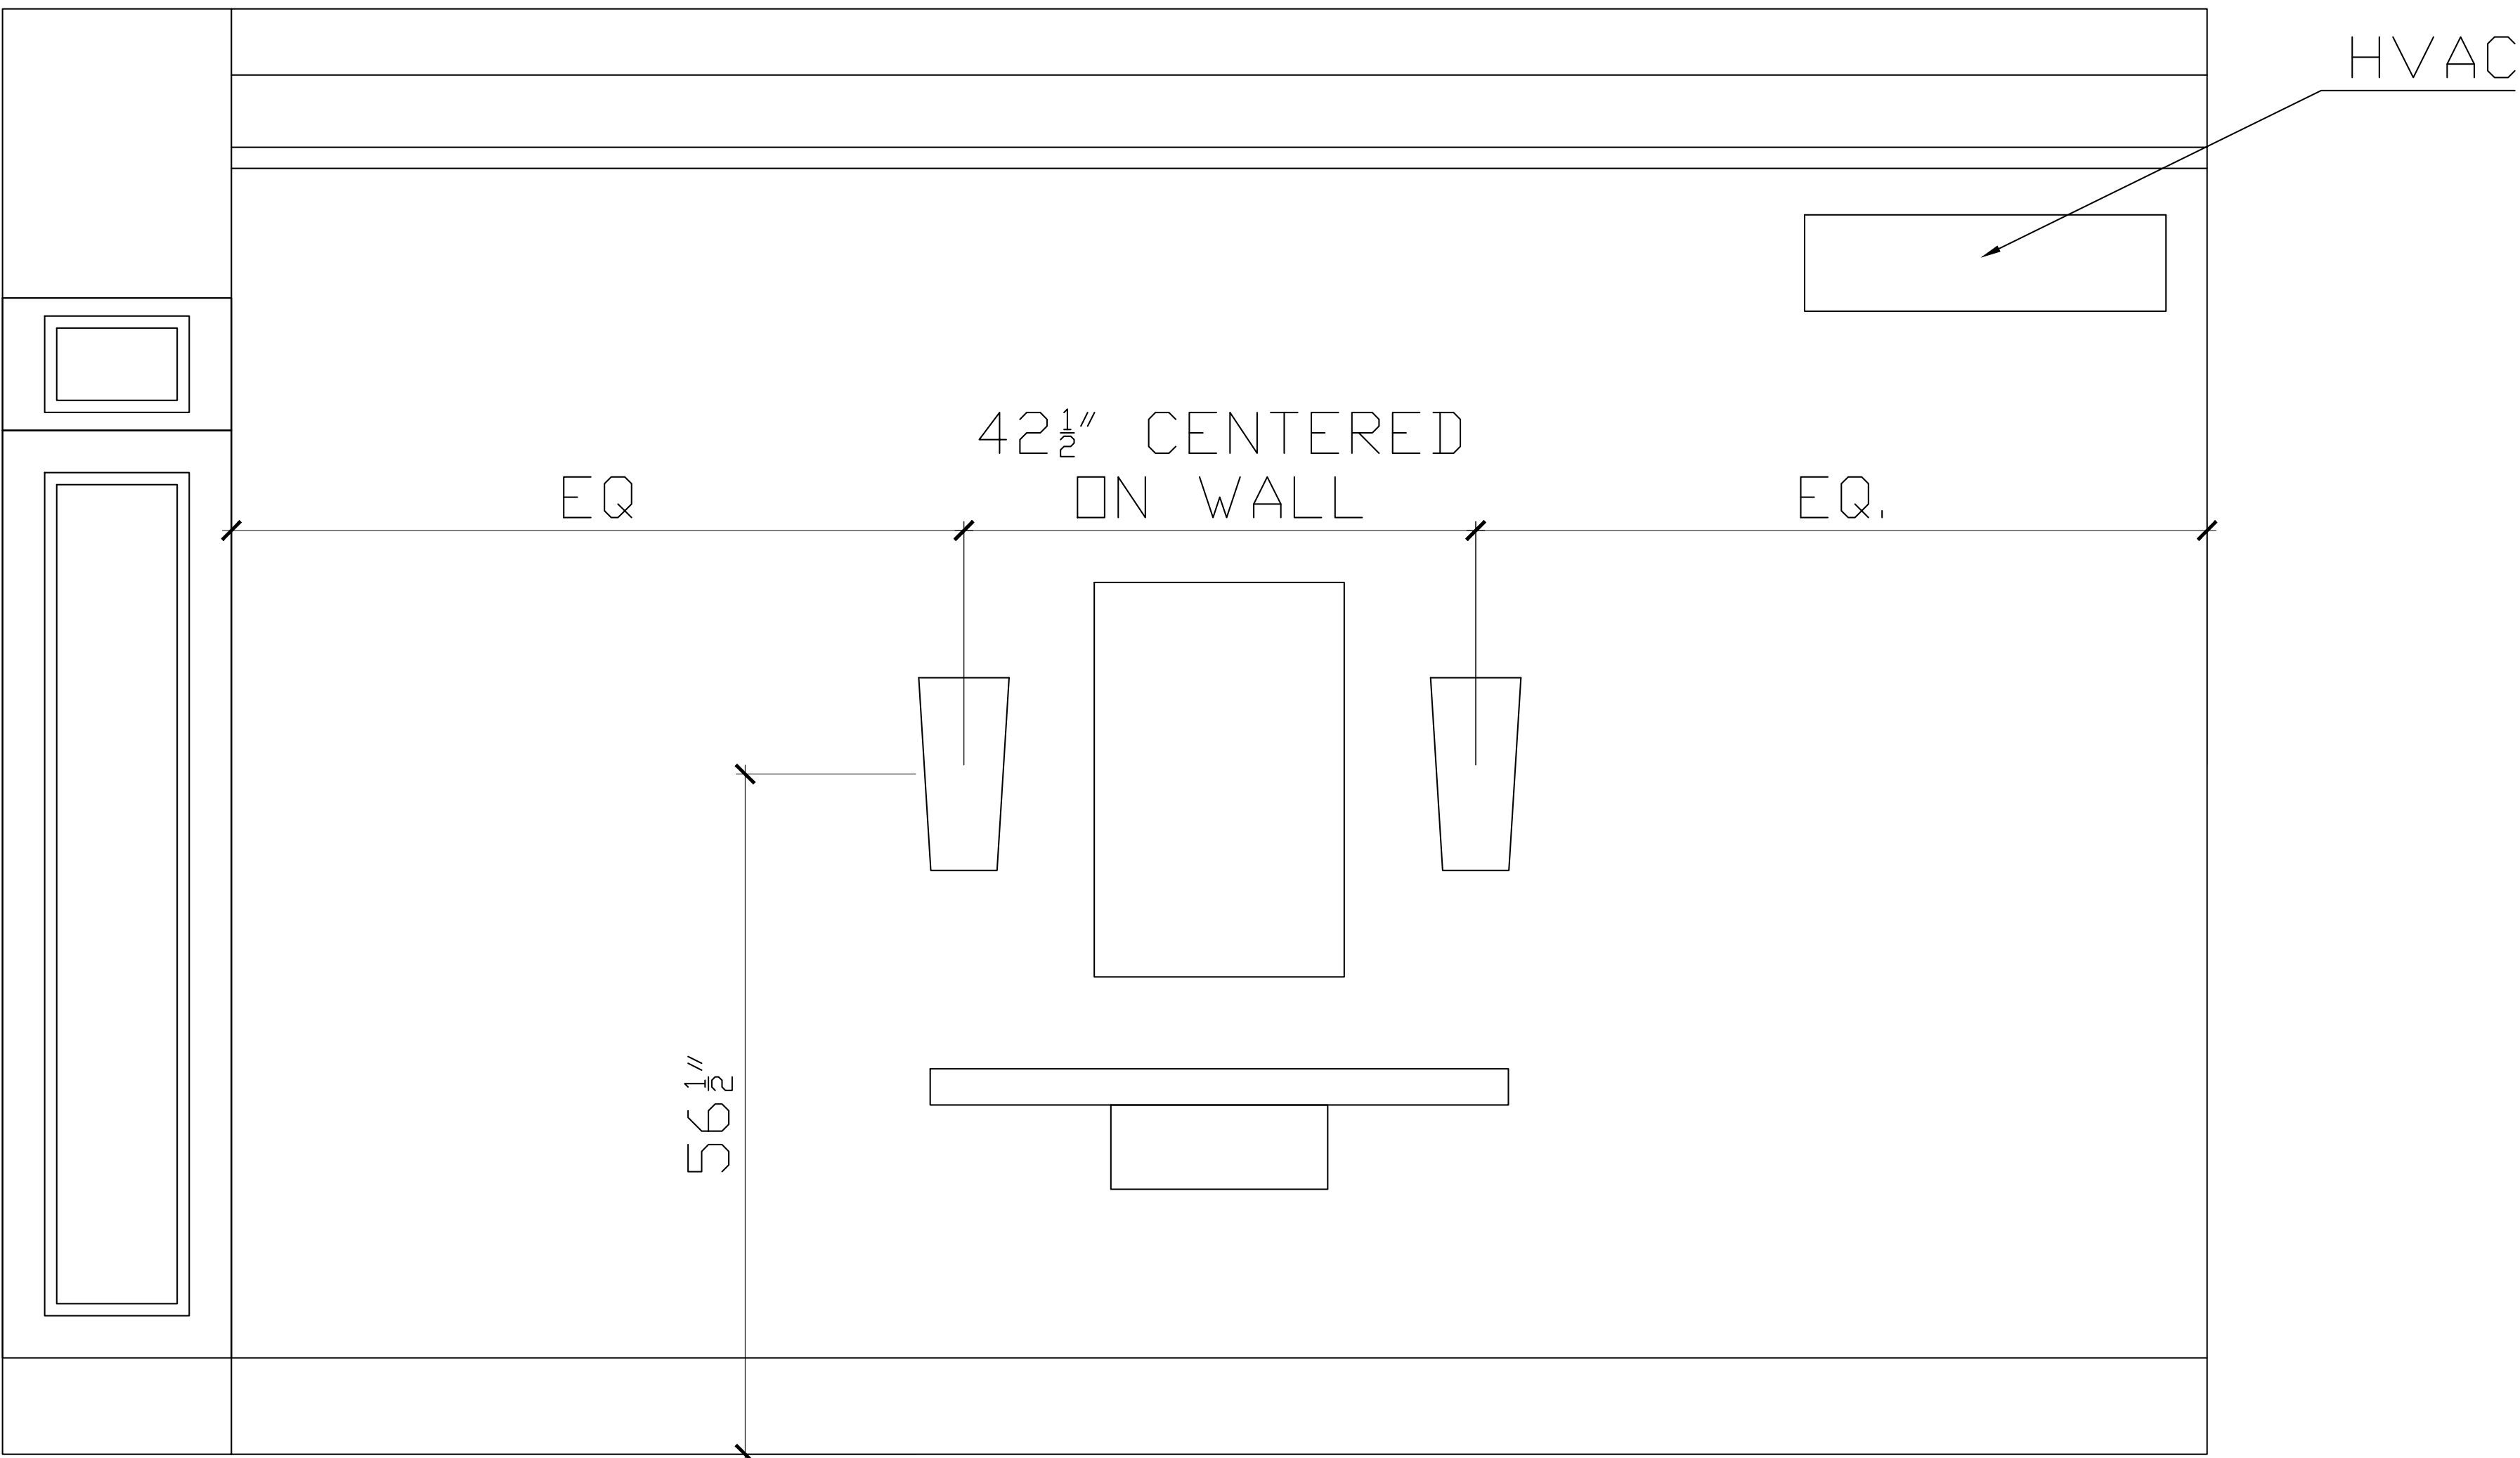

LIVING ROOM