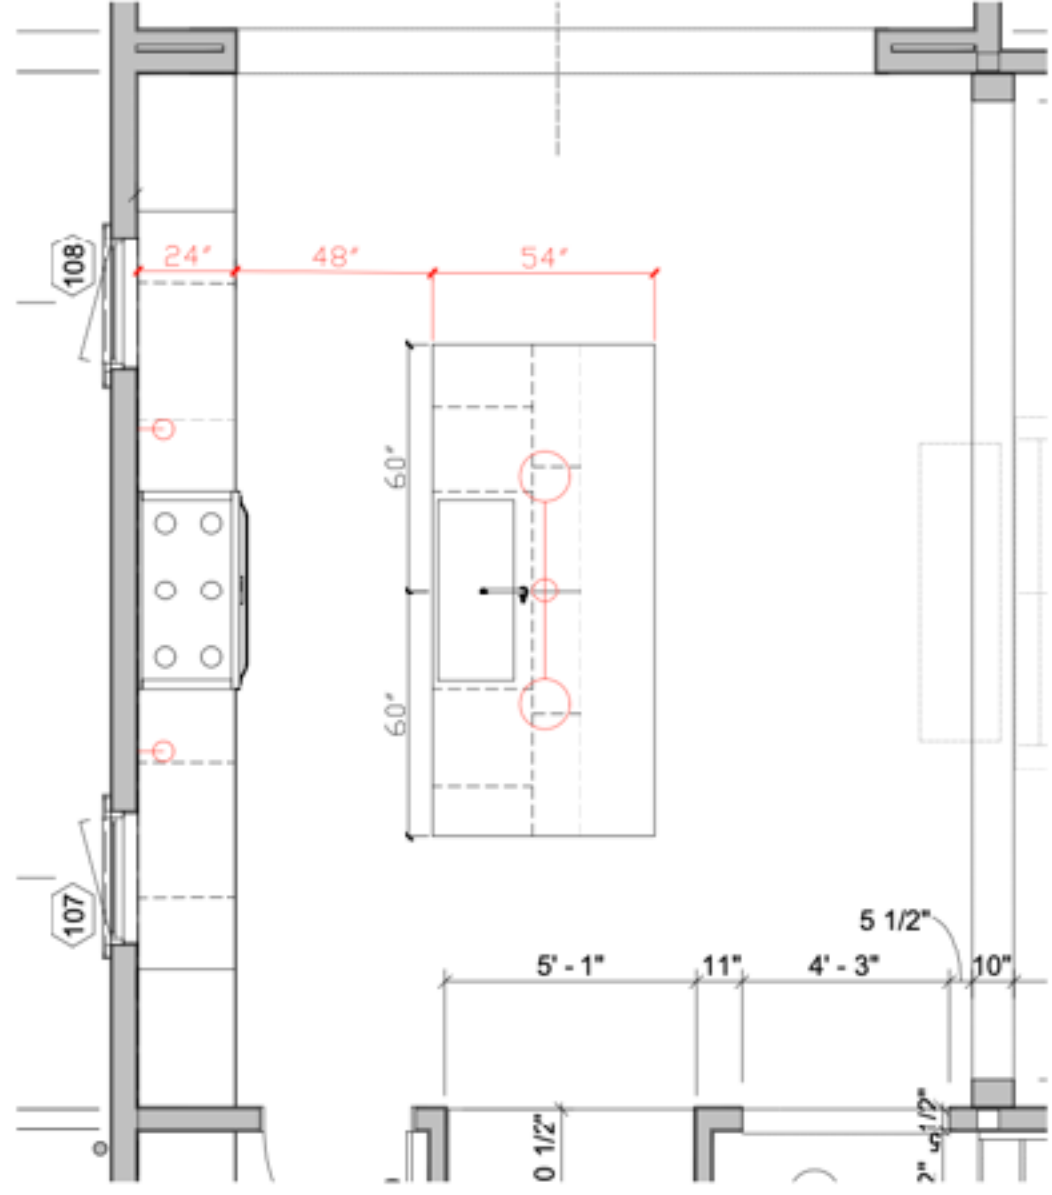

DINING

DINING ROOM

DINING ROOM

FINAL BOX PLACEMENT
PENDING ART SELECTION

OVER ISLAND PENDANT

Urban Electric Tavern Double
Width: 52.5in
Overall Custom Height: 42in
Depth: 12in
*Can custom color

RANGE WALL SCONCES

Visual Comfort
Longacre Sconce
6" W x 14" H x 7" D
Backplate: 5" Round

KITCHEN

SCONCE PLACEMENT PENDING FINAL HOOD AND BACKSPLASH DESIGN

PANTRY

OVER SINK PENDANT

Pottersville Pendant
Width/Diameter 18"
Height 11.25"
Weight 13.2 lb
Canopy: 5.5"

MUDROOM

OVERHEAD PENDANT

Wesley 15" Pendant
Height: 19.75"
Width: 14.75"
Canopy: 6.5" Round

LOUNGE

OVERHEAD CHANDELIER
CENTERED ON ROOM

Woven Bowl Chandelier
28" W x 7" H
CANOPY 8.25"

LOUNGE

BAR SCONCES
Elevation Pending Final
Cabinetry Drawings, Centered
over 24"W Base Cabinets For
Wiring

Roll and Hill The Met
Pendant
Canopy 7" 18" Dia.

POOL POWDER ROOM

OVERHEAD SINK PENDANT

Hwang Bishop Basalt Pendant
Ceramic Shade: 5"W x 7"H

Angular Flush Mount in Gilded Brass and White Glass
Height: 6.25" x Width: 20" x Canopy: 20" Hexagon