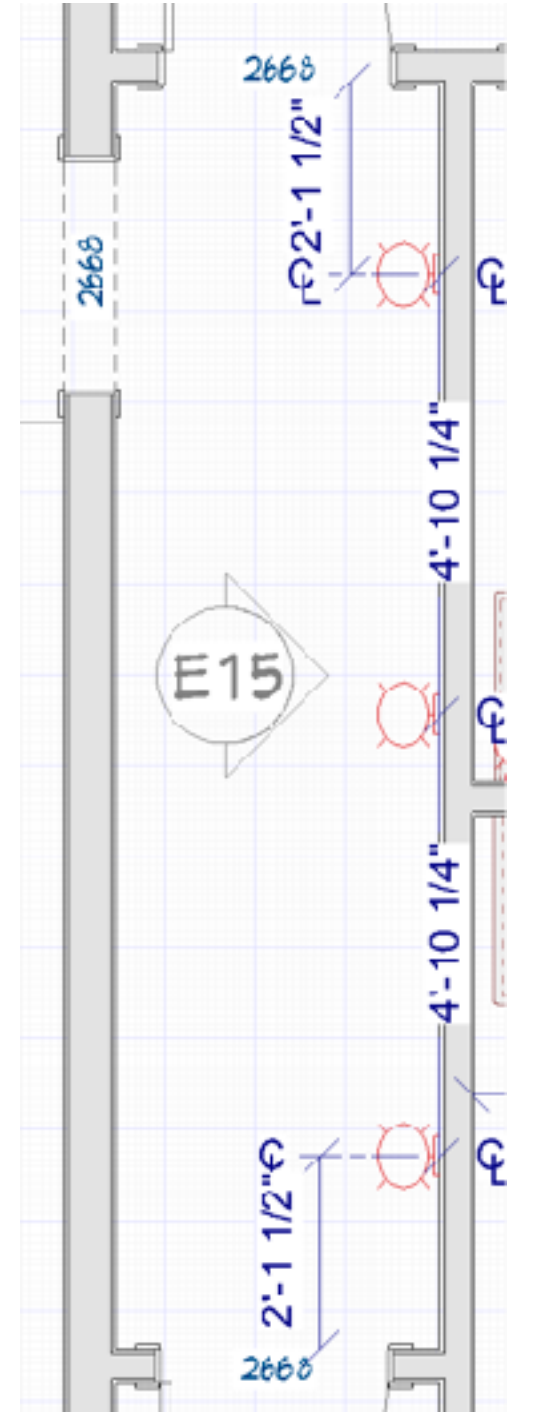

HALL ART LIGHT

18" Modern Art Light
H 2.5" x W 18" x Extension 8.25"
BACKPLATE 2.5" X 5"

GUEST ROOM HALLWAY