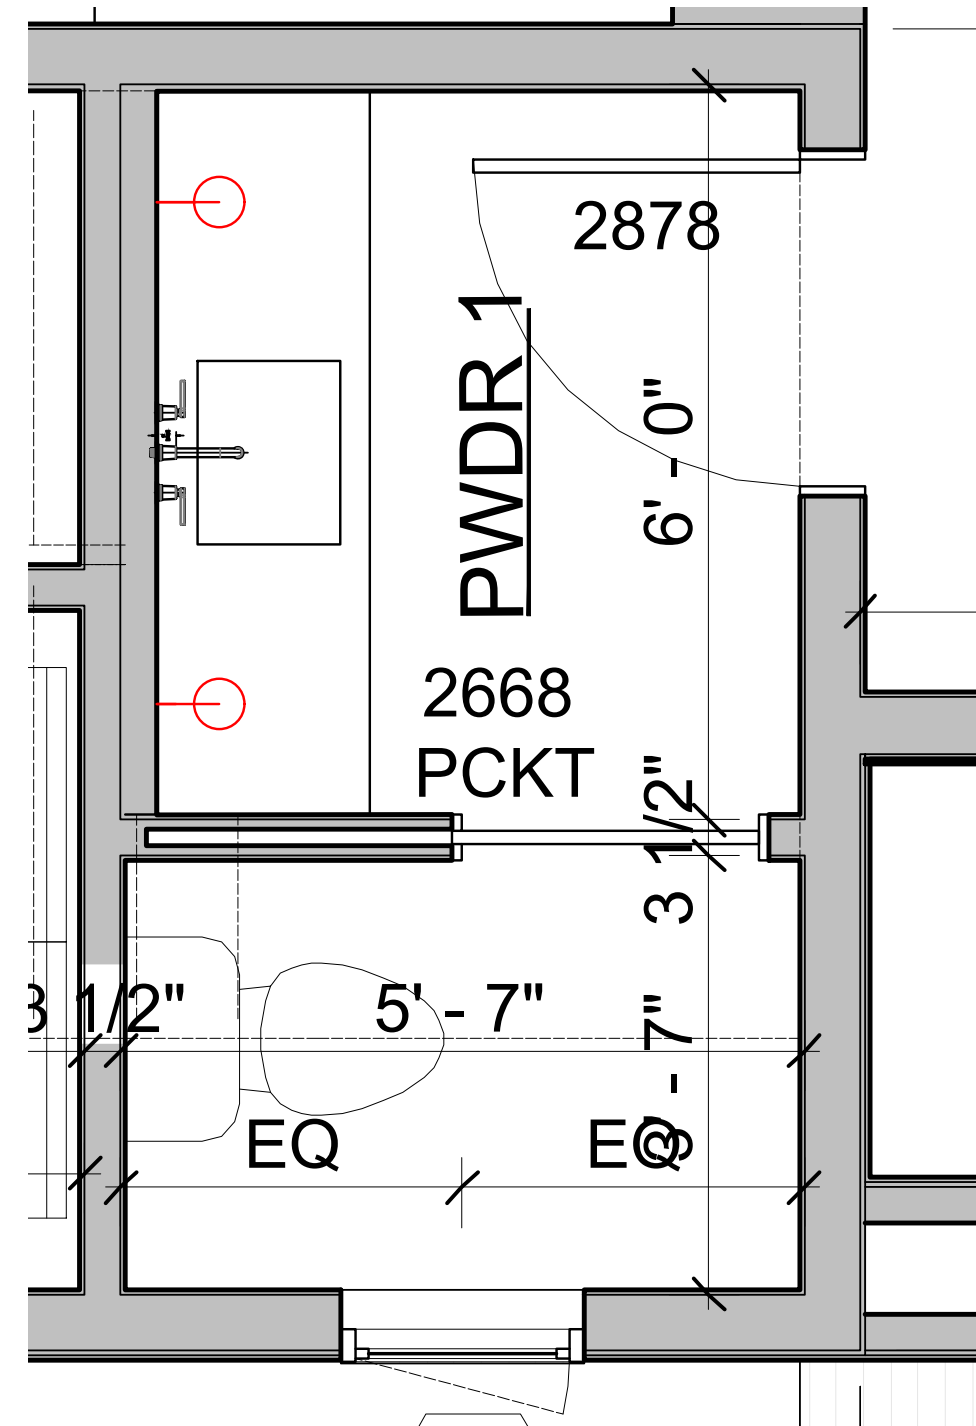

APROX . PULL WIRE
FOR BOXES SET
PENDING FURNITURE
& ART

27 1/2" 27 1/2"

60"

ENTRY

ENTRY CHANDELIER
Fixture TBD - Centered on
Curved Ceiling Tray

WALL SCONCES
ELEVATION PENDING STAIR
RE-FRAMING

Vintage Graniglia Shield
Sconces
11" W x 5.5" D x 10.5" L

POWDER ROOM

CHANDELIER
CENTERED ON ROOM

Plaster and Antique
Brass Bowl Light
31.5”Dia. 5” Canopy

WALL SCONCES

Clemins Sconce
Handmade paper and contrast
whipstitch
Width 7.5” x Height 16”
Extension 3.75”
Backplate Round 4.75”

LIVING ROOM

LIVING ROOM

CHANDELIER

Quinn 28" Chandlier Fixture
Height: 35.75"
Min. Custom Height: 34.75"
Width: 28"

WALL SCONCES

Keira Large Sconce
Height: 23"
Width: 8"
Extension: 13.25"
Backplate: 4.75" Round

Visual Comfort
Longacre Sconce
6" W x 14" H x 7" D
Backplate: 5" Round

KITCHEN

SCONCE PLACEMENT PENDING FINAL HOOD AND BACKSPLASH DESIGN

PANTRY

OVER SINK PENDANT

Pottersville Pendant
Width/Diameter 18"
Height 11.25"
Weight 13.2 lb
Canopy: 5.5"