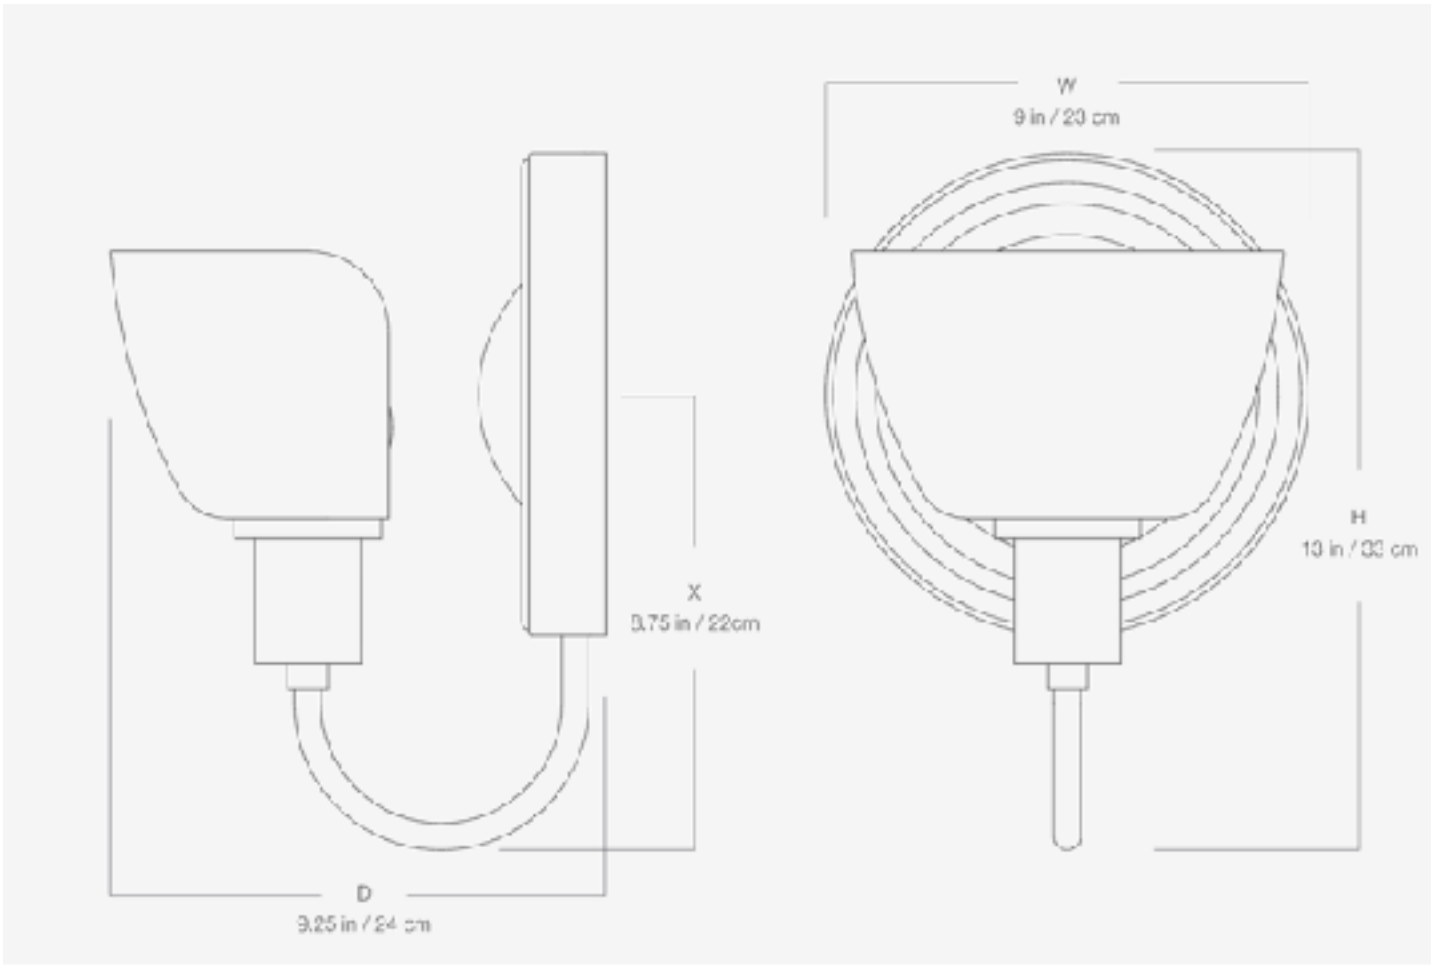

WEETH HOME

Blackpool - Thames Residence

Decorative Lighting Plan 3/19/2026

ENTRY

ENTRY WALL SCONCES

Urban Electric Bouclier
Width: 9in
Height: 13in
Depth: 9.25in
X: 8.75in

2668
C.KT

ENTRY

Visual Comfort
Longacre Sconce
6" W x 14" H x 7" D
Backplate: 5" Round

KITCHEN

SCONCE PLACEMENT PENDING FINAL HOOD AND BACKSPLASH DESIGN

PANTRY

OVER SINK PENDANT

Pottersville Pendant
Width/Diameter 18"
Height 11.25"
Weight 13.2 lb
Canopy: 5.5"