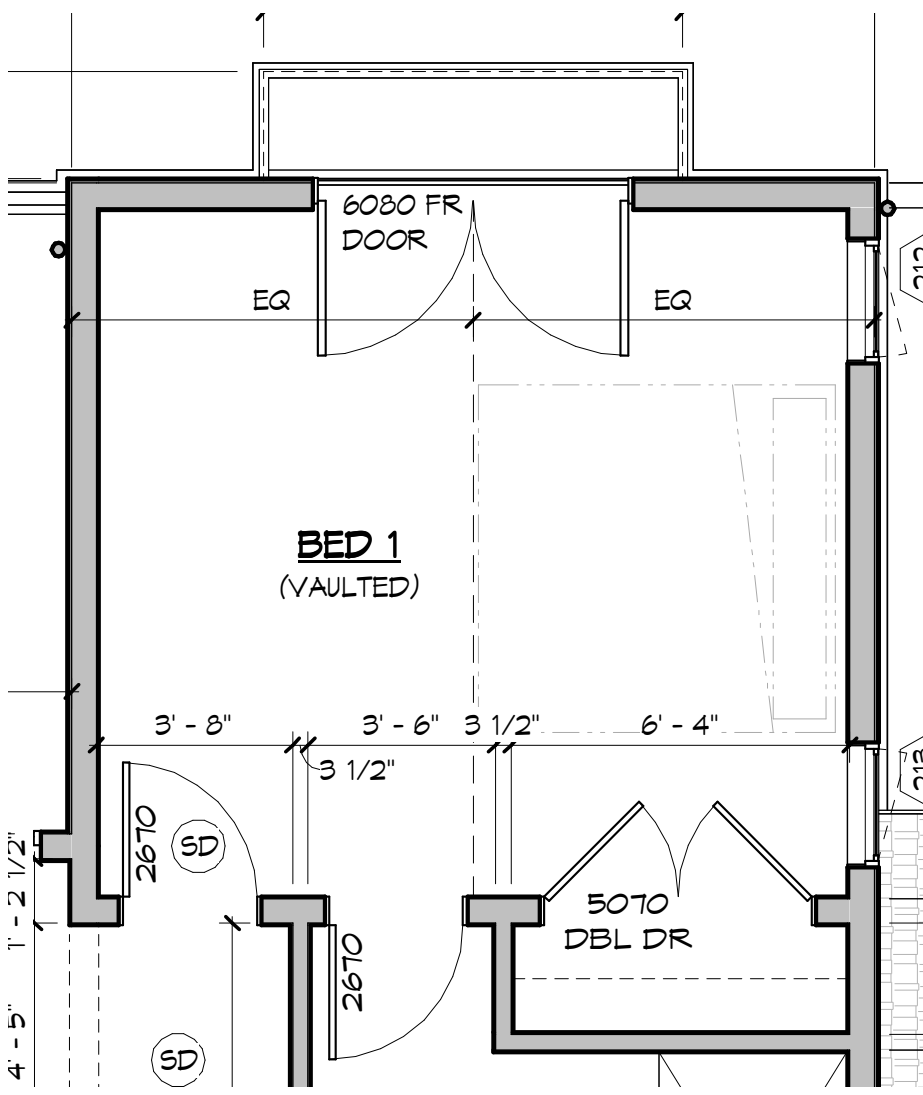

Visual Comfort
Longacre Sconce
6" W x 14" H x 7" D
Backplate: 5" Round

KITCHEN

SCONCE PLACEMENT PENDING FINAL HOOD AND BACKSPLASH DESIGN

PANTRY

OVER SINK PENDANT

Pottersville Pendant
Width/Diameter 18"
Height 11.25"
Weight 13.2 lb
Canopy: 5.5"

MUDROOM

OVERHEAD PENDANT

Wesley 15" Pendant
Height: 19.75"
Width: 14.75"
Canopy: 6.5" Round

LOUNGE

OVERHEAD CHANDELIER
CENTERED ON ROOM

Woven Bowl Chandelier
28" W x 7" H
CANOPY 8.25"

LOUNGE

BAR SCONCES
Elevation Pending Final
Cabinetry Drawings, Centered
over 24"W Base Cabinets For
Wiring

Roll and Hill The Met
Pendant
Canopy 7" 18" Dia.

POOL POWDER ROOM

OVERHEAD SINK PENDANT

Hwang Bishop Basalt Pendant
Ceramic Shade: 5"W x 7"H

Angular Flush Mount in Gilded Brass and White Glass
Height: 6.25" x Width: 20" x Canopy: 20" Hexagon

PRIMARY CLOSET

BEDWALL SCONCES

Rose Uniacke Plaster Shell Uplighter
H 6.7" x W 7.68" x D 3.15"
Wt 14.08oz

FAN OR OVERHEAD LIGHT
CENTERED PAINTED RIDGE
BEAM FOR MOUNTING

Maverick 52" Ceiling Fan

GUEST BEDROOM 1