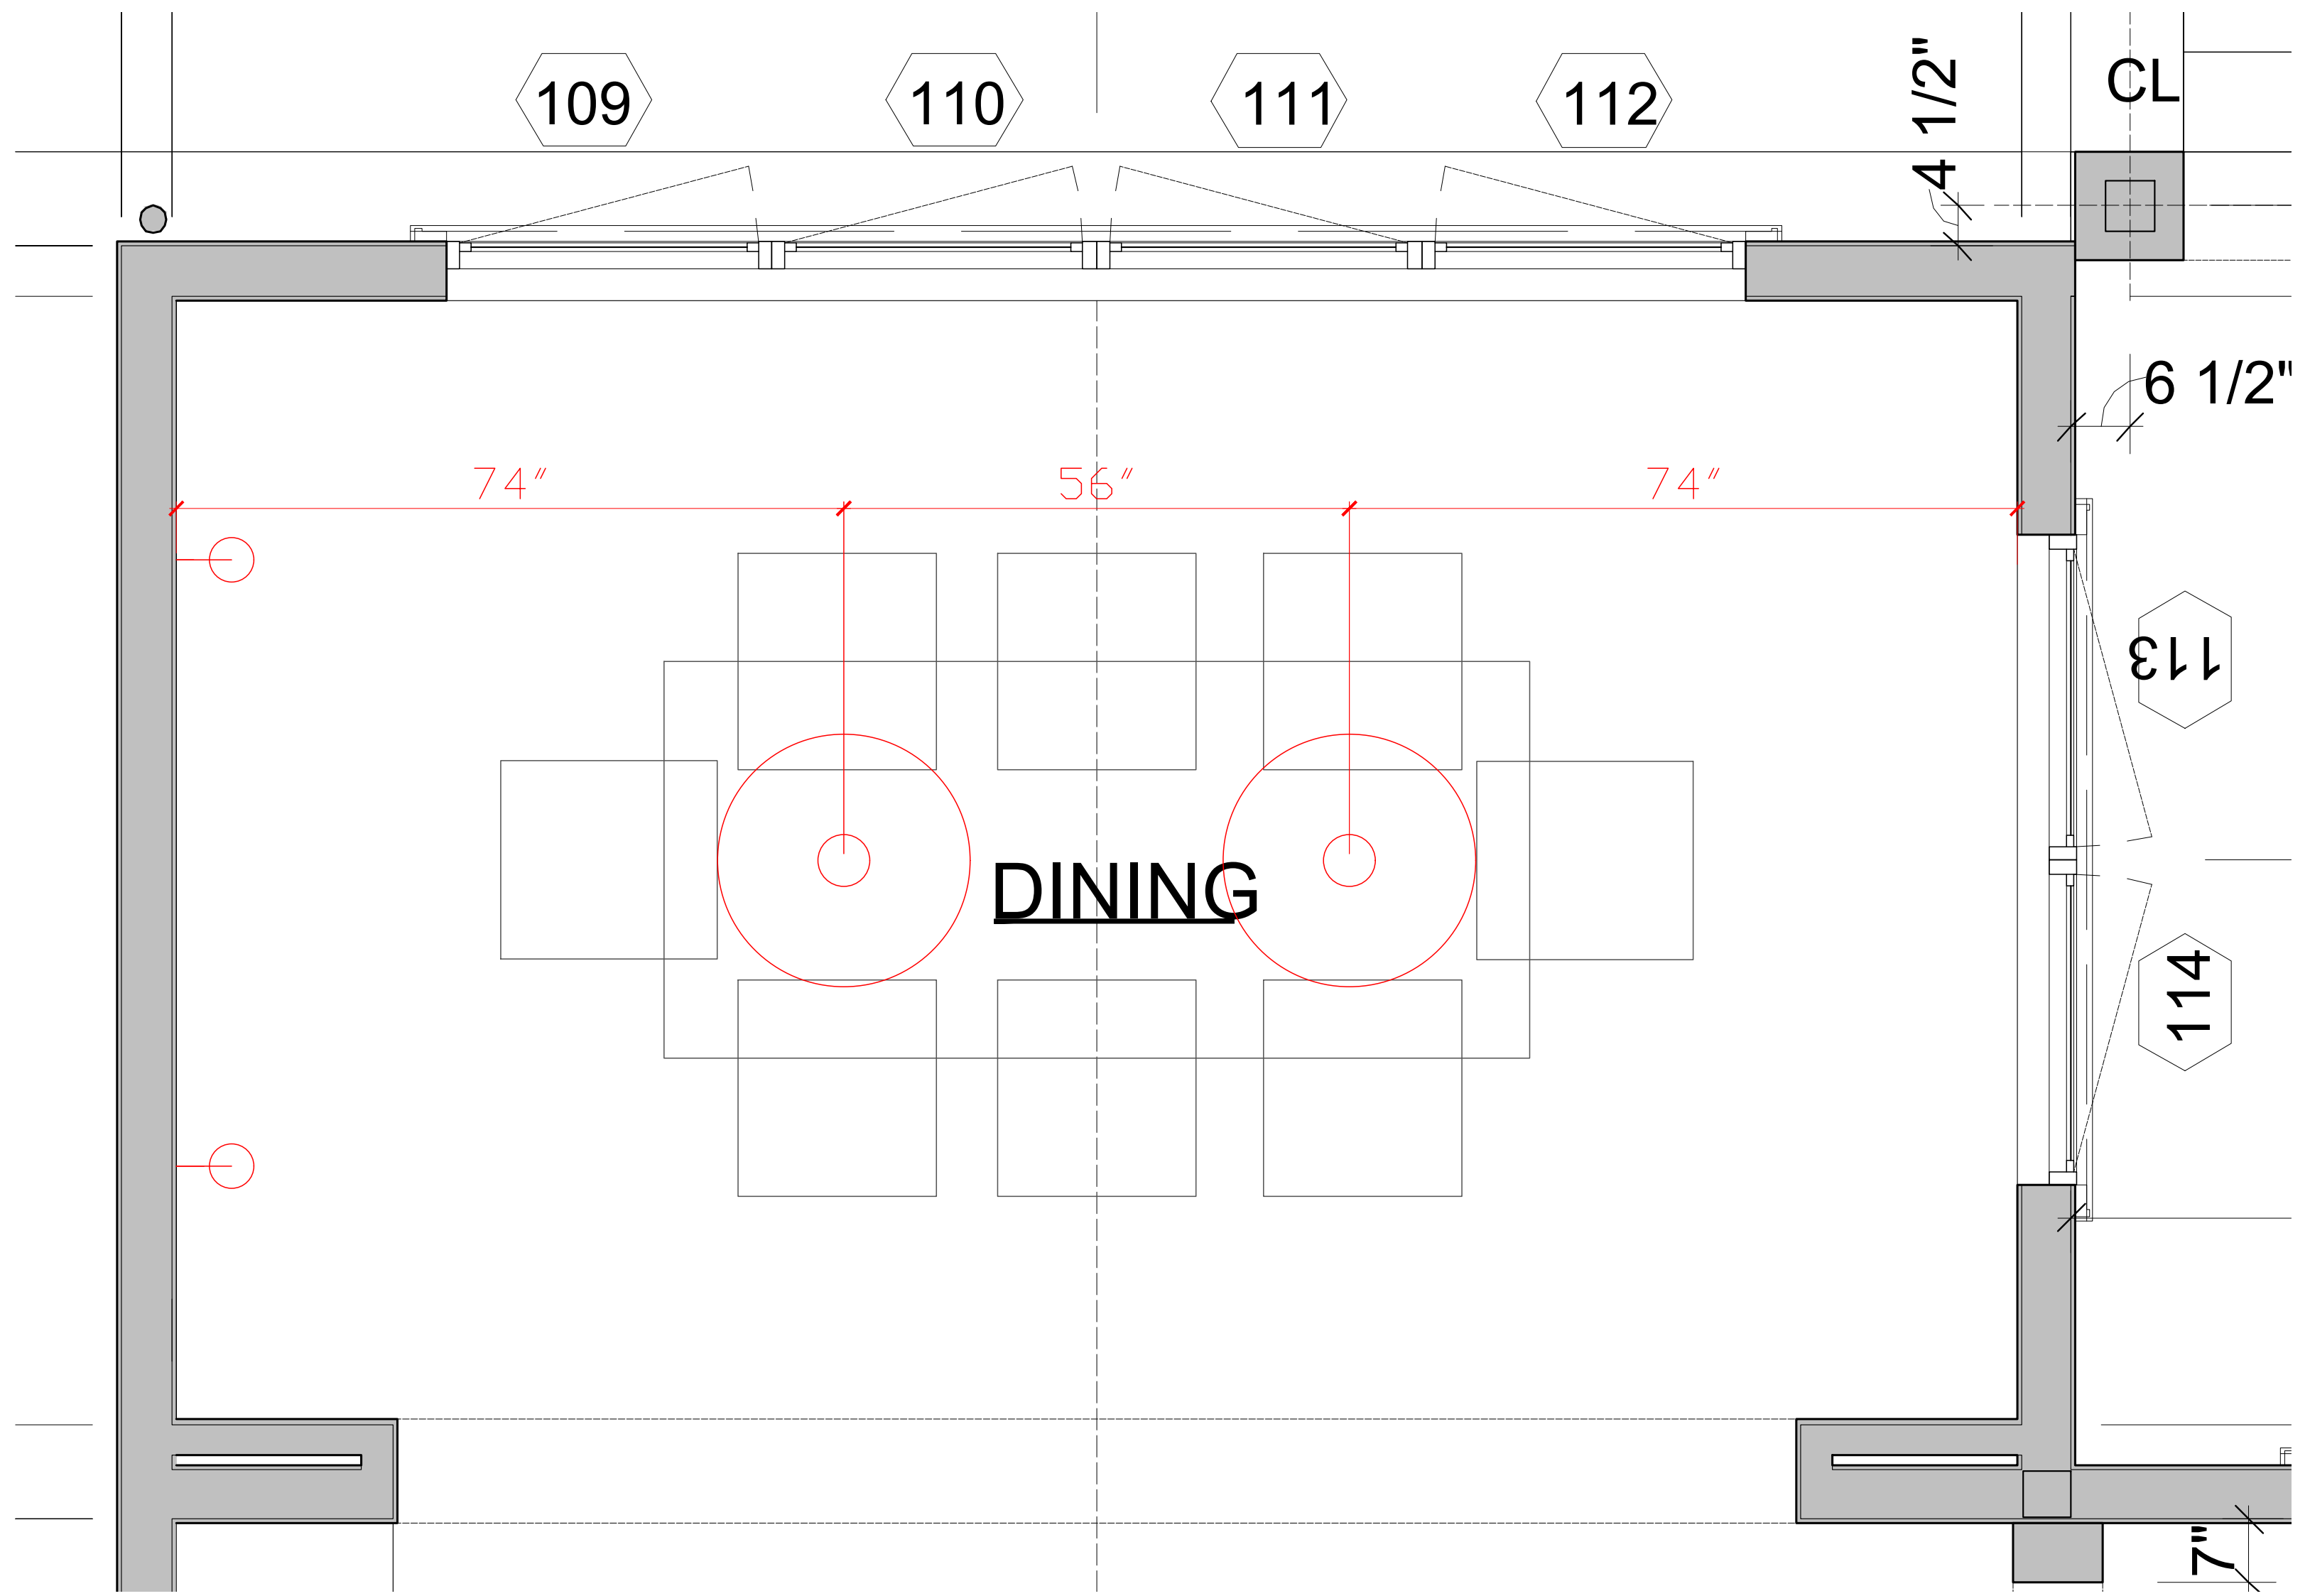

POWDER ROOM

CHANDELIER
CENTERED ON ROOM

Plaster and Antique
Brass Bowl Light
31.5”Dia. 5” Canopy

WALL SCONCES

Clemins Sconce
Handmade paper and contrast
whipstitch
Width 7.5” x Height 16”
Extension 3.75”
Backplate Round 4.75”

LIVING ROOM

LIVING ROOM

CHANDELIER

Quinn 28" Chandlier Fixture
Height: 35.75"
Min. Custom Height: 34.75"
Width: 28"

WALL SCONCES

Keira Large Sconce
Height: 23"
Width: 8"
Extension: 13.25"
Backplate: 4.75" Round

DINING

DINING ROOM

DINING ROOM

FINAL BOX PLACEMENT
PENDING ART SELECTION

OVER ISLAND PENDANT

Urban Electric Tavern Double
Width: 52.5in
Overall Custom Height: 42in
Depth: 12in
*Can custom color

RANGE WALL SCONCES

Visual Comfort
Longacre Sconce
6" W x 14" H x 7" D
Backplate: 5" Round

KITCHEN

SCONCE PLACEMENT PENDING FINAL HOOD AND BACKSPLASH DESIGN

PANTRY

OVER SINK PENDANT

Pottersville Pendant
Width/Diameter 18"
Height 11.25"
Weight 13.2 lb
Canopy: 5.5"