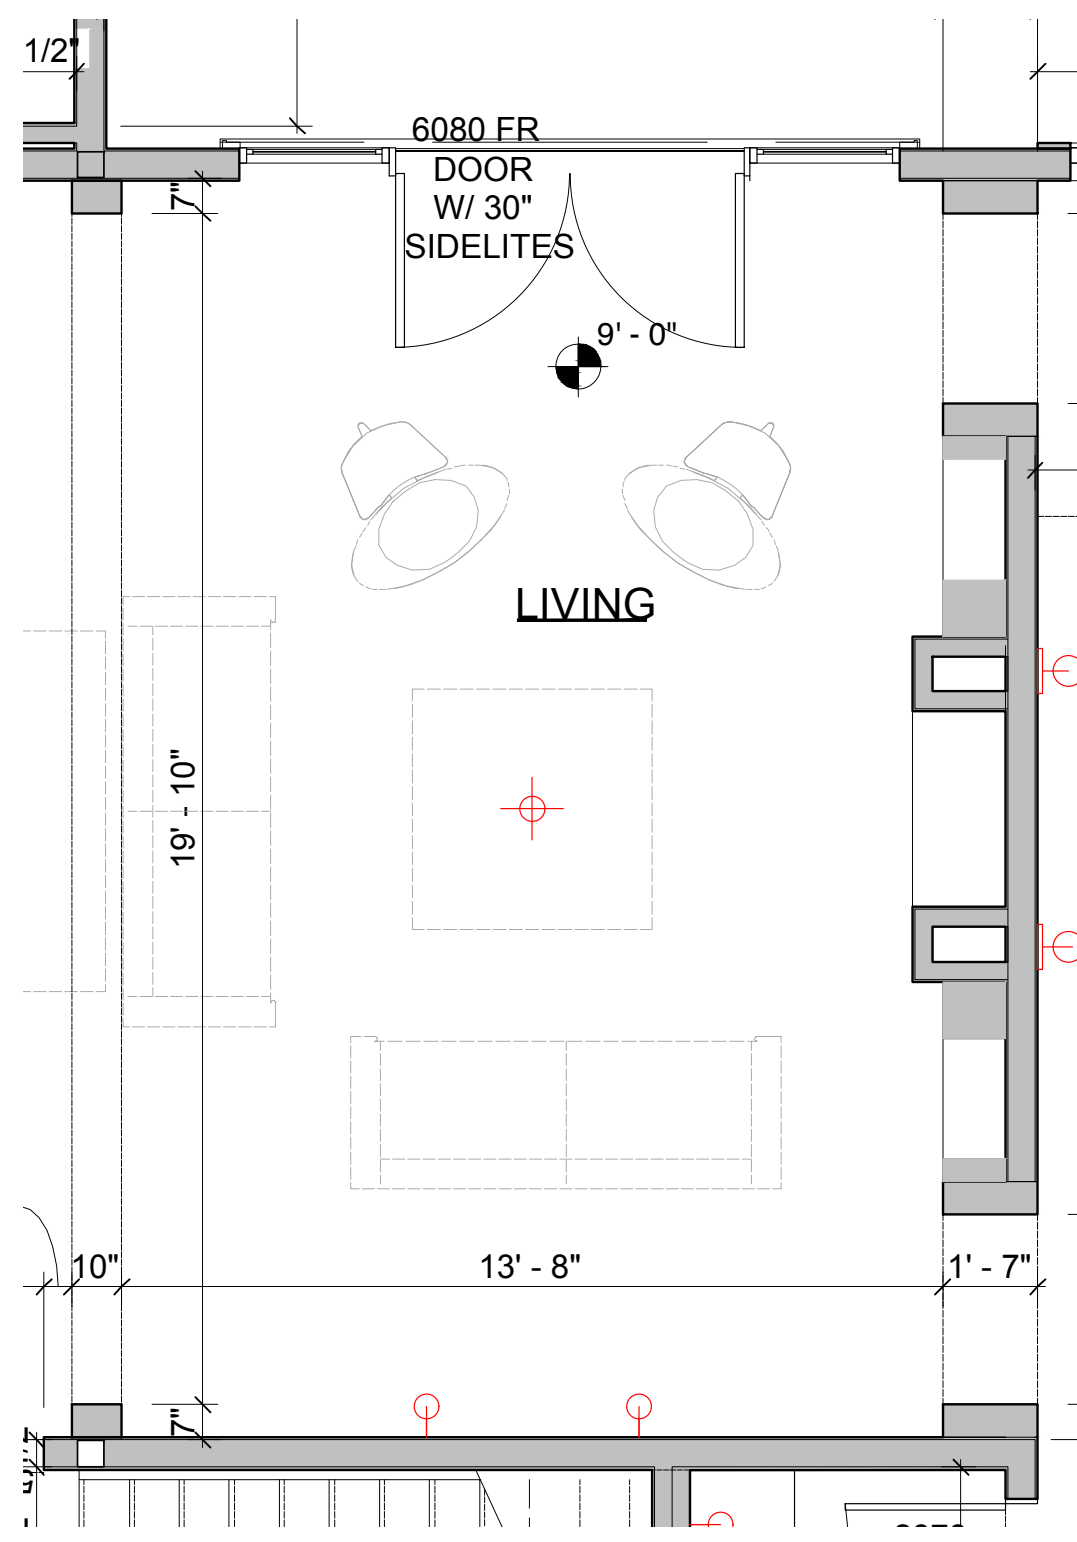

POWDER ROOM

CHANDELIER
CENTERED ON ROOM

Plaster and Antique
Brass Bowl Light
31.5”Dia. 5” Canopy

WALL SCONCES

Clemins Sconce
Handmade paper and contrast
whipstitch
Width 7.5” x Height 16”
Extension 3.75”
Backplate Round 4.75”

LIVING ROOM

LIVING ROOM

CHANDELIER

Quinn 28" Chandlier Fixture
Height: 35.75"
Min. Custom Height: 34.75"
Width: 28"

WALL SCONCES

Keira Large Sconce
Height: 23"
Width: 8"
Extension: 13.25"
Backplate: 4.75" Round

DINING

DINING ROOM

DINING ROOM

FINAL BOX PLACEMENT
PENDING ART SELECTION

OVER ISLAND PENDANT

Urban Electric Tavern Double
Width: 52.5in
Overall Custom Height: 42in
Depth: 12in
*Can custom color

RANGE WALL SCONCES

Visual Comfort
Longacre Sconce
6" W x 14" H x 7" D
Backplate: 5" Round

KITCHEN

SCONCE PLACEMENT PENDING FINAL HOOD AND BACKSPLASH DESIGN

PANTRY

OVER SINK PENDANT

Pottersville Pendant
Width/Diameter 18"
Height 11.25"
Weight 13.2 lb
Canopy: 5.5"