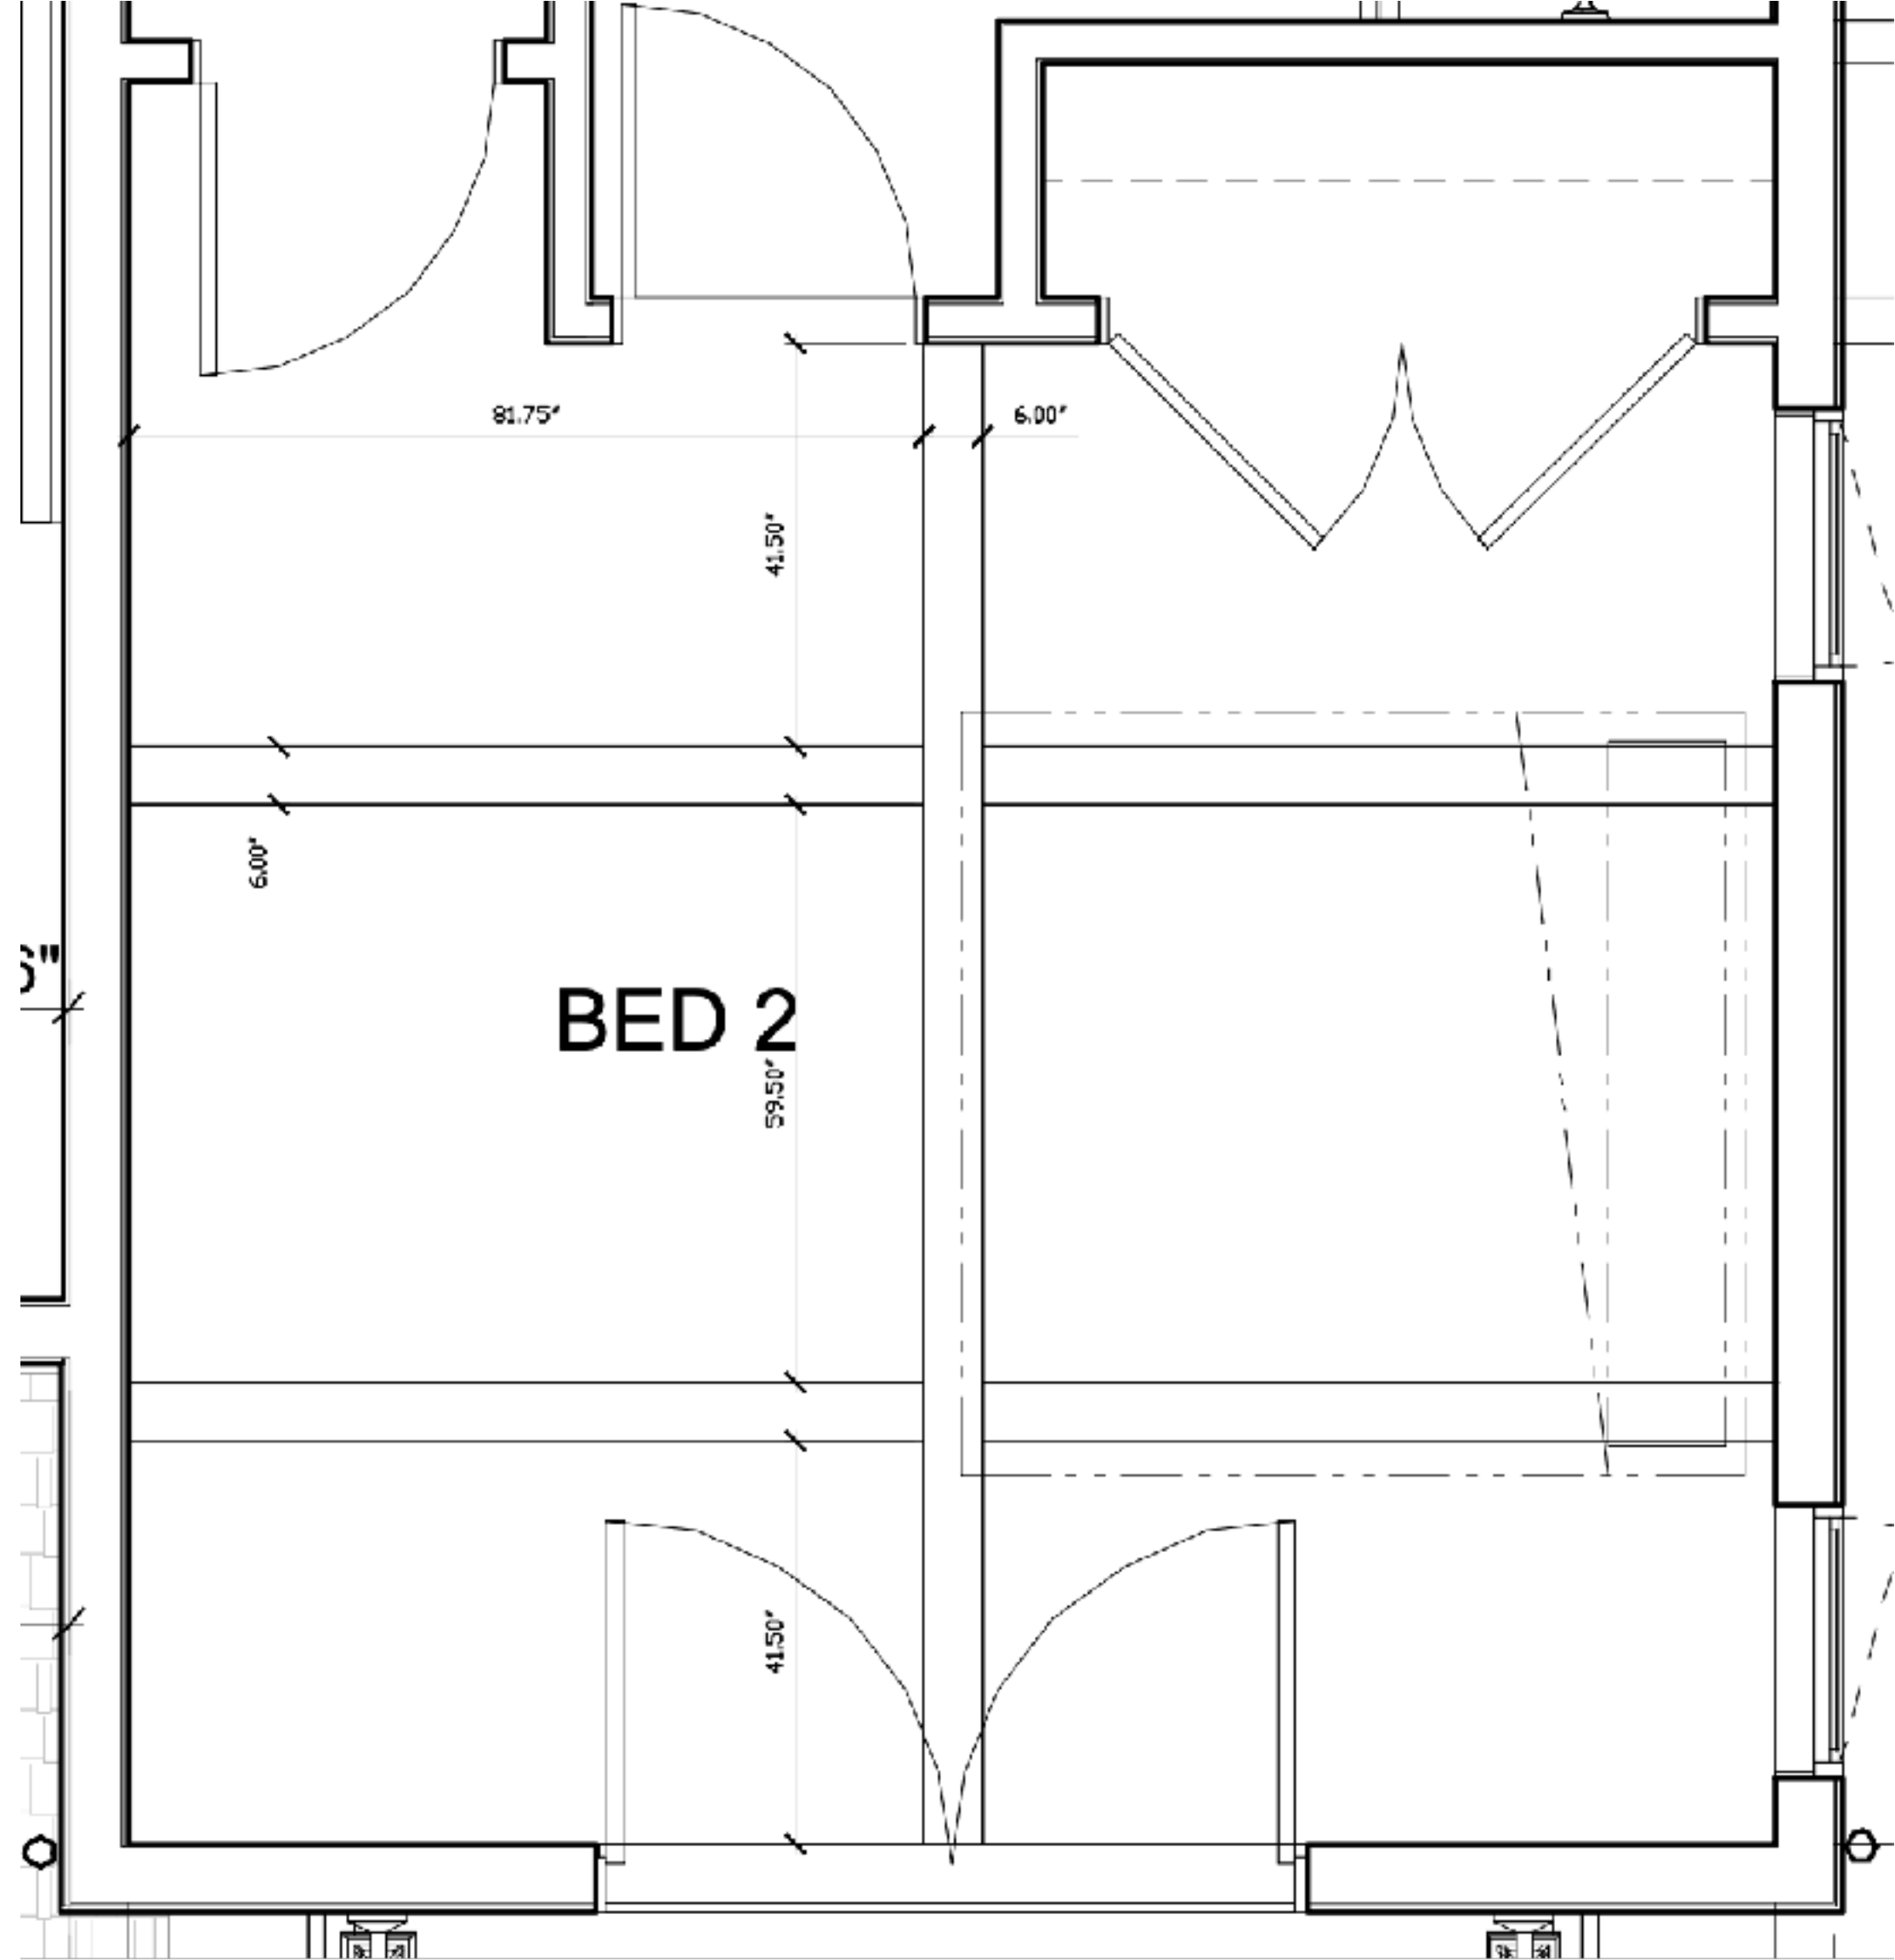

FAN OR OVERHEAD LIGHT
CENTERED