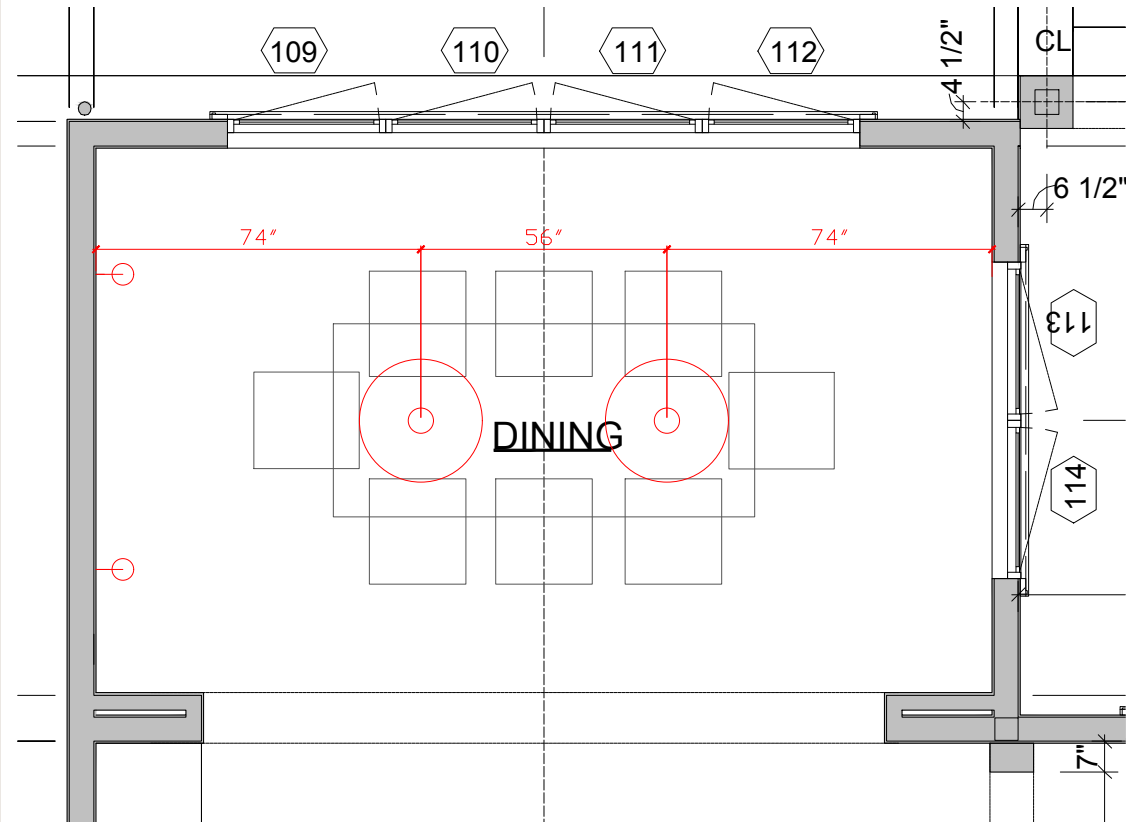

LIVING ROOM

LIVING ROOM

CHANDELIER

Quinn 28" Chandlier Fixture
Height: 35.75"
Min. Custom Height: 34.75"
Width: 28"

WALL SCONCES

Keira Large Sconce
Height: 23"
Width: 8"
Extension: 13.25"
Backplate: 4.75" Round

DINING

DINING ROOM

DINING ROOM

FINAL BOX PLACEMENT
PENDING ART SELECTION

OVER ISLAND PENDANT

Urban Electric Tavern Double
Width: 52.5in
Overall Custom Height: 42in
Depth: 12in
*Can custom color

RANGE WALL SCONCES

Visual Comfort
Longacre Sconce
6" W x 14" H x 7" D
Backplate: 5" Round

KITCHEN

SCONCE PLACEMENT PENDING FINAL HOOD AND BACKSPLASH DESIGN

PANTRY

OVER SINK PENDANT

Pottersville Pendant
Width/Diameter 18"
Height 11.25"
Weight 13.2 lb
Canopy: 5.5"

MUDROOM

OVERHEAD PENDANT

Wesley 15" Pendant
Height: 19.75"
Width: 14.75"
Canopy: 6.5" Round

LOUNGE

OVERHEAD CHANDELIER
CENTERED ON ROOM

Woven Bowl Chandelier
28" W x 7" H
CANOPY 8.25"

LOUNGE

BAR SCONCES
Elevation Pending Final
Cabinetry Drawings, Centered
over 24"W Base Cabinets For
Wiring