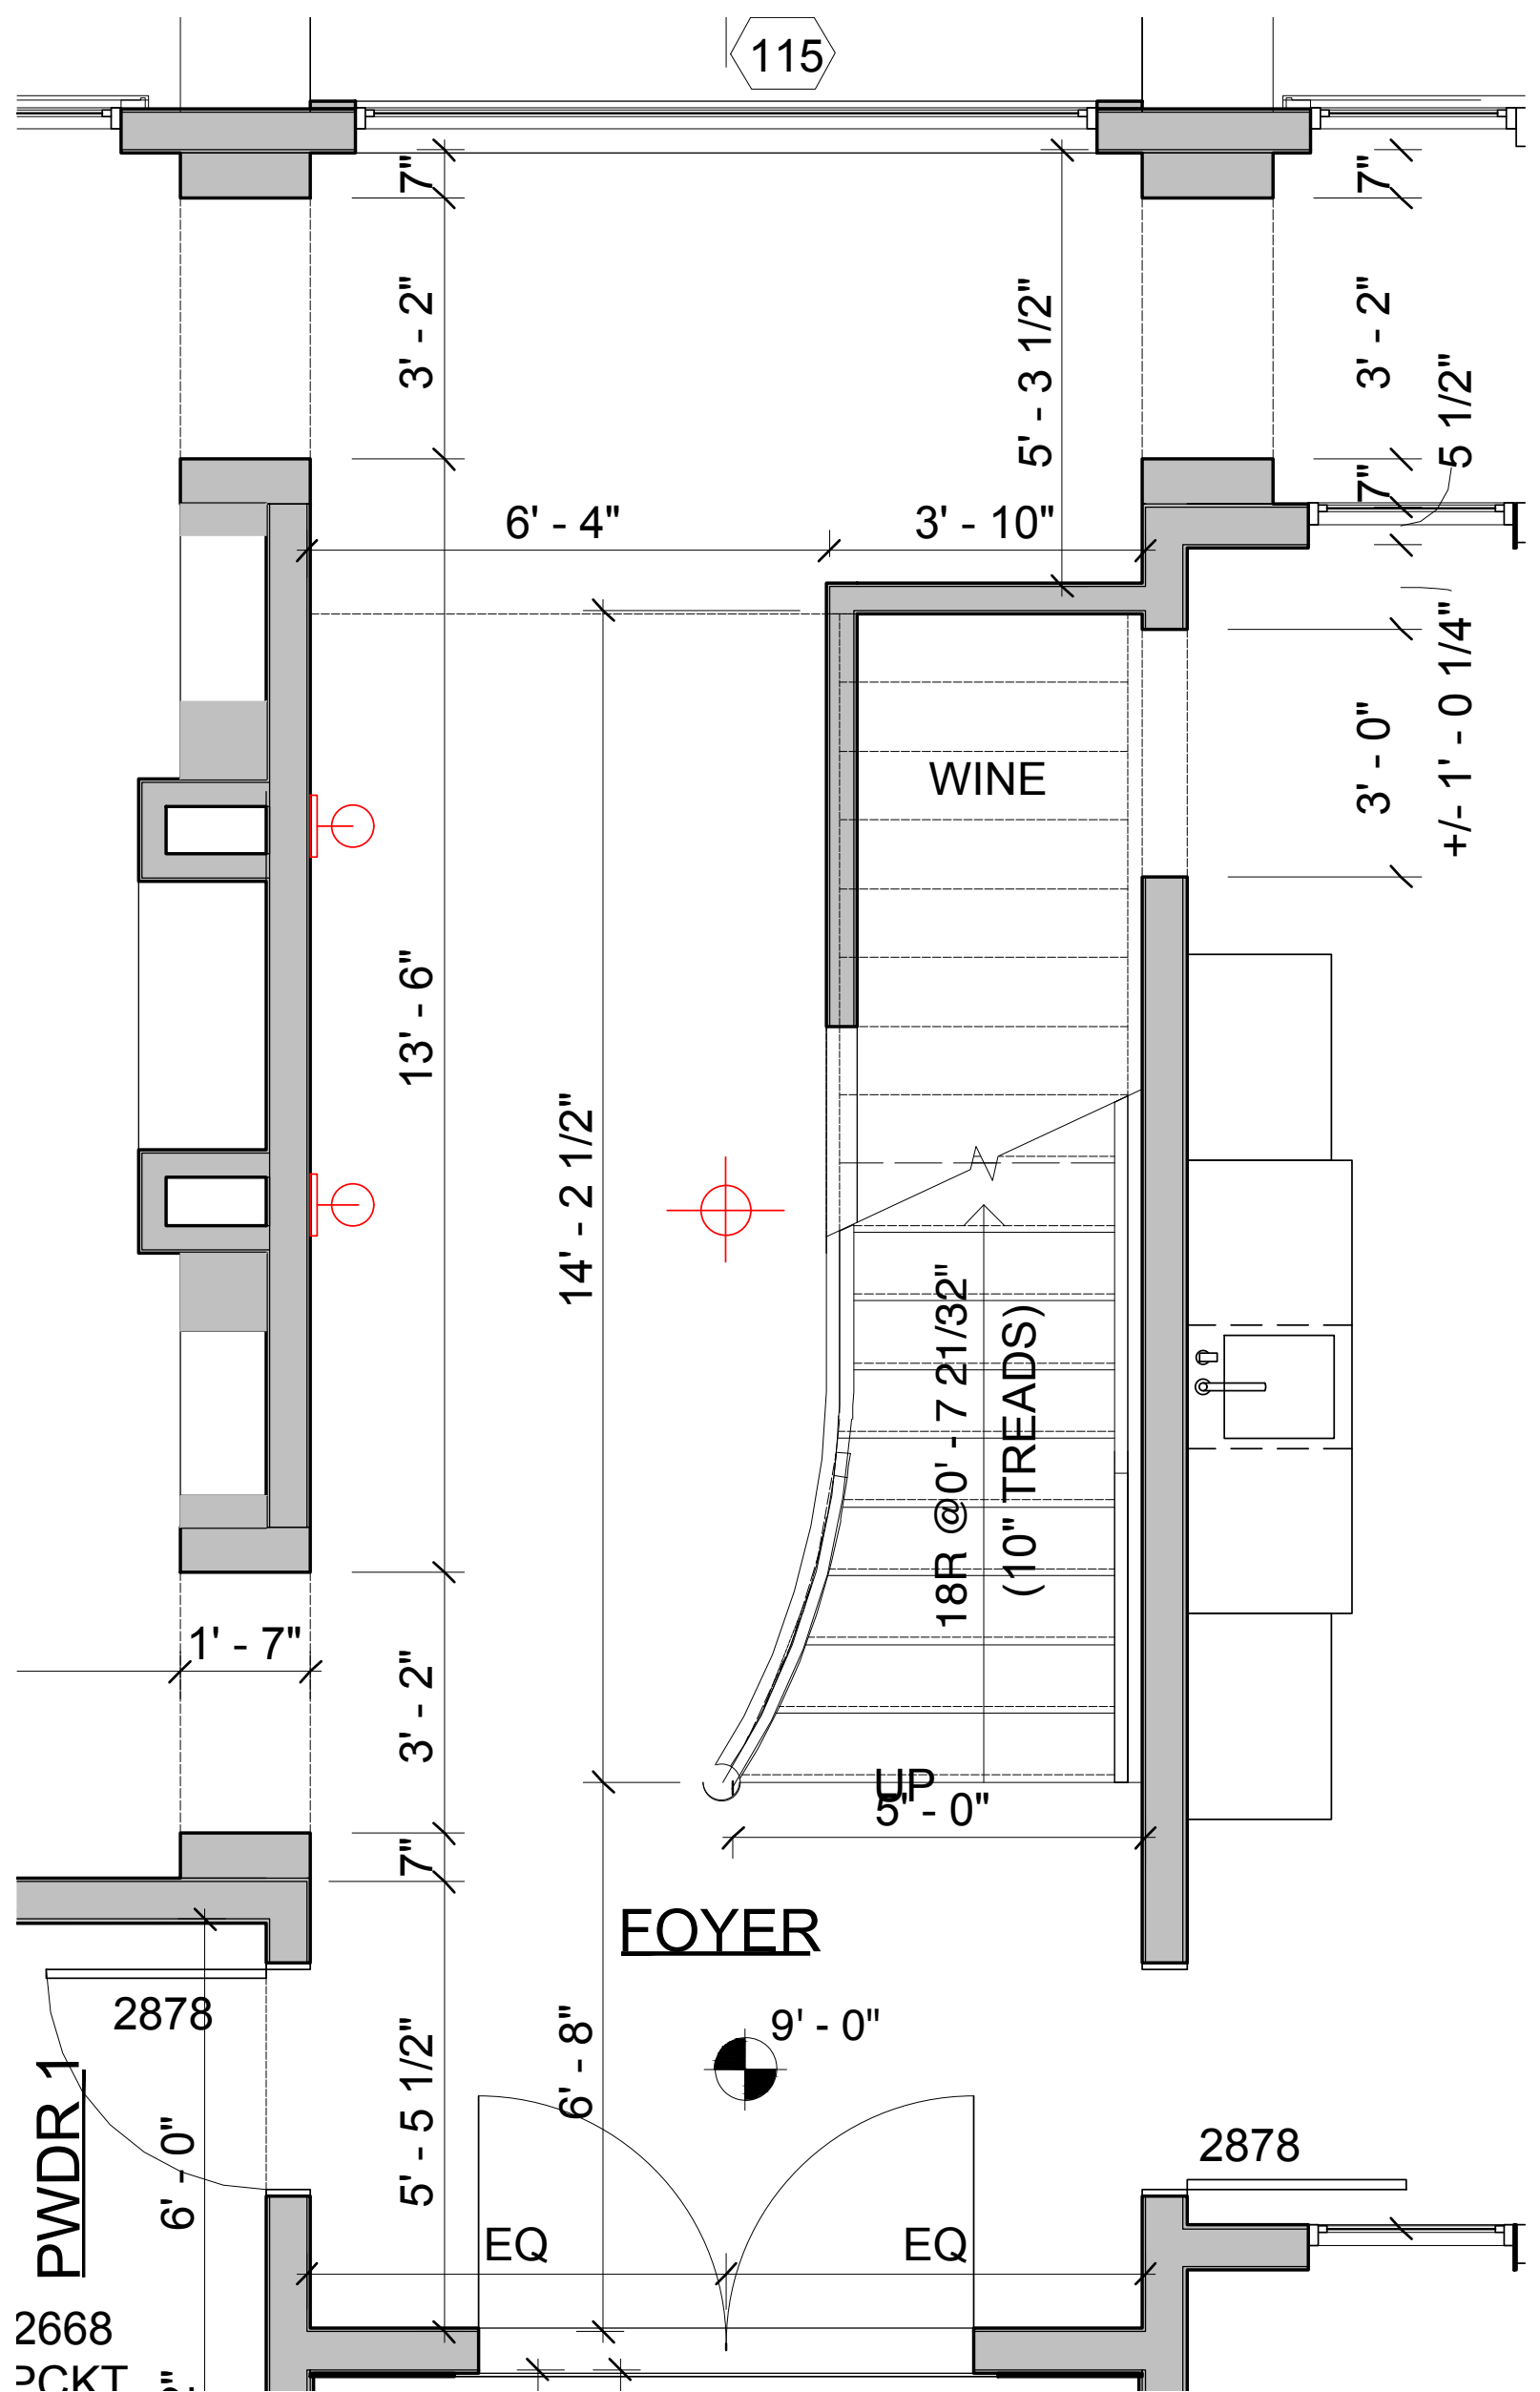

WEETH HOME

Blackpool - Thames Residence

Decorative Lighting Plan 3/19/2026

ENTRY

ENTRY WALL SCONCES

Urban Electric Bouclier
Width: 9in
Height: 13in
Depth: 9.25in
X: 8.75in

2668
C.KT

ENTRY

POWDER ROOM

CHANDELIER
CENTERED ON ROOM

Plaster and Antique
Brass Bowl Light
31.5”Dia. 5” Canopy

WALL SCONCES

Clemins Sconce
Handmade paper and contrast
whipstitch
Width 7.5” x Height 16”
Extension 3.75”
Backplate Round 4.75”

LIVING ROOM

LIVING ROOM

CHANDELIER

Quinn 28" Chandlier Fixture
Height: 35.75"
Min. Custom Height: 34.75"
Width: 28"

WALL SCONCES

Keira Large Sconce
Height: 23"
Width: 8"
Extension: 13.25"
Backplate: 4.75" Round

Visual Comfort
Longacre Sconce
6" W x 14" H x 7" D
Backplate: 5" Round

KITCHEN

SCONCE PLACEMENT PENDING FINAL HOOD AND BACKSPLASH DESIGN

PANTRY

OVER SINK PENDANT

Pottersville Pendant
Width/Diameter 18"
Height 11.25"
Weight 13.2 lb
Canopy: 5.5"