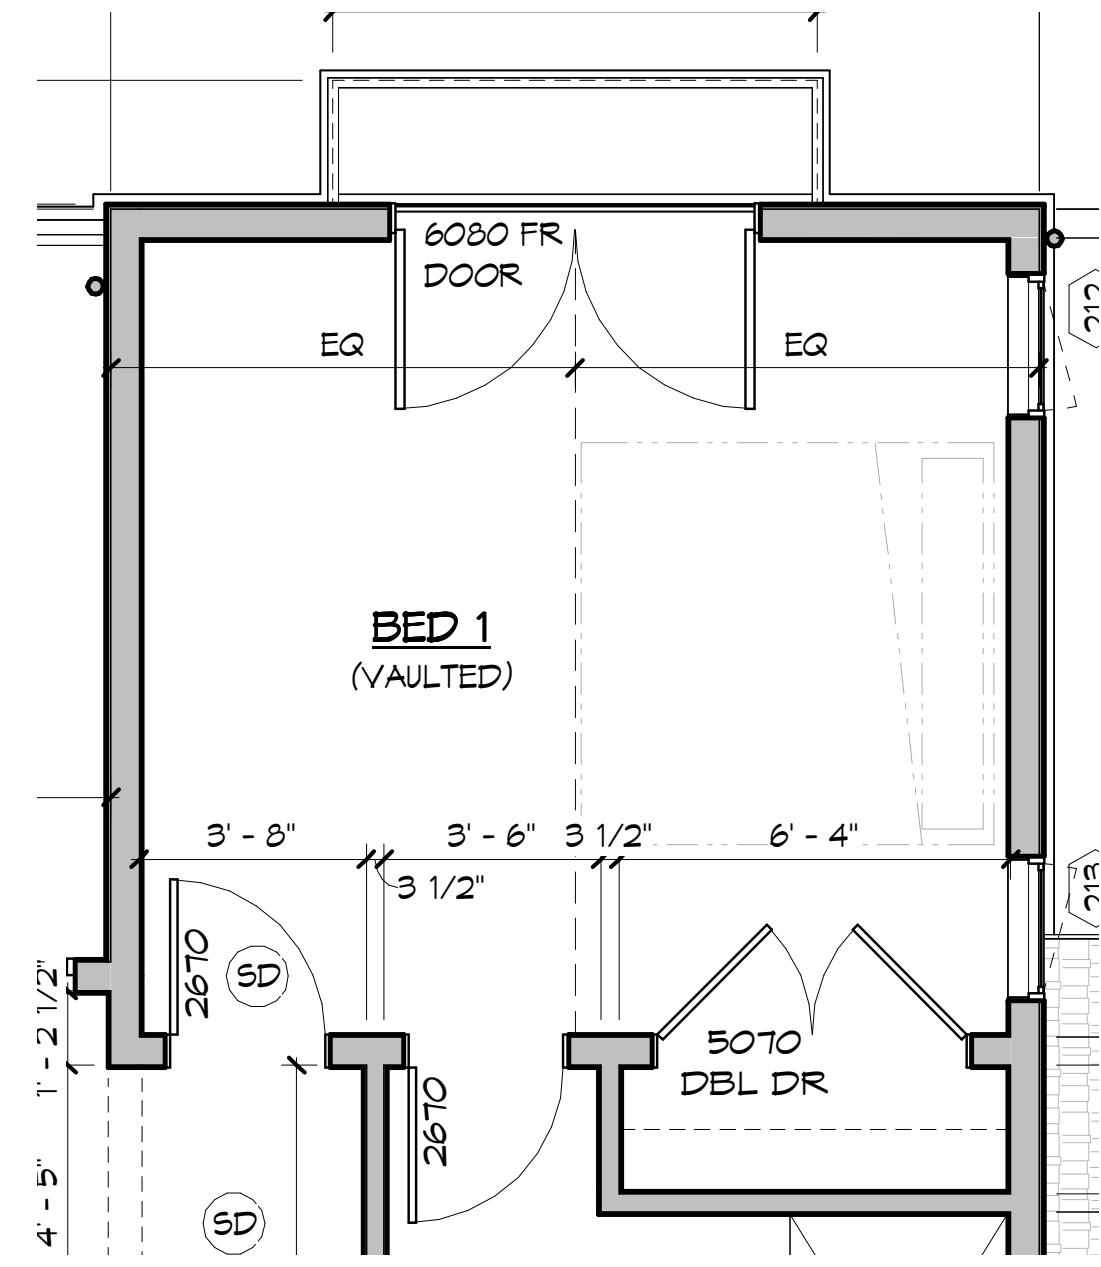

TO BE FINALIZED
PENDING FURNITURE

GUEST BEDROOM 1