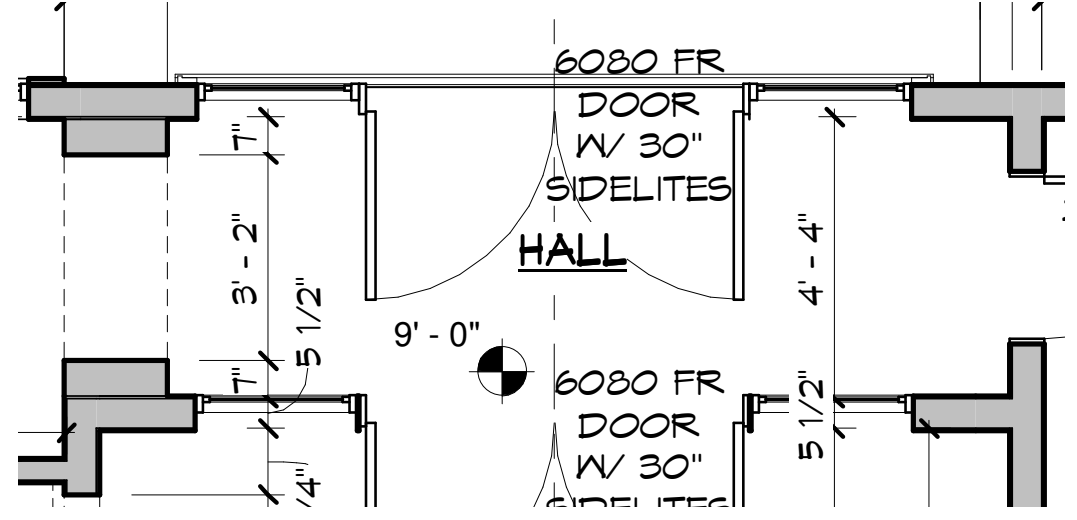

Roll and Hill The Met
Pendant
Canopy 7" 18" Dia.

POOL POWDER ROOM

OVERHEAD SINK PENDANT

Hwang Bishop Basalt Pendant
Ceramic Shade: 5"W x 7"H

Angular Flush Mount in Gilded Brass and White Glass
Height: 6.25" x Width: 20" x Canopy: 20" Hexagon