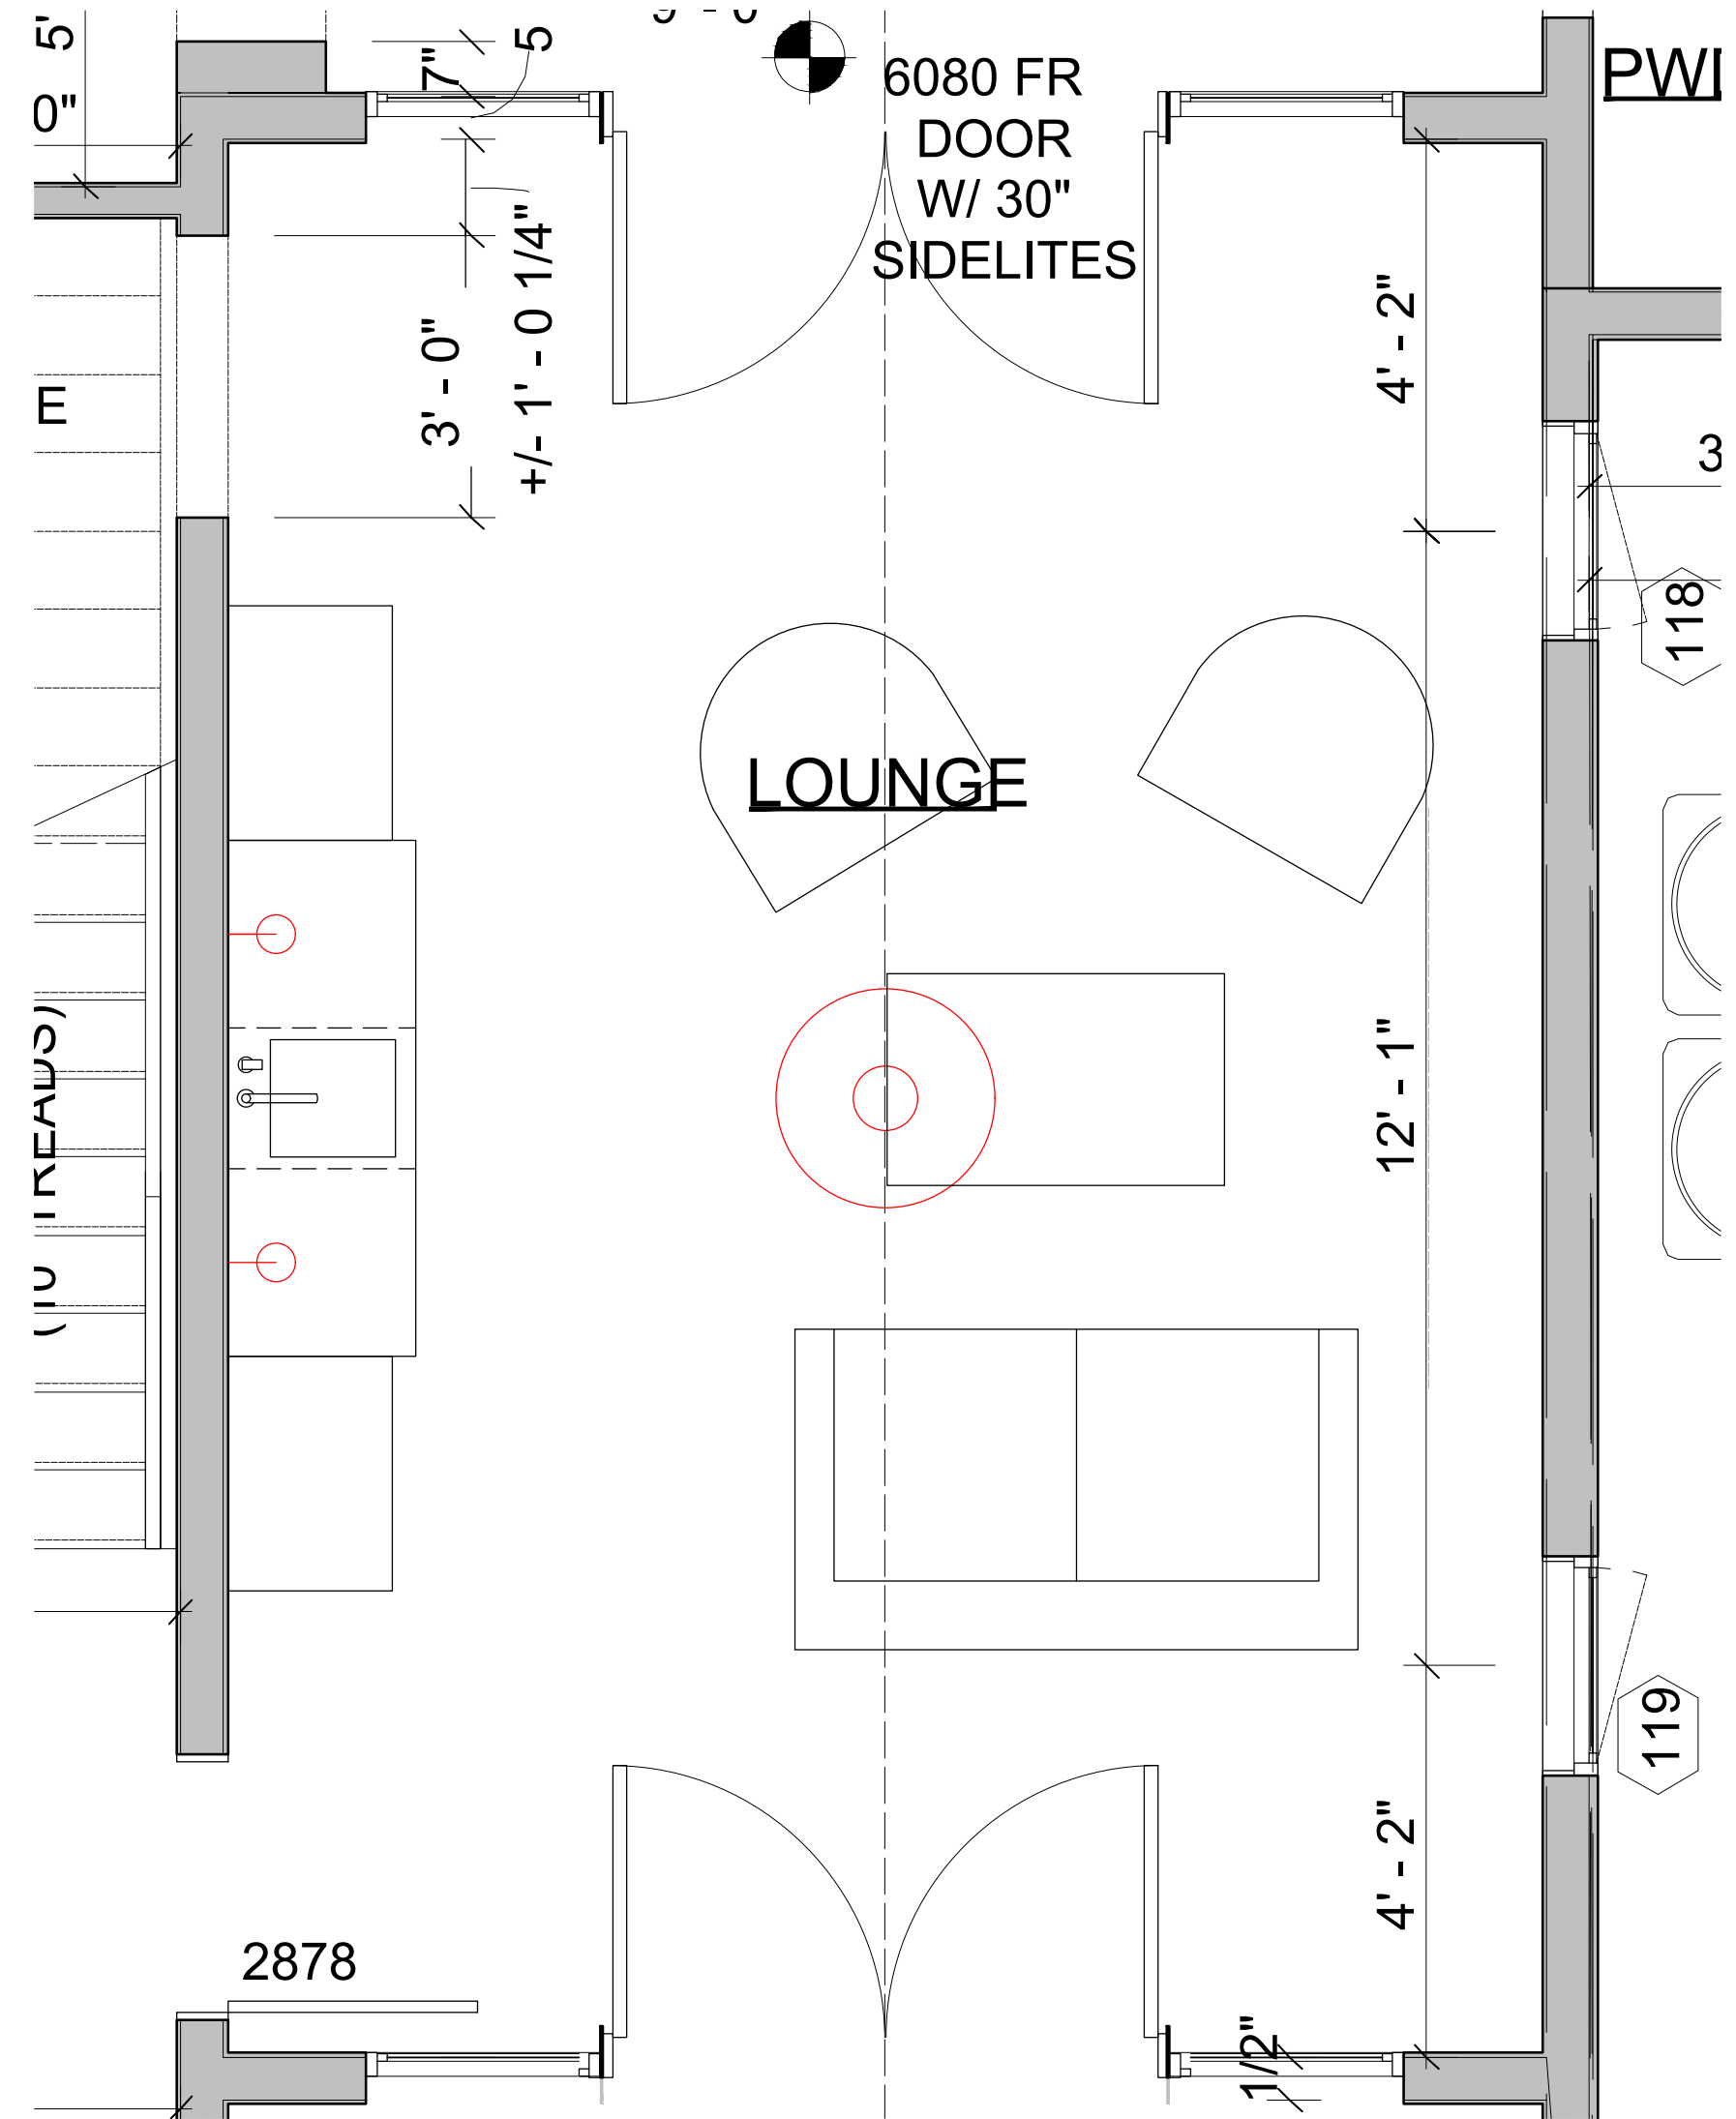

DINING

DINING ROOM

DINING ROOM

FINAL BOX PLACEMENT
PENDING ART SELECTION

OVER ISLAND PENDANT

Urban Electric Tavern Double
Width: 52.5in
Overall Custom Height: 42in
Depth: 12in
*Can custom color

RANGE WALL SCONCES

Visual Comfort
Longacre Sconce
6" W x 14" H x 7" D
Backplate: 5" Round

KITCHEN

SCONCE PLACEMENT PENDING FINAL HOOD AND BACKSPLASH DESIGN

PANTRY

OVER SINK PENDANT

Pottersville Pendant
Width/Diameter 18"
Height 11.25"
Weight 13.2 lb
Canopy: 5.5"

MUDROOM

OVERHEAD PENDANT

Wesley 15" Pendant
Height: 19.75"
Width: 14.75"
Canopy: 6.5" Round

LOUNGE

OVERHEAD CHANDELIER
CENTERED ON ROOM

Woven Bowl Chandelier
28" W x 7" H
CANOPY 8.25"

LOUNGE

BAR SCONCES
Elevation Pending Final
Cabinetry Drawings, Centered
over 24"W Base Cabinets For
Wiring

Roll and Hill The Met
Pendant
Canopy 7" 18" Dia.

POOL POWDER ROOM

OVERHEAD SINK PENDANT

Hwang Bishop Basalt Pendant
Ceramic Shade: 5"W x 7"H

Angular Flush Mount in Gilded Brass and White Glass
Height: 6.25" x Width: 20" x Canopy: 20" Hexagon