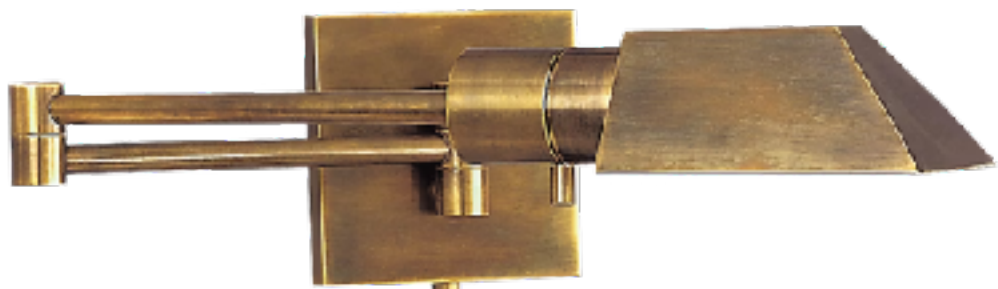

READING LIGHTS

Studio Swing Arm Wall Light in Hand-Rubbed Antique Brass
Height: 4.5" x Width: 16" x Extension: 24"