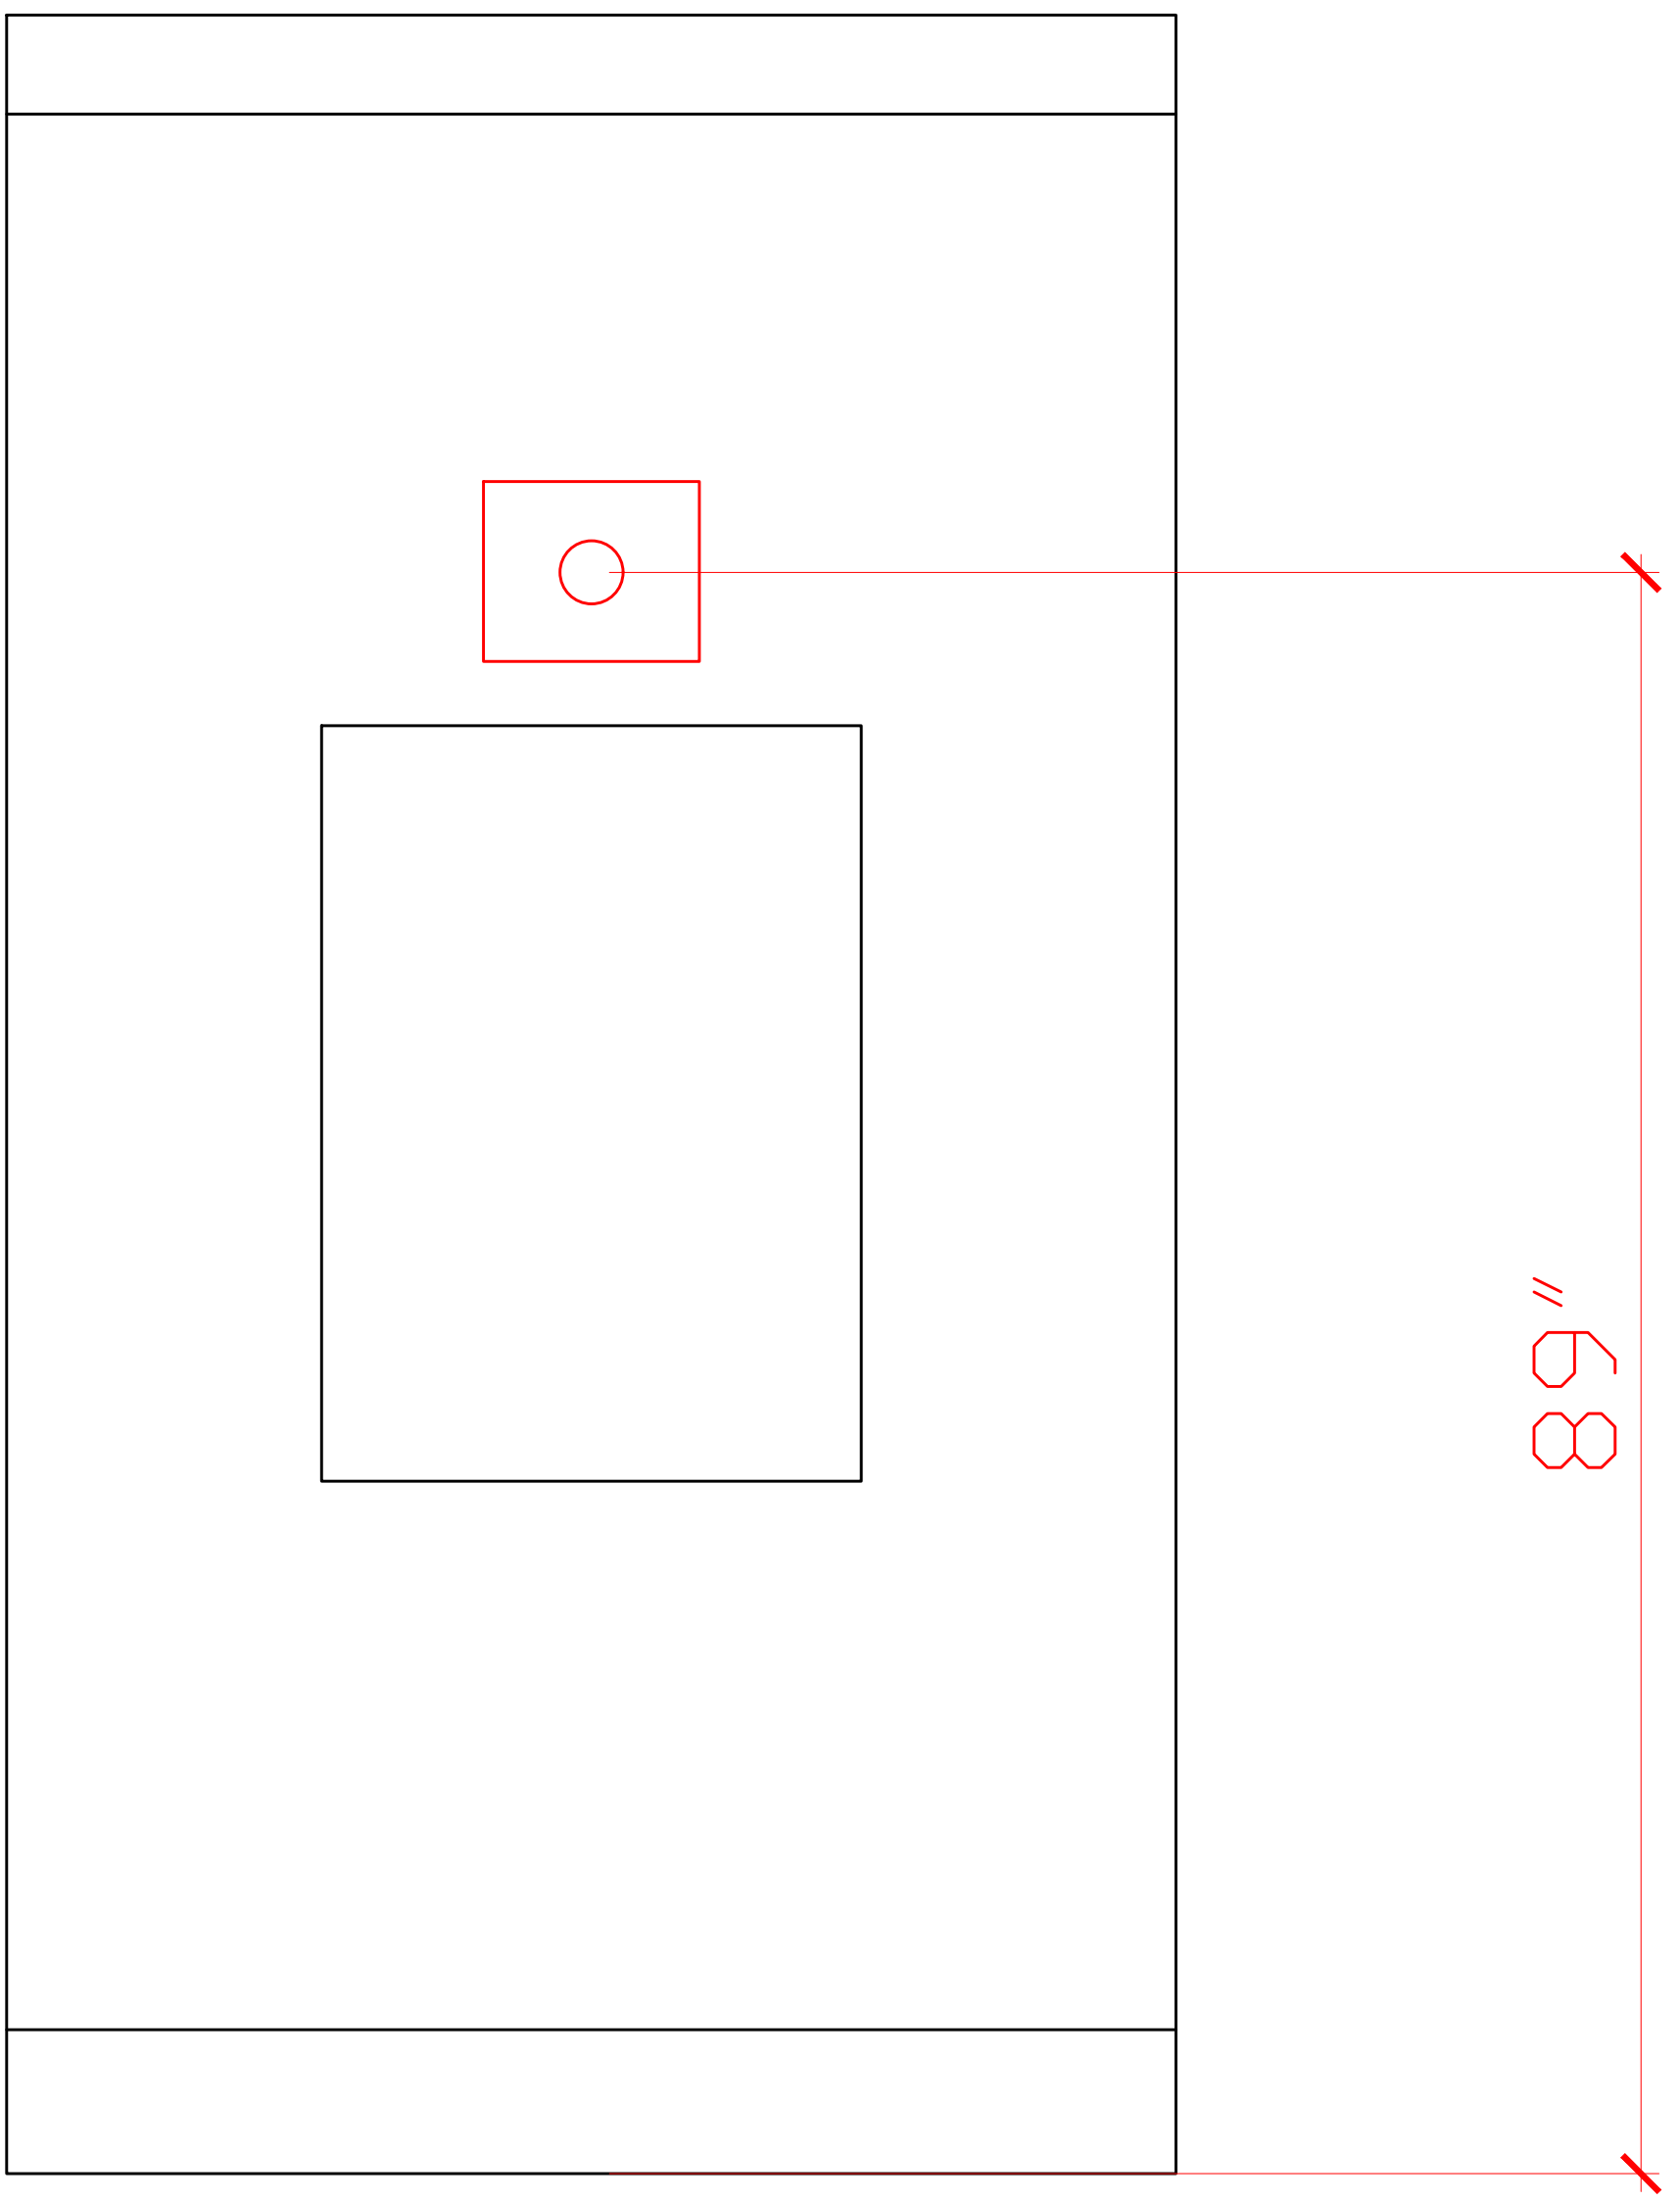

Visual Comfort
Longacre Sconce
6" W x 14" H x 7" D
Backplate: 5" Round

KITCHEN

SCONCE PLACEMENT PENDING FINAL HOOD AND BACKSPLASH DESIGN

PANTRY

OVER SINK PENDANT

Pottersville Pendant
Width/Diameter 18"
Height 11.25"
Weight 13.2 lb
Canopy: 5.5"

Urban Electric Stack Width
8in Height 11in Depth 9.5
Backplate 4.5" Dia.

OFFICE

ART SCONCE
FINAL PLACEMENT PENDING ART
SELECTION

Brass Stilnovo Light
Width: 12 inches
Height: 10 inches

OFFICE

OVER DESK LIGHTING

Roll and Hill The Met
Pendant
Canopy 7" 18" Dia.

POOL POWDER ROOM

OVERHEAD SINK PENDANT

Hwang Bishop Basalt Pendant
Ceramic Shade: 5"W x 7"H

Angular Flush Mount in Gilded Brass and White Glass
Height: 6.25" x Width: 20" x Canopy: 20" Hexagon

Visual Comfort Copper
Lantern Height: 18"
Width: 9.75" Extension: 6"
Backplate: 8.25" x 14.75"
QTY. 6

Mullan Outdoor Brass
Spotlight
Height 5"
Width 3.75"
Projection 3.5"
QTY. 4

EXTERIOR LIGHTING - MATHCING HANGING FIXTURES