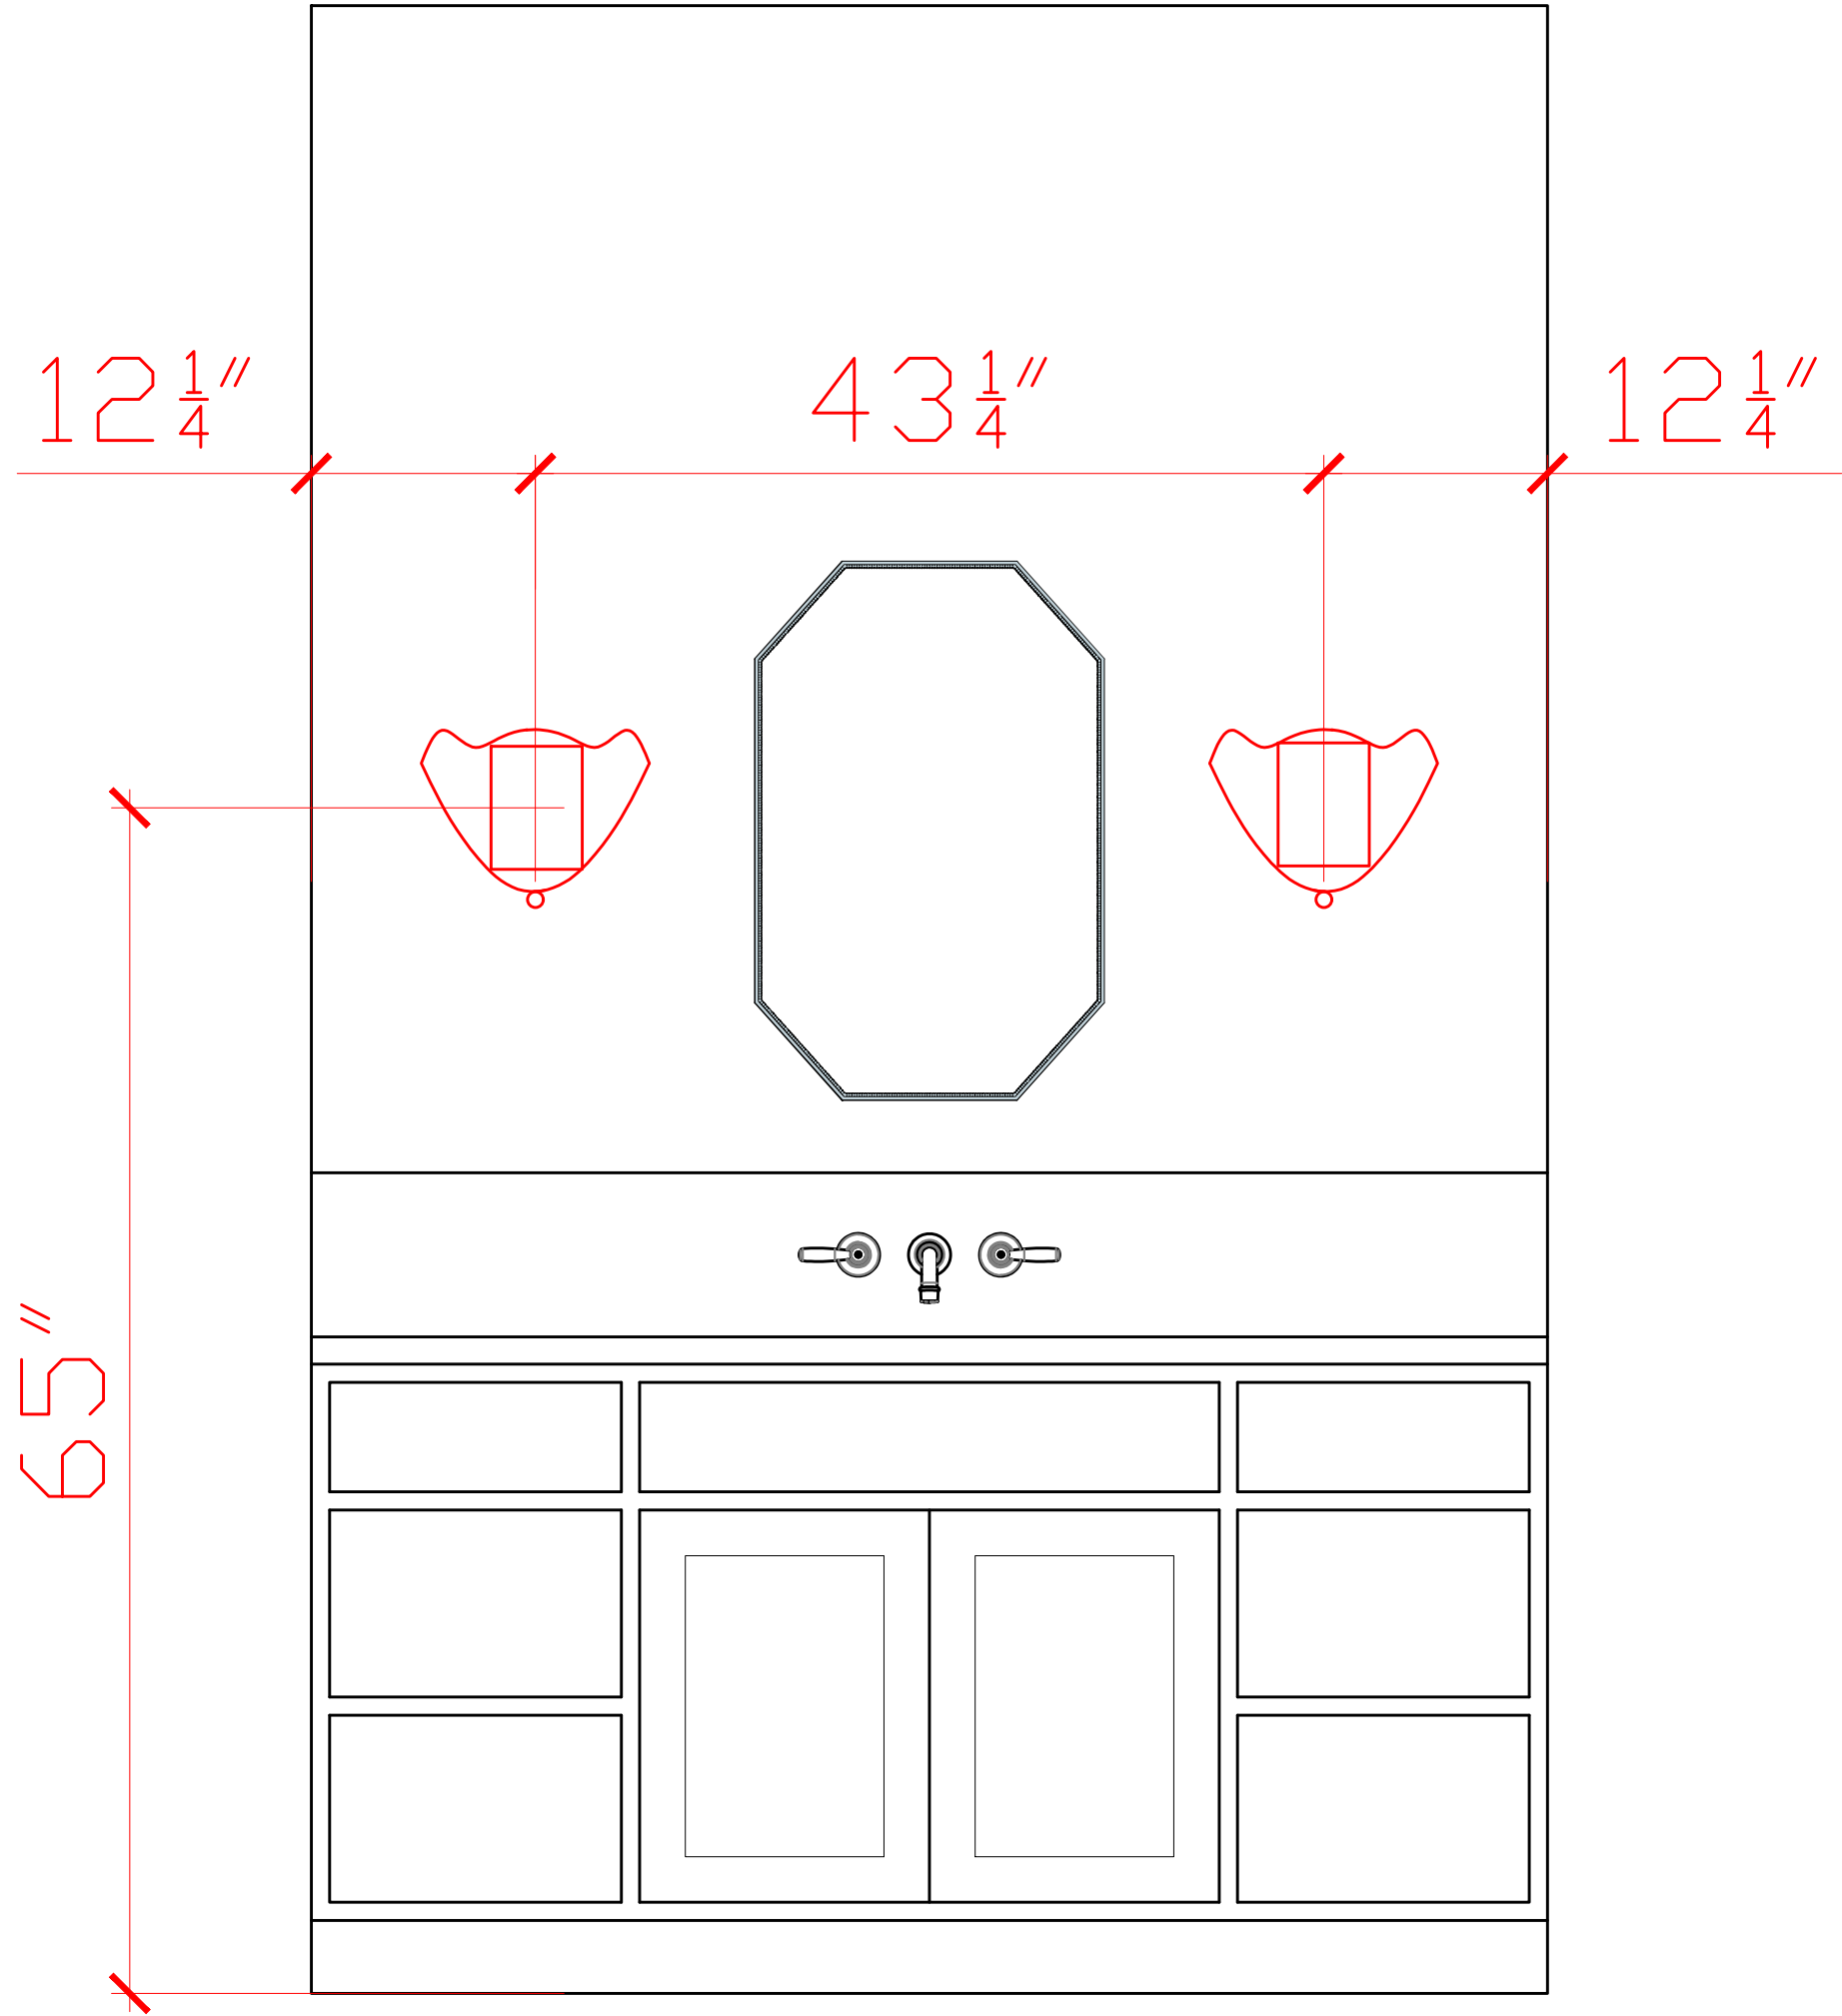

Roll and Hill The Met
Pendant
Canopy 7" 18" Dia.

POOL POWDER ROOM

OVERHEAD SINK PENDANT

Hwang Bishop Basalt Pendant
Ceramic Shade: 5"W x 7"H

Angular Flush Mount in Gilded Brass and White Glass
Height: 6.25" x Width: 20" x Canopy: 20" Hexagon

5 1/2"

1' - 0"

2870

2' - 10"

GUEST BEDROOM 3

FAN OR OVERHEAD LIGHT

Maverick 52" Ceiling Fan

Woven Scallop Wall Sconce with Brass Finial 12.5"W x 6.75"D x 9.75"H
Canopy 5"W x 6.75"H

Visual Comfort Copper
Lantern Height: 18"
Width: 9.75" Extension: 6"
Backplate: 8.25" x 14.75"
QTY. 6

Mullan Outdoor Brass
Spotlight
Height 5"
Width 3.75"
Projection 3.5"
QTY. 4

EXTERIOR LIGHTING - MATHCING HANGING FIXTURES

One at Front Door

Visual Comfort Large
Hanging Pendant in
Copper
Width: 13.75" Overall
Height: 87" Height: 24"

EXTERIOR LIGHTING

One ovetop of garage side door

Bevolo Copper Industrial Lighting
8.0"H x 12.5"W x 12.5"D