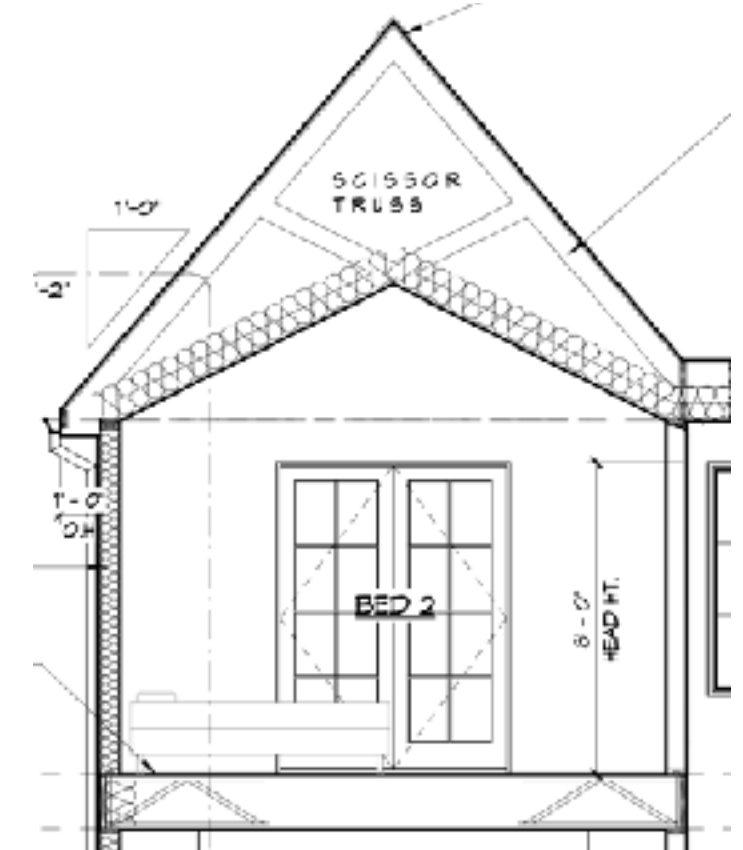

PRIMARY CLOSET

BEDWALL SCONCES

Rose Uniacke Plaster Shell Uplighter
H 6.7" x W 7.68" x D 3.15"
Wt 14.08oz

FAN OR OVERHEAD LIGHT
CENTERED PAINTED RIDGE
BEAM FOR MOUNTING

Maverick 52" Ceiling Fan

GUEST BEDROOM 1