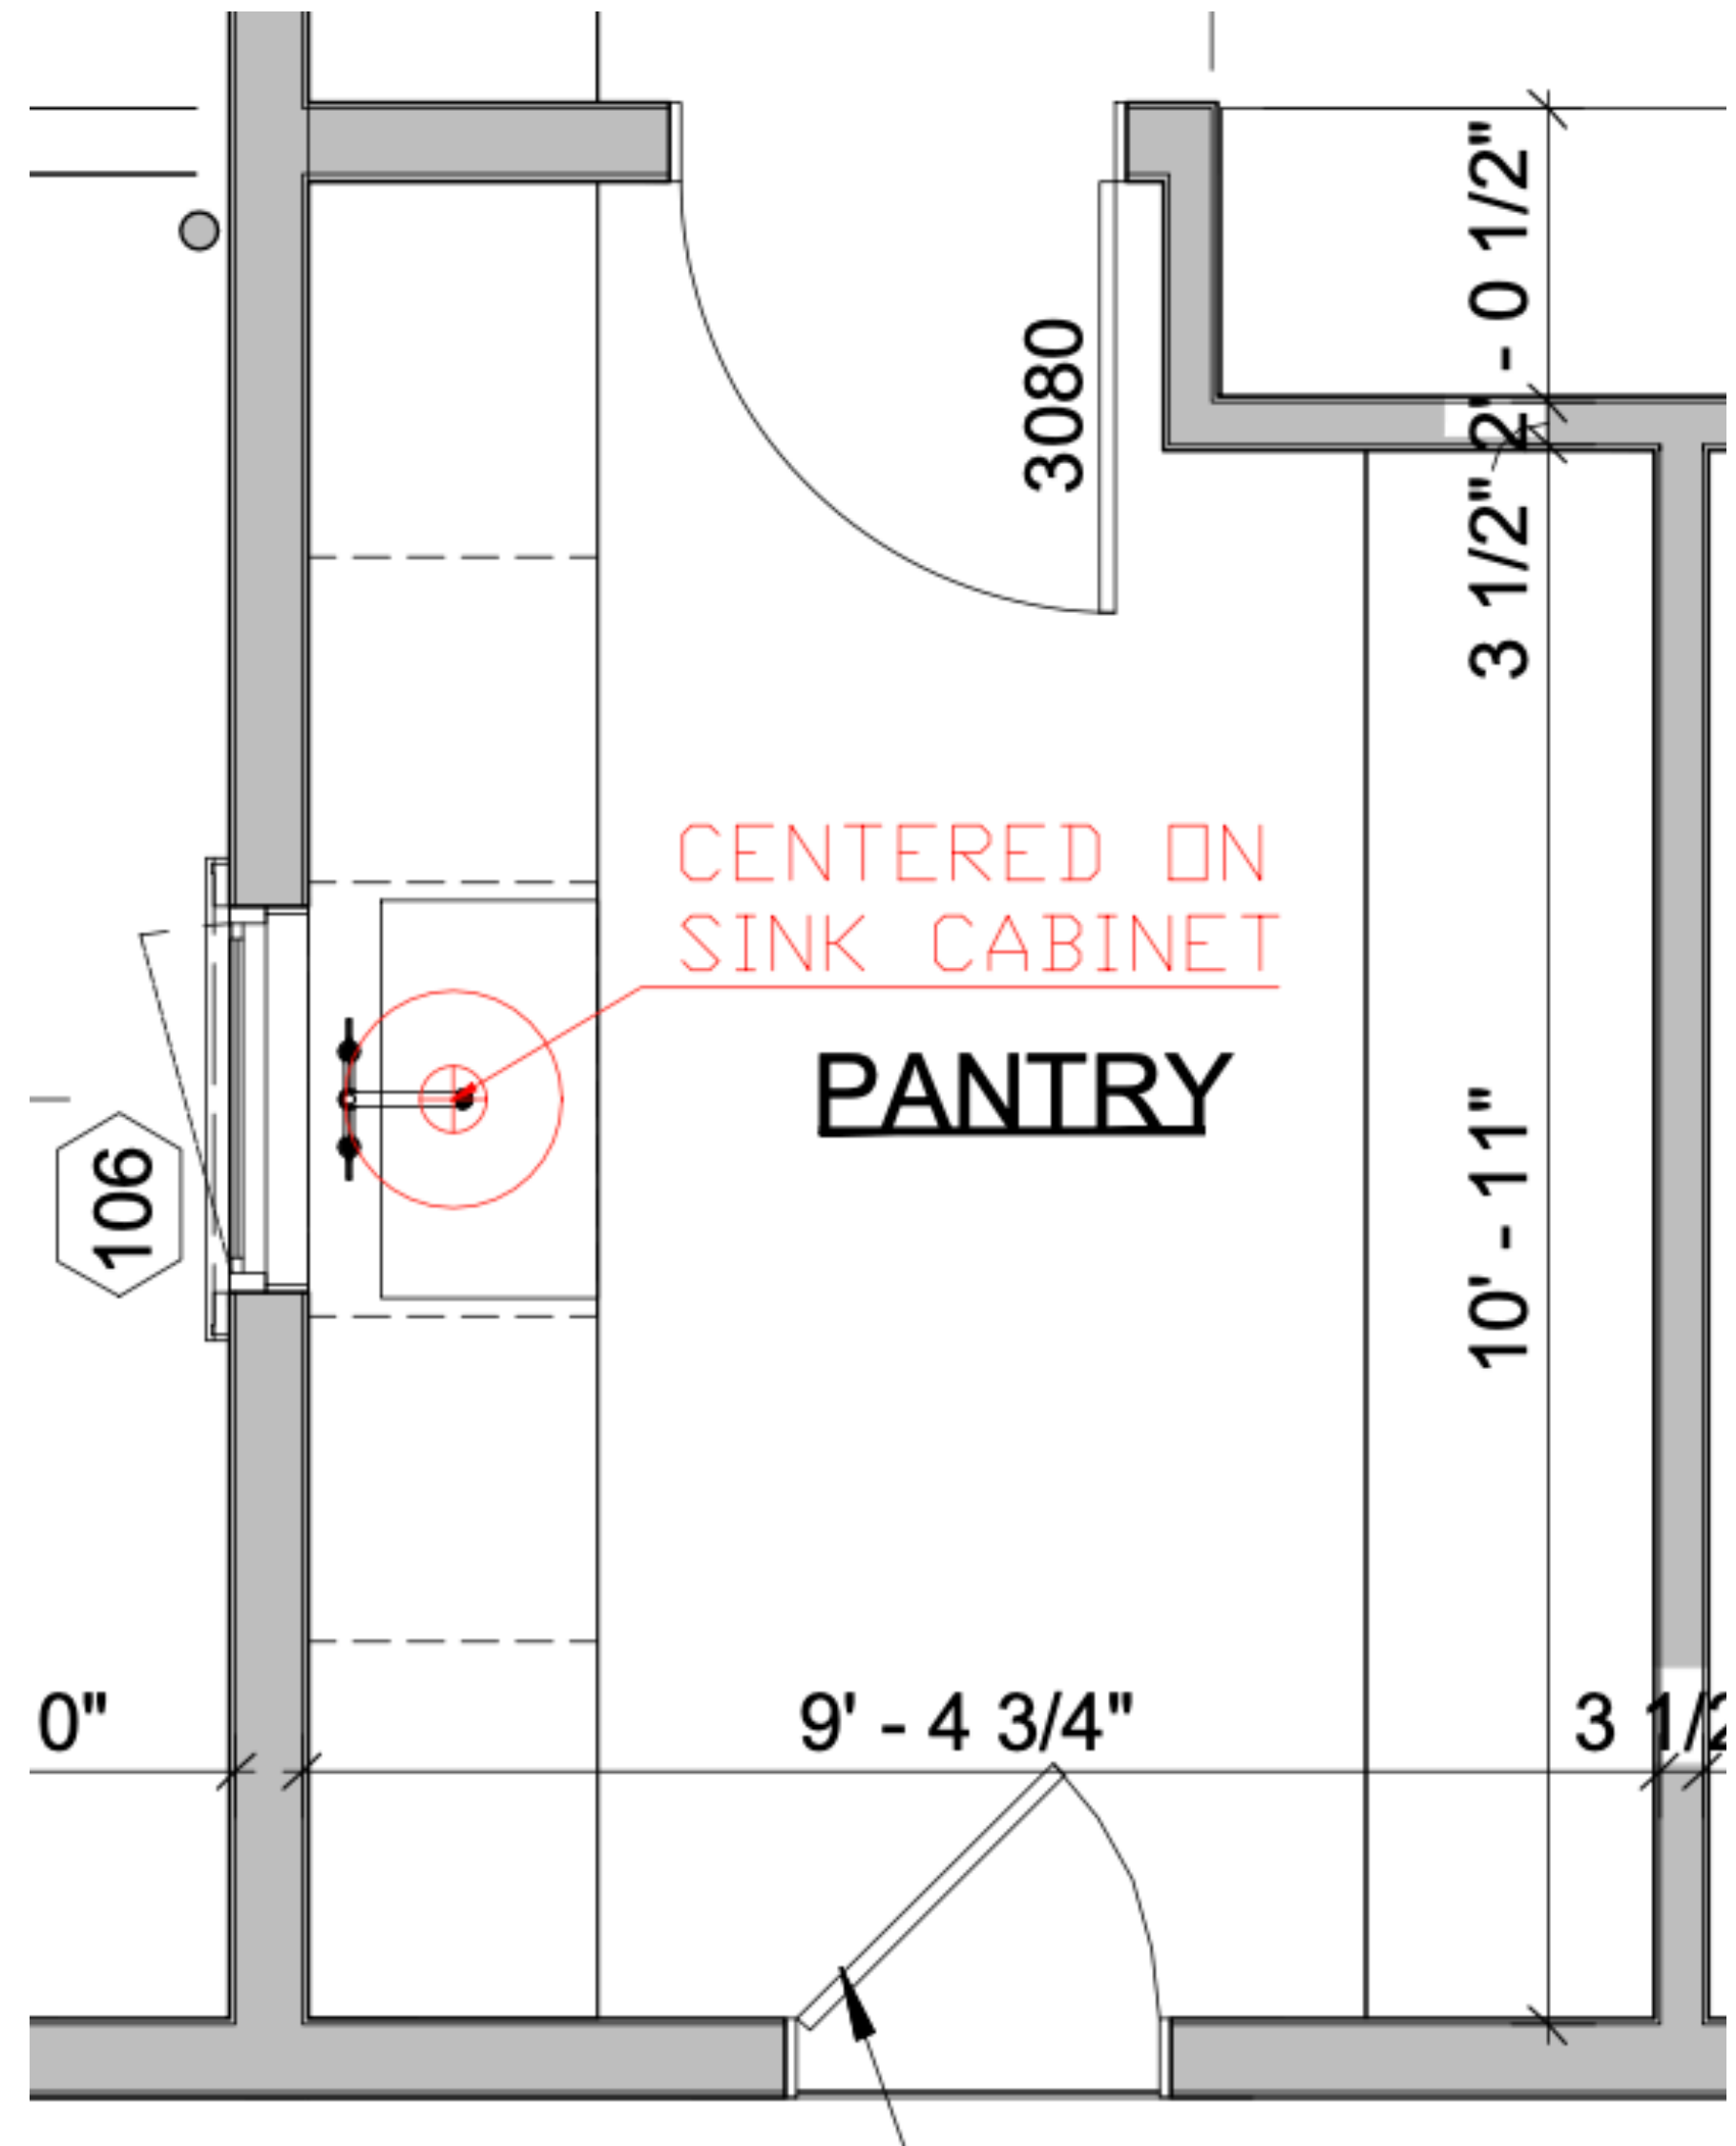

Visual Comfort
Longacre Sconce
6" W x 14" H x 7" D
Backplate: 5" Round

KITCHEN

SCONCE PLACEMENT PENDING FINAL HOOD AND BACKSPLASH DESIGN

PANTRY

OVER SINK PENDANT

Pottersville Pendant
Width/Diameter 18"
Height 11.25"
Weight 13.2 lb
Canopy: 5.5"