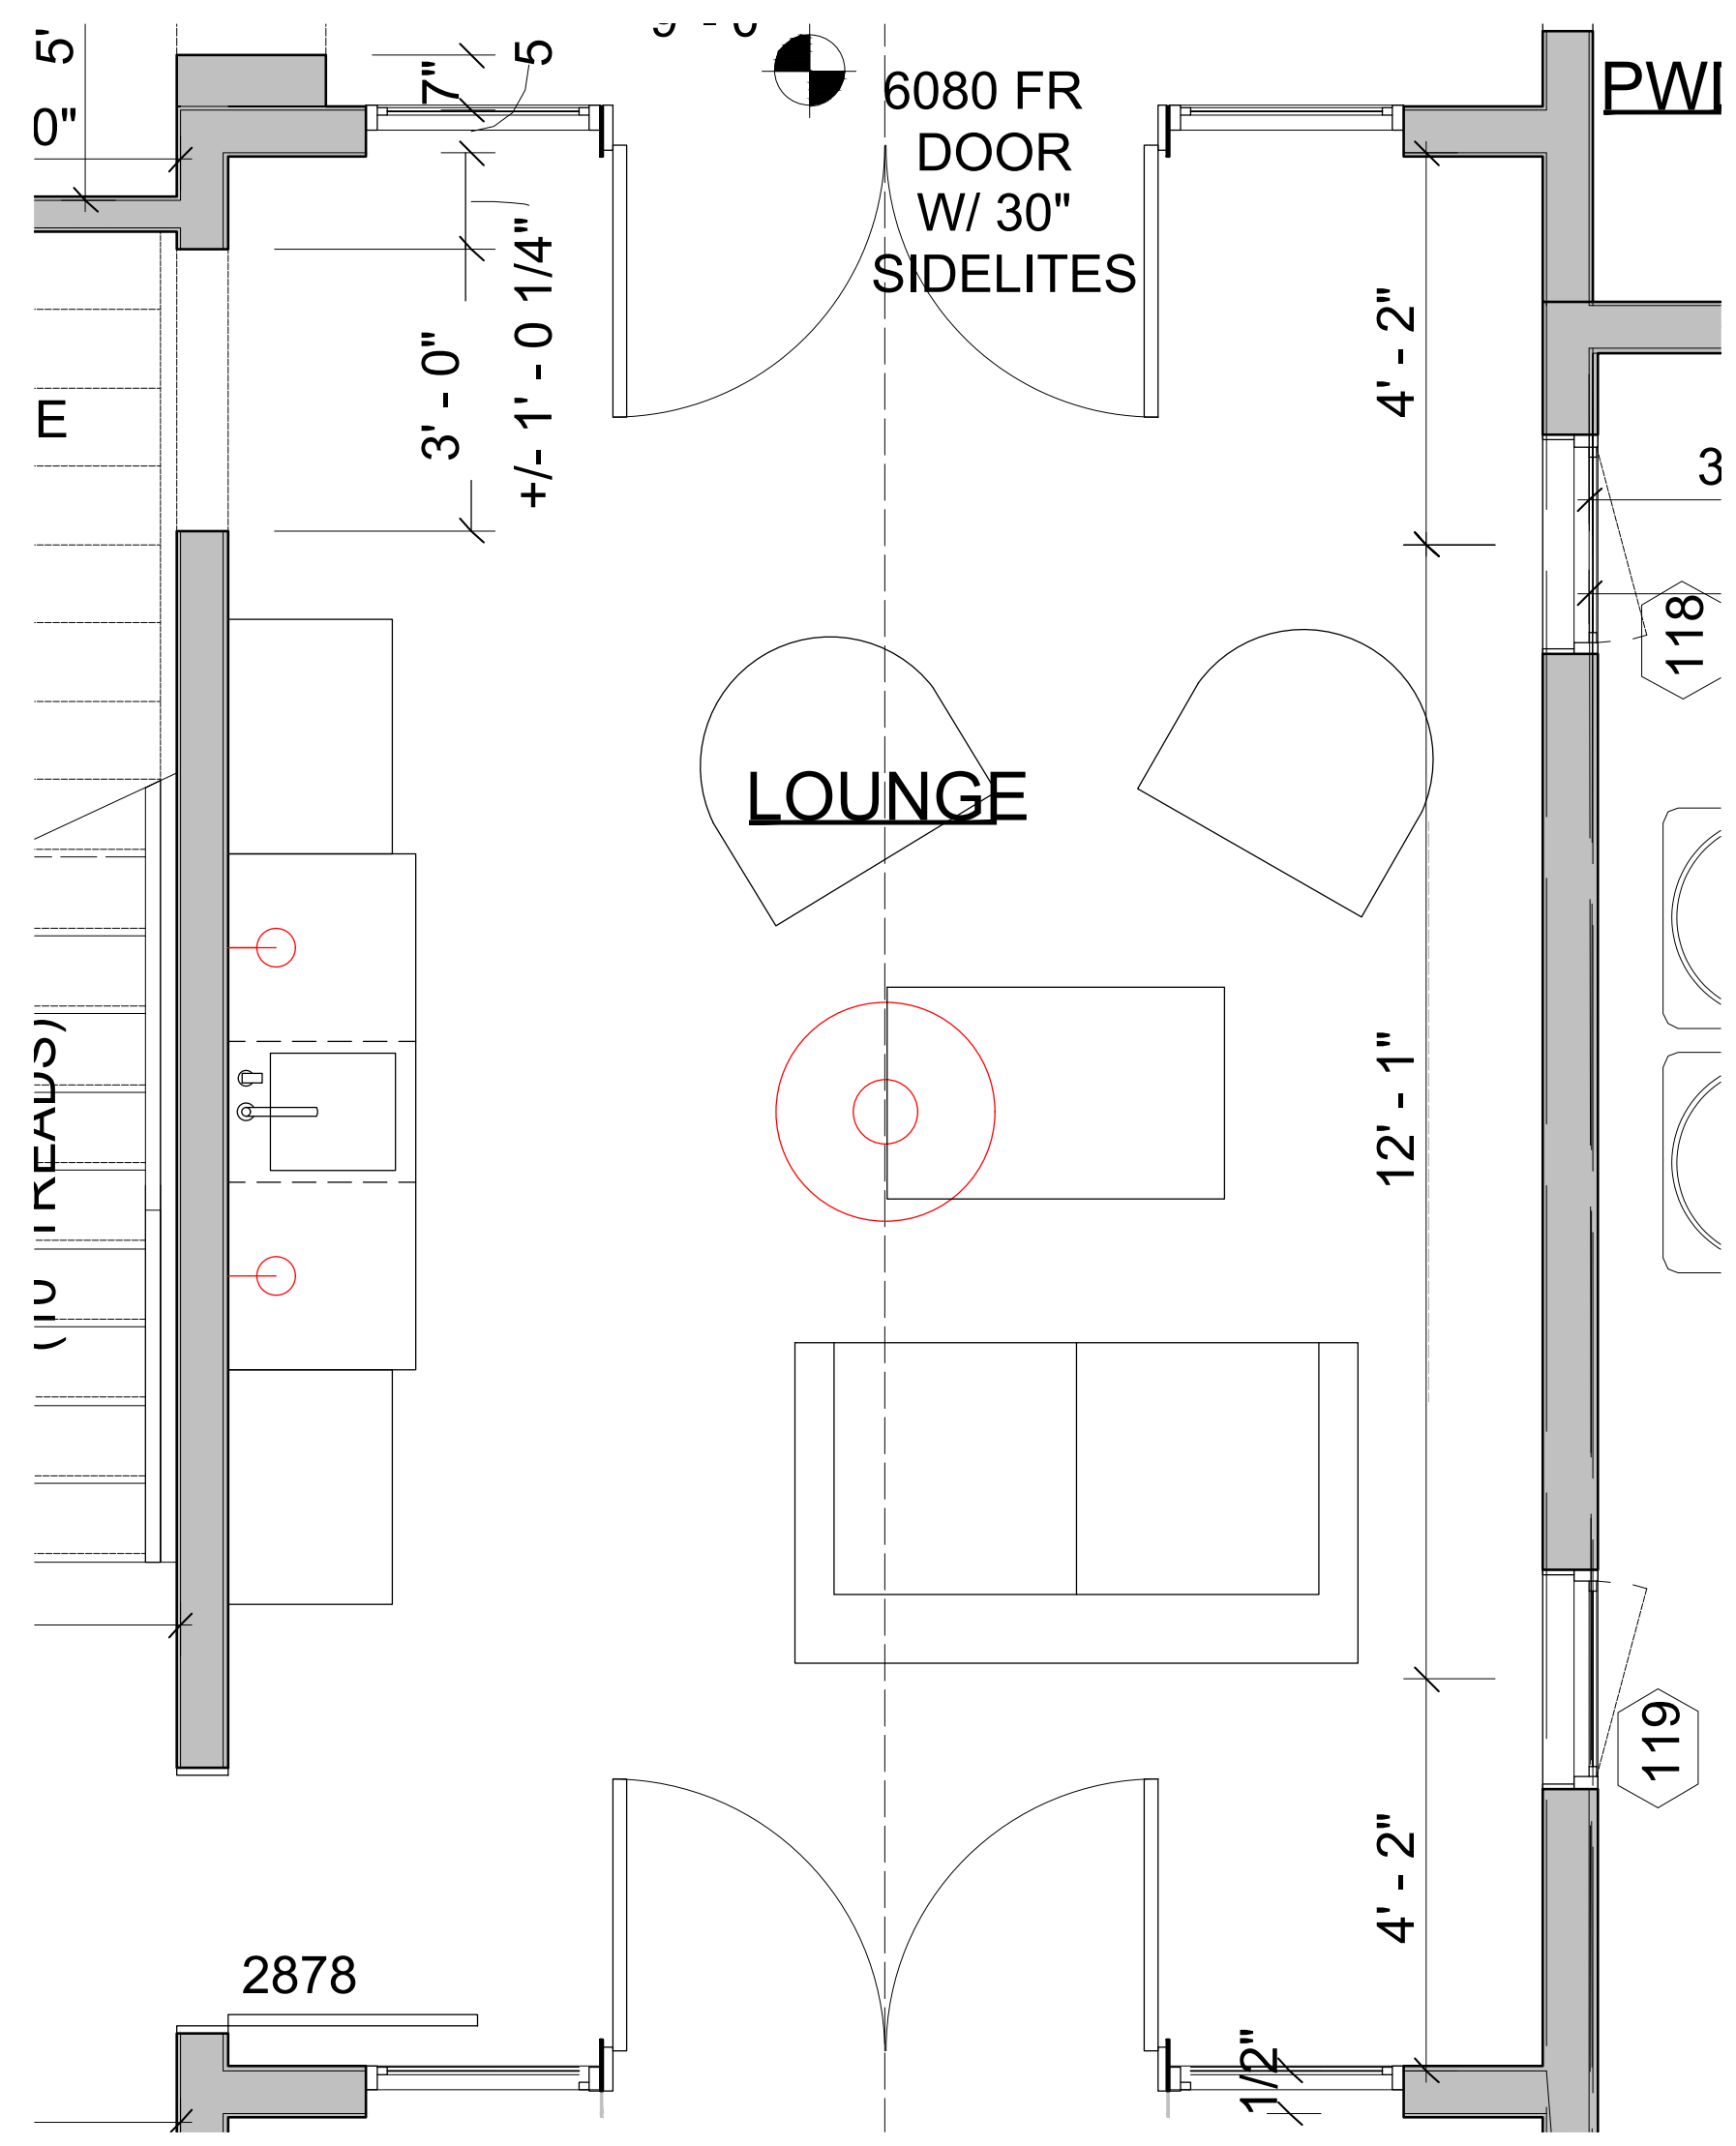

LOUNGE

BAR SCONCES
Elevation Pending Final
Cabinetry Drawings, Centered
over 24"W Base Cabinets For
Wiring

Urban Electric Stack Width
8in Height 11in Depth 9.5
Backplate 4.5" Dia.