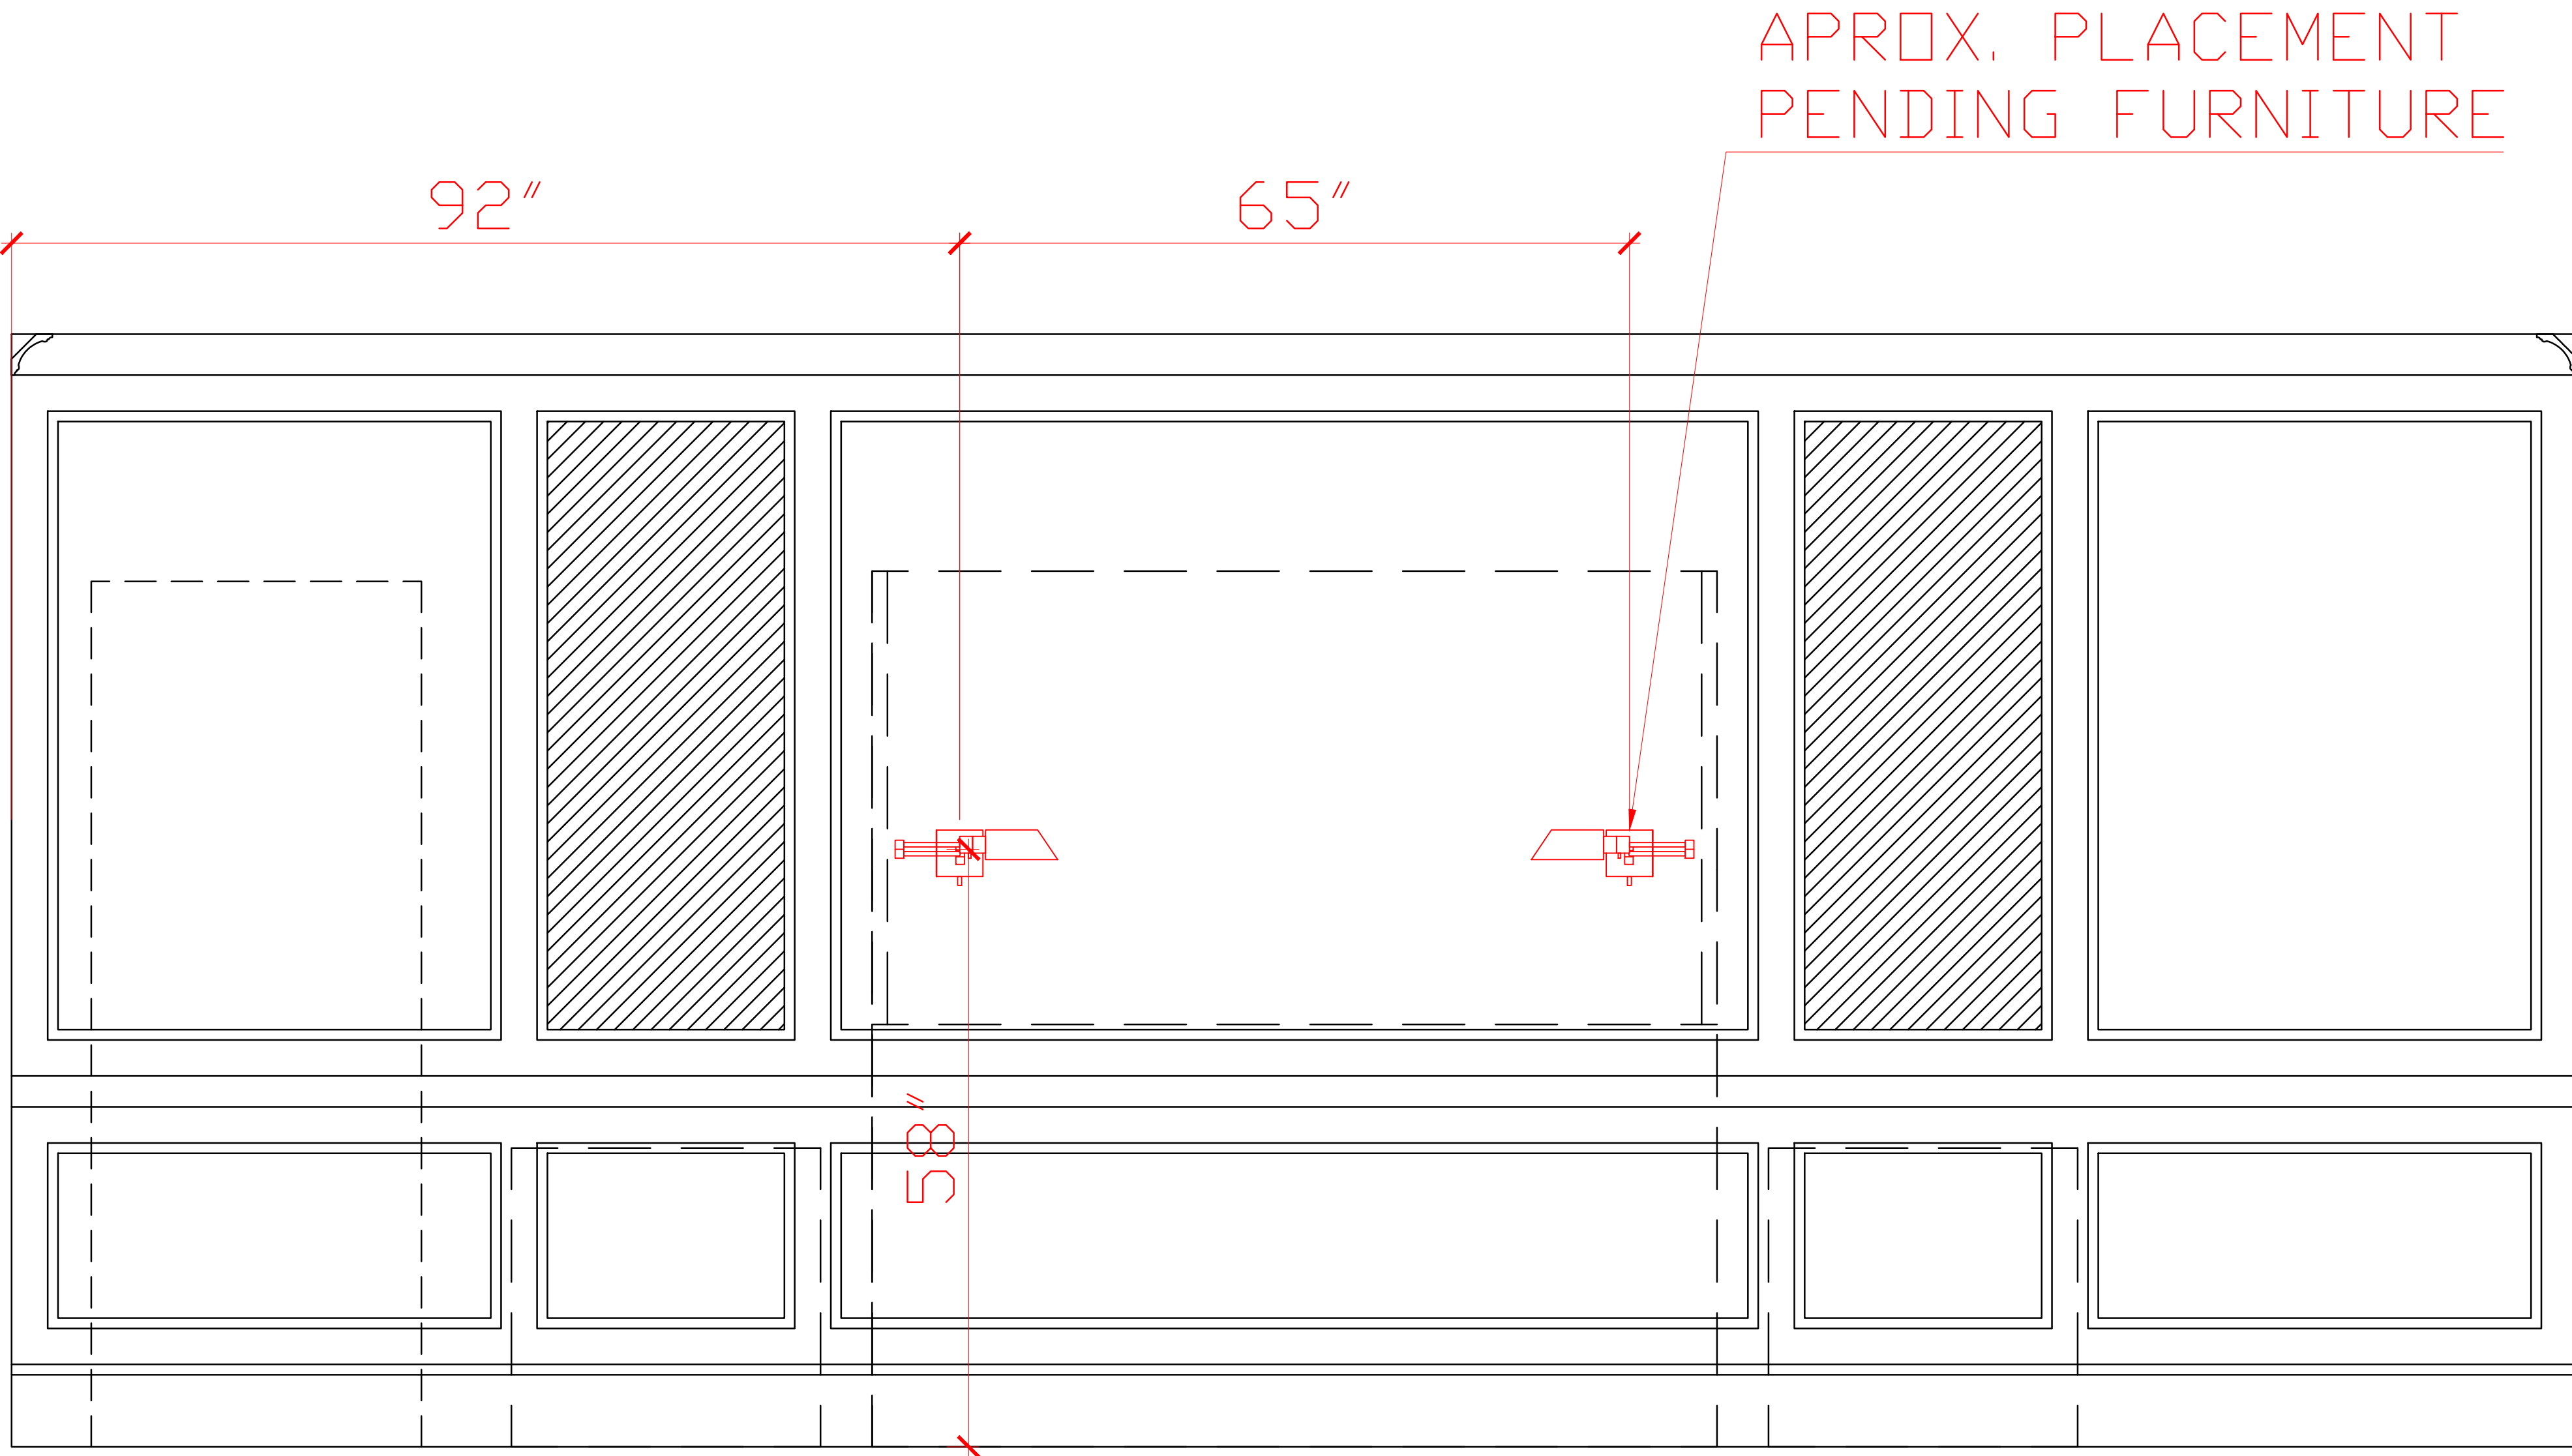

PRIMARY BEDROOM READING SCONCES