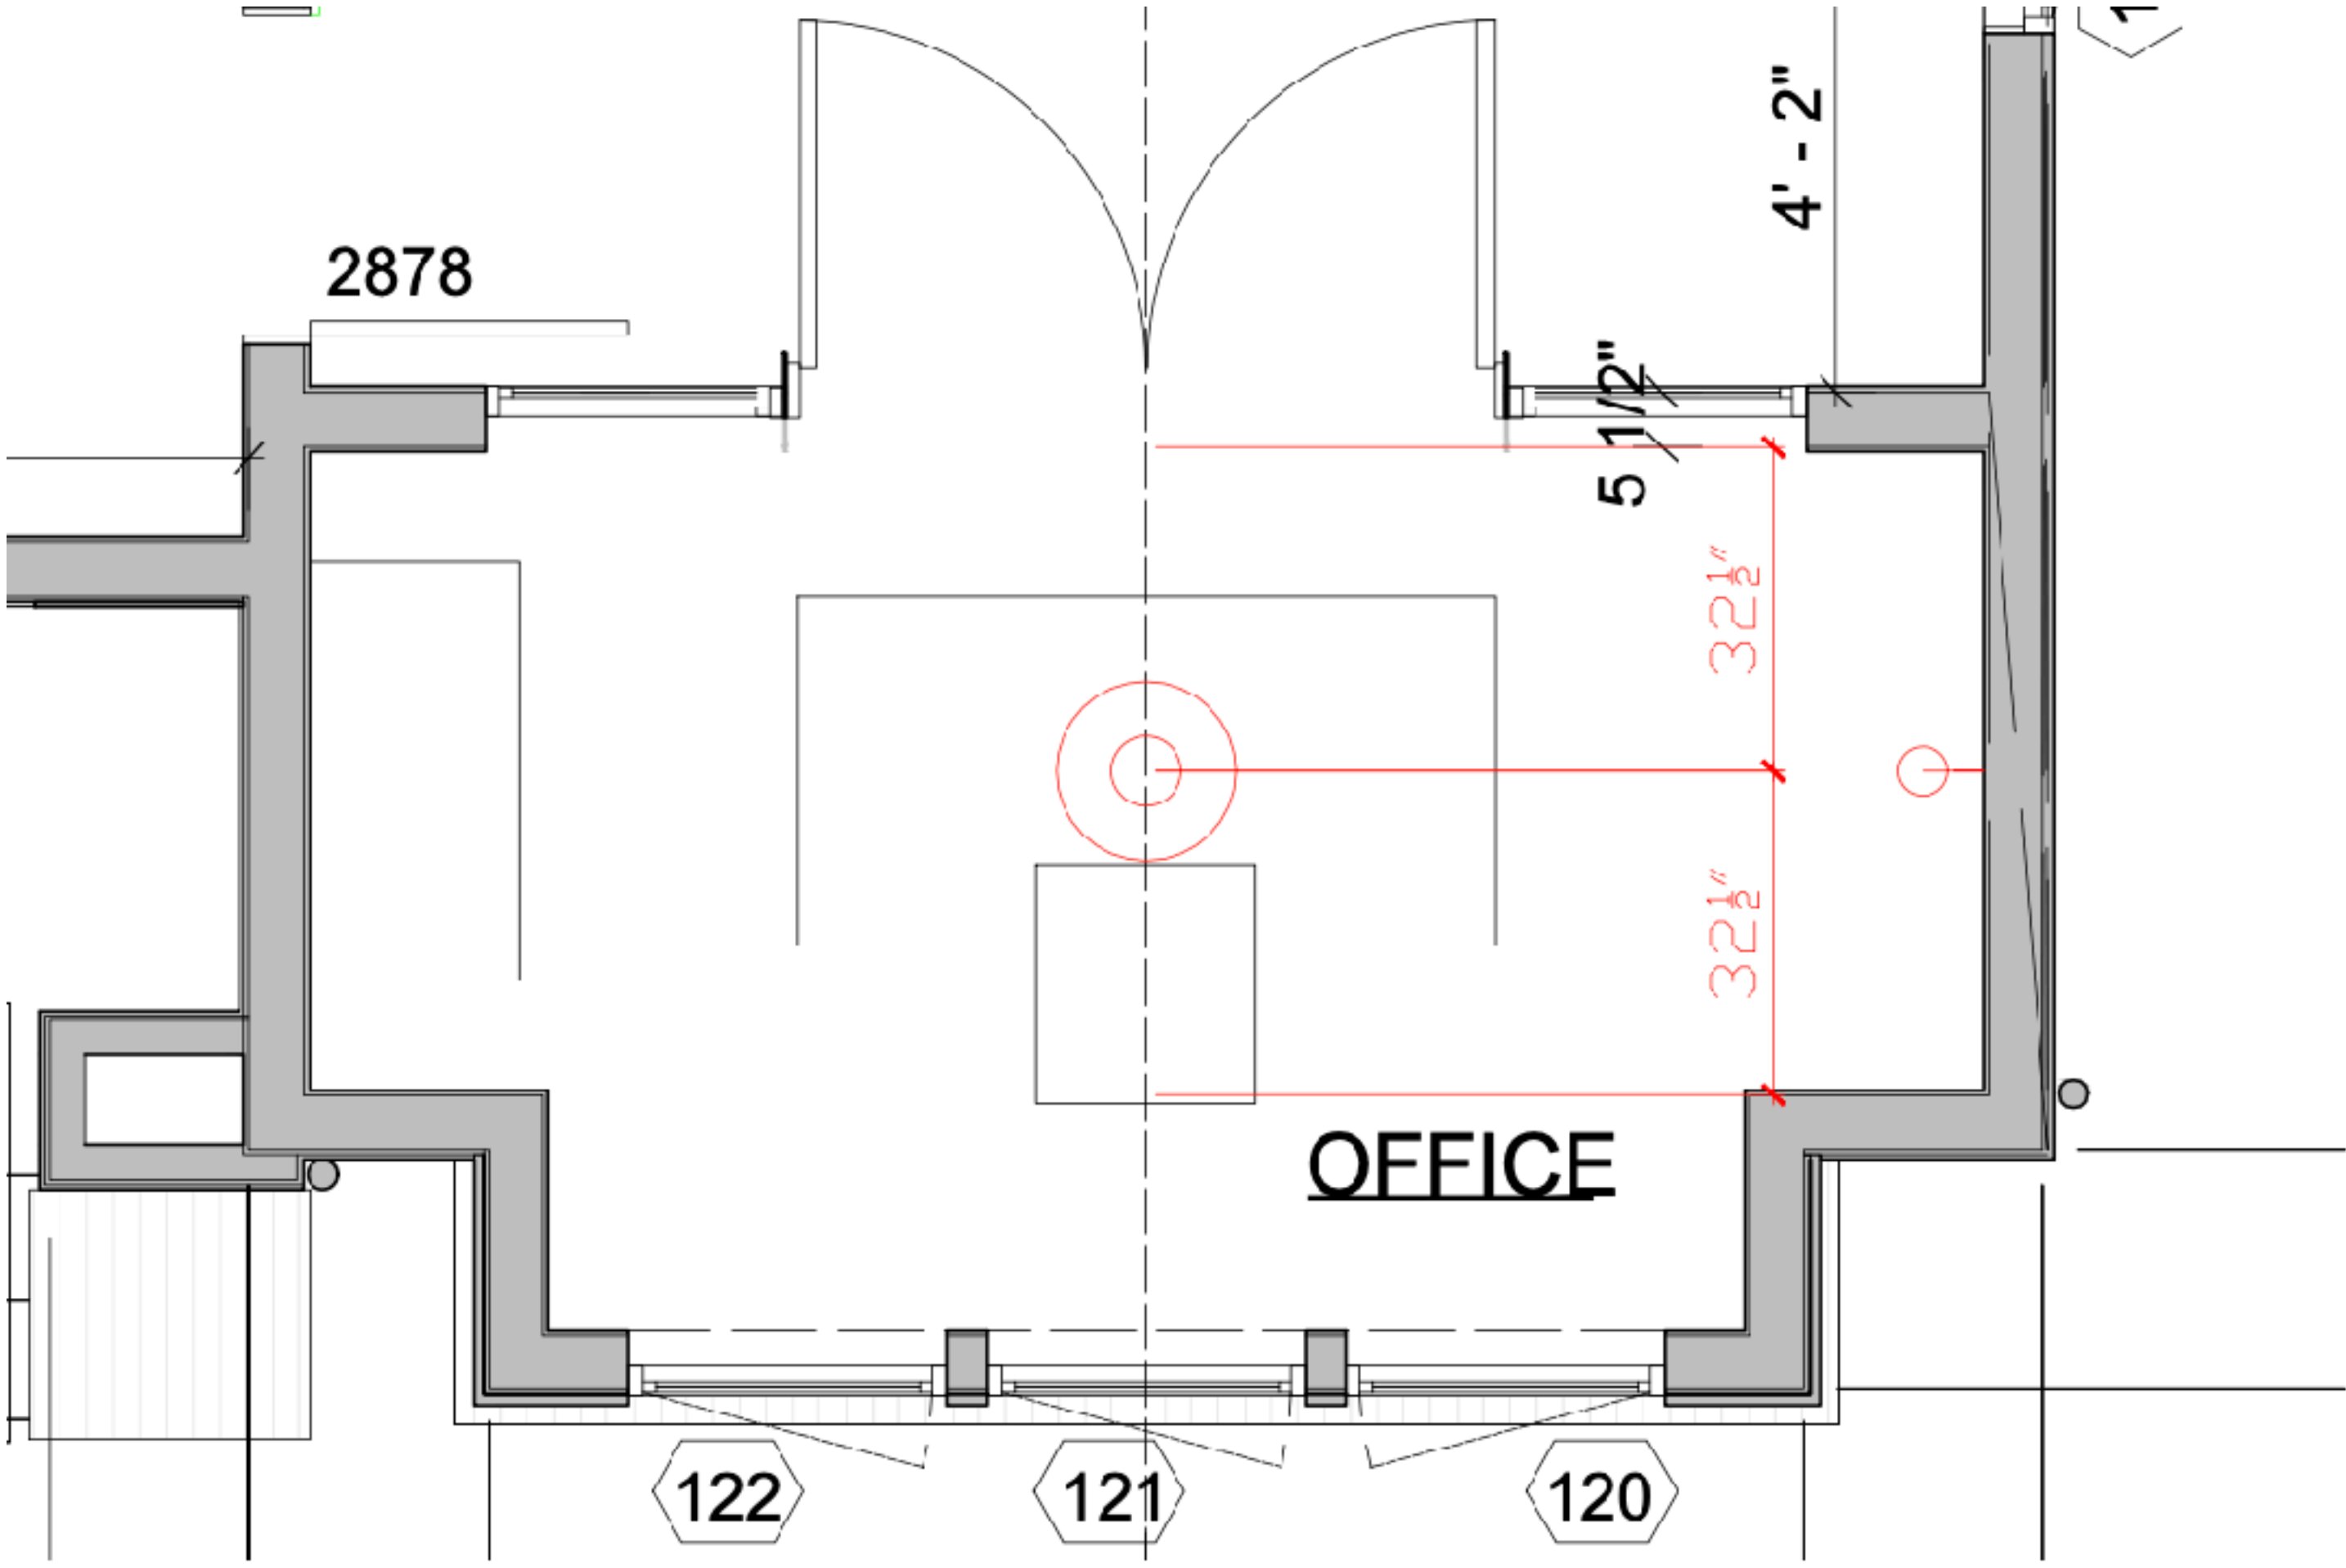

Visual Comfort
Longacre Sconce
6" W x 14" H x 7" D
Backplate: 5" Round

KITCHEN

SCONCE PLACEMENT PENDING FINAL HOOD AND BACKSPLASH DESIGN

PANTRY

OVER SINK PENDANT

Pottersville Pendant
Width/Diameter 18"
Height 11.25"
Weight 13.2 lb
Canopy: 5.5"

MUDROOM

OVERHEAD PENDANT

Wesley 15" Pendant
Height: 19.75"
Width: 14.75"
Canopy: 6.5" Round

LOUNGE

OVERHEAD CHANDELIER
CENTERED ON ROOM

Woven Bowl Chandelier
28" W x 7" H
CANOPY 8.25"

LOUNGE

BAR SCONCES
Elevation Pending Final
Cabinetry Drawings, Centered
over 24"W Base Cabinets For
Wiring

Urban Electric Stack Width
8in Height 11in Depth 9.5
Backplate 4.5" Dia.

OFFICE

ART SCONCE
FINAL PLACEMENT PENDING ART
SELECTION

Brass Stilnovo Light
Width: 12 inches
Height: 10 inches

OFFICE

OVER DESK LIGHTING

Roll and Hill The Met
Pendant
Canopy 7" 18" Dia.

POOL POWDER ROOM

OVERHEAD SINK PENDANT

Hwang Bishop Basalt Pendant
Ceramic Shade: 5"W x 7"H

Angular Flush Mount in Gilded Brass and White Glass
Height: 6.25" x Width: 20" x Canopy: 20" Hexagon