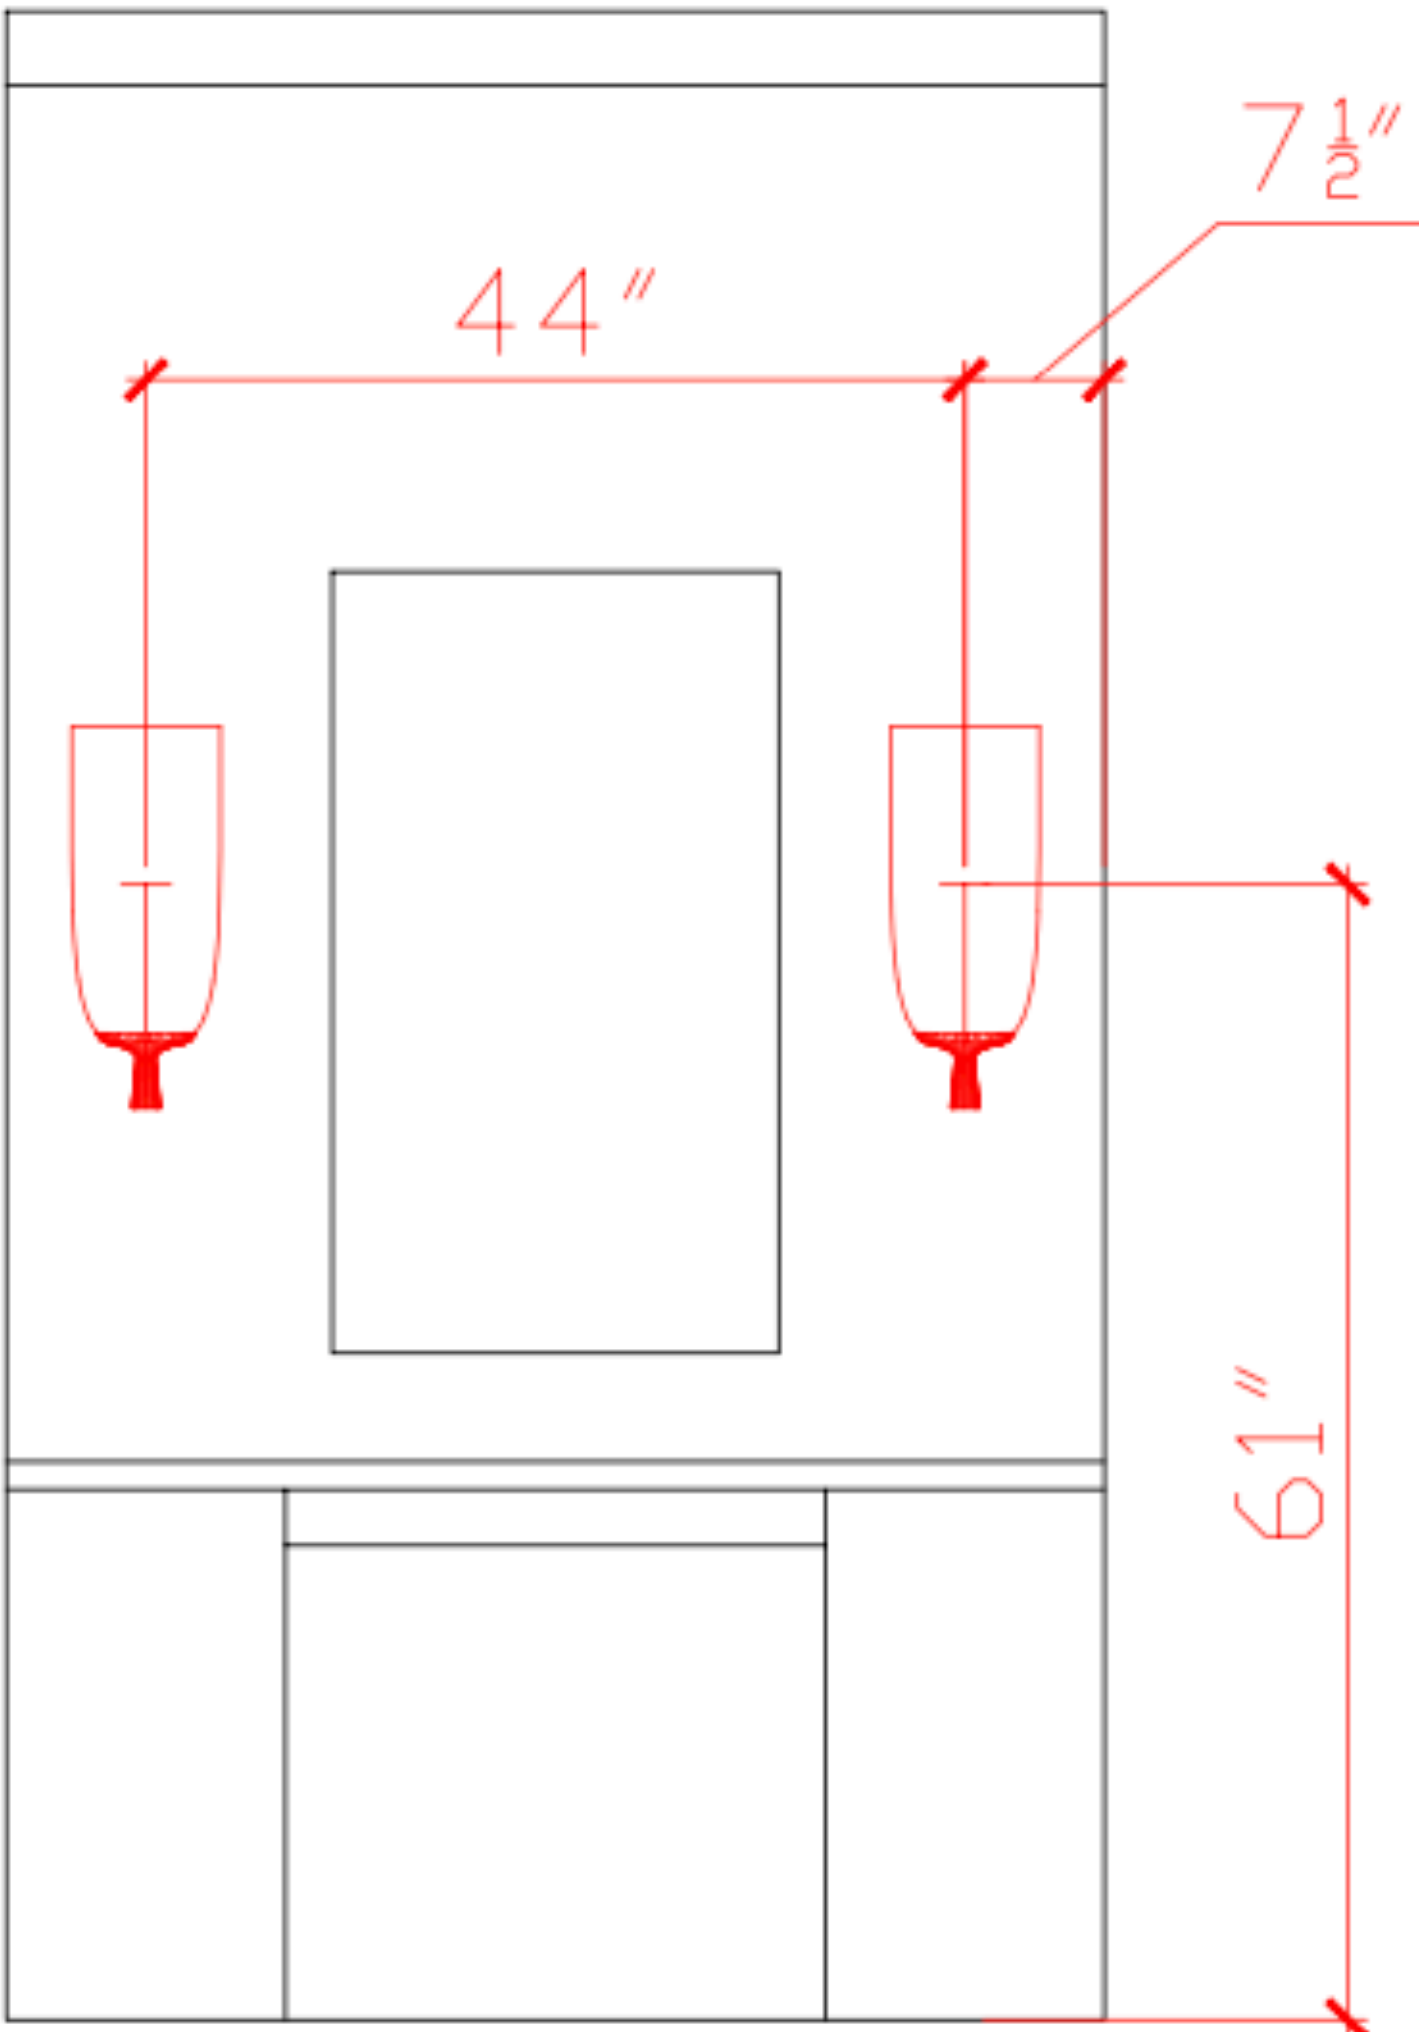

Roll and Hill The Met
Pendant
Canopy 7" 18" Dia.

POOL POWDER ROOM

OVERHEAD SINK PENDANT

Hwang Bishop Basalt Pendant
Ceramic Shade: 5"W x 7"H

Angular Flush Mount in Gilded Brass and White Glass
Height: 6.25" x Width: 20" x Canopy: 20" Hexagon

Matos 11" Sconce
Height: 11.25"
Width: 10"
Extension: 8.75"
Backplate: 4.5" Round

PRIMARY BATH

PRIMARY BATH SCONCES

PRIMARY BATH SCONCES

PRIMARY BATH SCONCES

CENTERED CHANDELIER

Gerhard
Width/Diameter: 28"
Height: 23.25"
Weight: 7 lb

Visual Comfort Copper
Lantern Height: 18"
Width: 9.75" Extension: 6"
Backplate: 8.25" x 14.75"
QTY. 6

Mullan Outdoor Brass
Spotlight
Height 5"
Width 3.75"
Projection 3.5"
QTY. 4

EXTERIOR LIGHTING - MATHCING HANGING FIXTURES