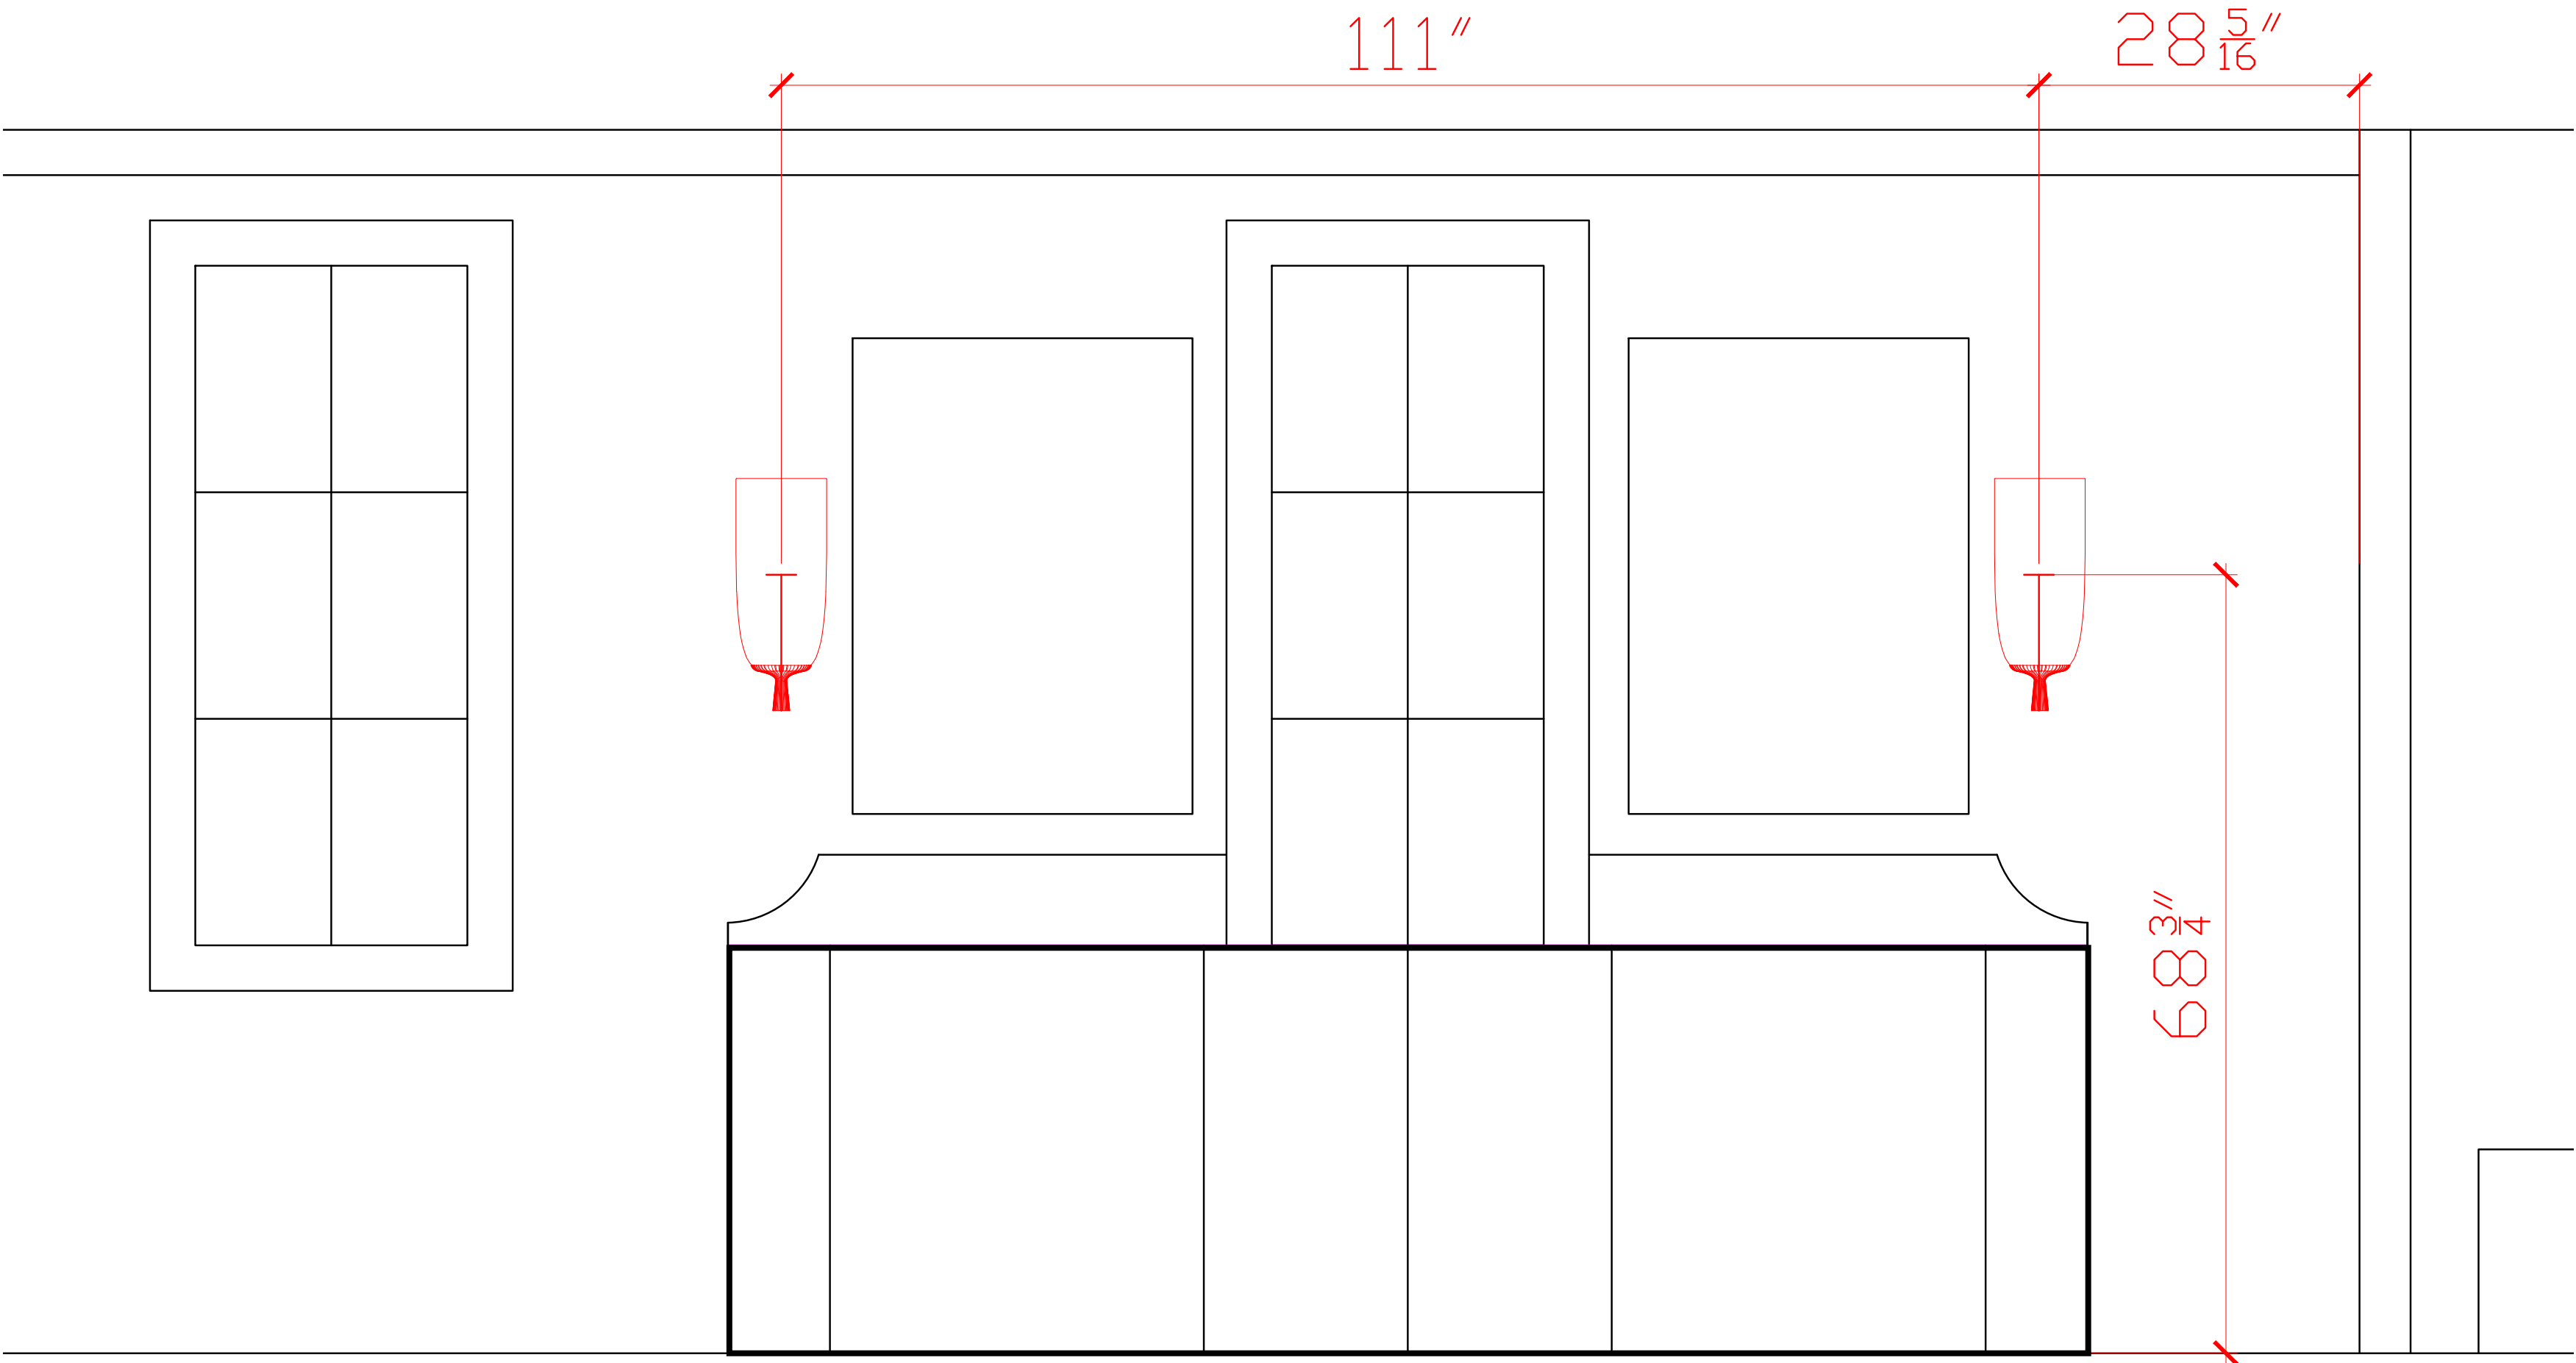

PRIMARY BATH SCONCES