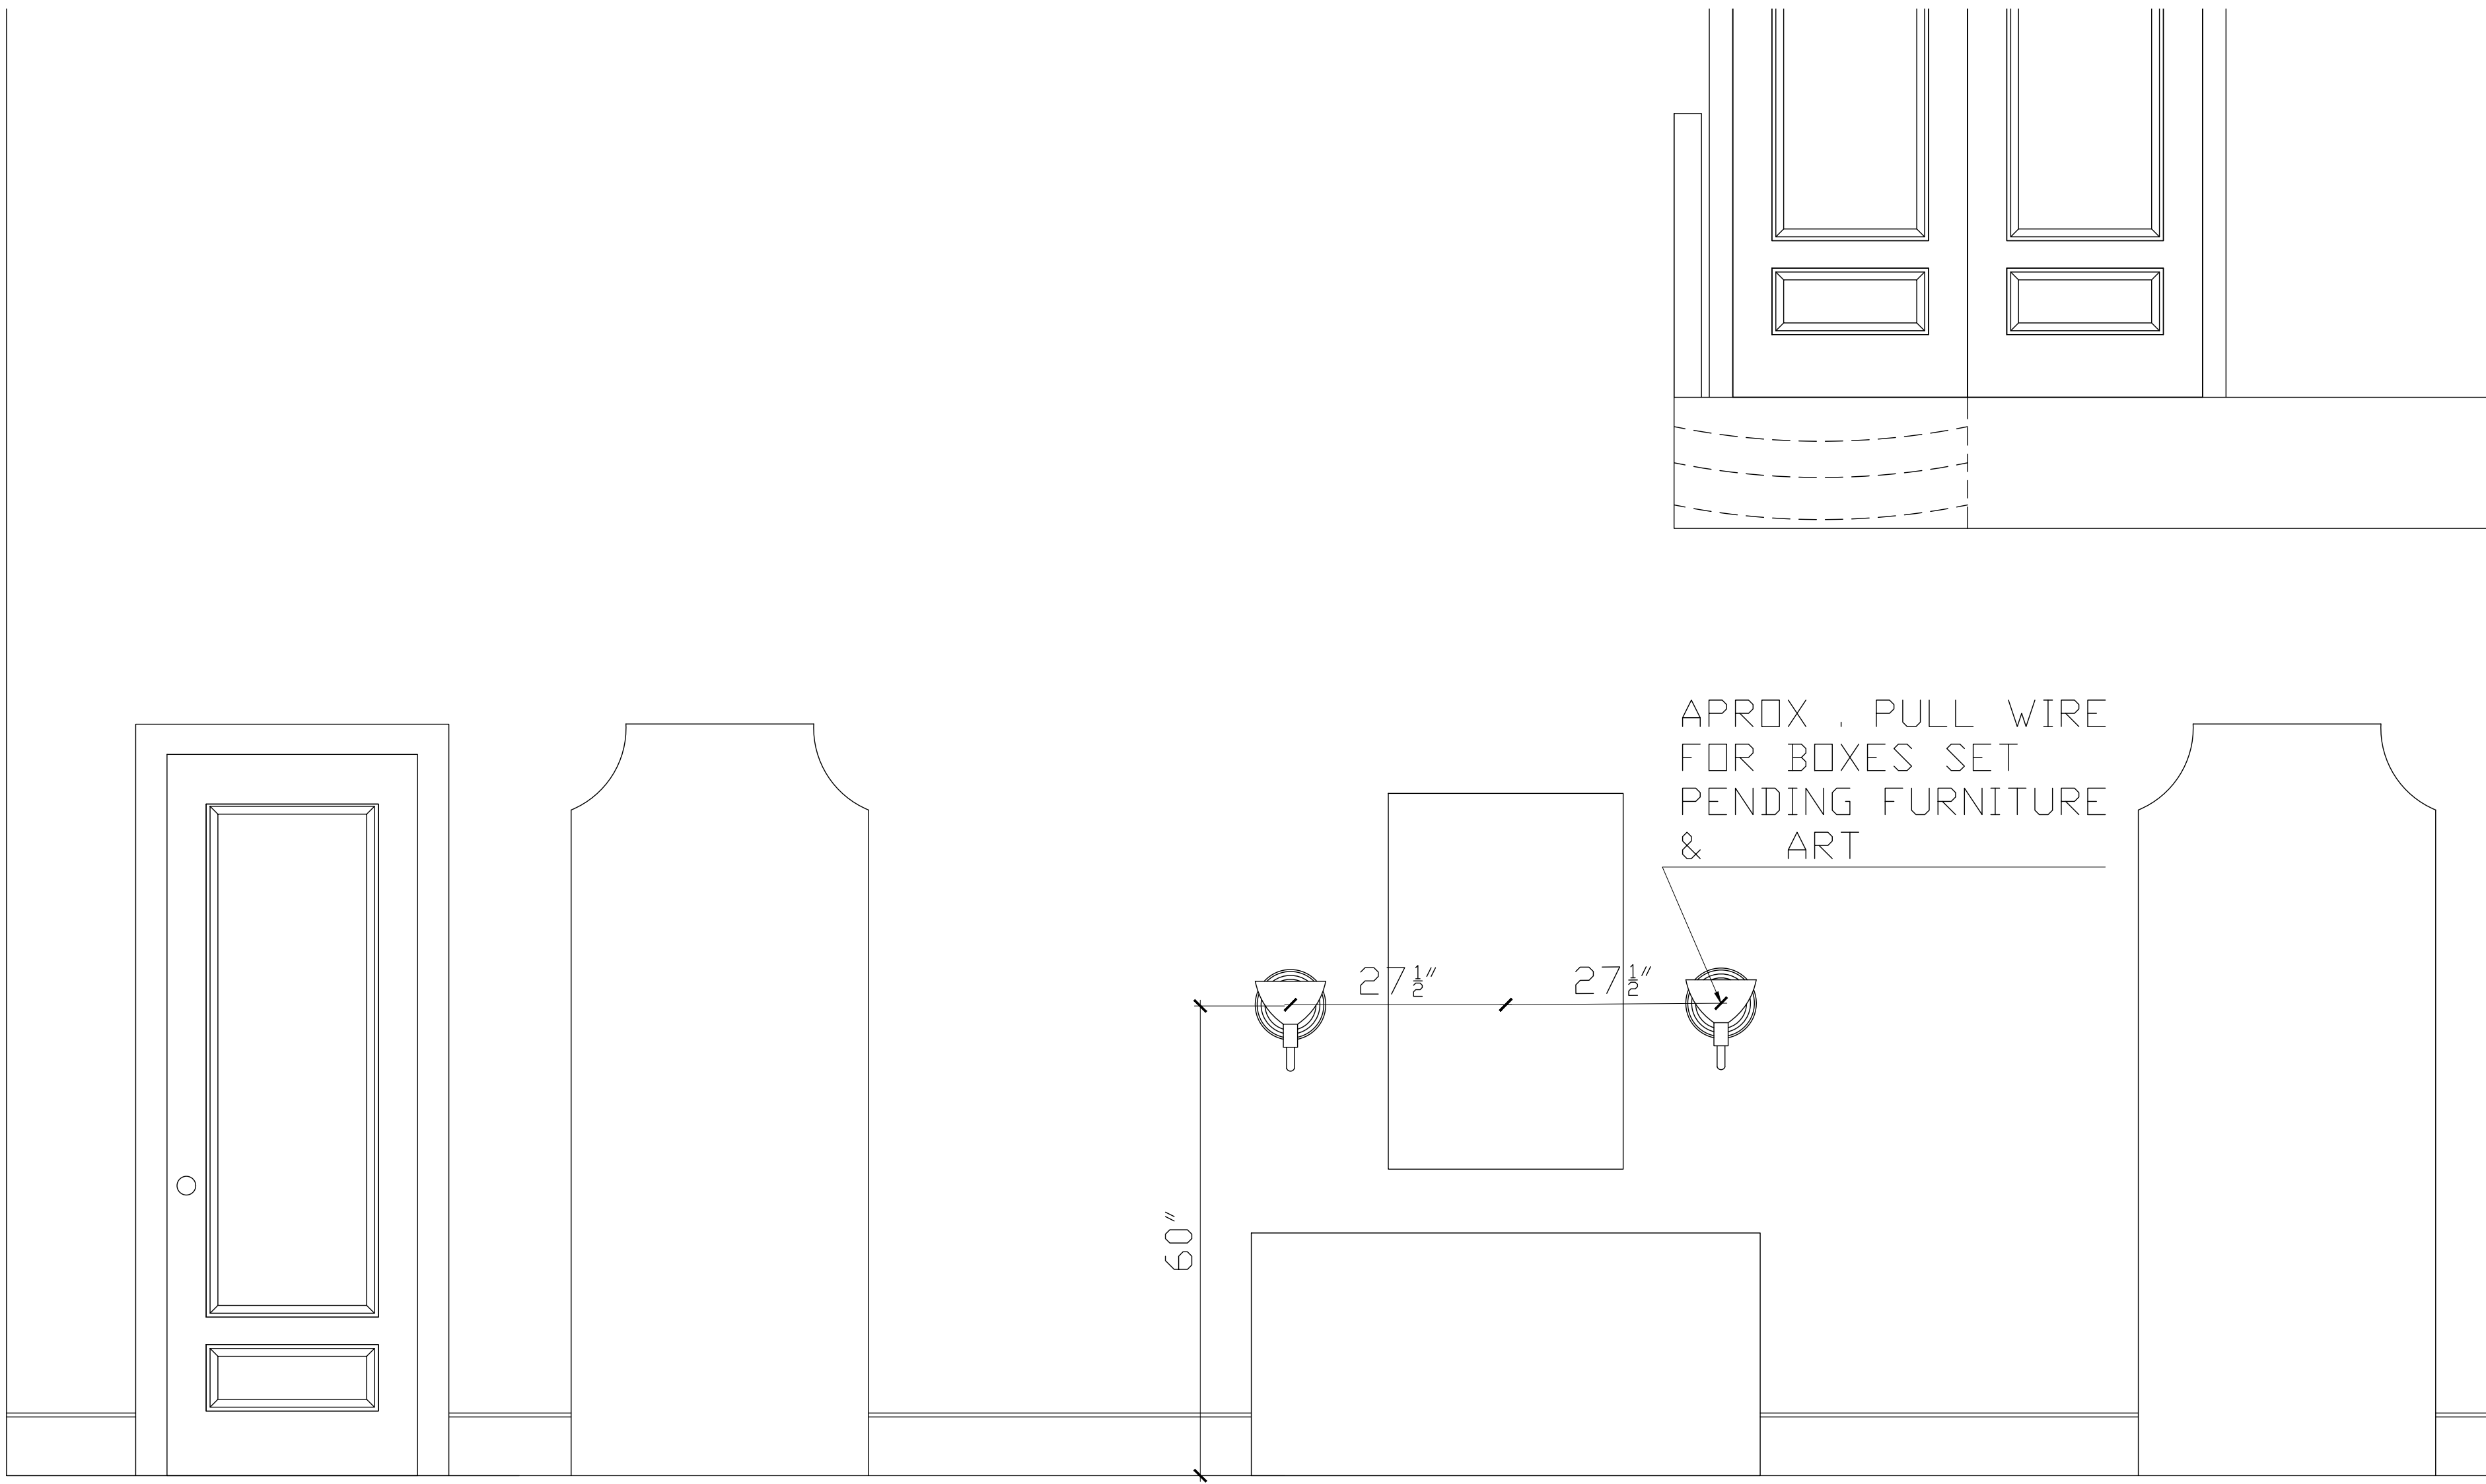

WEETH HOME

Blackpool - Thames Residence

Decorative Lighting Plan 3/19/2026

ENTRY

ENTRY WALL SCONCES

Urban Electric Bouclier
Width: 9in
Height: 13in
Depth: 9.25in
X: 8.75in

2668
C.KT

ENTRY