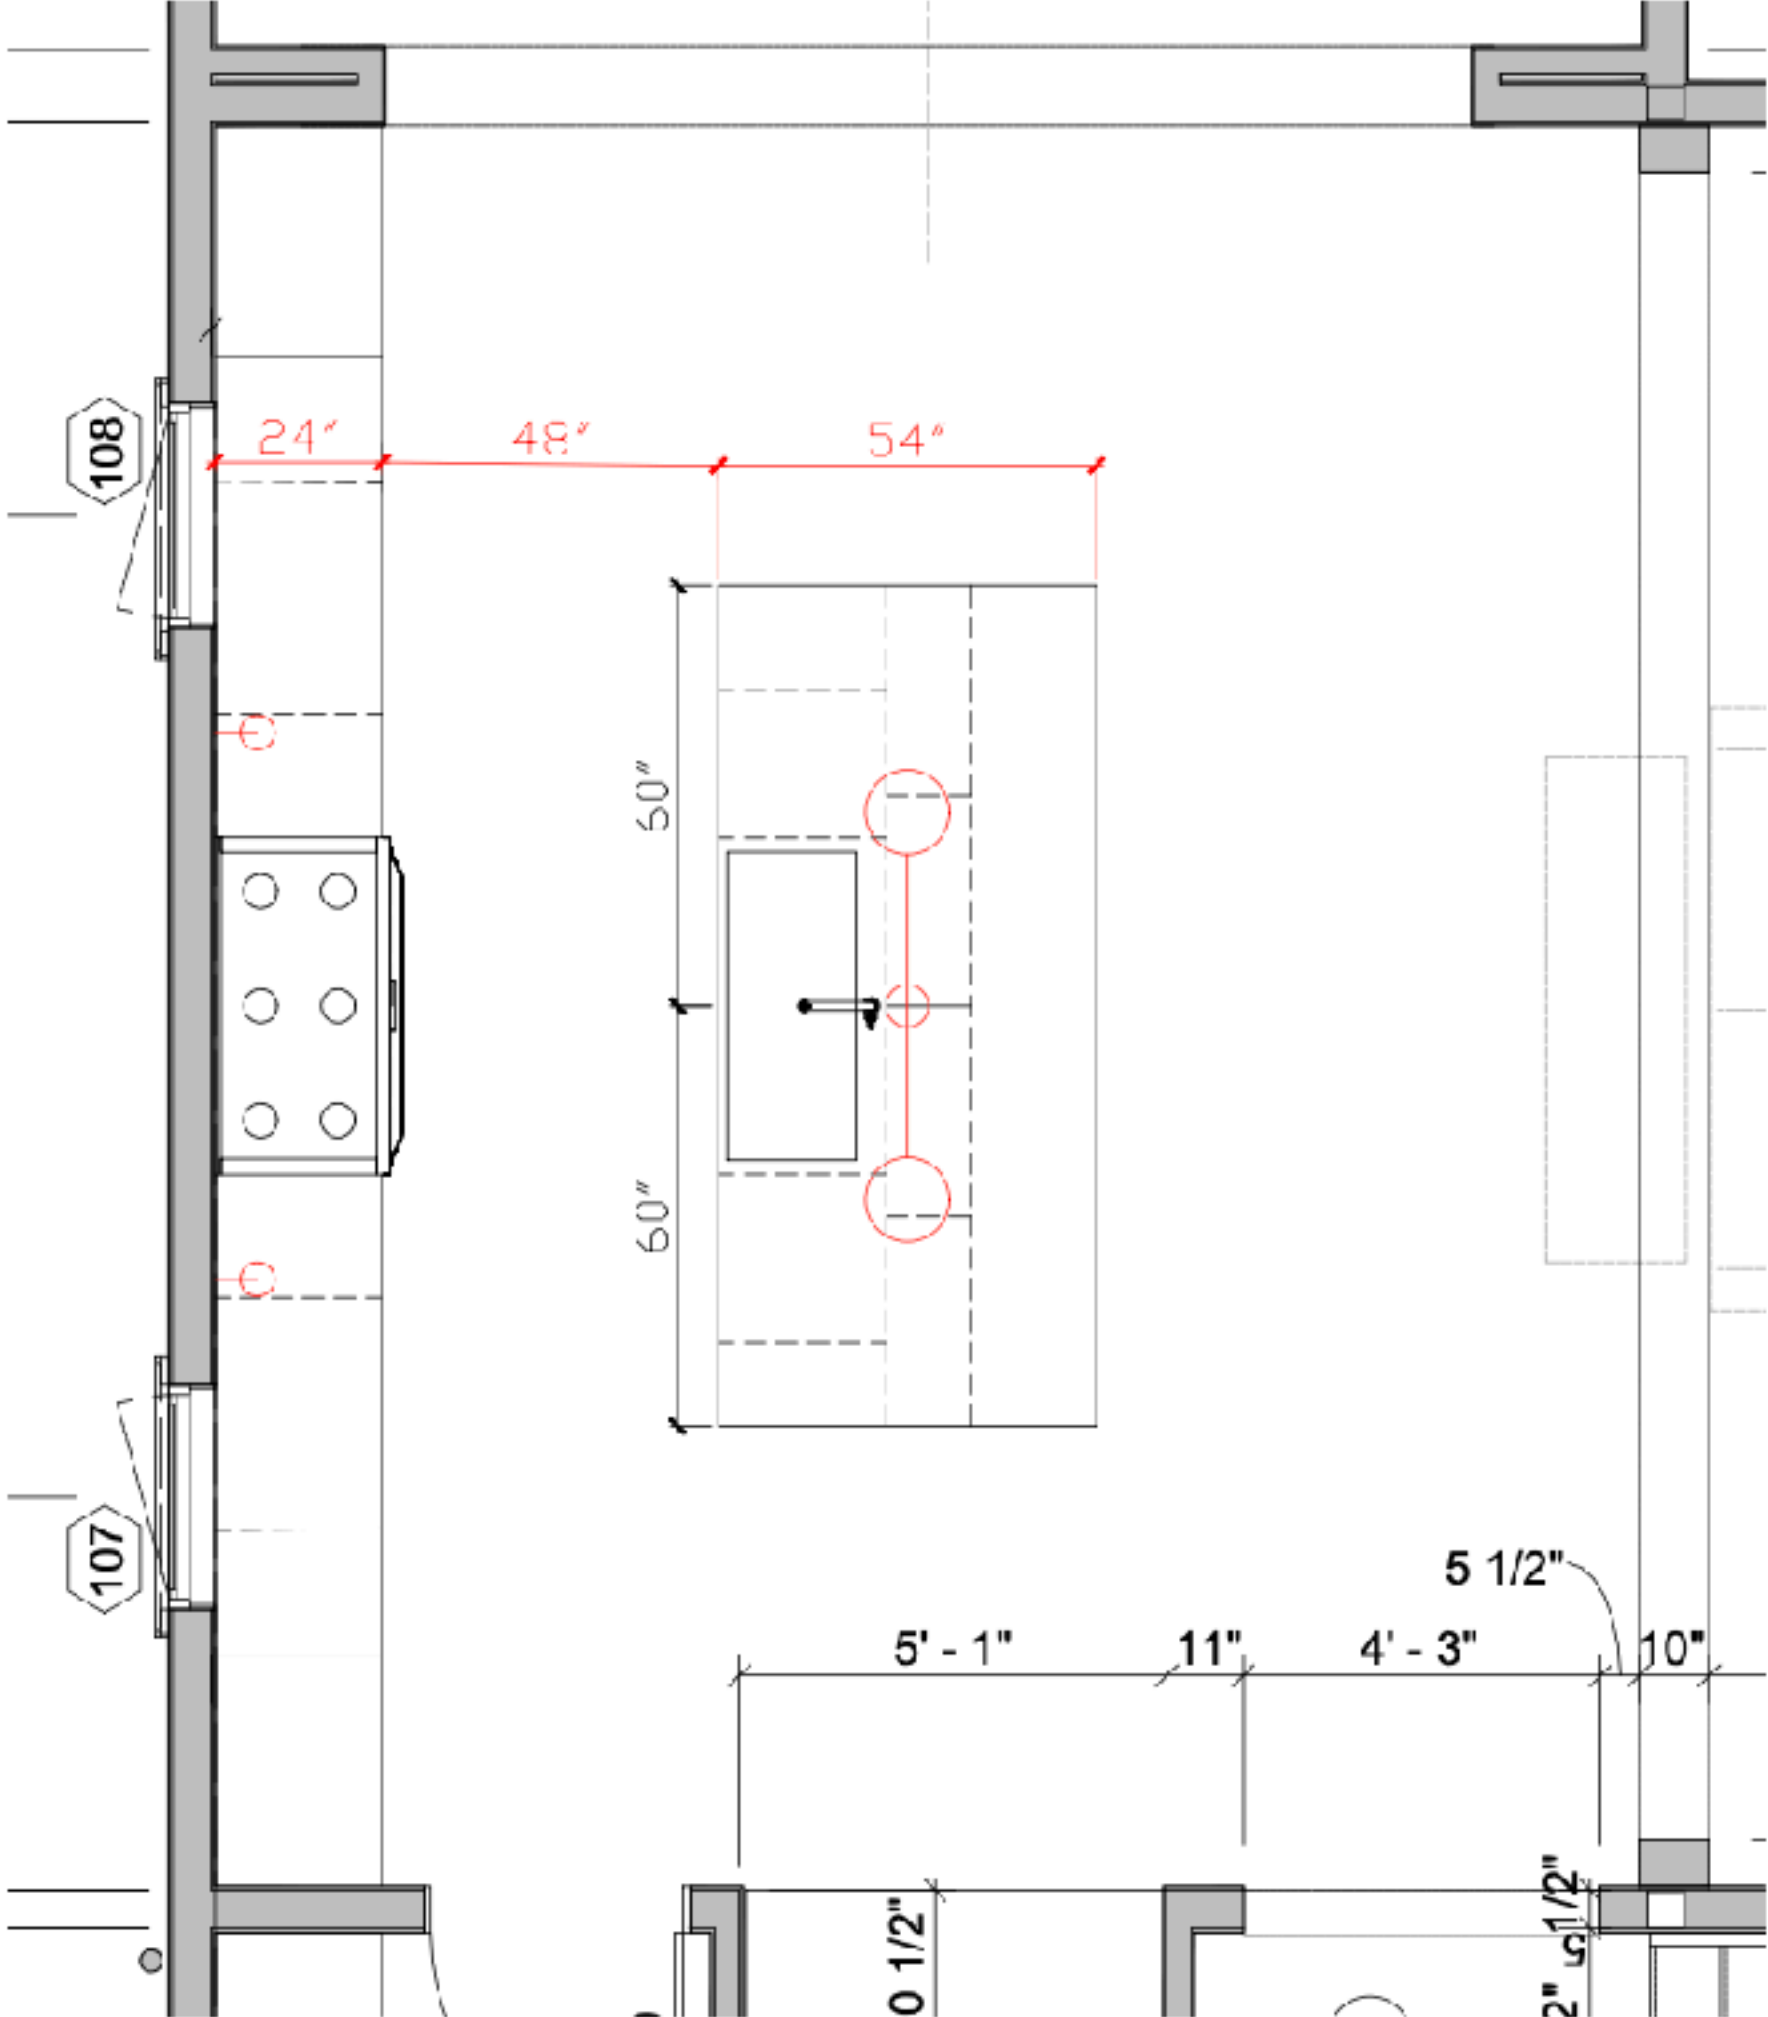

DINING

DINING ROOM

DINING ROOM

FINAL BOX PLACEMENT
PENDING ART SELECTION

OVER ISLAND PENDANT

Urban Electric Tavern Double
Width: 52.5in
Overall Custom Height: 42in
Depth: 12in
*Can custom color

RANGE WALL SCONCES

Visual Comfort
Longacre Sconce
6" W x 14" H x 7" D
Backplate: 5" Round

KITCHEN

SCONCE PLACEMENT PENDING FINAL HOOD AND BACKSPLASH DESIGN

PANTRY

OVER SINK PENDANT

Pottersville Pendant
Width/Diameter 18"
Height 11.25"
Weight 13.2 lb
Canopy: 5.5"

MUDROOM

OVERHEAD PENDANT

Wesley 15" Pendant
Height: 19.75"
Width: 14.75"
Canopy: 6.5" Round

LOUNGE

OVERHEAD CHANDELIER
CENTERED ON ROOM

Woven Bowl Chandelier
28" W x 7" H
CANOPY 8.25"

LOUNGE

BAR SCONCES
Elevation Pending Final
Cabinetry Drawings, Centered
over 24"W Base Cabinets For
Wiring

Roll and Hill The Met
Pendant
Canopy 7" 18" Dia.

POOL POWDER ROOM

OVERHEAD SINK PENDANT

Hwang Bishop Basalt Pendant
Ceramic Shade: 5"W x 7"H

Angular Flush Mount in Gilded Brass and White Glass
Height: 6.25" x Width: 20" x Canopy: 20" Hexagon