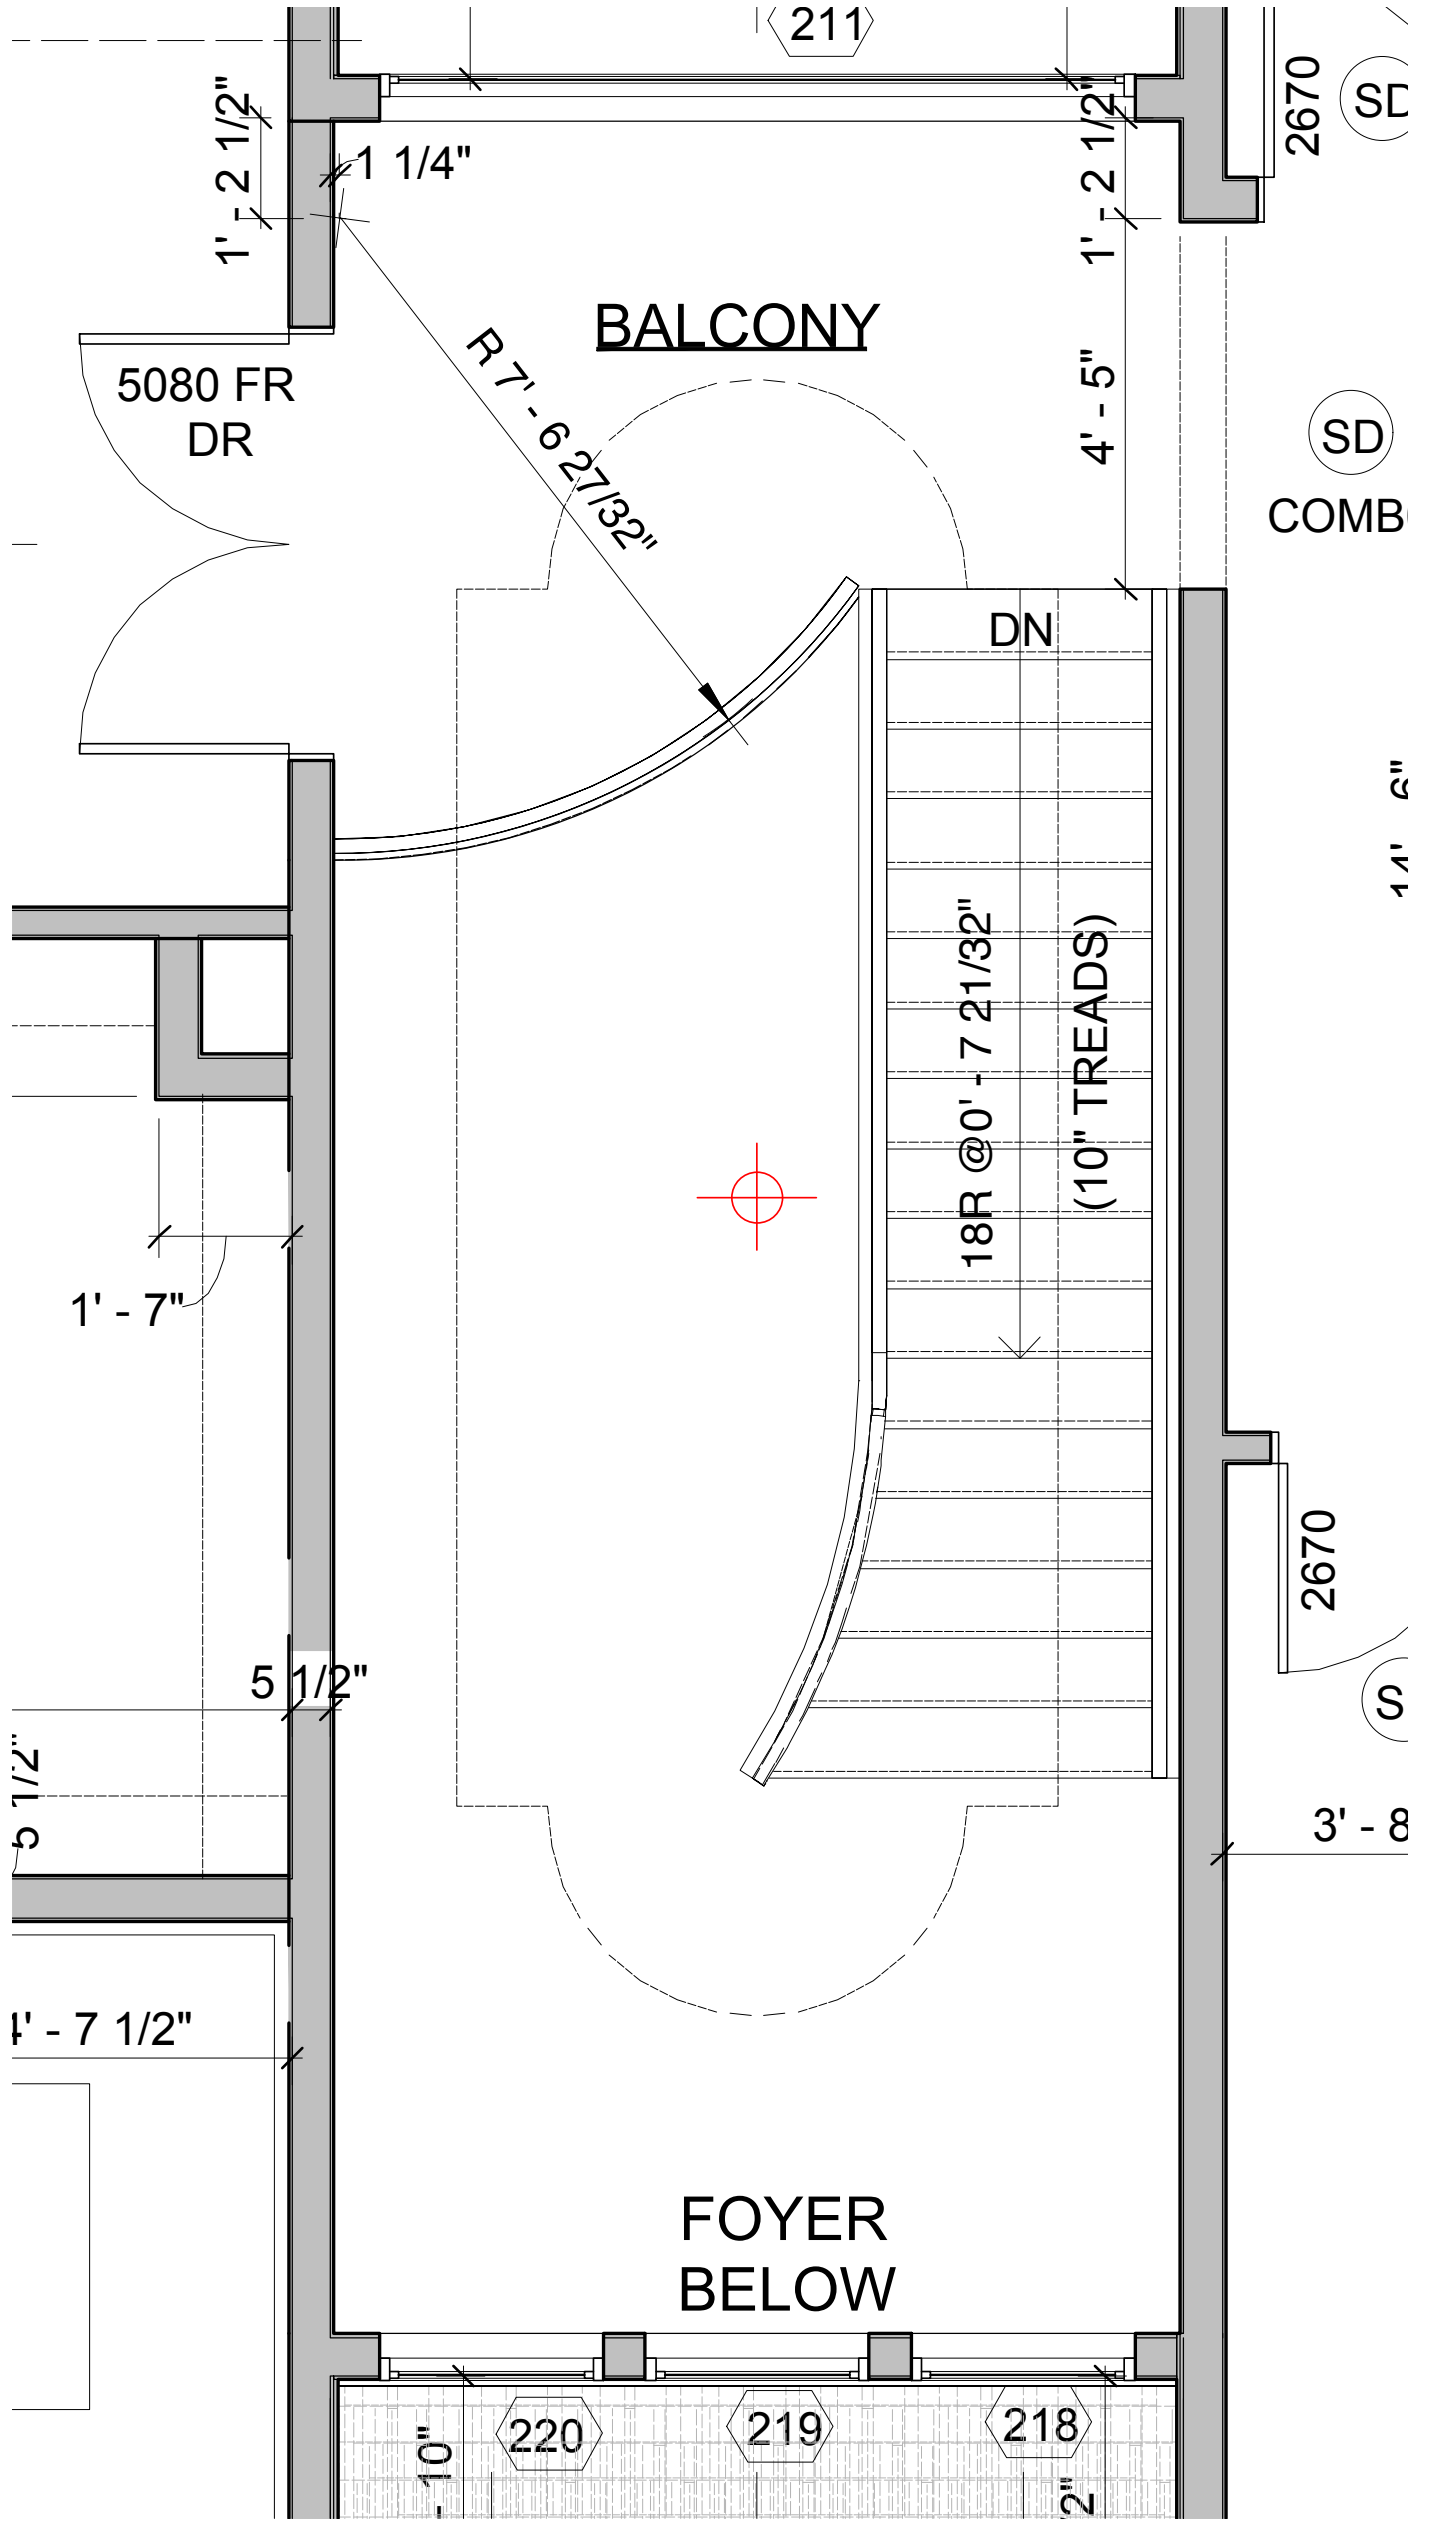

APROX . PULL WIRE
FOR BOXES SET
PENDING FURNITURE
& ART

27 1/2" 27 1/2"

60"

ENTRY

ENTRY CHANDELIER
Fixture TBD - Centered on
Curved Ceiling Tray

WALL SCONCES
ELEVATION PENDING STAIR
RE-FRAMING

Vintage Graniglia Shield
Sconces
11" W x 5.5" D x 10.5" L

POWDER ROOM

CHANDELIER
CENTERED ON ROOM

Plaster and Antique
Brass Bowl Light
31.5”Dia. 5” Canopy

WALL SCONCES

Clemins Sconce
Handmade paper and contrast
whipstitch
Width 7.5” x Height 16”
Extension 3.75”
Backplate Round 4.75”

LIVING ROOM

LIVING ROOM

CHANDELIER

Quinn 28" Chandlier Fixture
Height: 35.75"
Min. Custom Height: 34.75"
Width: 28"

WALL SCONCES

Keira Large Sconce
Height: 23"
Width: 8"
Extension: 13.25"
Backplate: 4.75" Round

Visual Comfort
Longacre Sconce
6" W x 14" H x 7" D
Backplate: 5" Round

KITCHEN

SCONCE PLACEMENT PENDING FINAL HOOD AND BACKSPLASH DESIGN

PANTRY

OVER SINK PENDANT

Pottersville Pendant
Width/Diameter 18"
Height 11.25"
Weight 13.2 lb
Canopy: 5.5"