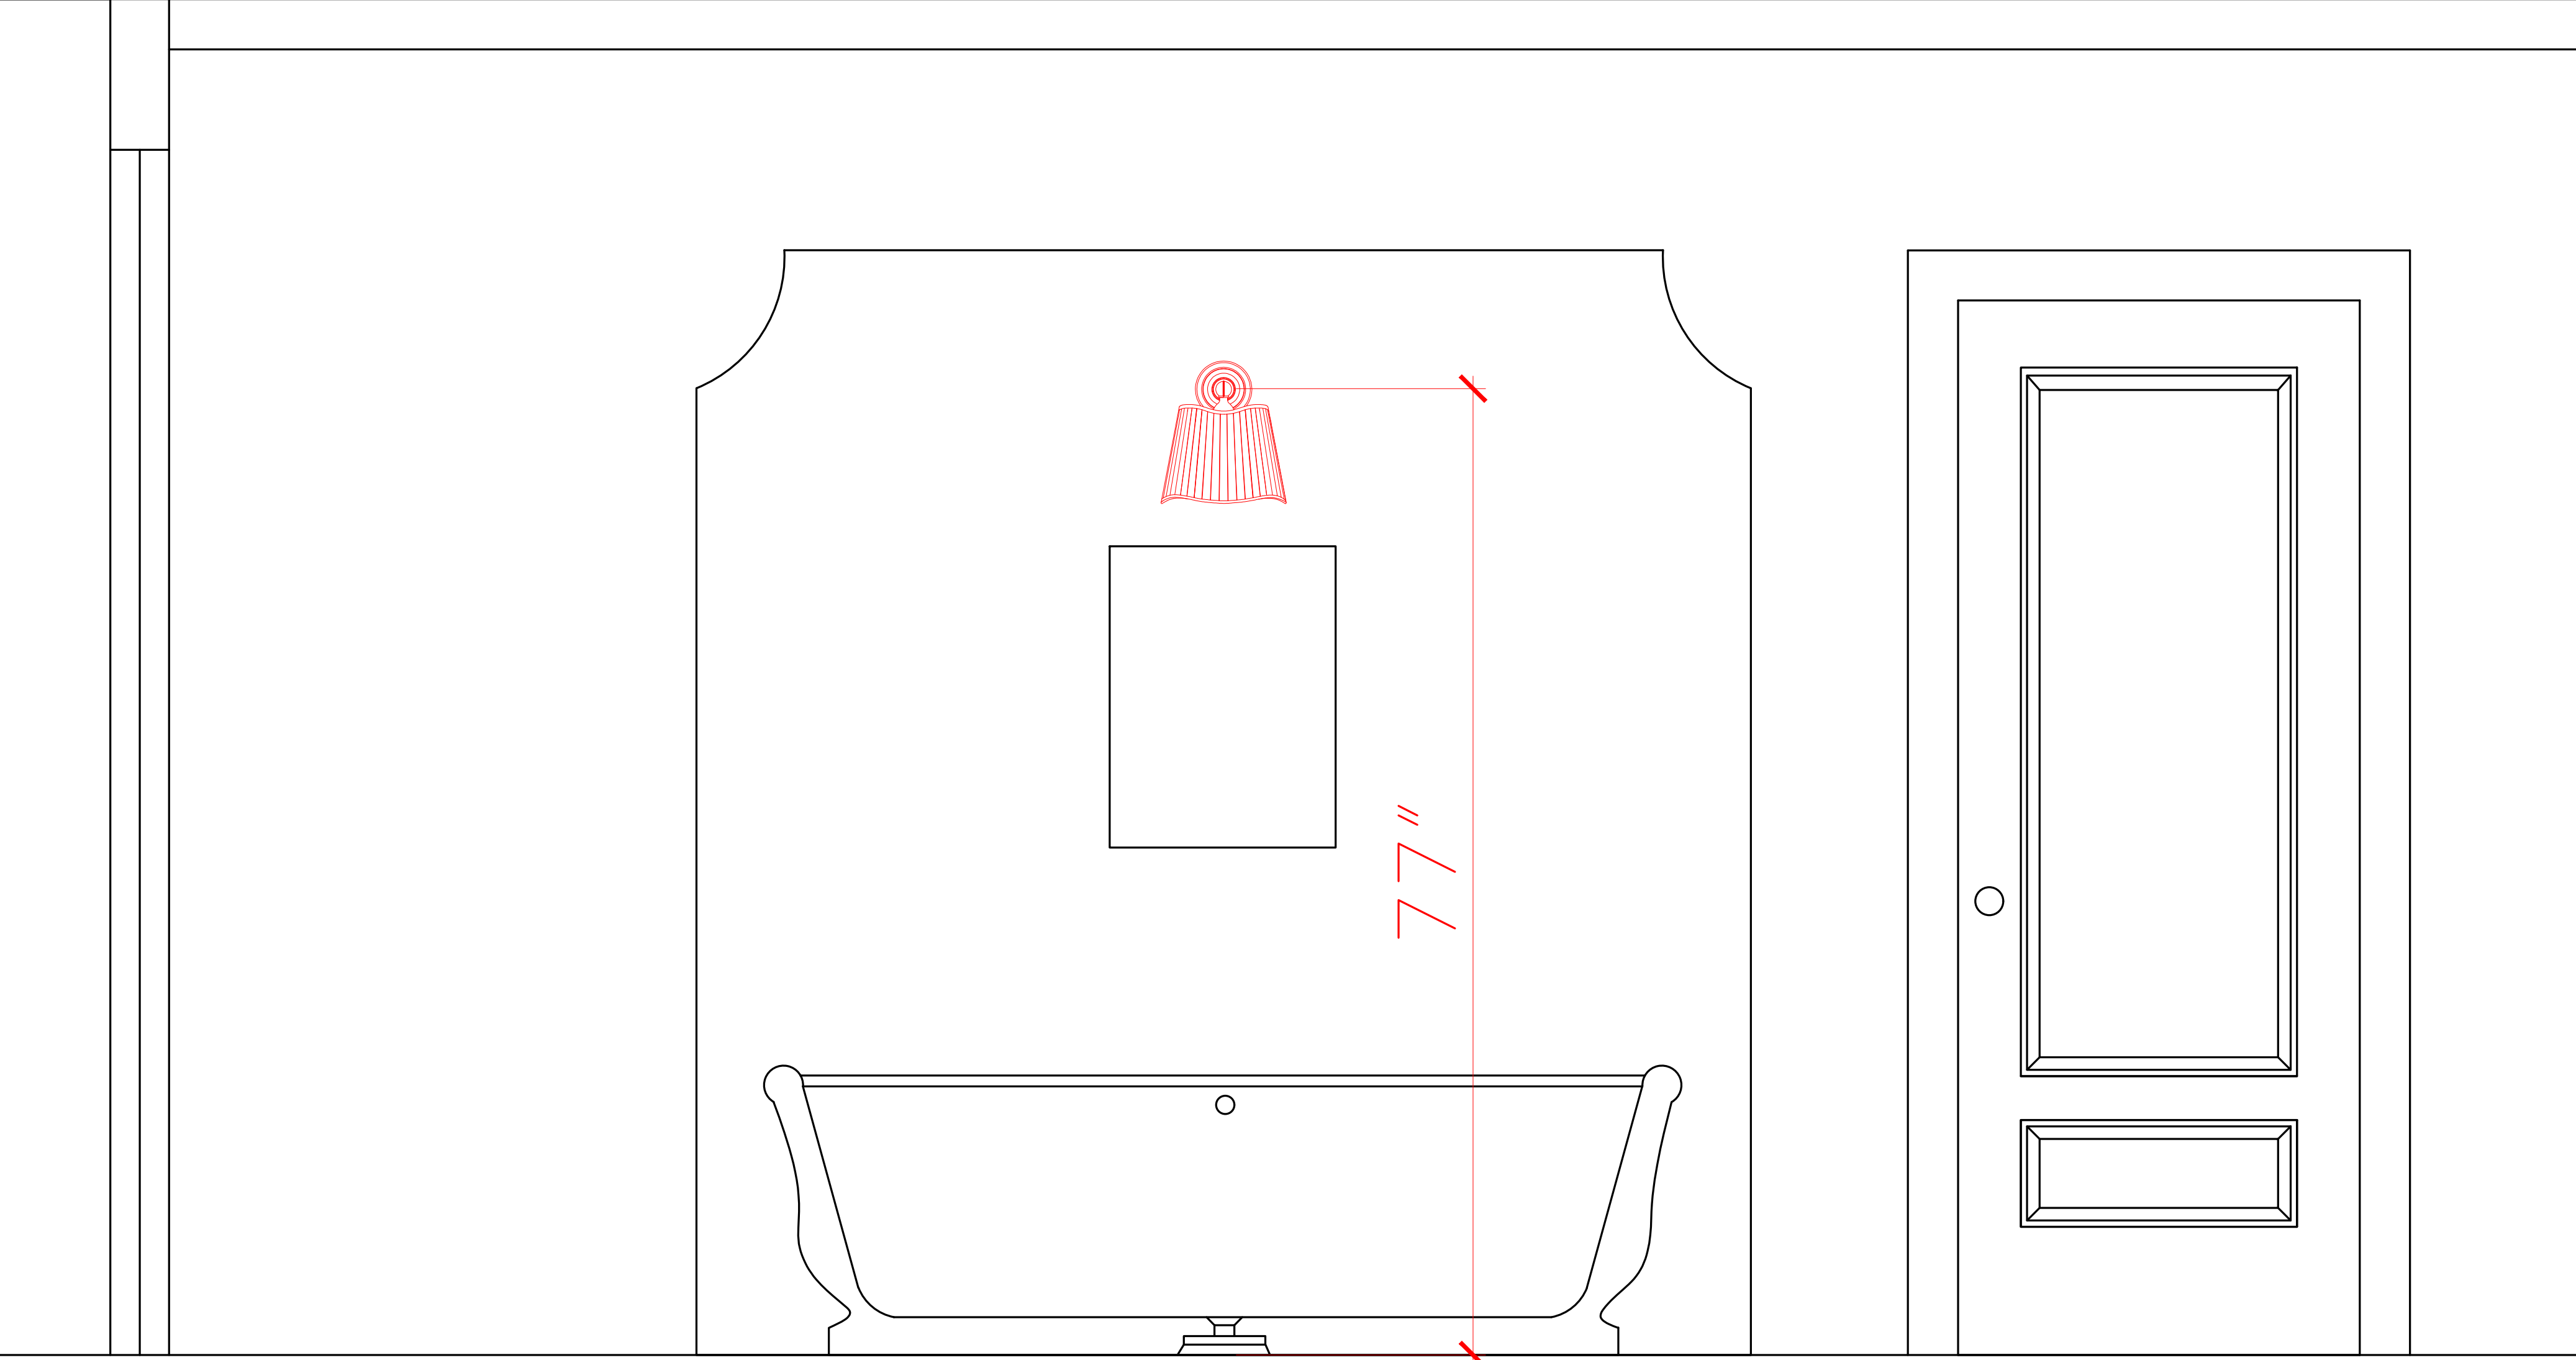

PRIMARY BATH SCONCES