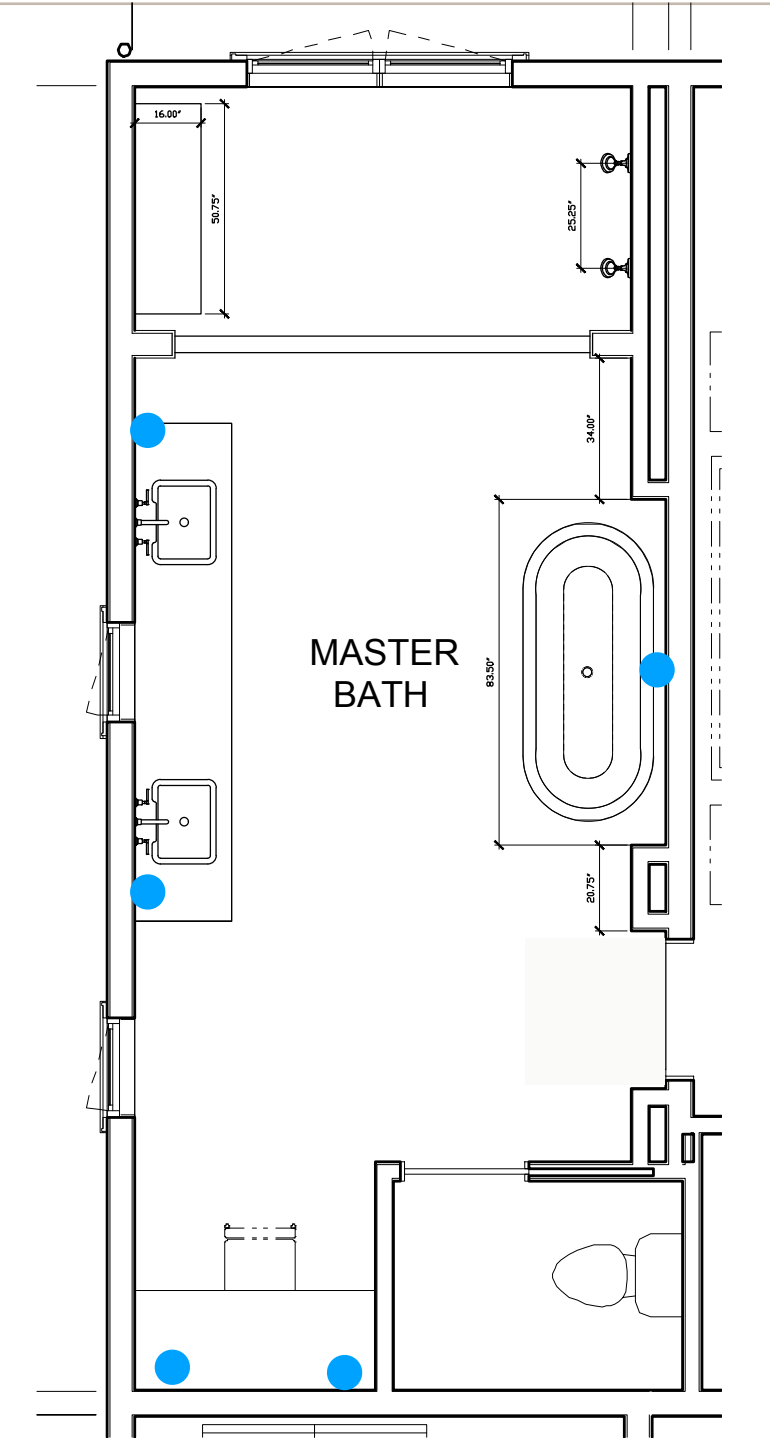

Roll and Hill The Met
Pendant
Canopy 7" 18" Dia.

POOL POWDER ROOM

OVERHEAD SINK PENDANT

Hwang Bishop Basalt Pendant
Ceramic Shade: 5"W x 7"H

Angular Flush Mount in Gilded Brass and White Glass
Height: 6.25" x Width: 20" x Canopy: 20" Hexagon

BACK HALL TO BAR & POWDER ROOM

FAN OR OVERHEAD LIGHT TBD
CENTERED ON ROOM

Maverick 52" Ceiling Fan

PRIMARY BEDROOM

READING LIGHTS

Studio Swing Arm Wall Light in Hand-Rubbed Antique Brass
Height: 4.5" x Width: 16" x Extension: 24"

PRIMARY BEDROOM

PRIMARY BEDROOM READING SCONCES

PRIMARY BATH SCONCES

Alabaster Sconces at Vanities (4 Total)

Visual Comfort
Alabaster Sconce with
Reeded Brass Base
Height: 20.5" Width:
8" Extension: 4"

Over Tub Fixture

Matos 11" Sconce
Height: 11.25"
Width: 10"
Extension: 8.75"
Backplate: 4.5" Round

PRIMARY BATH

PRIMARY BATH SCONCES

PRIMARY BATH SCONCES

PRIMARY BATH SCONCES

CENTERED CHANDELIER

Gerhard
Width/Diameter: 28"
Height: 23.25"
Weight: 7 lb