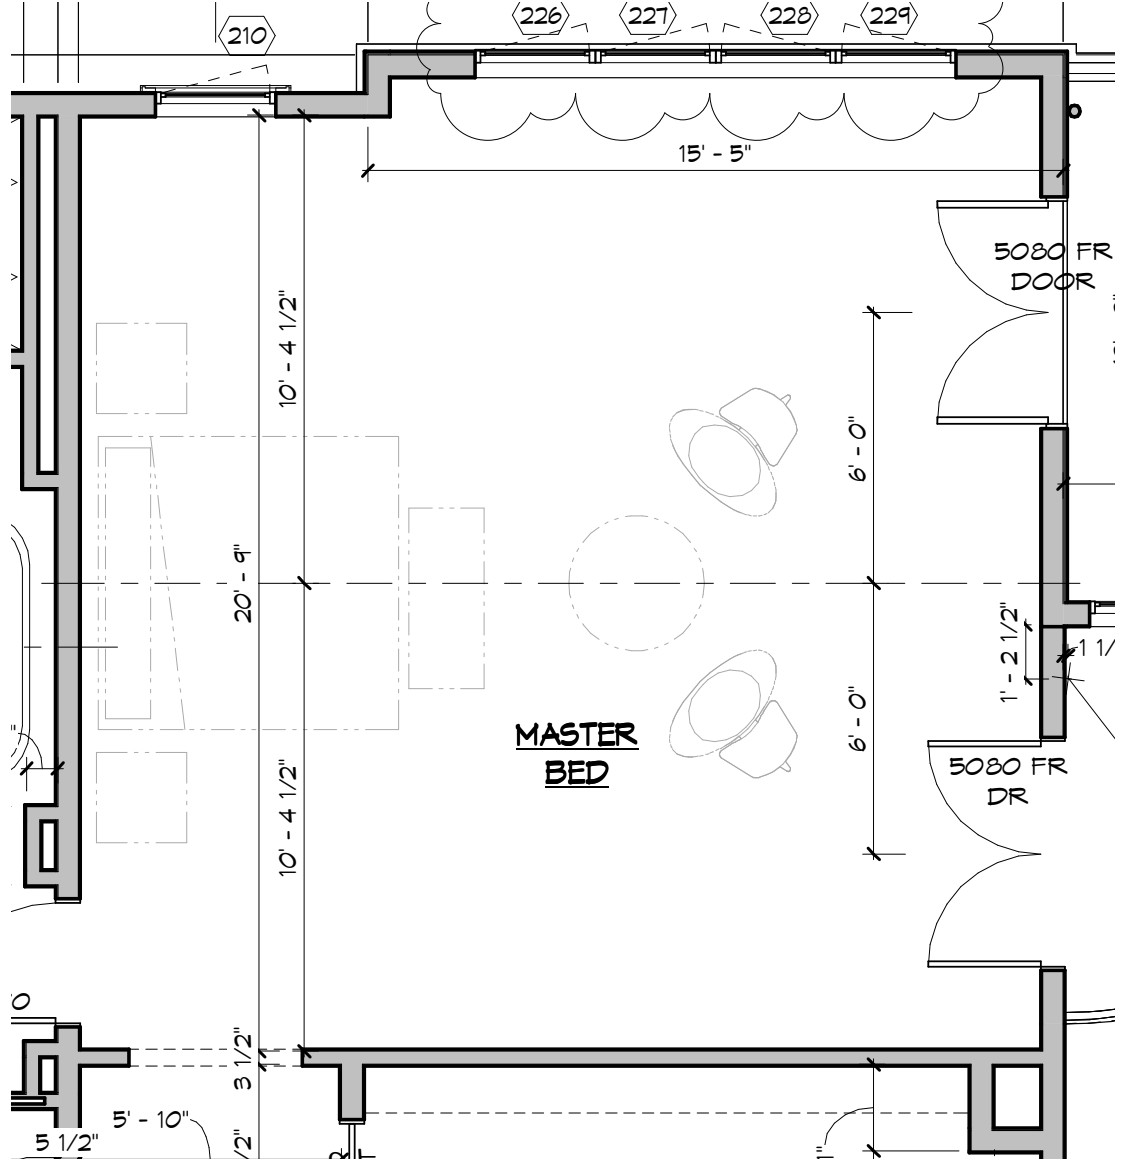

Visual Comfort
Longacre Sconce
6" W x 14" H x 7" D
Backplate: 5" Round

KITCHEN

SCONCE PLACEMENT PENDING FINAL HOOD AND BACKSPLASH DESIGN

PANTRY

OVER SINK PENDANT

Pottersville Pendant
Width/Diameter 18"
Height 11.25"
Weight 13.2 lb
Canopy: 5.5"

Roll and Hill The Met
Pendant
Canopy 7" 18" Dia.

POOL POWDER ROOM

OVERHEAD SINK PENDANT

Hwang Bishop Basalt Pendant
Ceramic Shade: 5"W x 7"H

Angular Flush Mount in Gilded Brass and White Glass
Height: 6.25" x Width: 20" x Canopy: 20" Hexagon

BACK HALL TO BAR & POWDER ROOM

FAN OR OVERHEAD LIGHT TBD
CENTERED ON ROOM

Maverick 52" Ceiling Fan

PRIMARY BEDROOM

READING LIGHTS

Studio Swing Arm Wall Light in Hand-Rubbed Antique Brass
Height: 4.5" x Width: 16" x Extension: 24"

PRIMARY BEDROOM

PRIMARY BEDROOM READING SCONCES

PRIMARY BATH SCONCES

Alabaster Sconces at Vanities (4 Total)

Visual Comfort
Alabaster Sconce with
Reeded Brass Base
Height: 20.5" Width:
8" Extension: 4"

Over Tub Fixture