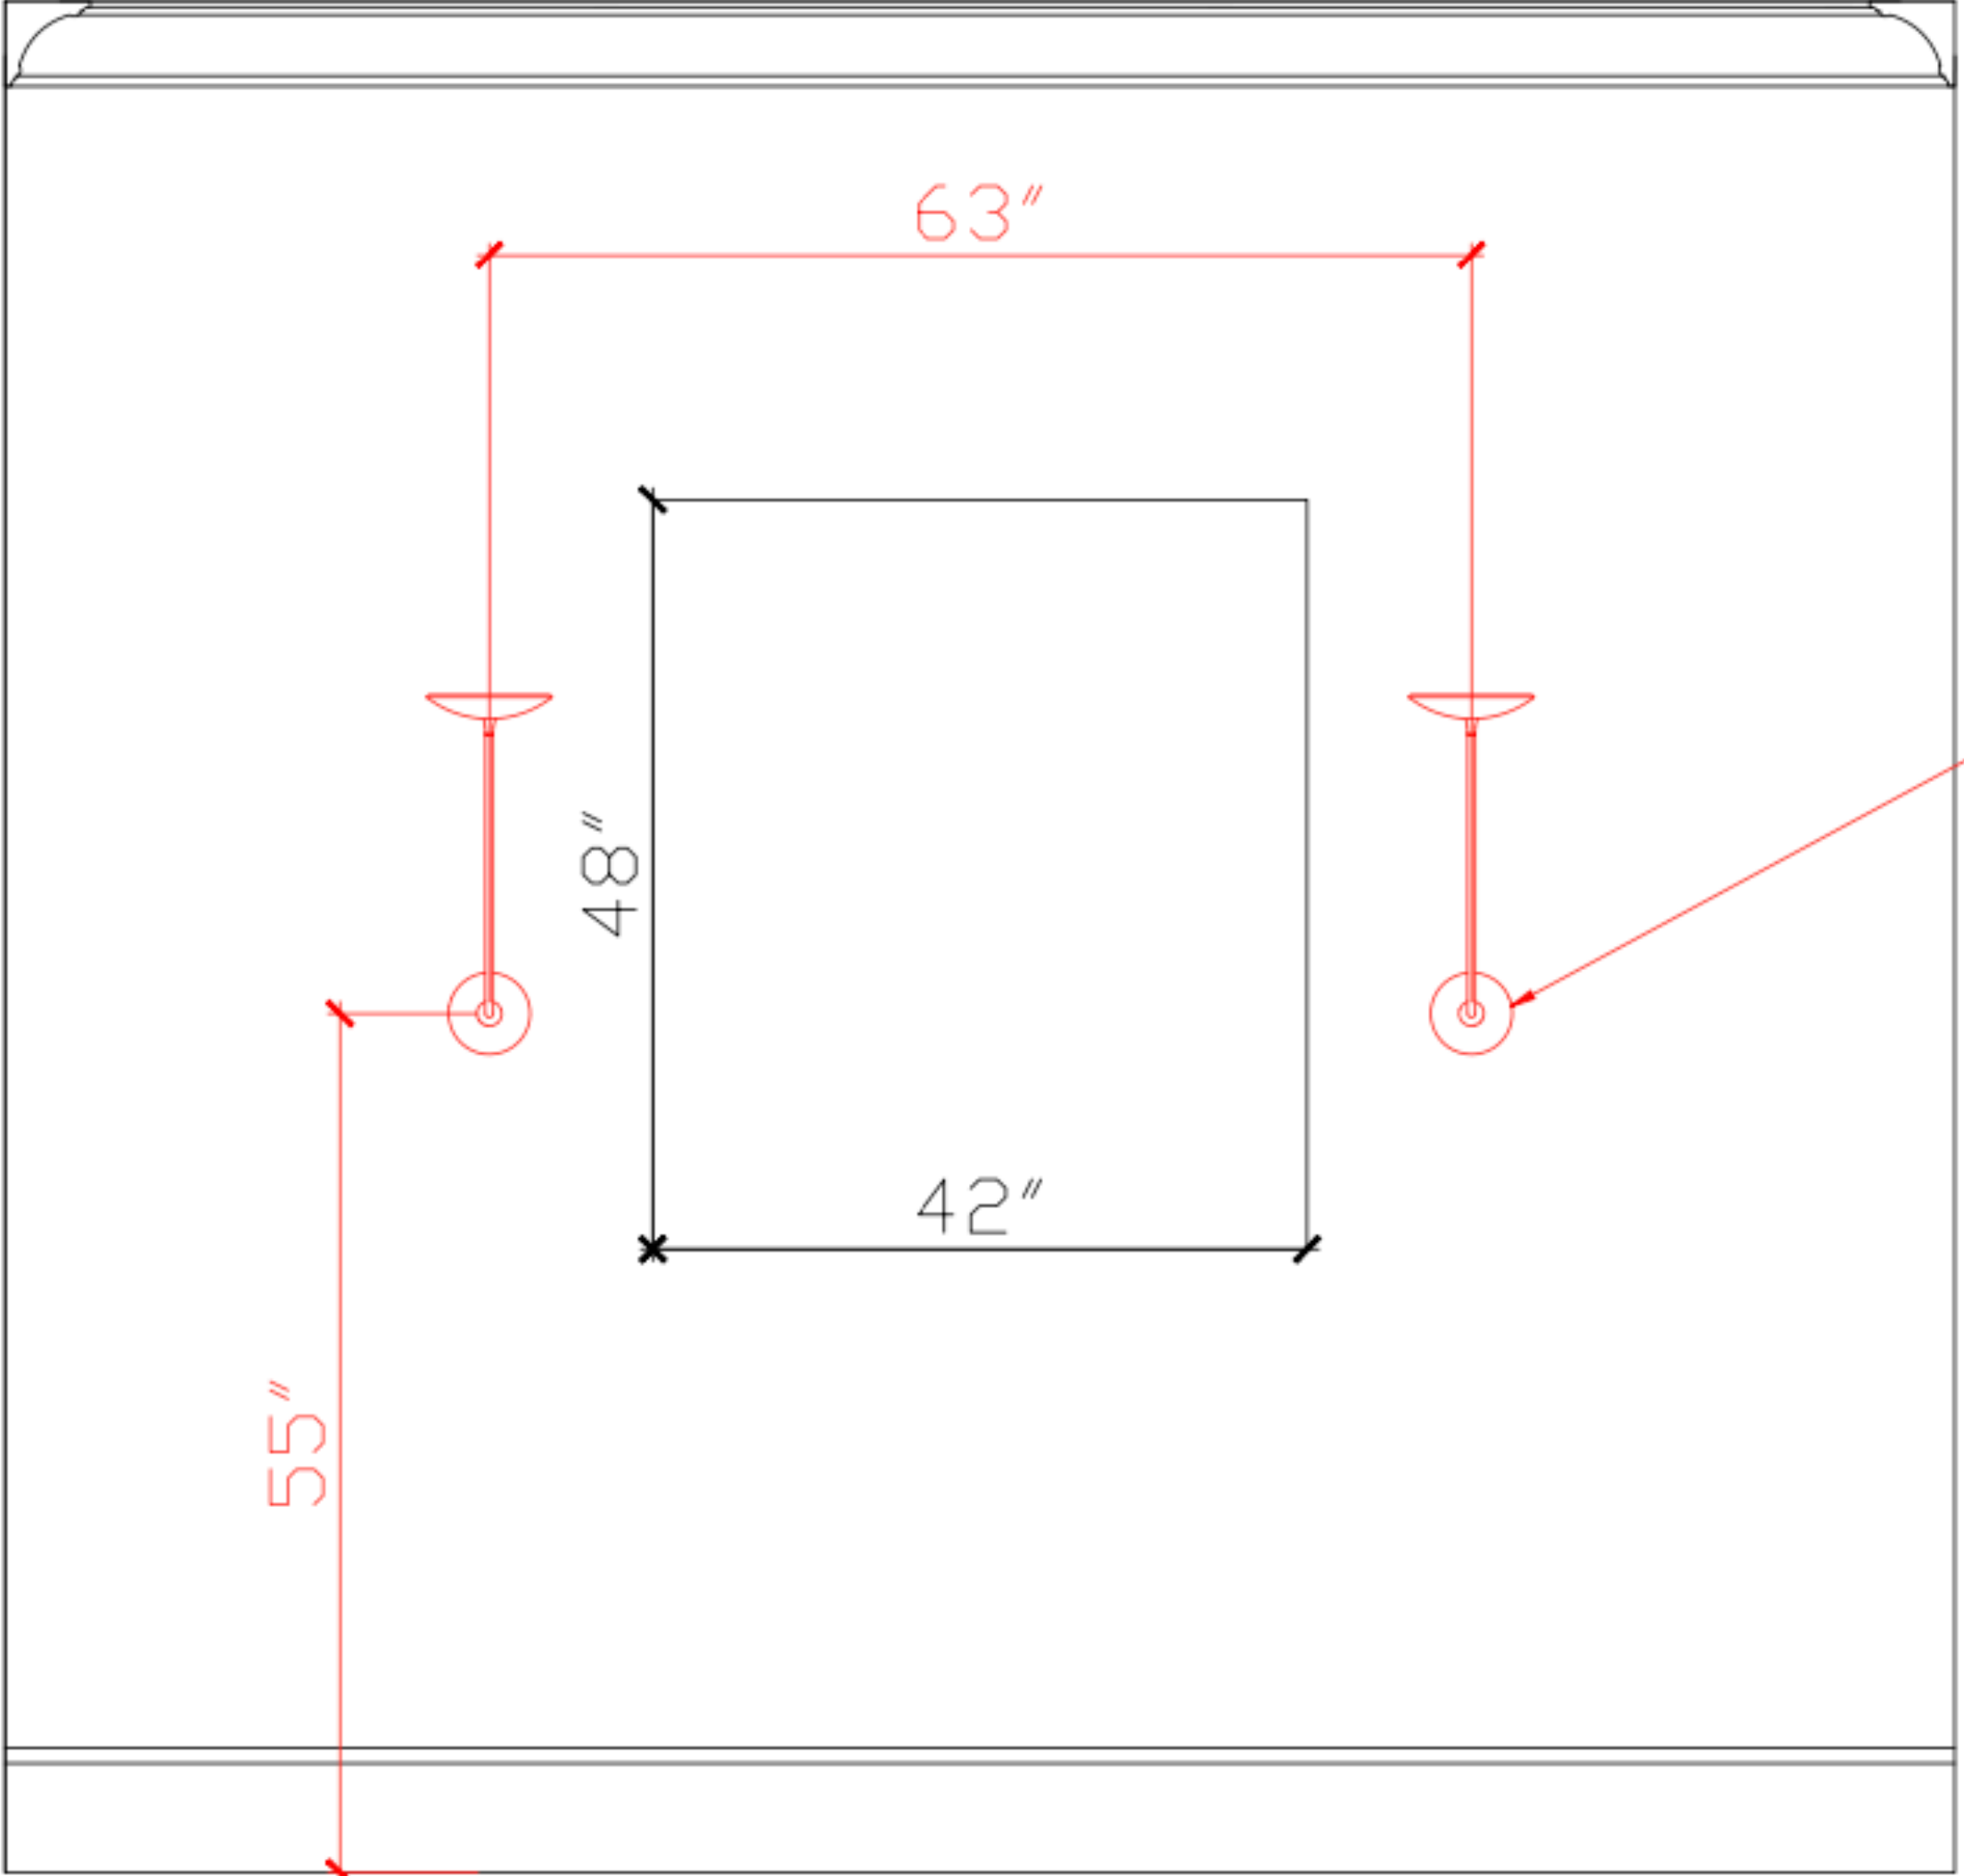

DINING ROOM

FINAL BOX PLACEMENT
PENDING ART SELECTION