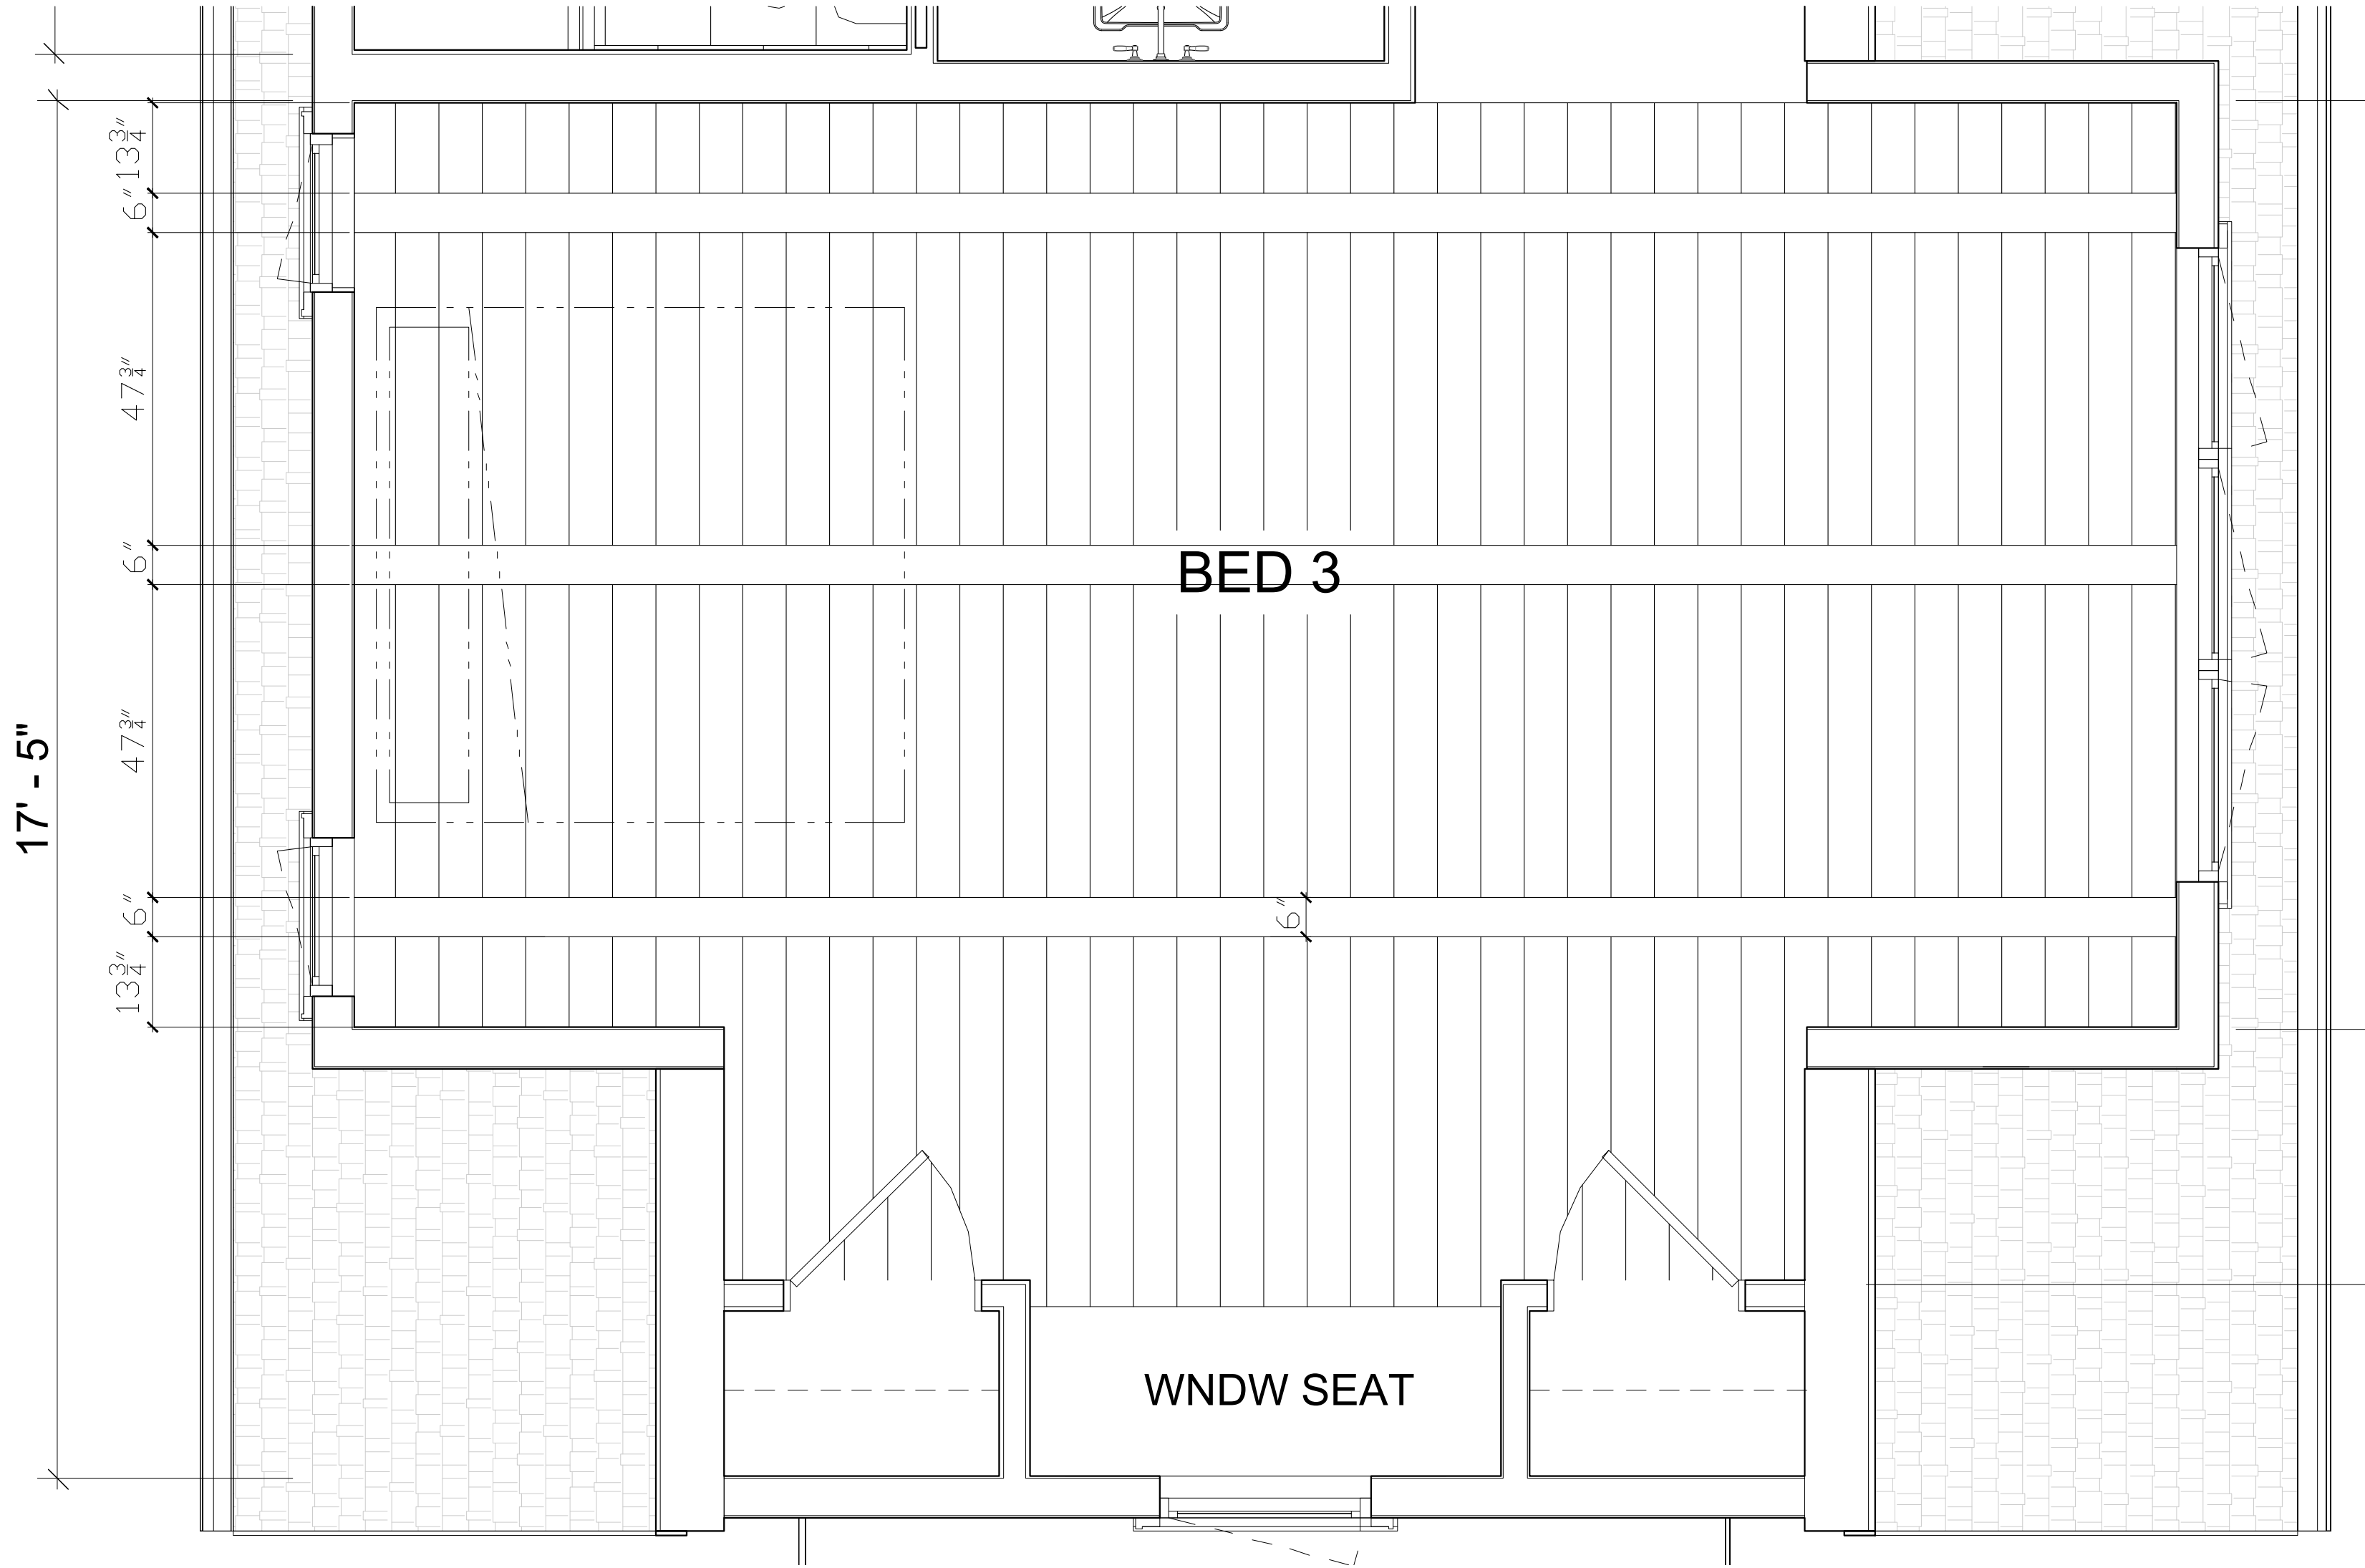

5 1/2"

1' - 0"

2870

2' - 10"

GUEST BEDROOM 3

FAN OR OVERHEAD LIGHT

Maverick 52" Ceiling Fan

Woven Scallop Wall Sconce with Brass Finial 12.5"W x 6.75"D x 9.75"H
Canopy 5"W x 6.75"H

GUEST BATHROOM 3

EXTERIOR LIGHTING

2 Large at garage, 6 small on second floor exterior

4 small on center second floor balcony

Visual Comfort Copper
Lantern Height: 24"
Width: 9.75" Extension: 6"
Backplate: 8.25" x 14.75"
QTY. 2

Visual Comfort Copper
Lantern Height: 18"
Width: 9.75" Extension: 6"
Backplate: 8.25" x 14.75"
QTY. 6

Mullan Outdoor Brass
Spotlight
Height 5"
Width 3.75"
Projection 3.5"
QTY. 4

EXTERIOR LIGHTING - MATHCING HANGING FIXTURES

One at Front Door

Visual Comfort Large
Hanging Pendant in
Copper
Width: 13.75" Overall
Height: 87" Height: 24"

EXTERIOR LIGHTING

One ovetop of garage side door

Bevolo Copper Industrial Lighting
8.0"H x 12.5"W x 12.5"D