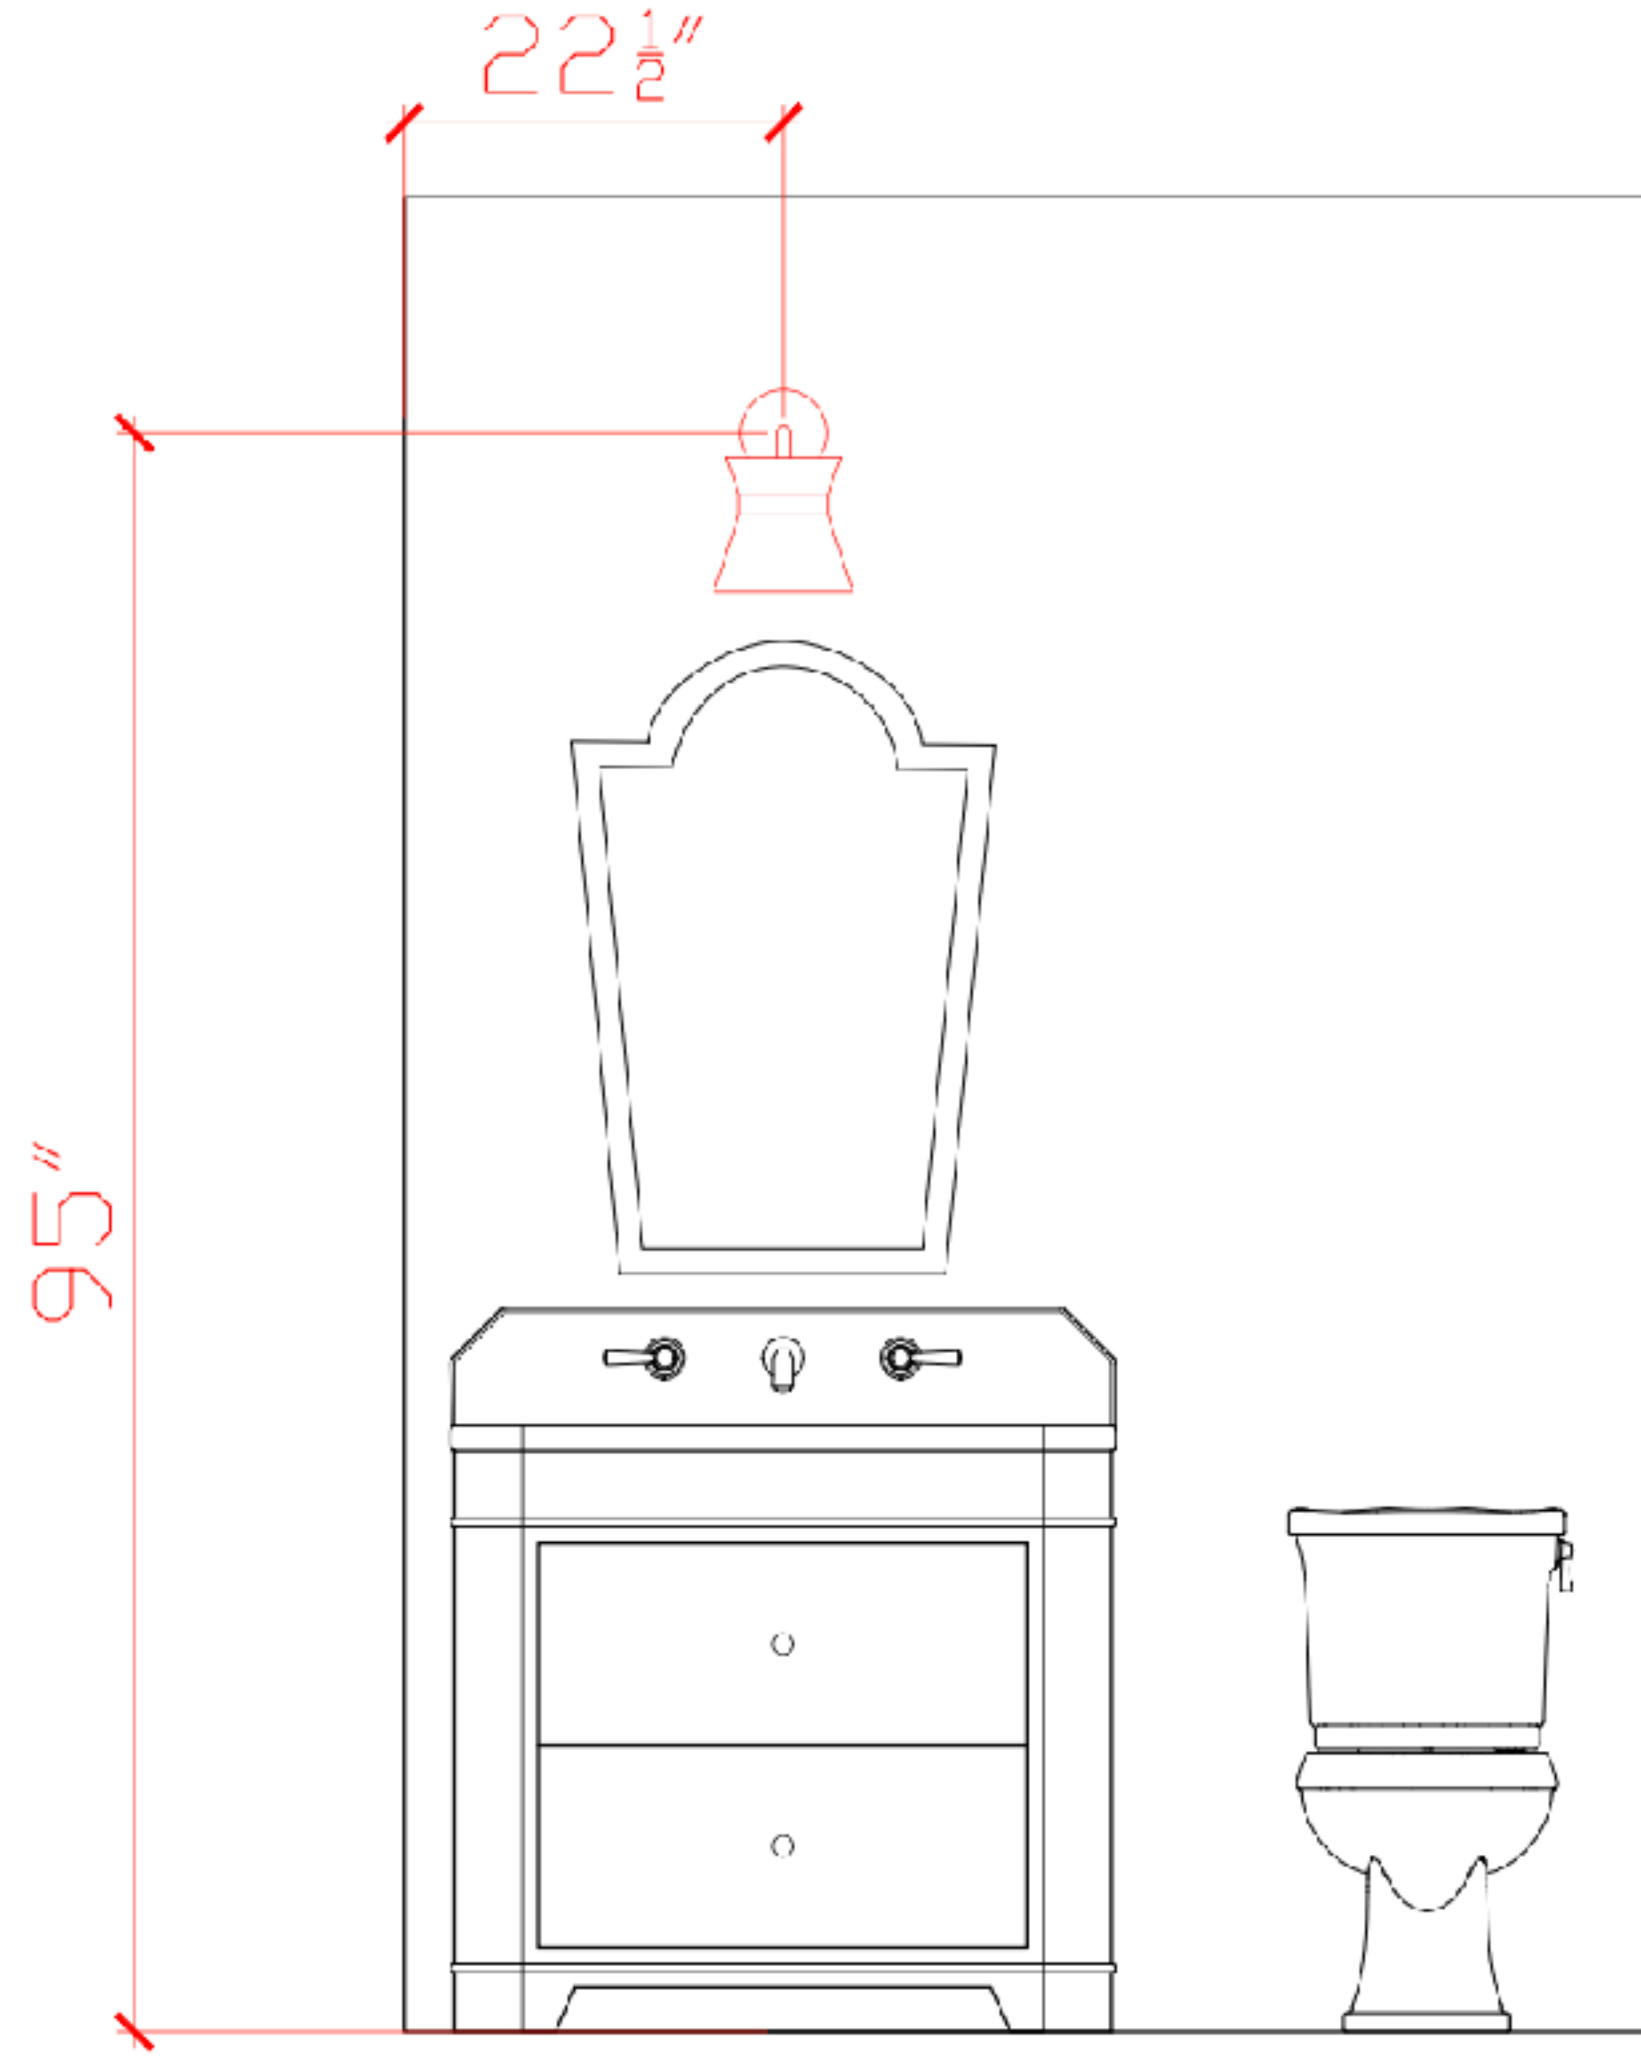

GUEST BATHROOM 2