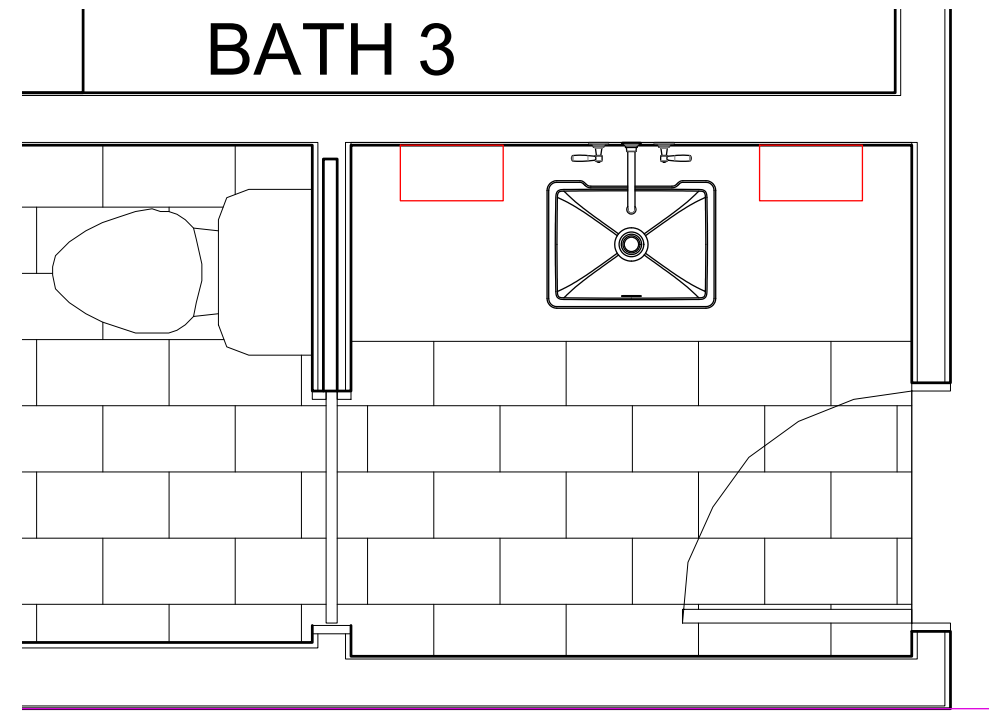

5 1/2"

1' - 0"

2870

2' - 10"

GUEST BEDROOM 3

FAN OR OVERHEAD LIGHT

Maverick 52" Ceiling Fan

Woven Scallop Wall Sconce with Brass Finial 12.5"W x 6.75"D x 9.75"H
Canopy 5"W x 6.75"H

GUEST BATHROOM 3

EXTERIOR LIGHTING

2 Large at garage, 6 small on second floor exterior

4 small on center second floor balcony

Visual Comfort Copper
Lantern Height: 24"
Width: 9.75" Extension: 6"
Backplate: 8.25" x 14.75"
QTY. 2

Visual Comfort Copper
Lantern Height: 18"
Width: 9.75" Extension: 6"
Backplate: 8.25" x 14.75"
QTY. 6

Mullan Outdoor Brass
Spotlight
Height 5"
Width 3.75"
Projection 3.5"
QTY. 4

EXTERIOR LIGHTING - MATHCING HANGING FIXTURES