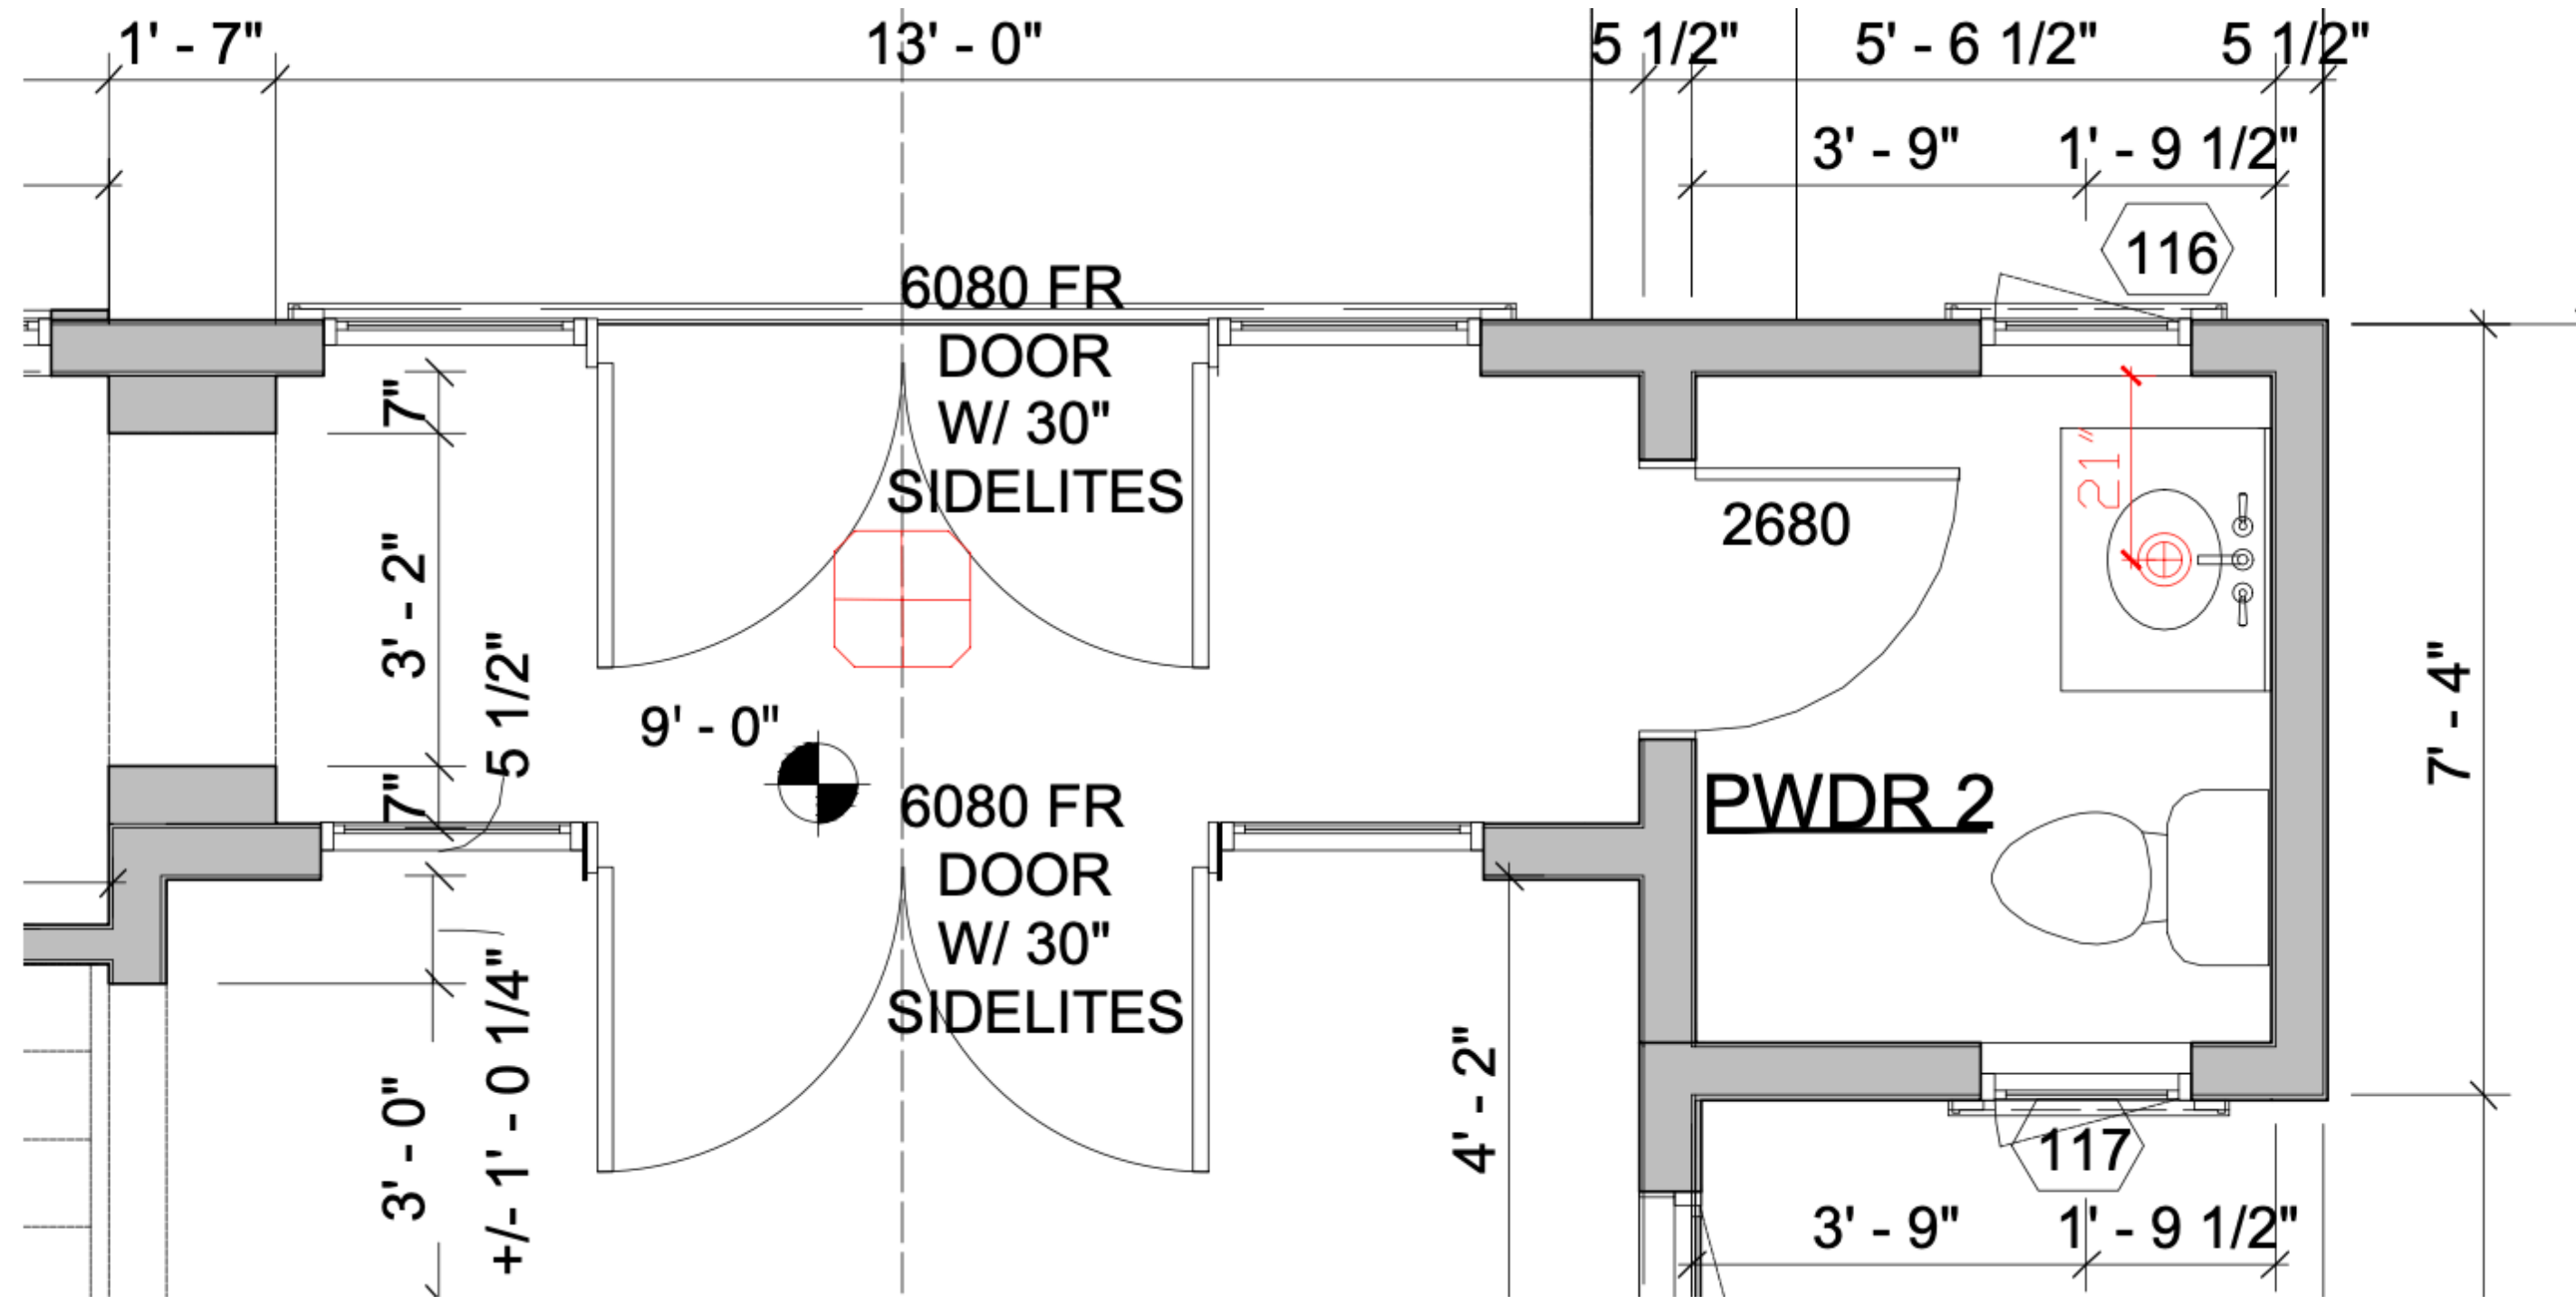

Visual Comfort
Longacre Sconce
6" W x 14" H x 7" D
Backplate: 5" Round

KITCHEN

SCONCE PLACEMENT PENDING FINAL HOOD AND BACKSPLASH DESIGN

PANTRY

OVER SINK PENDANT

Pottersville Pendant
Width/Diameter 18"
Height 11.25"
Weight 13.2 lb
Canopy: 5.5"

Roll and Hill The Met
Pendant
Canopy 7" 18" Dia.

POOL POWDER ROOM

OVERHEAD SINK PENDANT

Hwang Bishop Basalt Pendant
Ceramic Shade: 5"W x 7"H

Angular Flush Mount in Gilded Brass and White Glass
Height: 6.25" x Width: 20" x Canopy: 20" Hexagon

BACK HALL TO BAR & POWDER ROOM

FAN OR OVERHEAD LIGHT TBD
CENTERED ON ROOM

Maverick 52" Ceiling Fan

PRIMARY BEDROOM

READING LIGHTS

Studio Swing Arm Wall Light in Hand-Rubbed Antique Brass
Height: 4.5" x Width: 16" x Extension: 24"