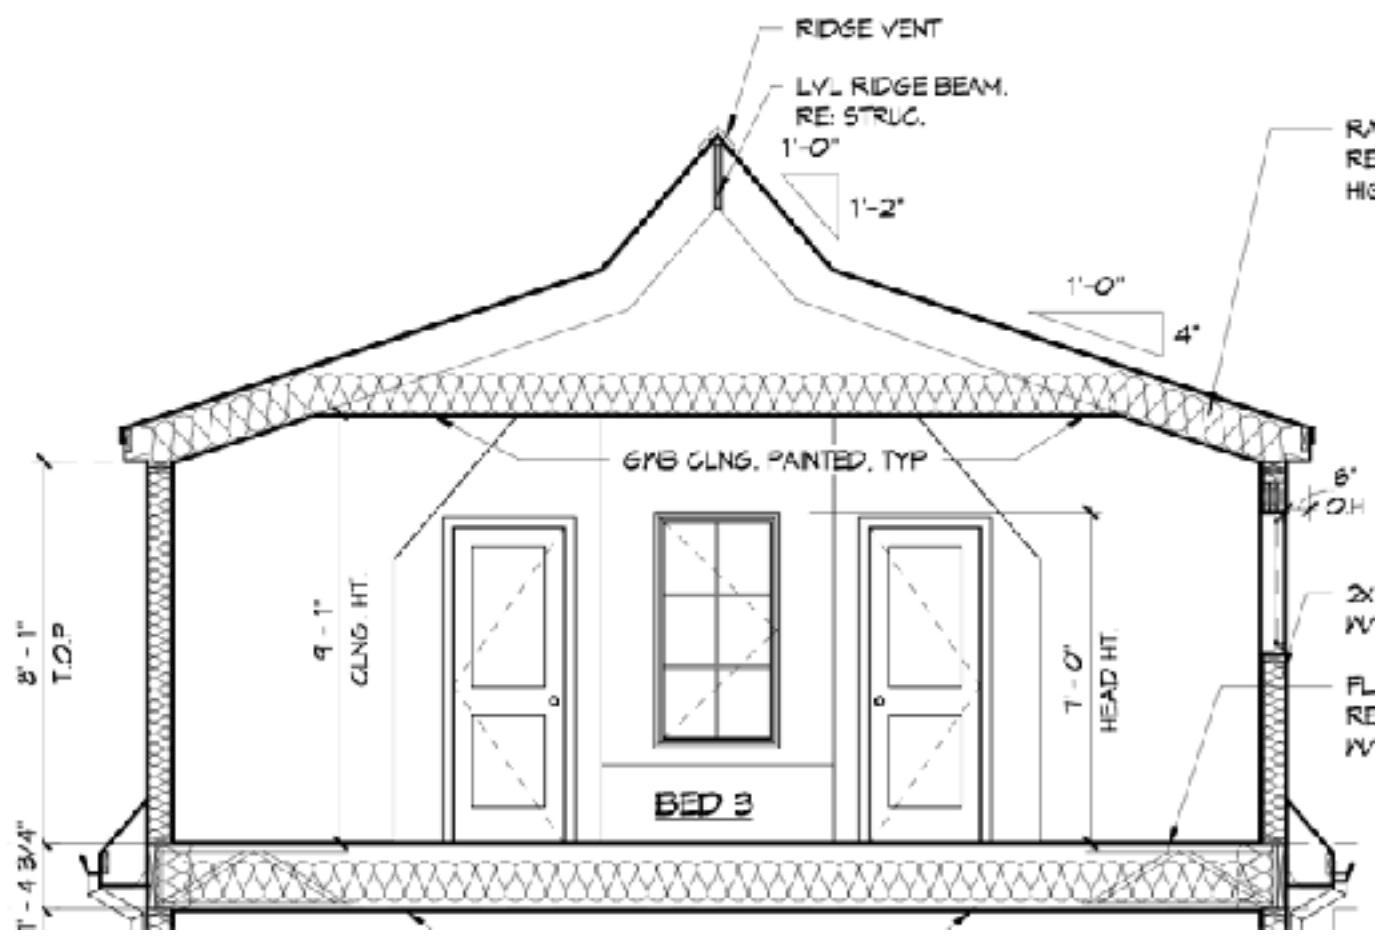

5 1/2"

1' - 0"

2870

2' - 10"

GUEST BEDROOM 3

FAN OR OVERHEAD LIGHT

Maverick 52" Ceiling Fan

Woven Scallop Wall Sconce with Brass Finial 12.5"W x 6.75"D x 9.75"H
Canopy 5"W x 6.75"H

Visual Comfort Copper
Lantern Height: 18"
Width: 9.75" Extension: 6"
Backplate: 8.25" x 14.75"
QTY. 6

Mullan Outdoor Brass
Spotlight
Height 5"
Width 3.75"
Projection 3.5"
QTY. 4

EXTERIOR LIGHTING - MATHCING HANGING FIXTURES