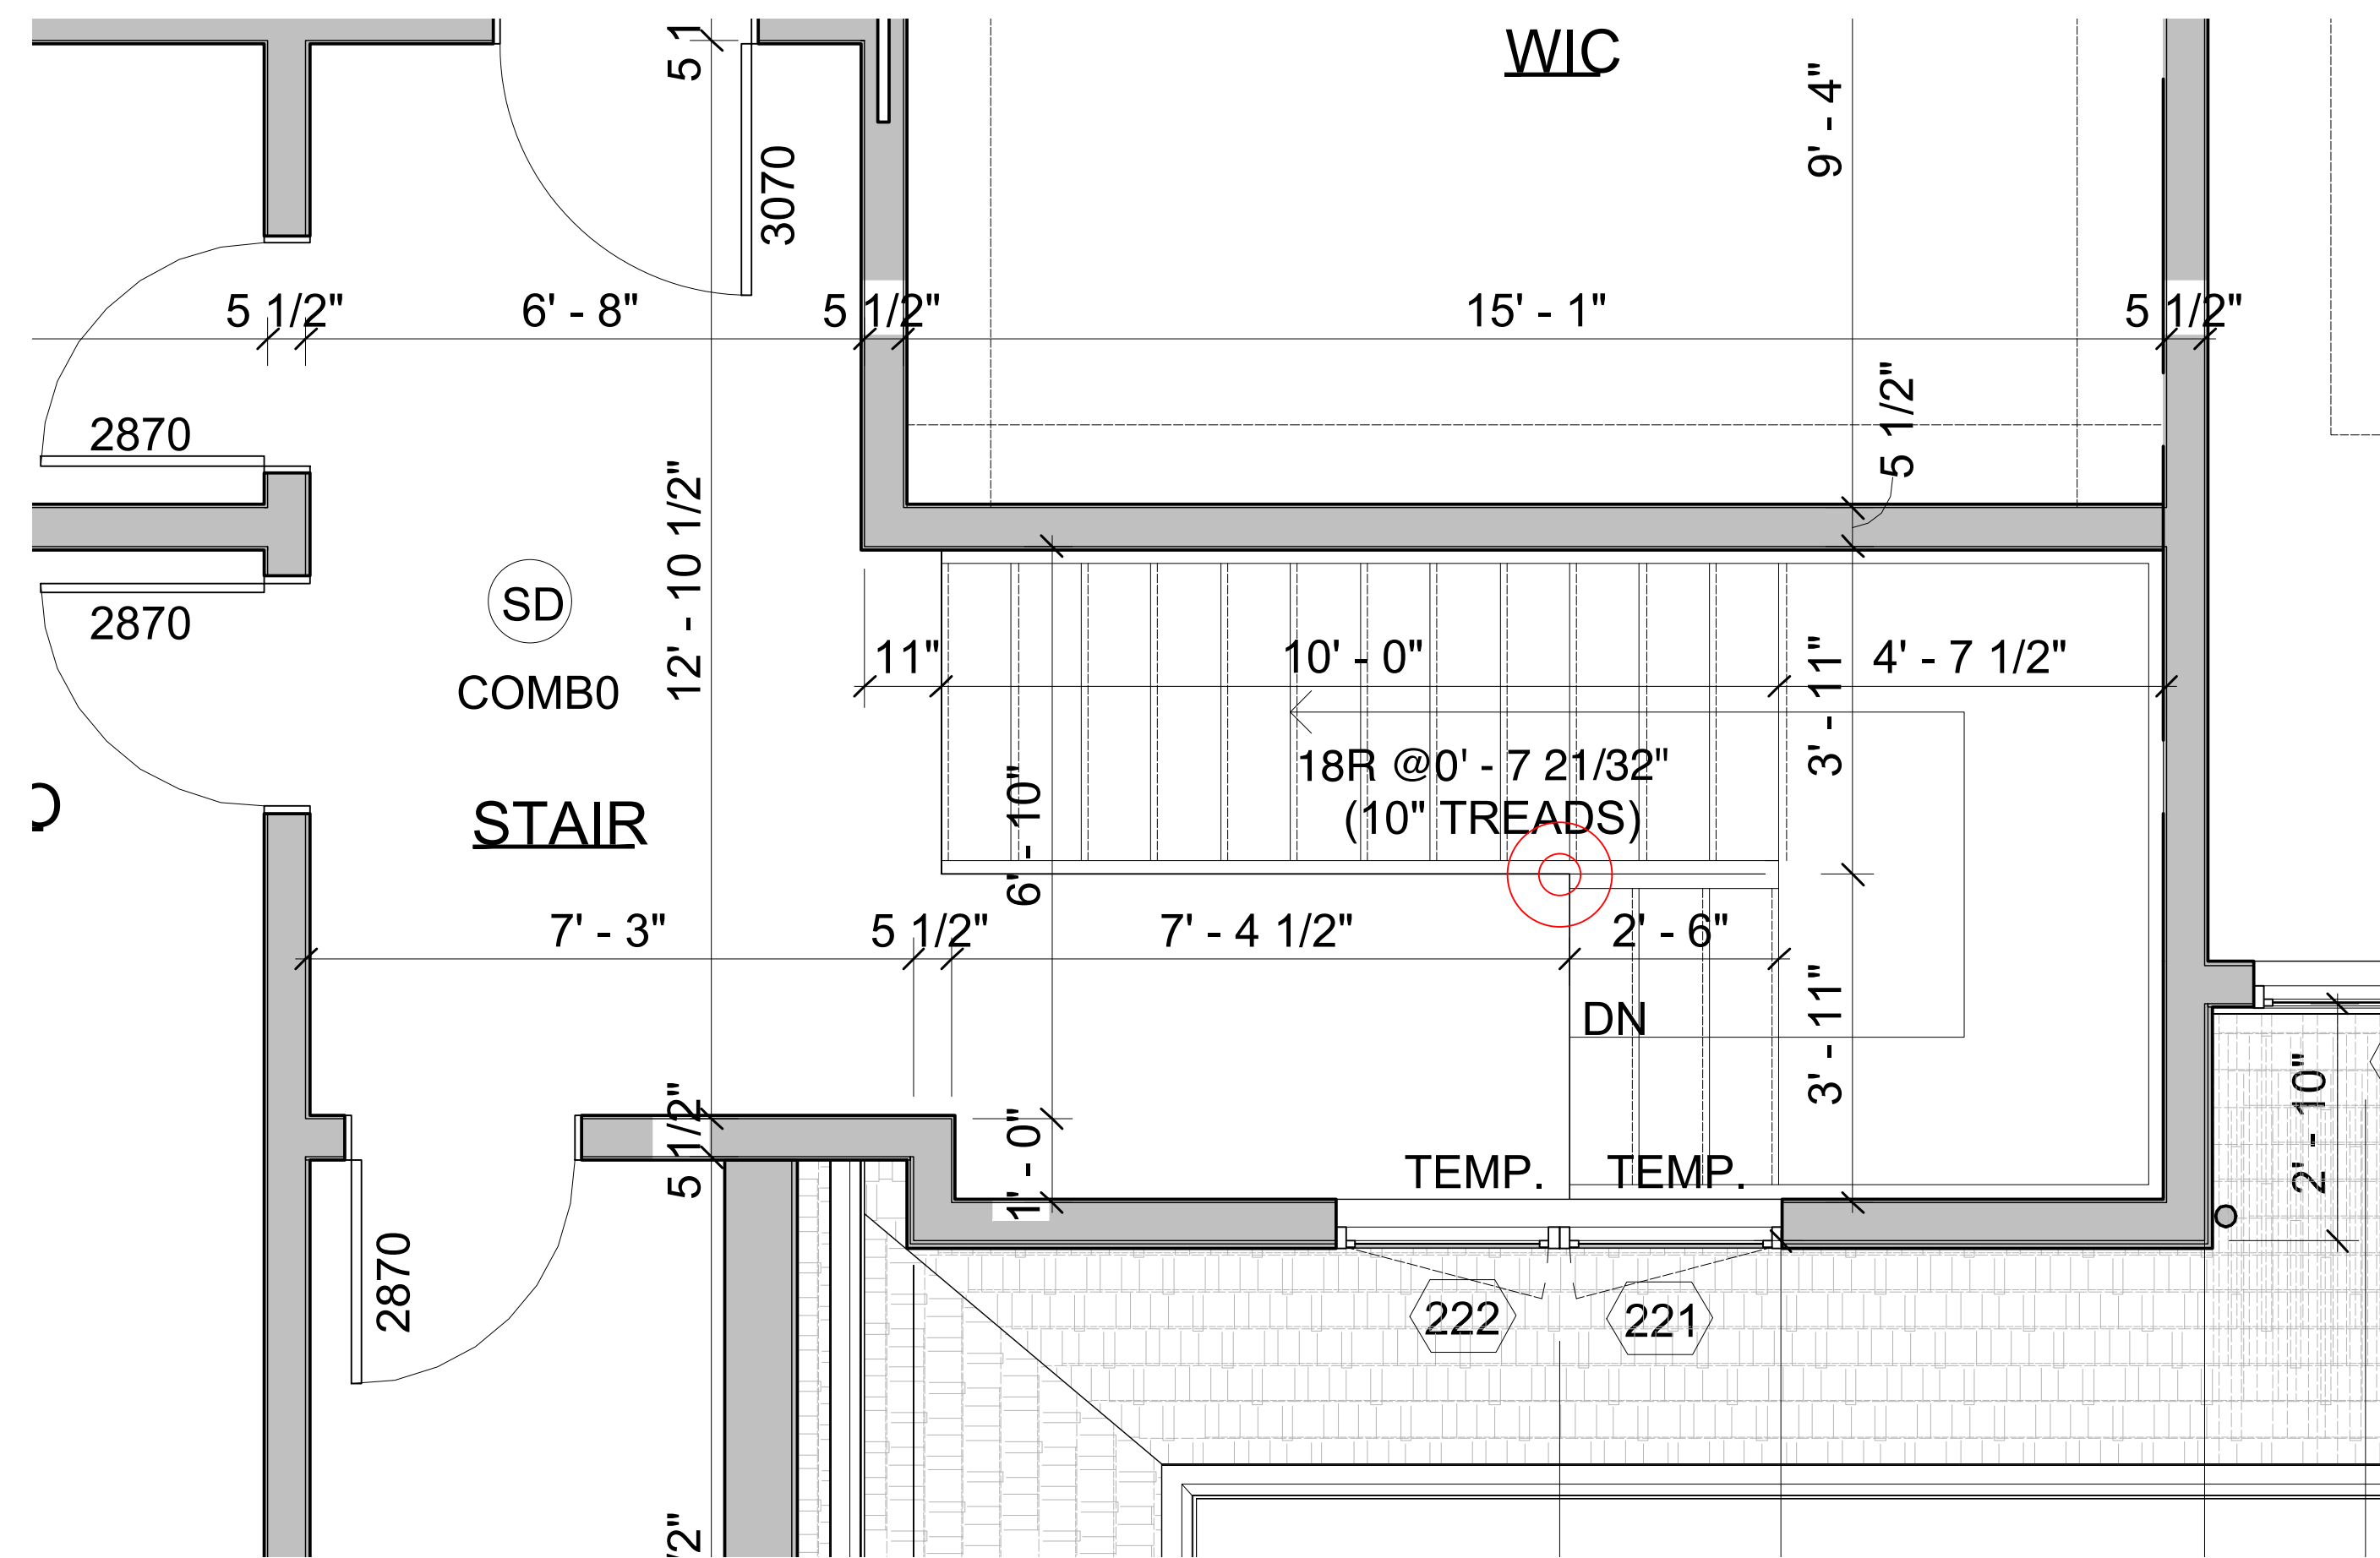

WIC

SD
COMBO

STAIR

18R @ 0' - 7 21/32"
(10" TREADS)

DN

TEMP. TEMP.

222

221

2"

2' - 10"

9' - 4"

15' - 1"

5 1/2"

3070

6' - 8"

5 1/2"

2870

2870

12' - 10 1/2"

11"

10' - 0"

3' - 11"

4' - 7 1/2"

6' - 10"

7' - 4 1/2"

2' - 6"

3' - 11"

7' - 3"

5 1/2"

5 1/2"

1' - 0"

2870

2' - 10"