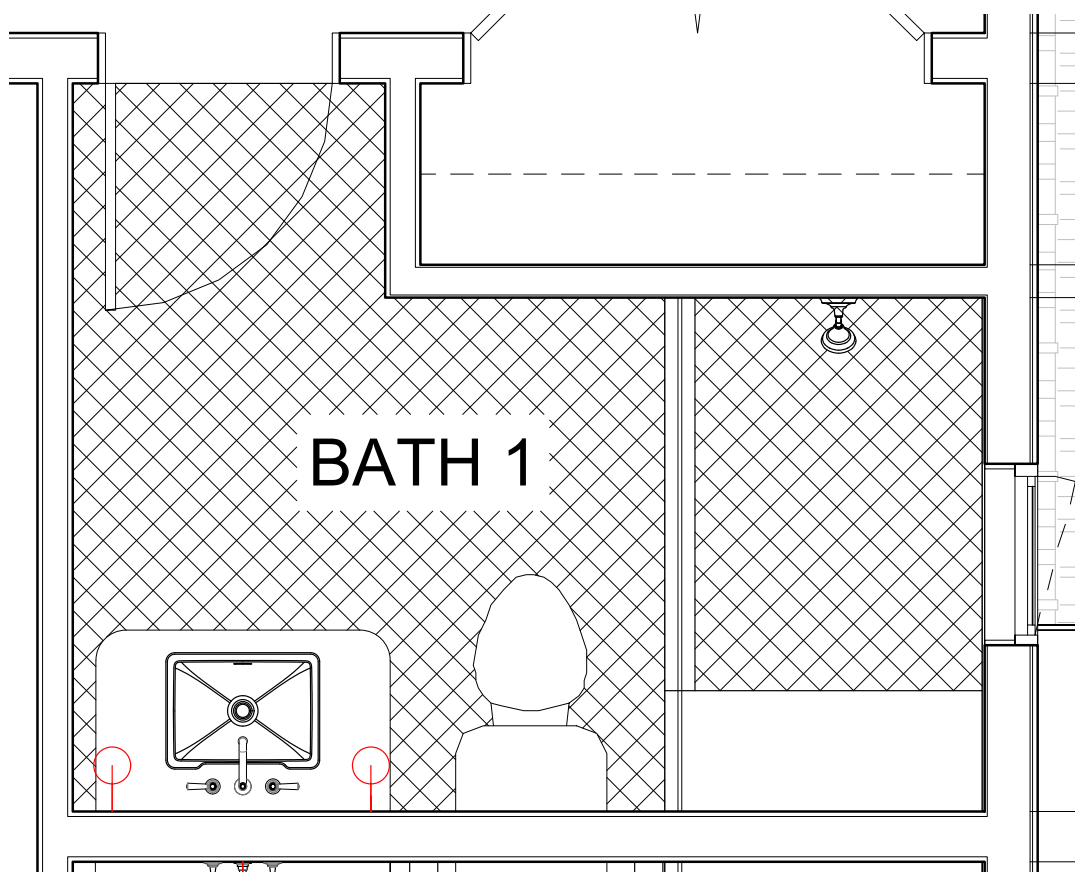

TO BE FINALIZED
PENDING FURNITURE

GUEST BEDROOM 1

VANITY SCONCE

Petite Antique Brass Sconce
with Etched Detail
Height: 12.75" Width: 4.25"
Extension: 6.25" Backplate:
4.25" Round

GUEST BATHROOM 1

FAN OR OVERHEAD LIGHT
CENTERED