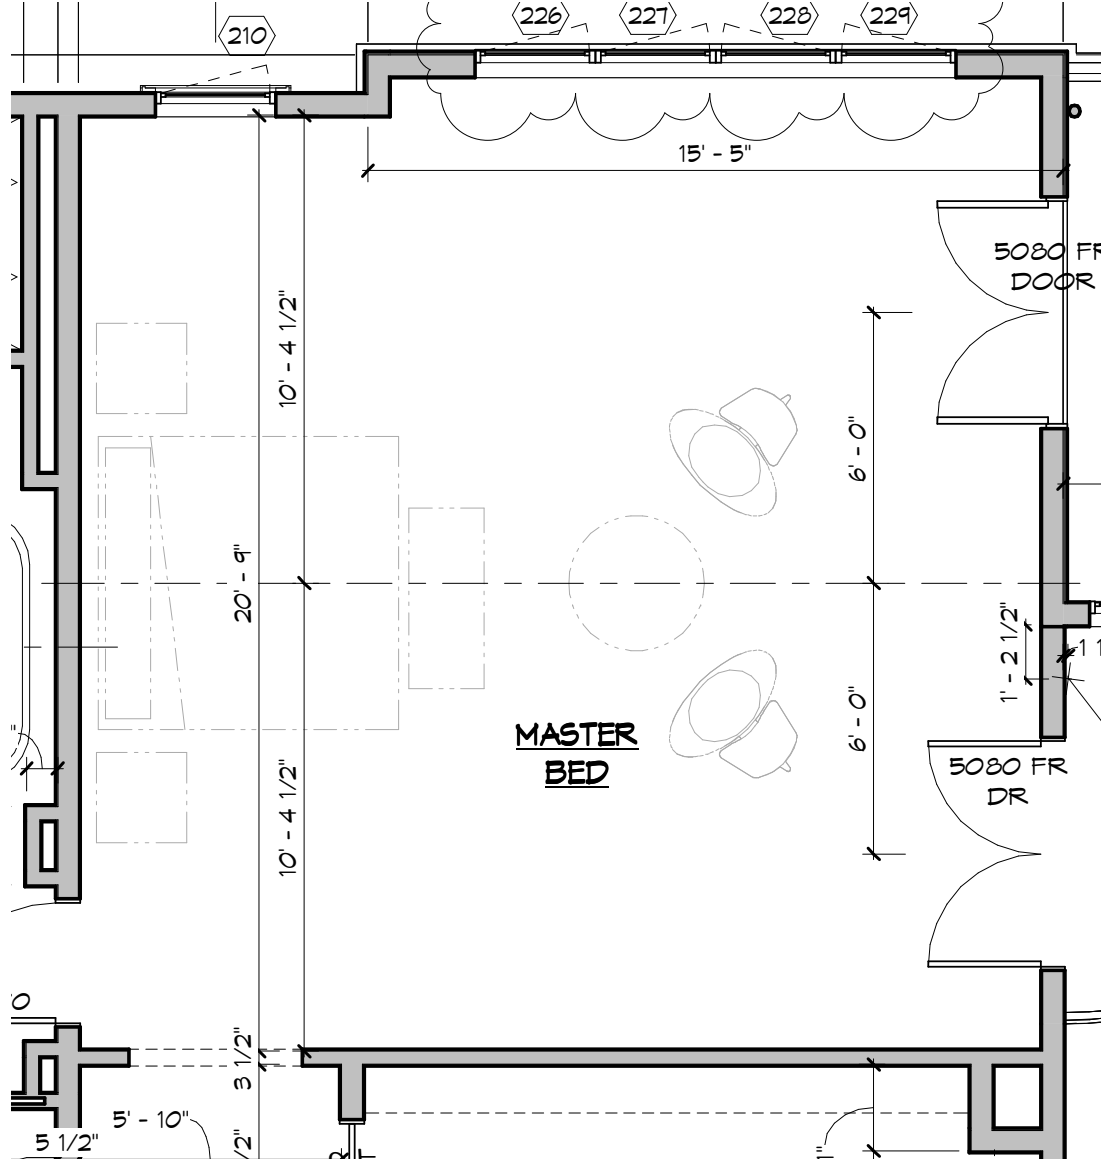

Visual Comfort
Longacre Sconce
6" W x 14" H x 7" D
Backplate: 5" Round

KITCHEN

SCONCE PLACEMENT PENDING FINAL HOOD AND BACKSPLASH DESIGN

PANTRY

OVER SINK PENDANT

Pottersville Pendant
Width/Diameter 18"
Height 11.25"
Weight 13.2 lb
Canopy: 5.5"

MUDROOM

OVERHEAD PENDANT

Wesley 15" Pendant
Height: 19.75"
Width: 14.75"
Canopy: 6.5" Round

LOUNGE

OVERHEAD CHANDELIER
CENTERED ON ROOM

Woven Bowl Chandelier
28" W x 7" H
CANOPY 8.25"

LOUNGE

BAR SCONCES
Elevation Pending Final
Cabinetry Drawings, Centered
over 24"W Base Cabinets For
Wiring

Roll and Hill The Met
Pendant
Canopy 7" 18" Dia.

POOL POWDER ROOM

OVERHEAD SINK PENDANT

Hwang Bishop Basalt Pendant
Ceramic Shade: 5"W x 7"H

Angular Flush Mount in Gilded Brass and White Glass
Height: 6.25" x Width: 20" x Canopy: 20" Hexagon

BACK HALL TO BAR & POWDER ROOM

FAN OR OVERHEAD LIGHT TBD
CENTERED ON ROOM

Maverick 52" Ceiling Fan

PRIMARY BEDROOM

READING LIGHTS

Studio Swing Arm Wall Light in Hand-Rubbed Antique Brass
Height: 4.5" x Width: 16" x Extension: 24"