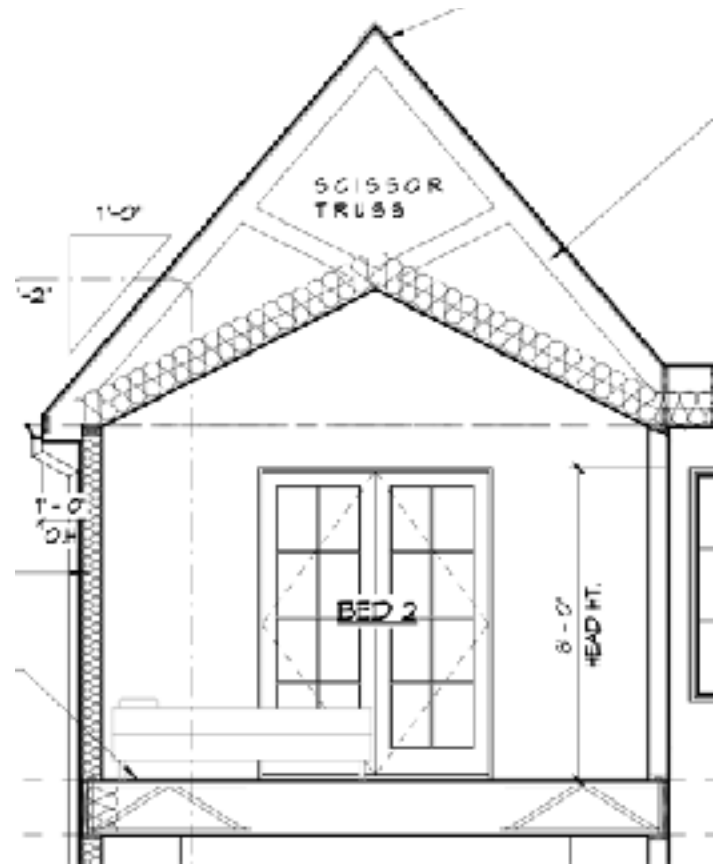

GUEST BEDROOM 2