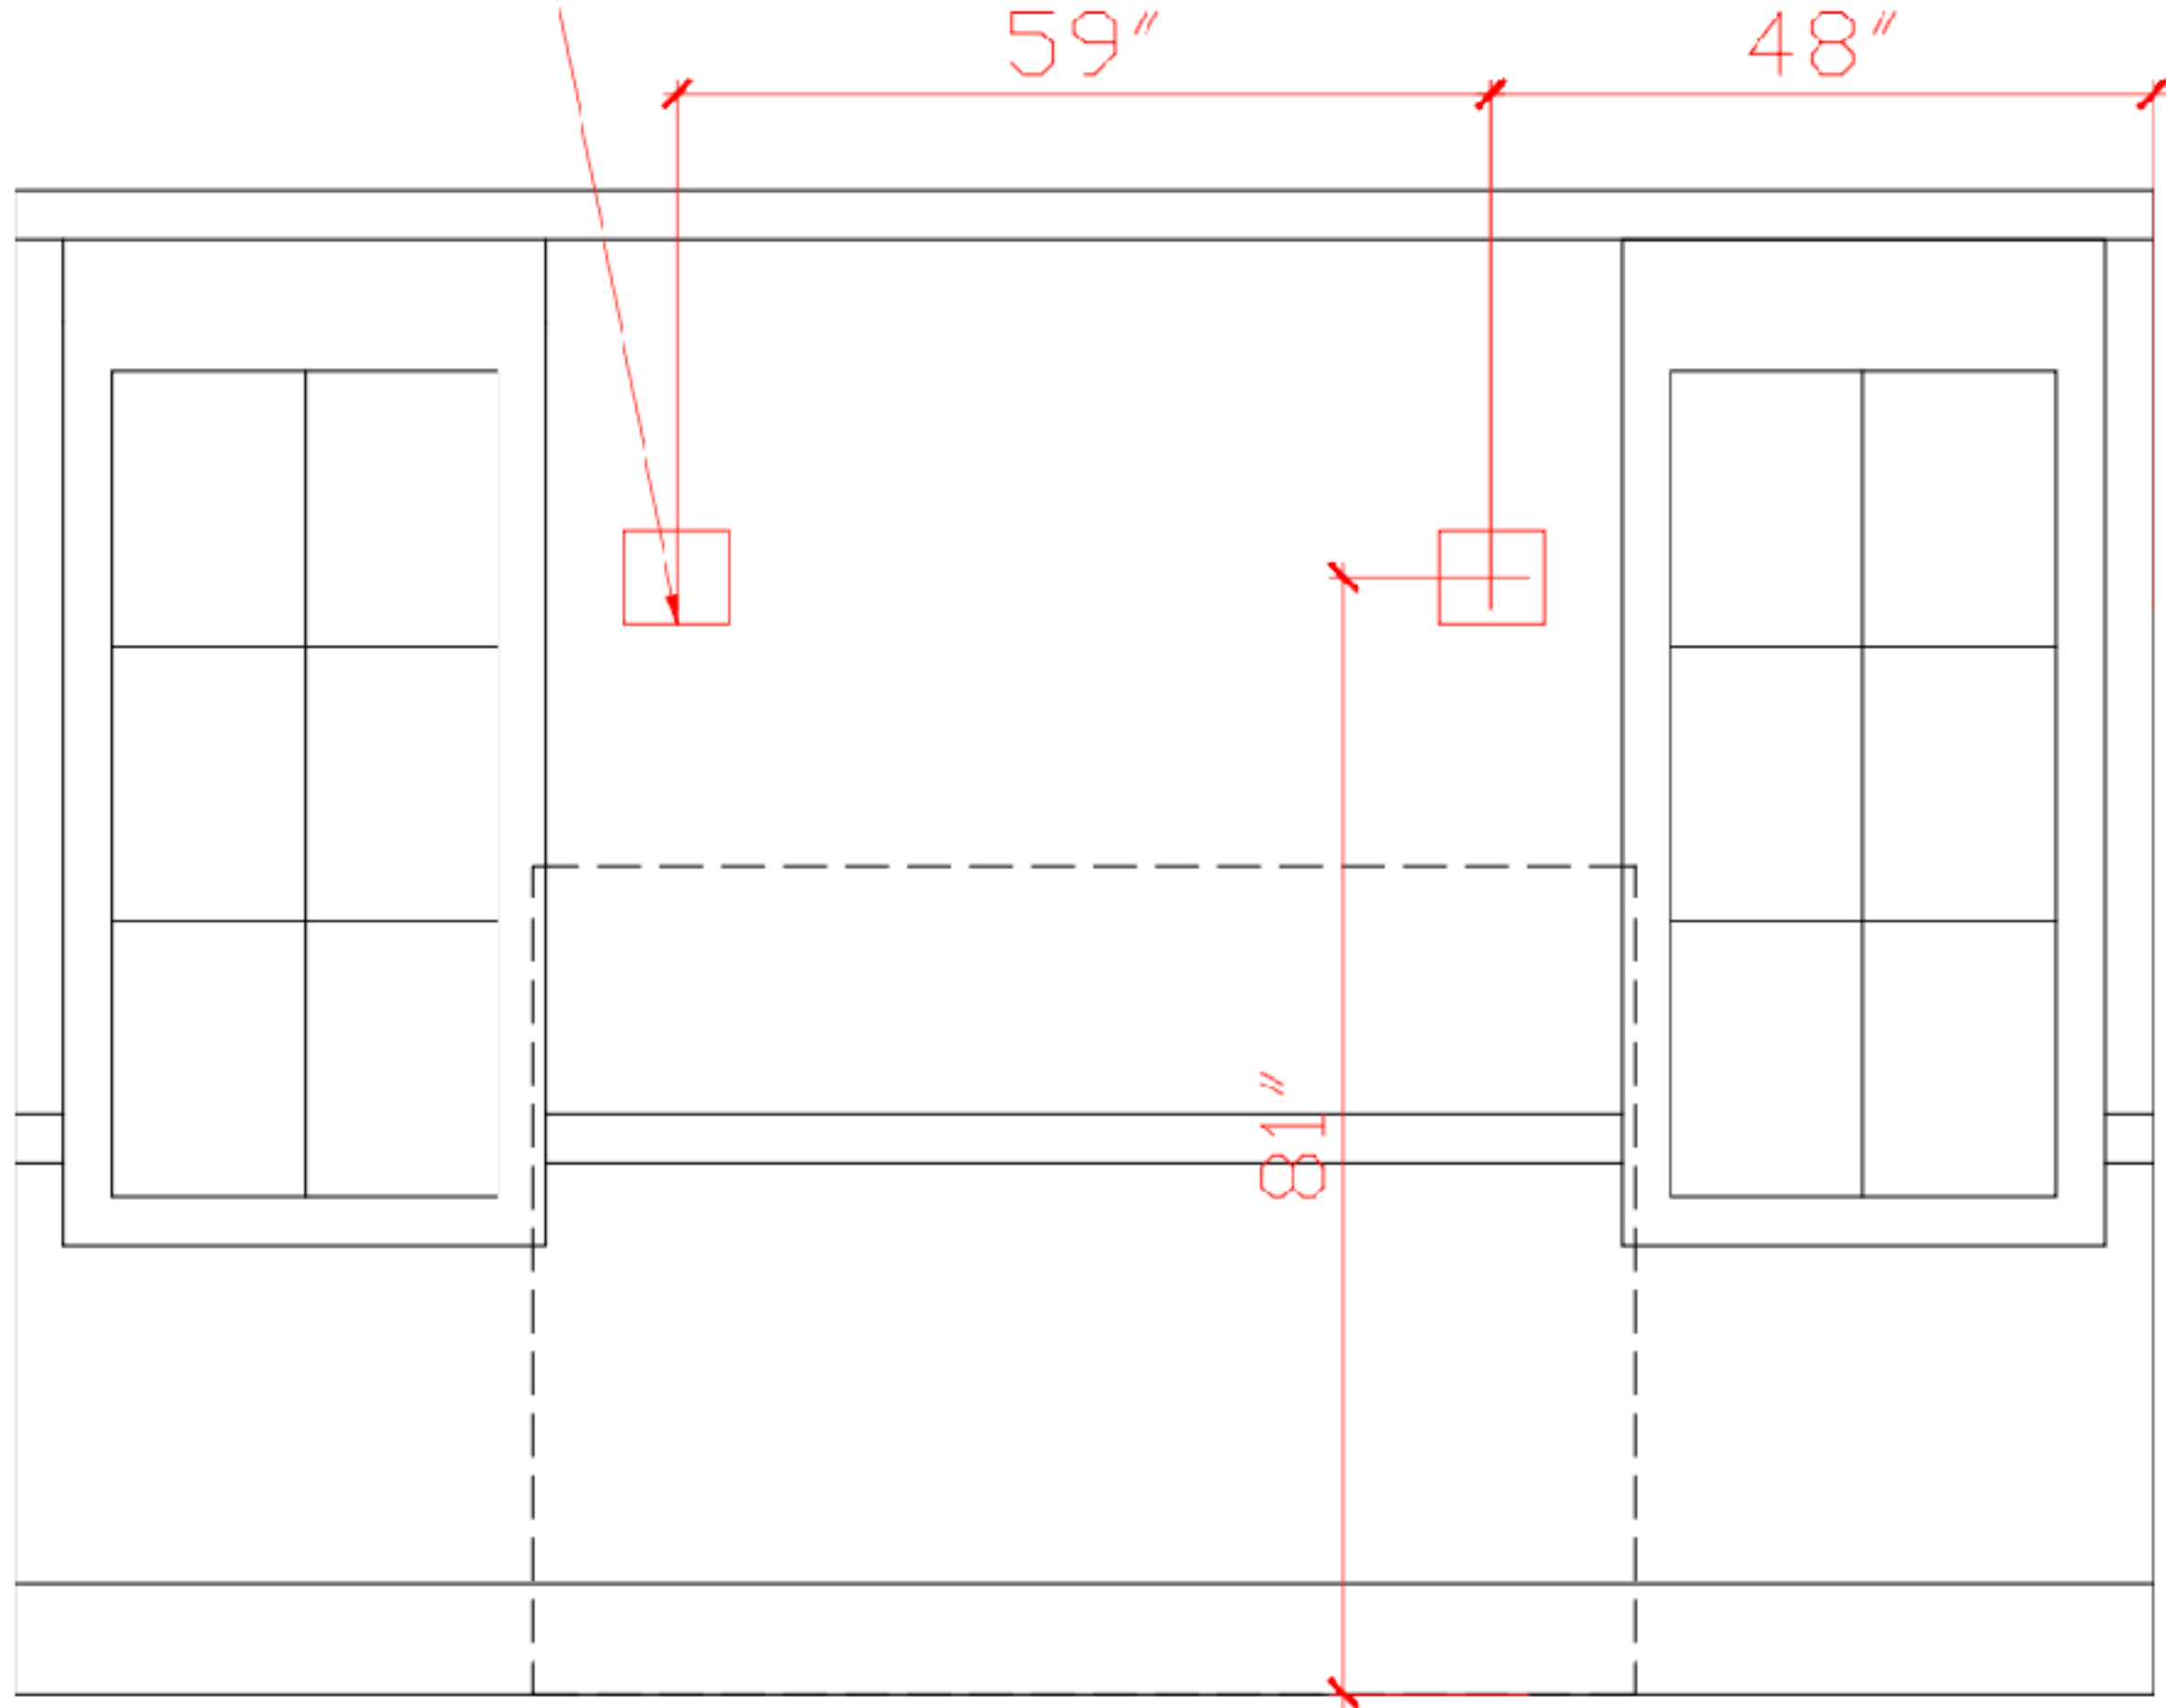

TO BE FINALIZED
PENDING FURNITURE

GUEST BEDROOM 1