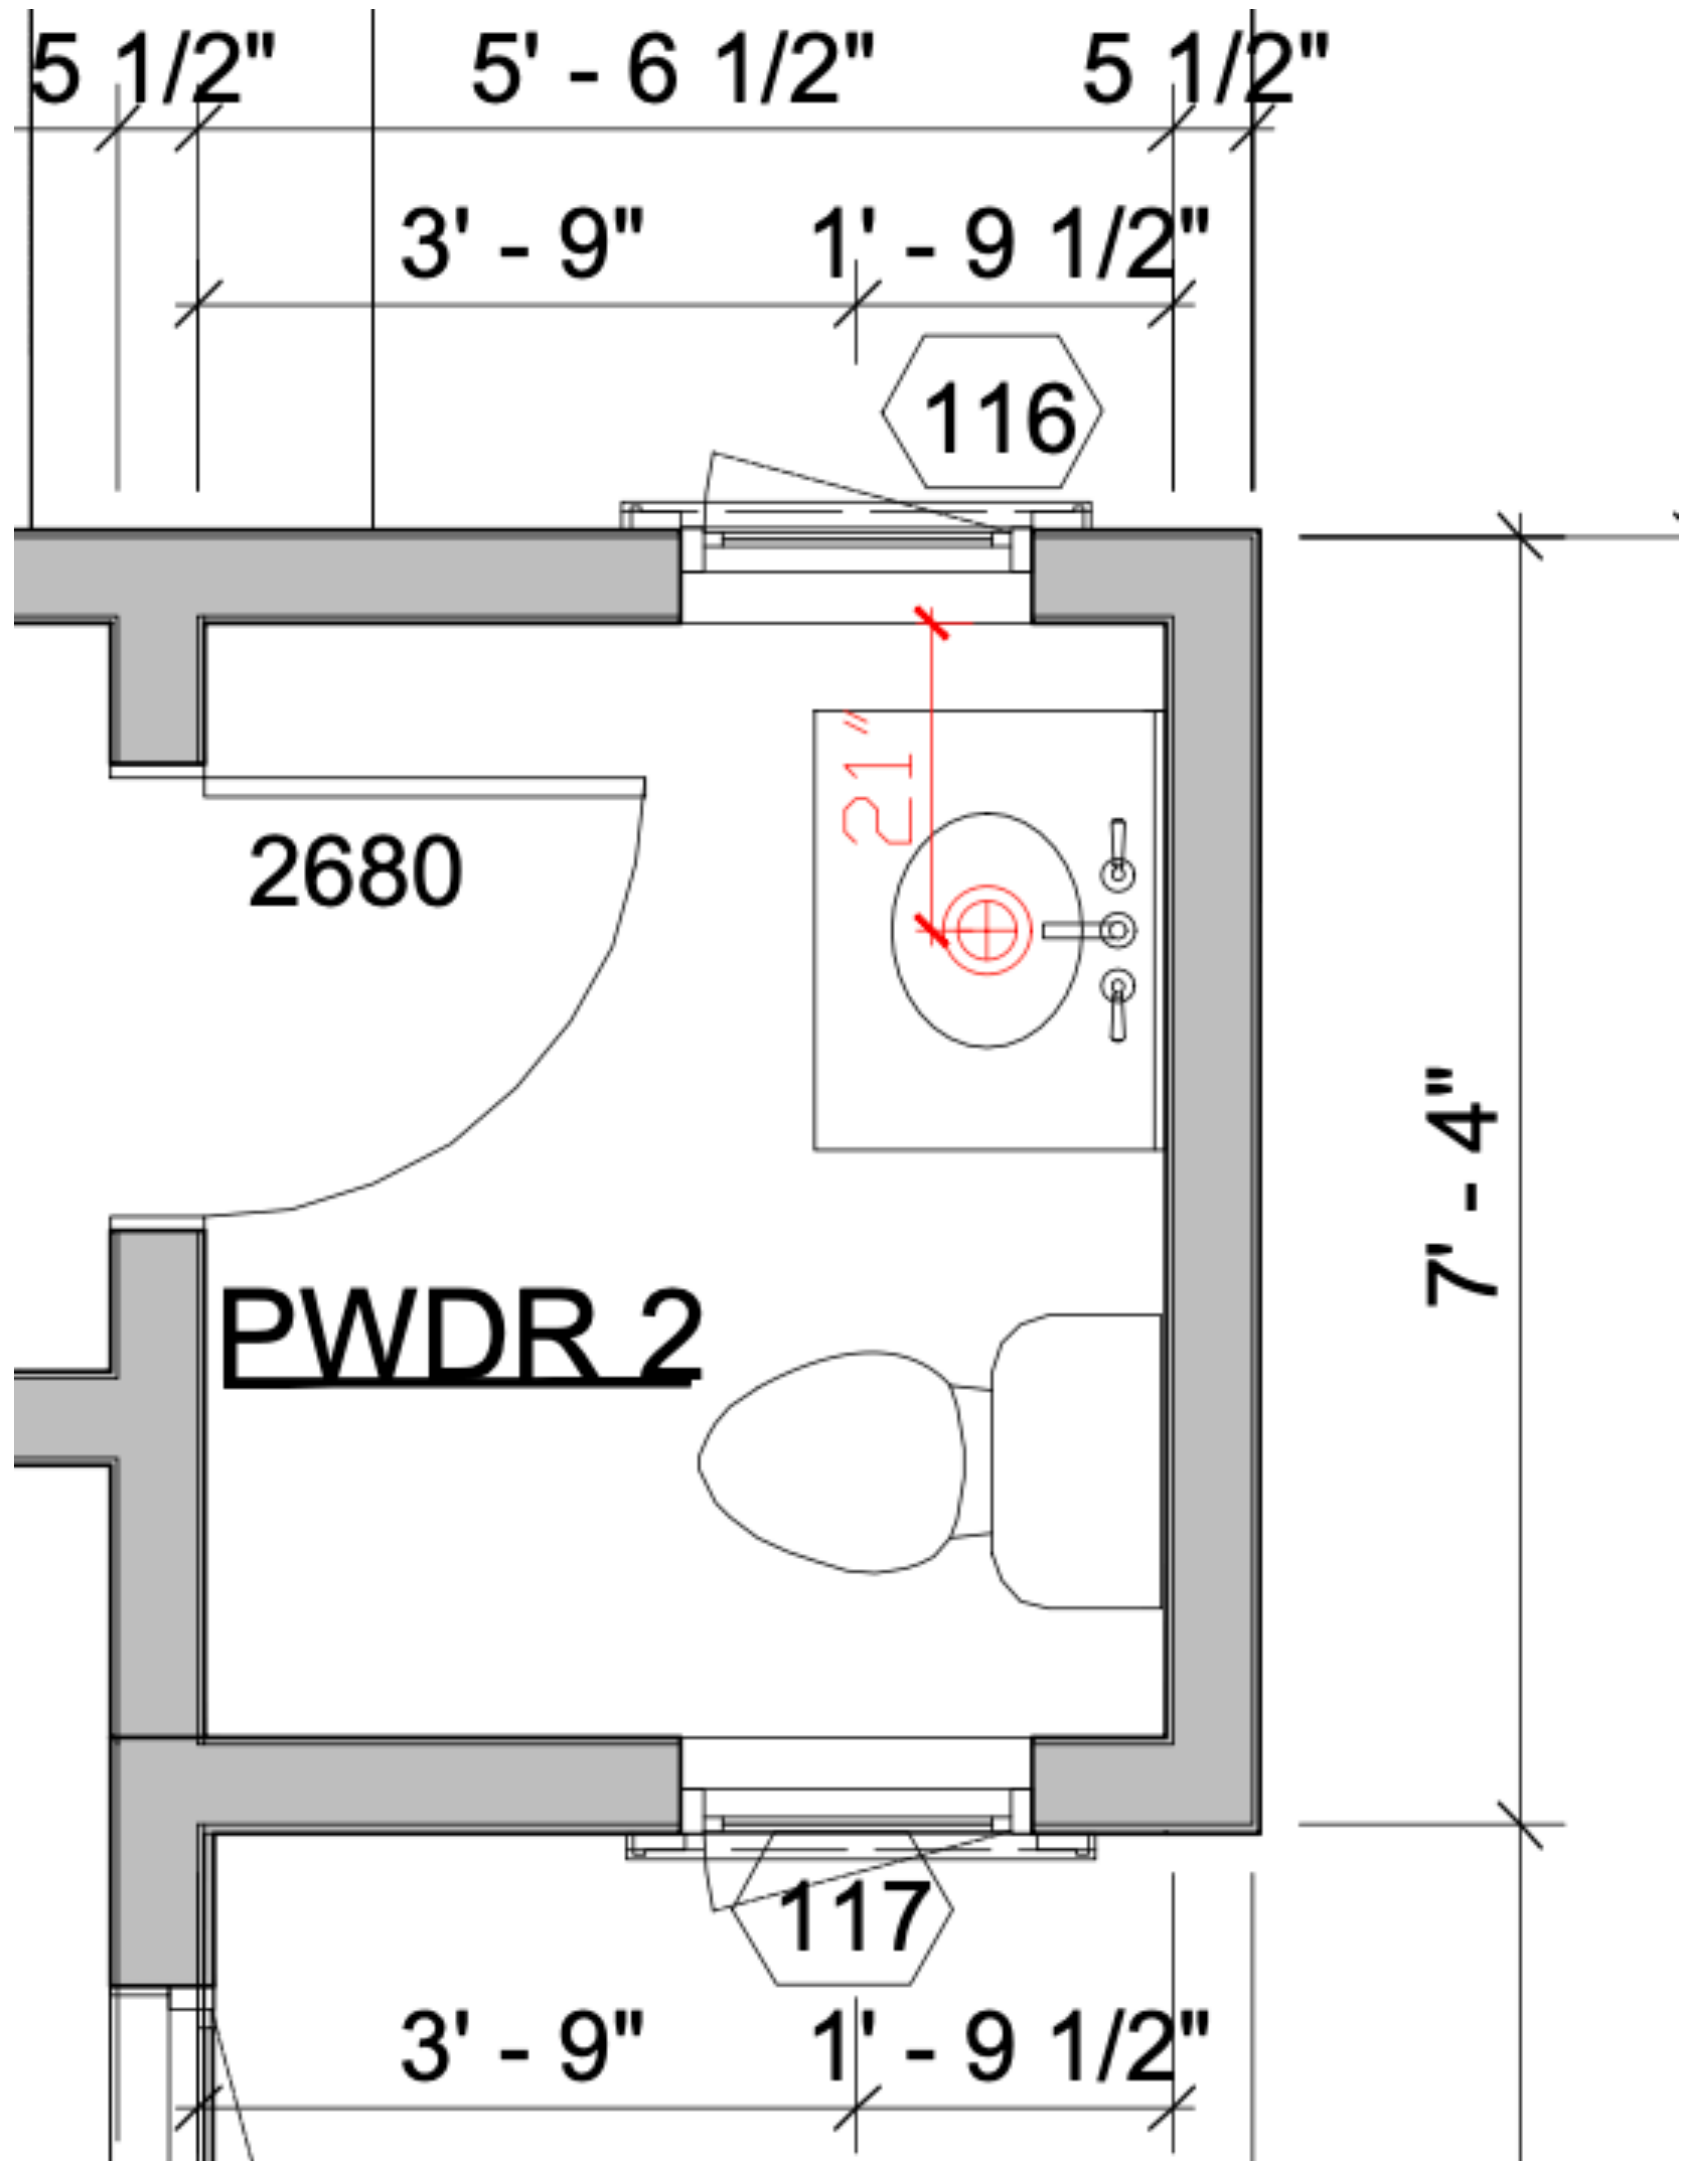

Visual Comfort
Longacre Sconce
6" W x 14" H x 7" D
Backplate: 5" Round

KITCHEN

SCONCE PLACEMENT PENDING FINAL HOOD AND BACKSPLASH DESIGN

PANTRY

OVER SINK PENDANT

Pottersville Pendant
Width/Diameter 18"
Height 11.25"
Weight 13.2 lb
Canopy: 5.5"

MUDROOM

OVERHEAD PENDANT

Wesley 15" Pendant
Height: 19.75"
Width: 14.75"
Canopy: 6.5" Round

LOUNGE

OVERHEAD CHANDELIER
CENTERED ON ROOM

Woven Bowl Chandelier
28" W x 7" H
CANOPY 8.25"

LOUNGE

BAR SCONCES
Elevation Pending Final
Cabinetry Drawings, Centered
over 24"W Base Cabinets For
Wiring

Roll and Hill The Met
Pendant
Canopy 7" 18" Dia.

POOL POWDER ROOM

OVERHEAD SINK PENDANT

Hwang Bishop Basalt Pendant
Ceramic Shade: 5"W x 7"H

Angular Flush Mount in Gilded Brass and White Glass
Height: 6.25" x Width: 20" x Canopy: 20" Hexagon

BACK HALL TO BAR & POWDER ROOM

FAN OR OVERHEAD LIGHT TBD
CENTERED ON ROOM

Maverick 52" Ceiling Fan

PRIMARY BEDROOM

READING LIGHTS

Studio Swing Arm Wall Light in Hand-Rubbed Antique Brass
Height: 4.5" x Width: 16" x Extension: 24"