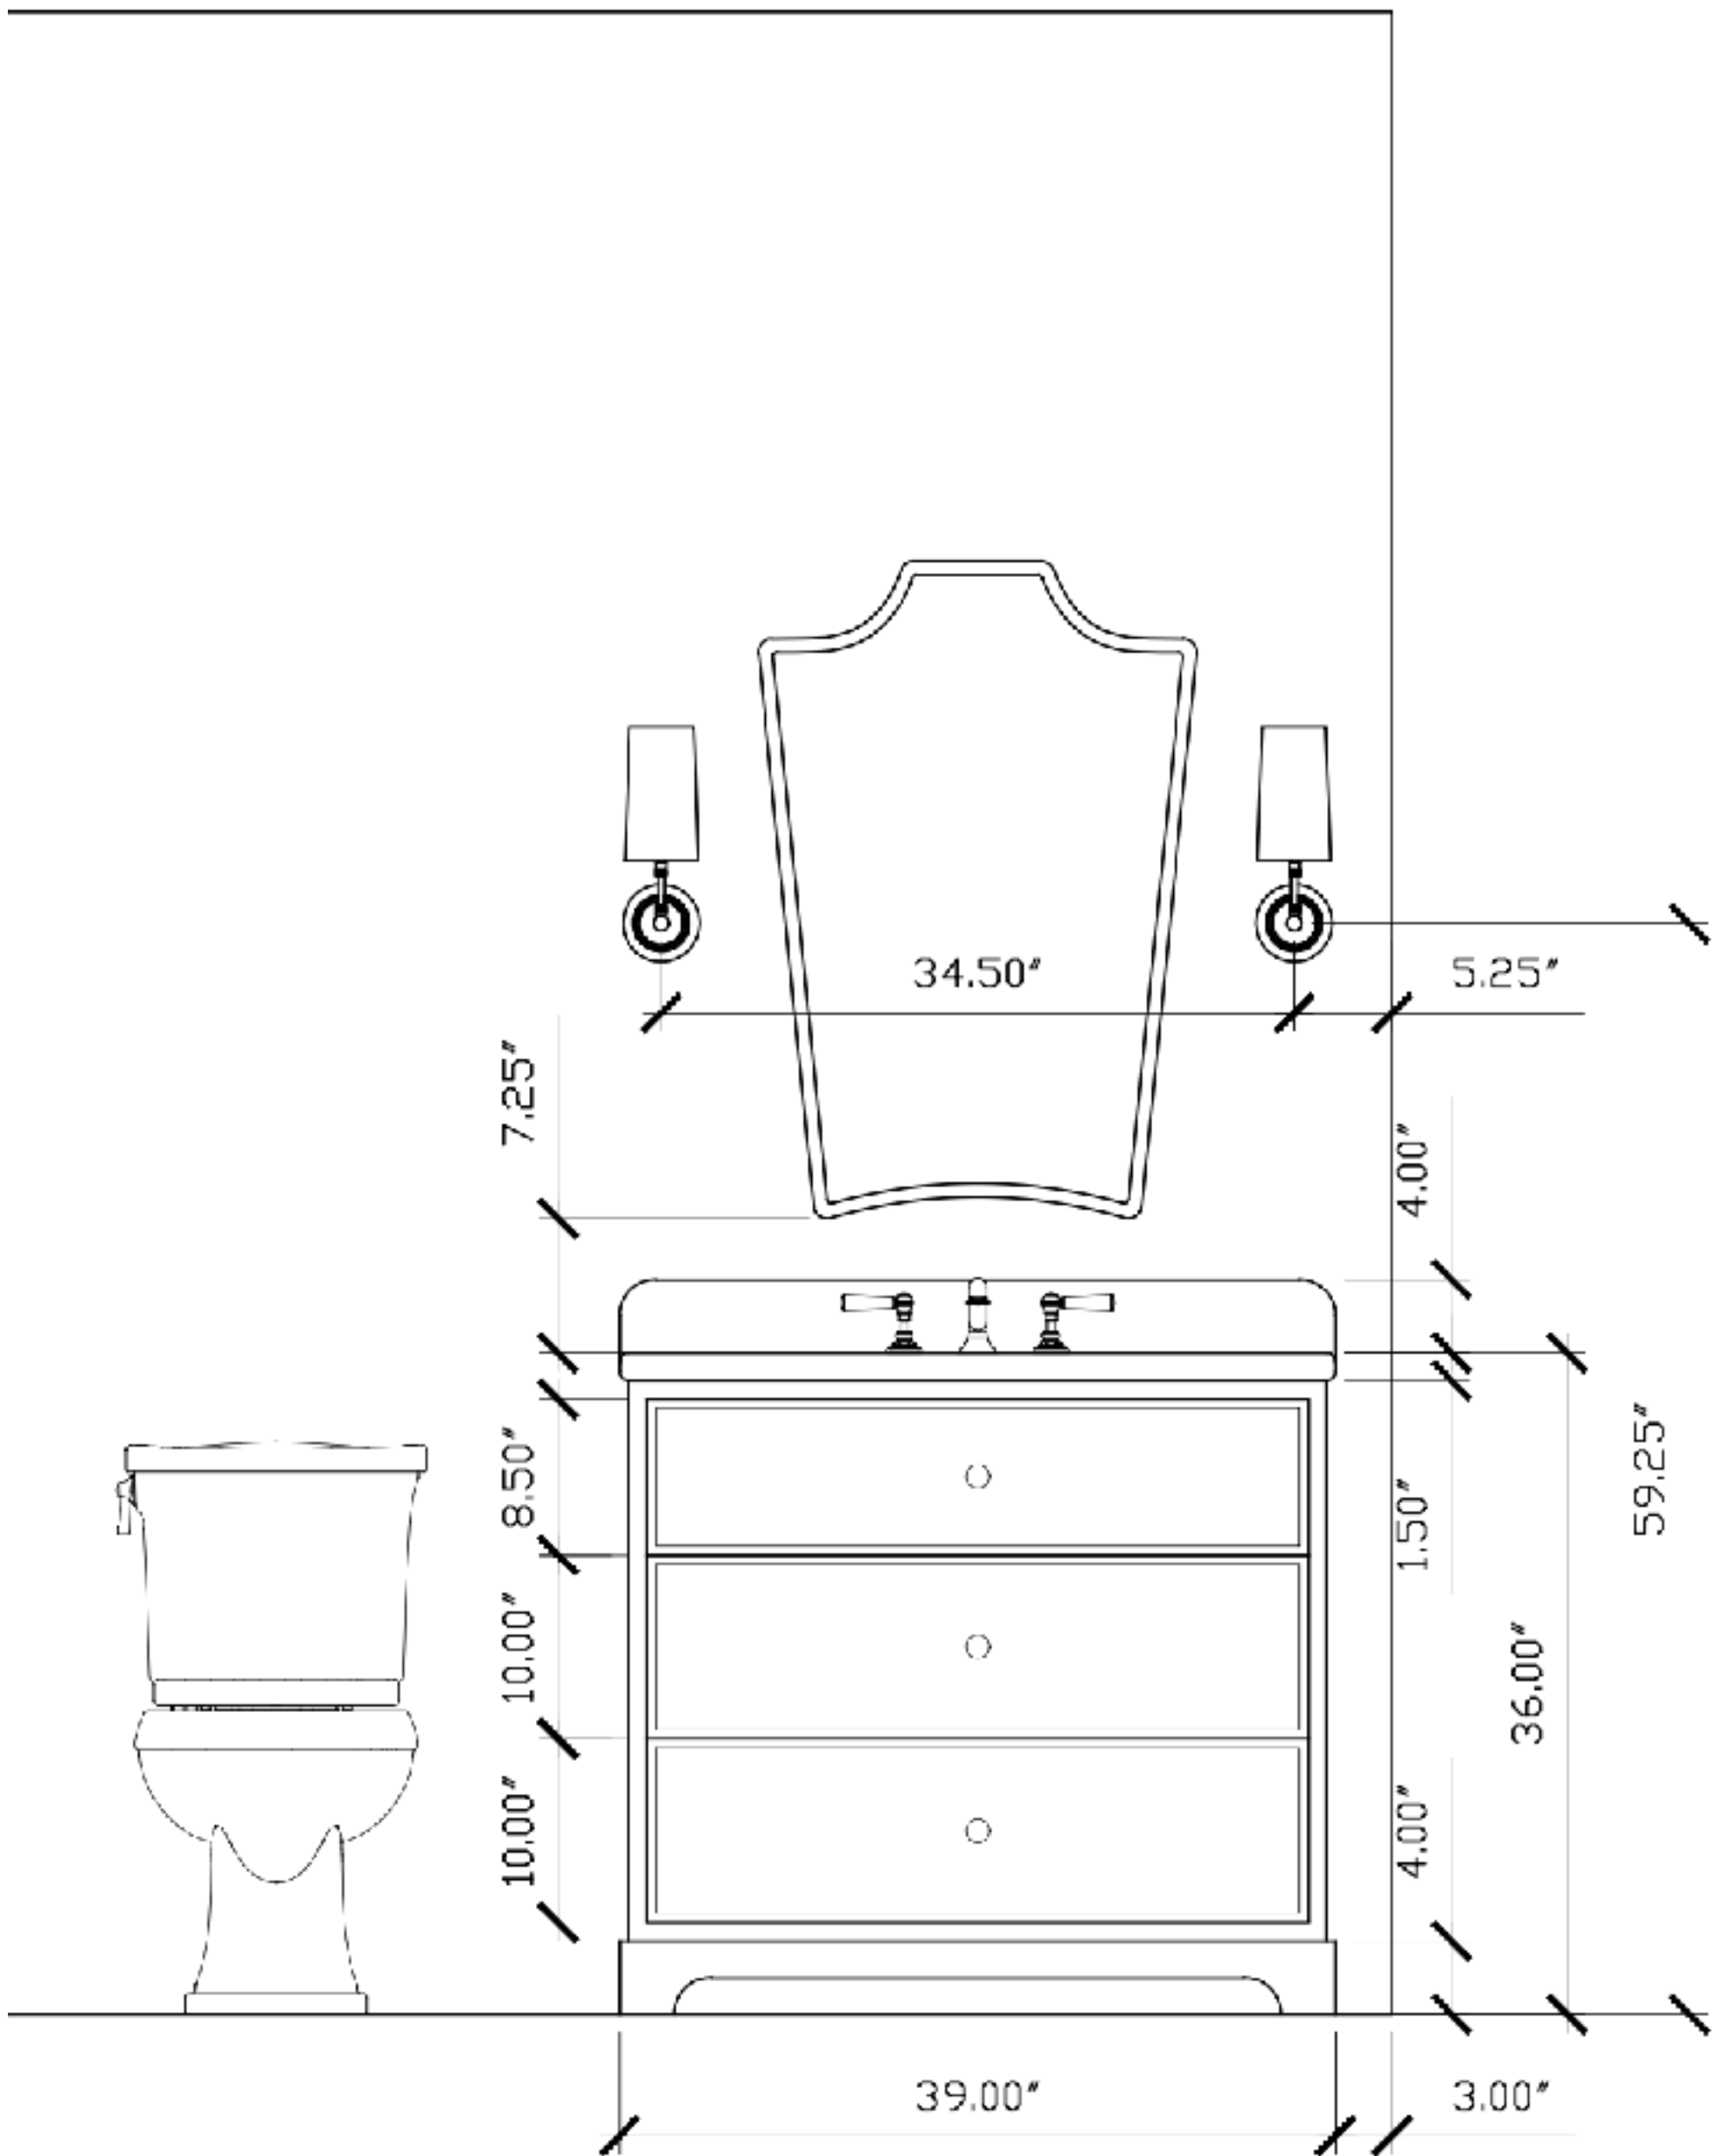

TO BE FINALIZED
PENDING FURNITURE

GUEST BEDROOM 1

VANITY SCONCE

Petite Antique Brass Sconce
with Etched Detail
Height: 12.75" Width: 4.25"
Extension: 6.25" Backplate:
4.25" Round

GUEST BATHROOM 1

FAN OR OVERHEAD LIGHT
CENTERED