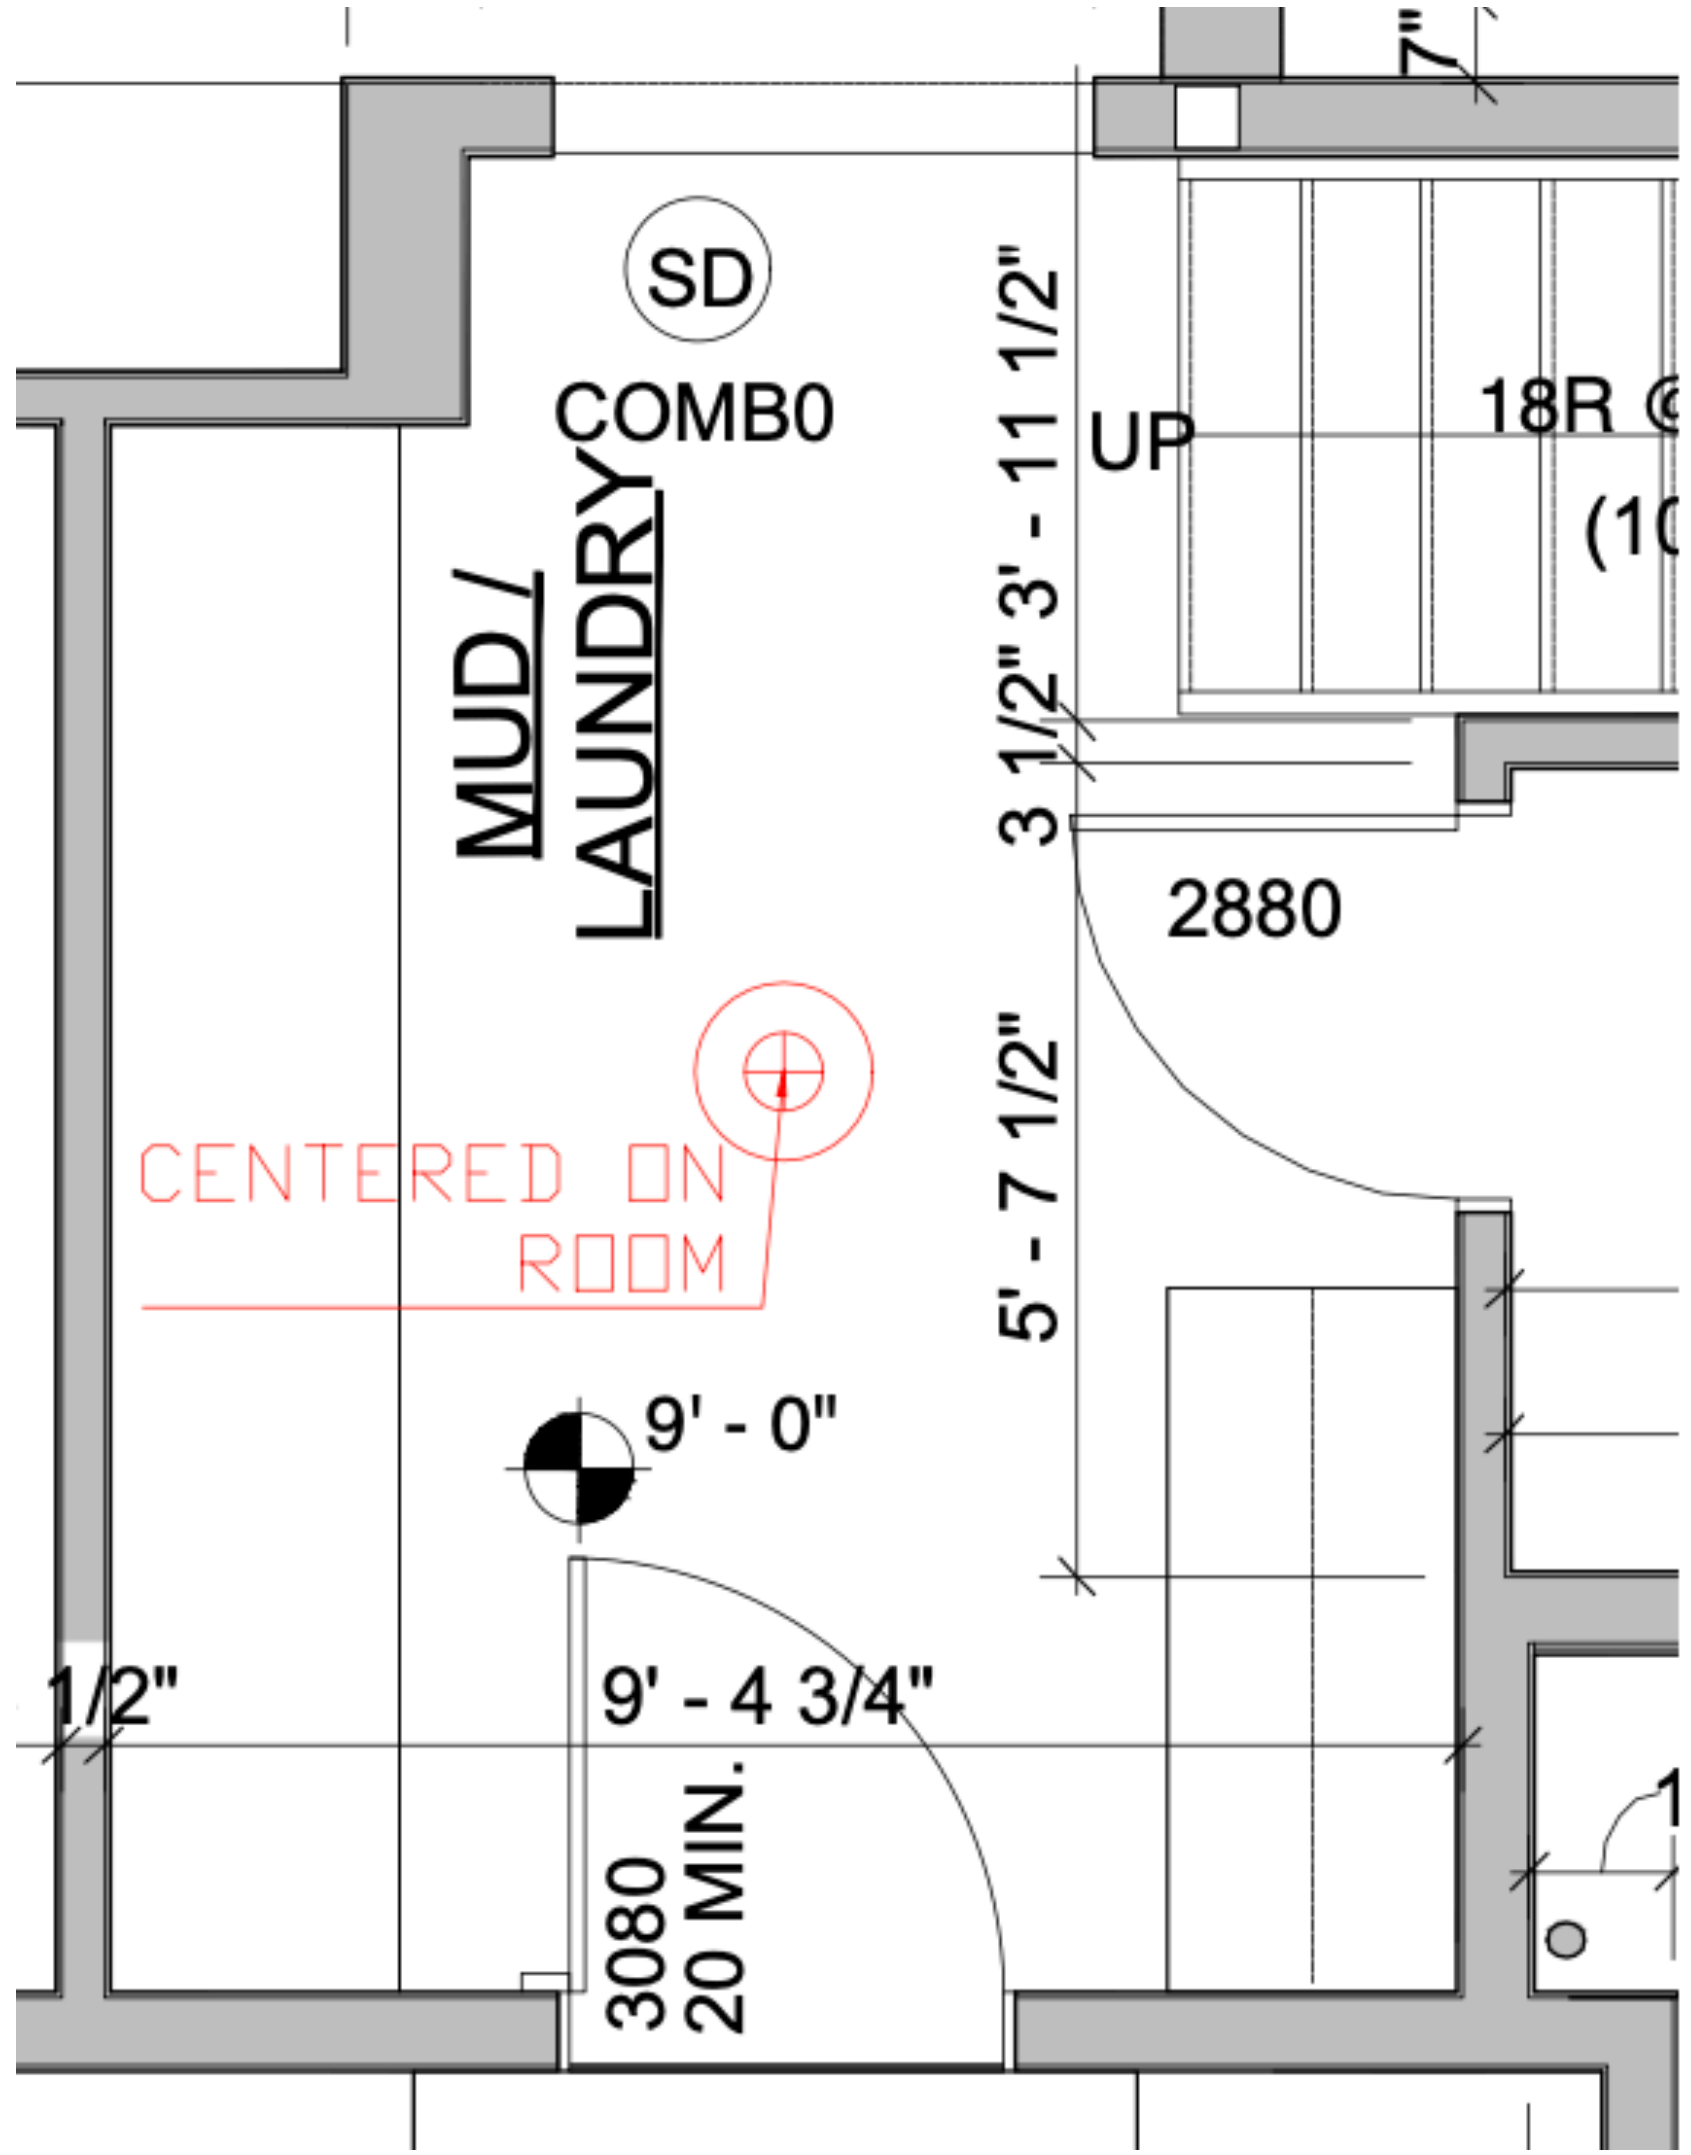

Visual Comfort
Longacre Sconce
6" W x 14" H x 7" D
Backplate: 5" Round

KITCHEN

SCONCE PLACEMENT PENDING FINAL HOOD AND BACKSPLASH DESIGN

PANTRY

OVER SINK PENDANT

Pottersville Pendant
Width/Diameter 18"
Height 11.25"
Weight 13.2 lb
Canopy: 5.5"

MUDROOM

OVERHEAD PENDANT

Wesley 15" Pendant
Height: 19.75"
Width: 14.75"
Canopy: 6.5" Round

LOUNGE

OVERHEAD CHANDELIER
CENTERED ON ROOM

Woven Bowl Chandelier
28" W x 7" H
CANOPY 8.25"

LOUNGE

BAR SCONCES
Elevation Pending Final
Cabinetry Drawings, Centered
over 24"W Base Cabinets For
Wiring