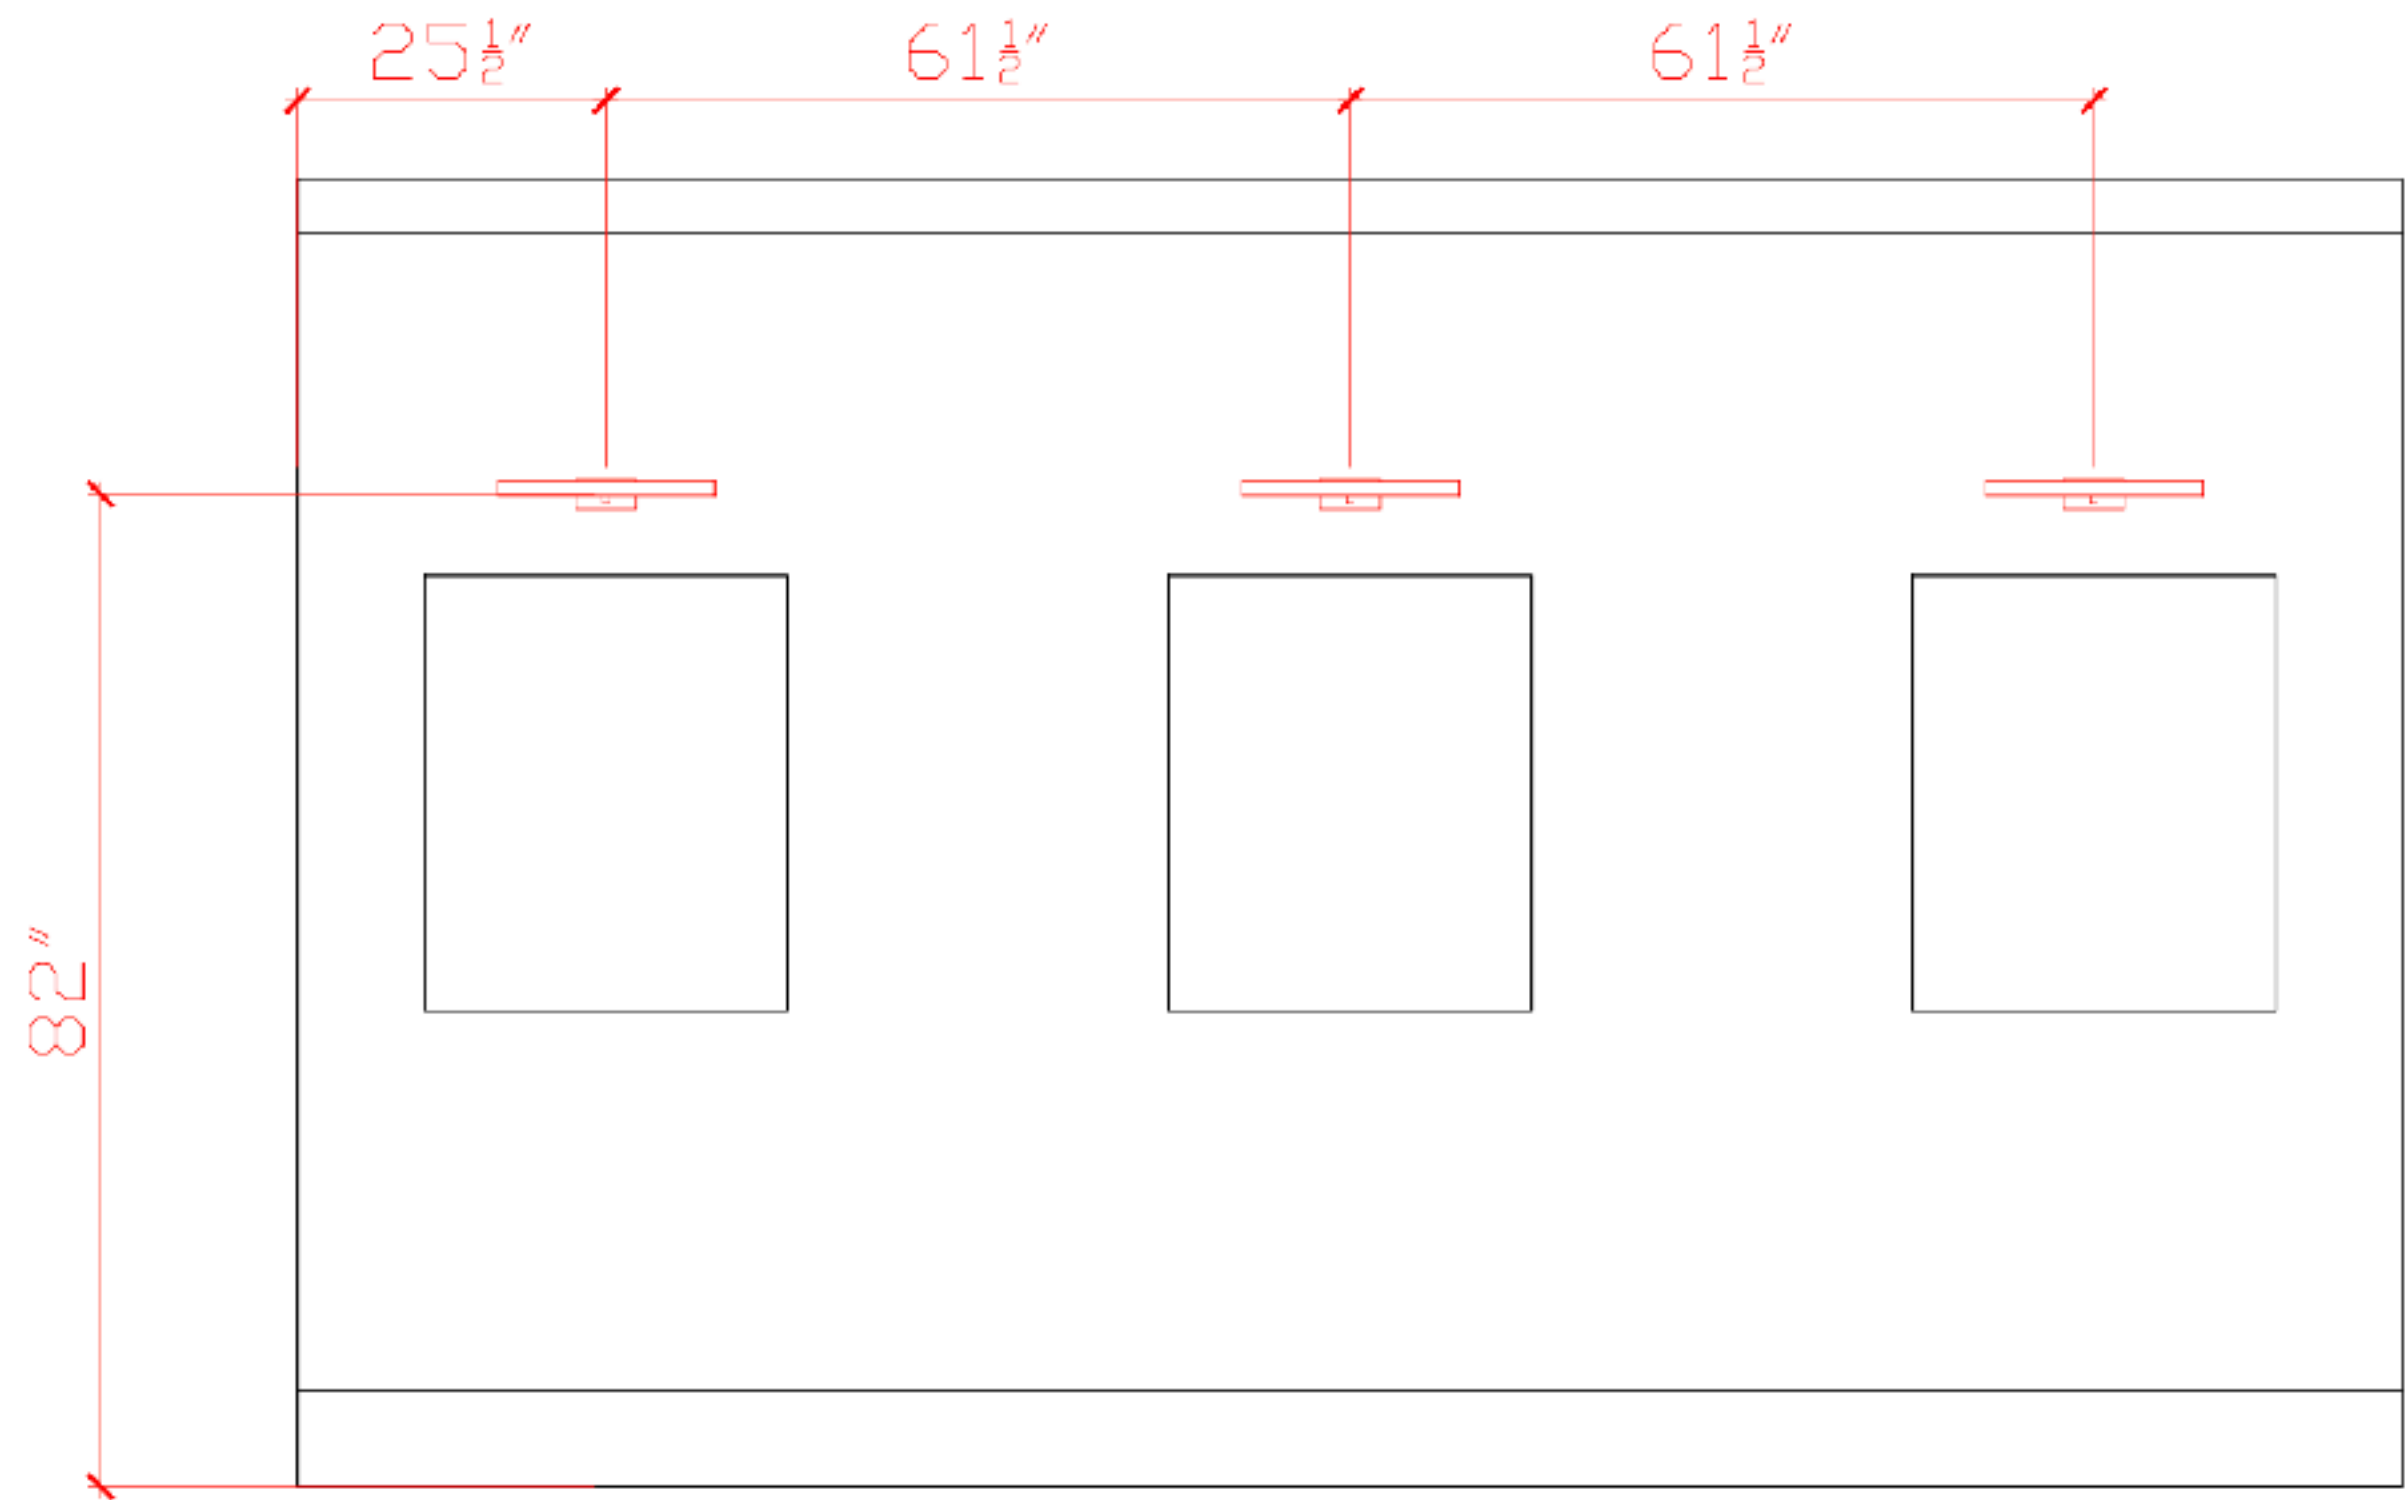

HALL ART LIGHT

18" Modern Art Light
H 2.5" x W 18" x Extension 8.25"
BACKPLATE 2.5" X 5"

GUEST ROOM HALLWAY