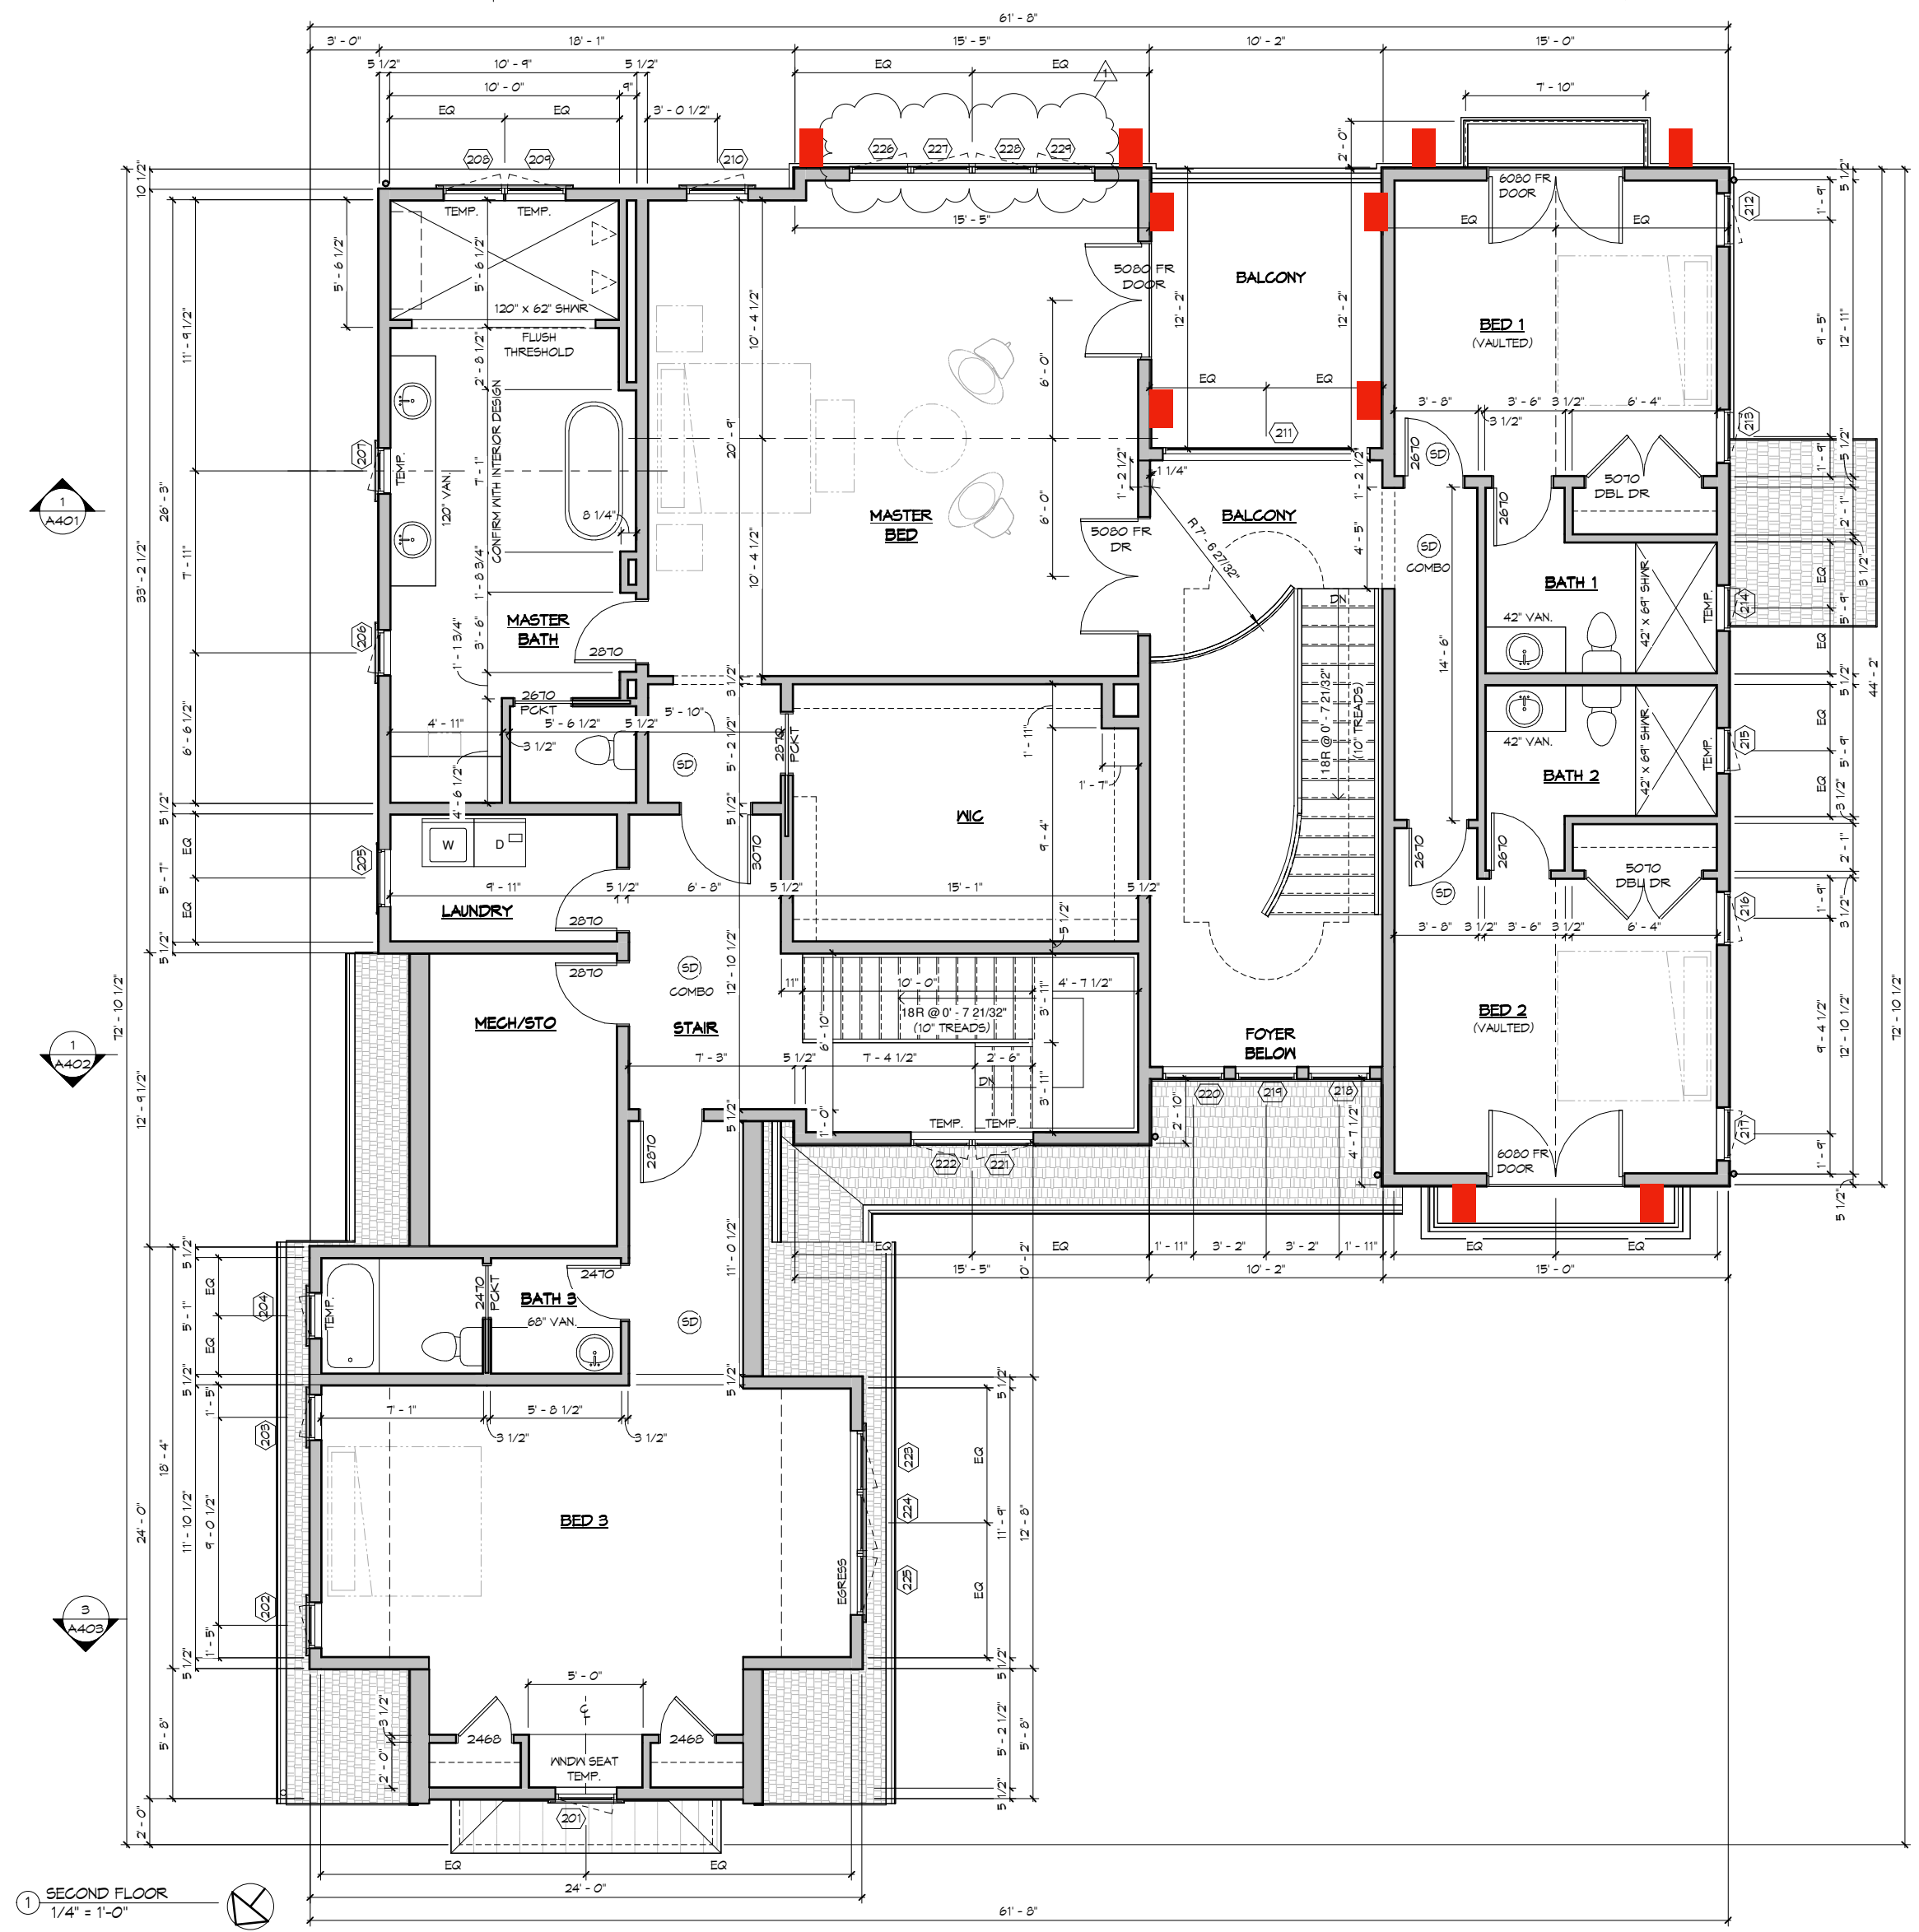

EXTERIOR LIGHTING